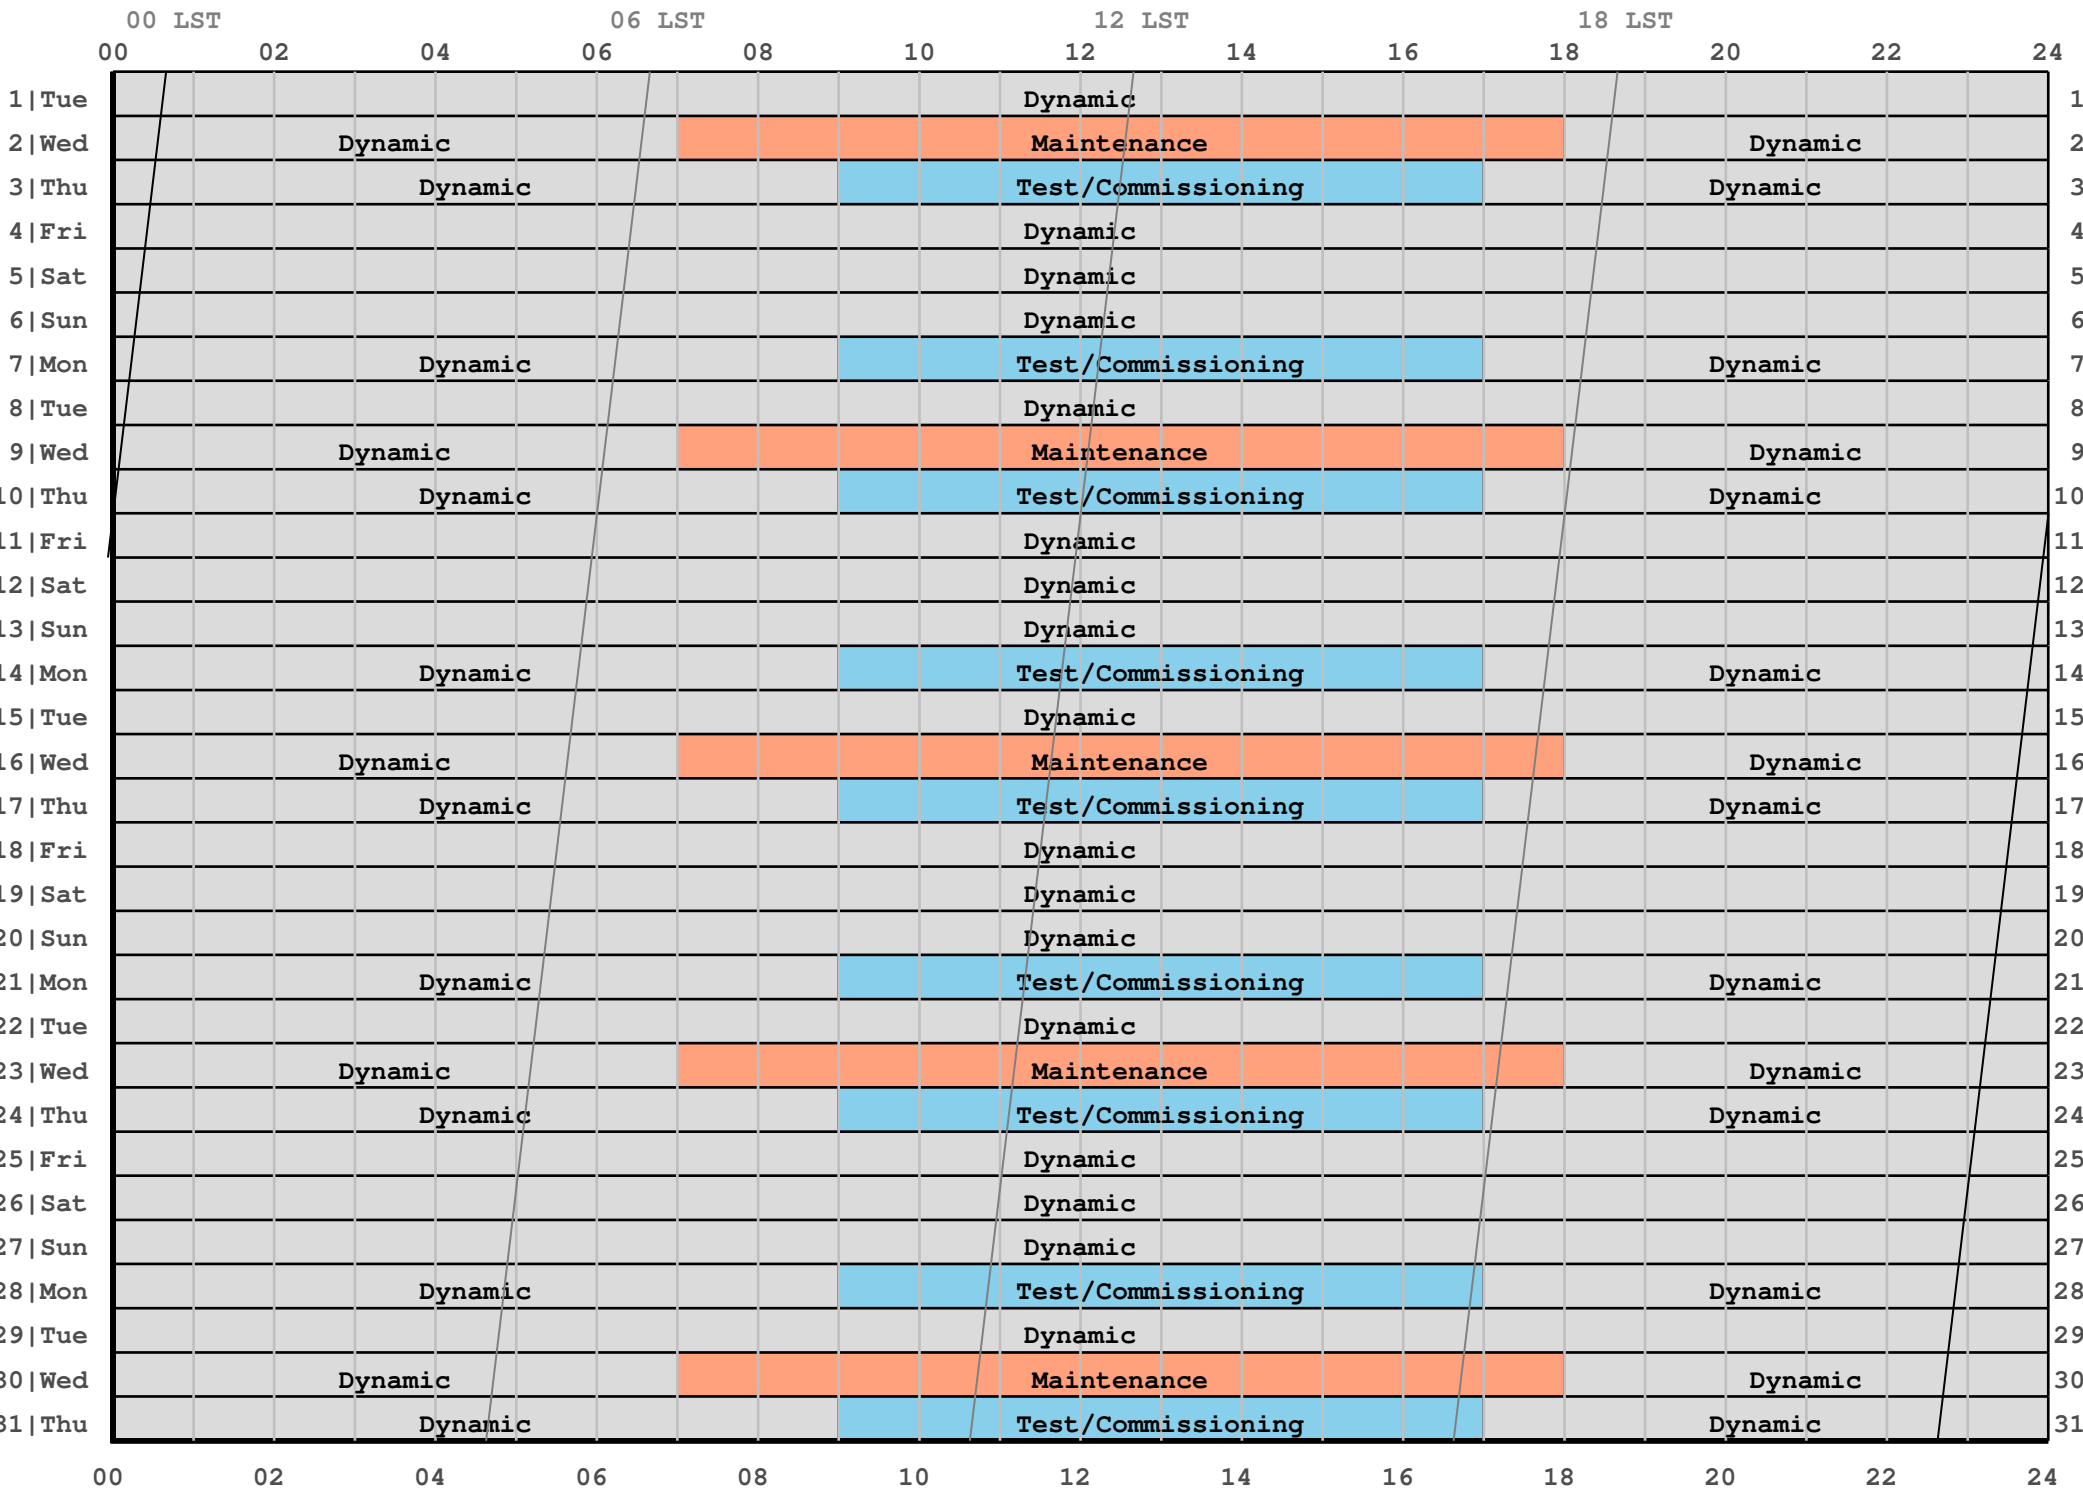

2019 October Schedule (in local Mountain Time)

Fixed Date Observations

| Project | Day | Mountain Time | Universal Time | Sidereal Day and Time | Comments |
|---------|-----|---------------|----------------|-----------------------|----------|
|---------|-----|---------------|----------------|-----------------------|----------|

Maintenance, Test/Commissioning, & Other

| | Day | Mountain Time | Universal Time | Sidereal Day and Time | Comments |
|--------------------|-----|----------------|----------------|-----------------------|----------|
| Maintenance | 2 | 07:00 to 18:00 | 13:00 to 00:00 | 65491 06:33 to 17:35 | |
| Test/Commissioning | 3 | 09:00 to 17:00 | 15:00 to 23:00 | 65492 08:37 to 16:38 | |
| Test/Commissioning | 7 | 09:00 to 17:00 | 15:00 to 23:00 | 65496 08:53 to 16:54 | |
| Maintenance | 9 | 07:00 to 18:00 | 13:00 to 00:00 | 65498 07:00 to 18:02 | |
| Test/Commissioning | 10 | 09:00 to 17:00 | 15:00 to 23:00 | 65499 09:05 to 17:06 | |
| Test/Commissioning | 14 | 09:00 to 17:00 | 15:00 to 23:00 | 65503 09:21 to 17:22 | |
| Maintenance | 16 | 07:00 to 18:00 | 13:00 to 00:00 | 65505 07:28 to 18:30 | |
| Test/Commissioning | 17 | 09:00 to 17:00 | 15:00 to 23:00 | 65506 09:32 to 17:34 | |
| Test/Commissioning | 21 | 09:00 to 17:00 | 15:00 to 23:00 | 65510 09:48 to 17:49 | |
| Maintenance | 23 | 07:00 to 18:00 | 13:00 to 00:00 | 65512 07:56 to 18:57 | |
| Test/Commissioning | 24 | 09:00 to 17:00 | 15:00 to 23:00 | 65513 10:00 to 18:01 | |
| Test/Commissioning | 28 | 09:00 to 17:00 | 15:00 to 23:00 | 65517 10:16 to 18:17 | |
| Maintenance | 30 | 07:00 to 18:00 | 13:00 to 00:00 | 65519 08:23 to 19:25 | |
| Test/Commissioning | 31 | 09:00 to 17:00 | 15:00 to 23:00 | 65520 10:28 to 18:29 | |