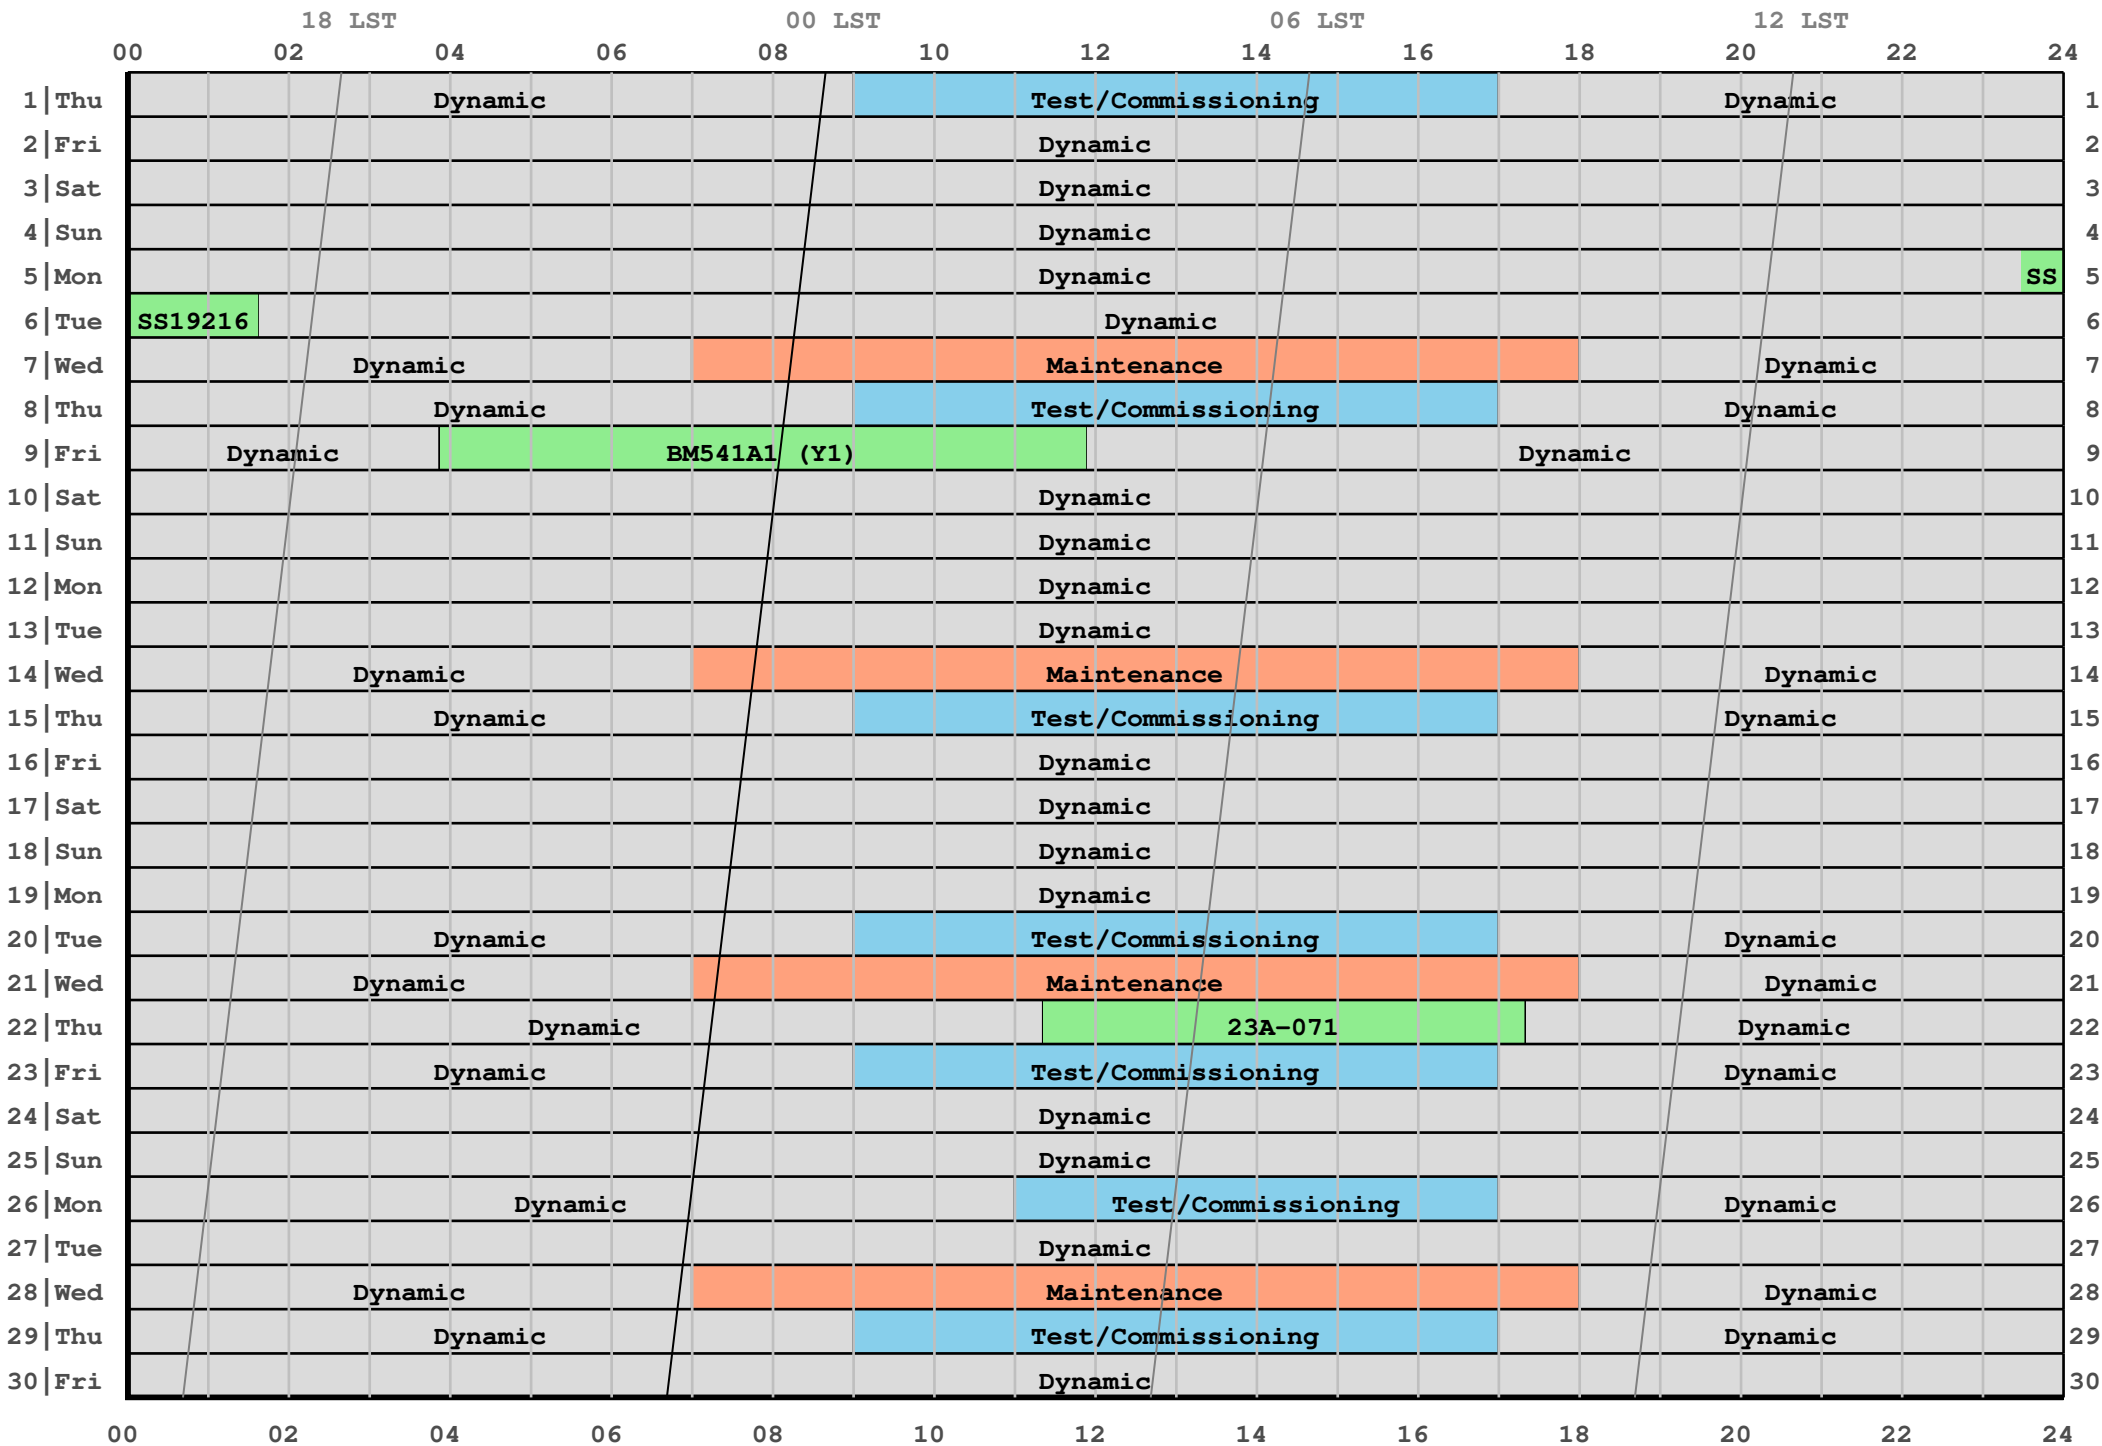

# 2023 June Schedule (in local Mountain Time)

**Fixed Date Observations**

Project	Day	Mountain Time	Universal Time	Sidereal Day and Time	Comments
SS192168	5	23:28 to 01:38	05:28 to 07:38	66837 15:15 to 17:25	JWST coordination
BM541A1 (Y1)	9	03:52 to 11:54	09:52 to 17:54	66841 19:51 to 03:54	VLBA+Y1
23A-071	22	11:21 to 17:20	17:21 to 23:20	66854 04:13 to 10:13	Park Solar Probe coordination

**Maintenance, Test/Commissioning, & Other**

	Day	Mountain Time	Universal Time	Sidereal Day and Time	Comments
Test/Commissioning	1	09:00 to 17:00	15:00 to 23:00	66833 00:28 to 08:30	
Maintenance	7	07:00 to 18:00	13:00 to 00:00	66839 22:52 to 09:54	
Test/Commissioning	8	09:00 to 17:00	15:00 to 23:00	66840 00:56 to 08:57	
Maintenance	14	07:00 to 18:00	13:00 to 00:00	66846 23:19 to 10:21	
Test/Commissioning	15	09:00 to 17:00	15:00 to 23:00	66847 01:24 to 09:25	
Test/Commissioning	20	09:00 to 17:00	15:00 to 23:00	66852 01:43 to 09:45	
Maintenance	21	07:00 to 18:00	13:00 to 00:00	66853 23:47 to 10:49	
Test/Commissioning	23	09:00 to 17:00	15:00 to 23:00	66855 01:55 to 09:56	
Test/Commissioning	26	11:00 to 17:00	17:00 to 23:00	66858 04:07 to 10:08	
Maintenance	28	07:00 to 18:00	13:00 to 00:00	66860 00:15 to 11:16	
Test/Commissioning	29	09:00 to 17:00	15:00 to 23:00	66861 02:19 to 10:20	

**BnA-configuration (for VLASS) June 02-19**

2023-06-09 13:09