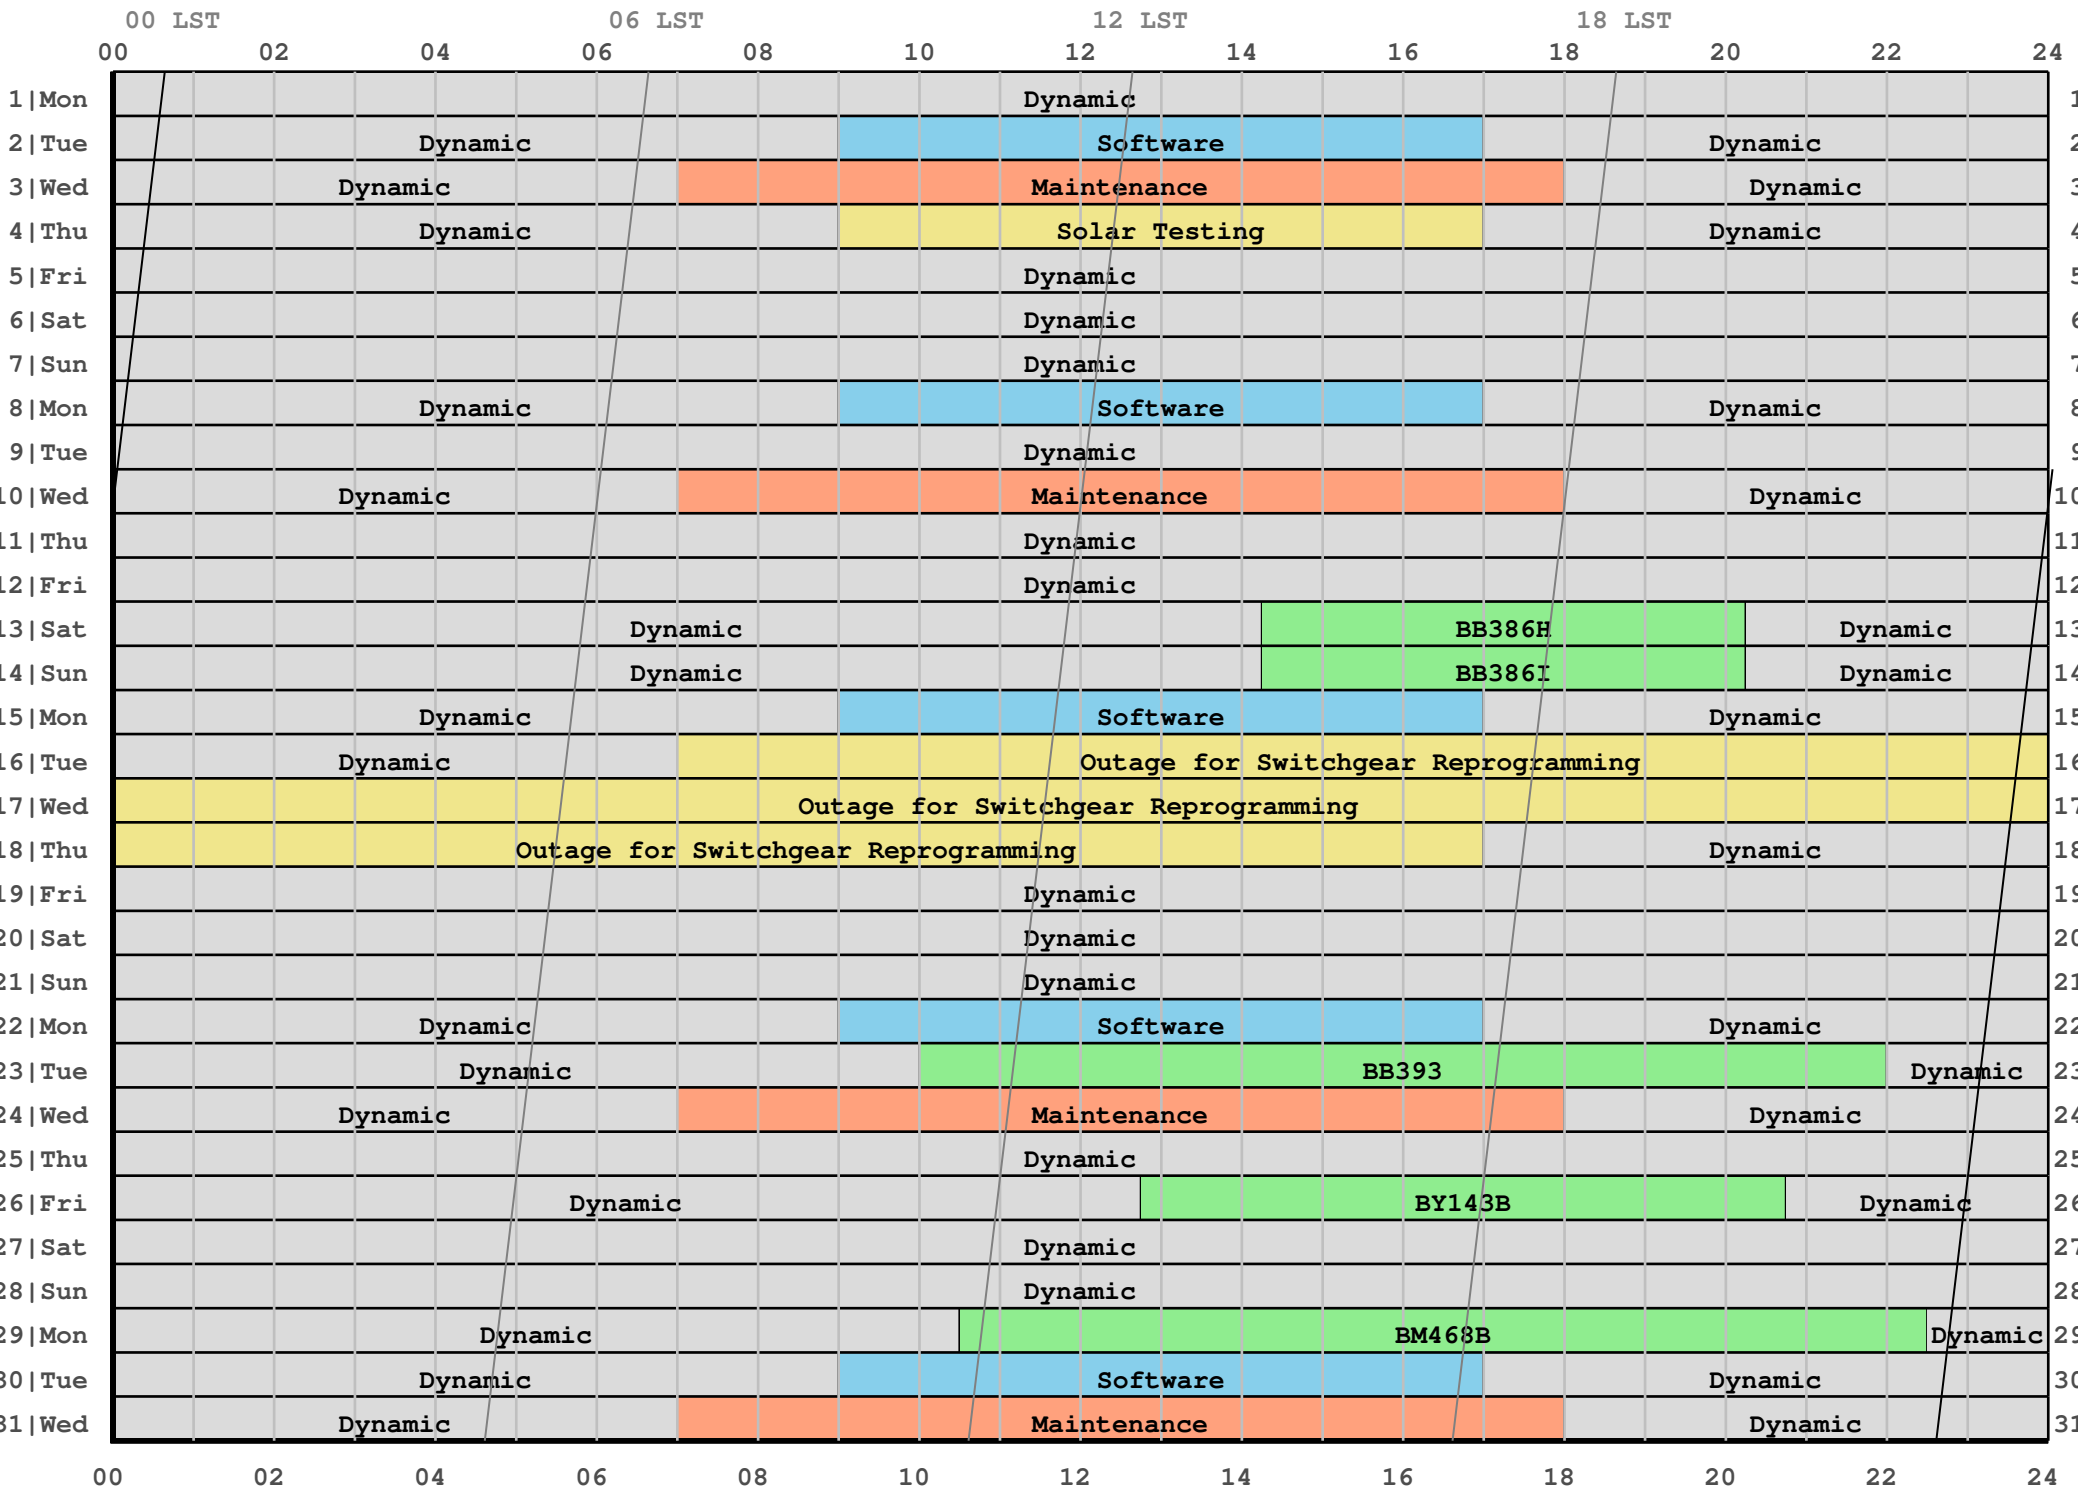

# 2018 October Schedule (in local Mountain Time)

**Fixed Date Observations**

Project	Day	Mountain Time	Universal Time	Sidereal Day and Time	Comments
BB386H	13	14:15 to 20:15	20:15 to 02:15	65136 14:33 to 20:34	Y1 (re-observation)
BB386I	14	14:15 to 20:15	20:15 to 02:15	65137 14:37 to 20:38	Y1
BB393	23	10:00 to 22:00	16:00 to 04:00	65146 10:57 to 22:59	Y27
BY143B	26	12:45 to 20:45	18:45 to 02:45	65149 13:54 to 21:56	Y27
BM468B	29	10:30 to 22:30	16:30 to 04:30	65152 11:51 to 23:53	Y27

**Maintenance, Software, Testing & Other**

	Day	Mountain Time	Universal Time	Sidereal Day and Time	Comments
Software	2	09:00 to 17:00	15:00 to 23:00	65125 08:34 to 16:35	
Maintenance	3	07:00 to 18:00	13:00 to 00:00	65126 06:38 to 17:40	
Other	4	09:00 to 17:00	15:00 to 23:00	65127 08:42 to 16:43	Solar Testing
Software	8	09:00 to 17:00	15:00 to 23:00	65131 08:58 to 16:59	
Maintenance	10	07:00 to 18:00	13:00 to 00:00	65133 07:05 to 18:07	
Software	15	09:00 to 17:00	15:00 to 23:00	65138 09:25 to 17:27	
Other	16	07:00 to 17:00	13:00 to 23:00	65141 07:29 to 17:39	Outage for Switchgear Reprogramming
Software	22	09:00 to 17:00	15:00 to 23:00	65145 09:53 to 17:54	
Maintenance	24	07:00 to 18:00	13:00 to 00:00	65147 08:01 to 19:02	
Software	30	09:00 to 17:00	15:00 to 23:00	65153 10:25 to 18:26	
Maintenance	31	07:00 to 18:00	13:00 to 00:00	65154 08:28 to 19:30	