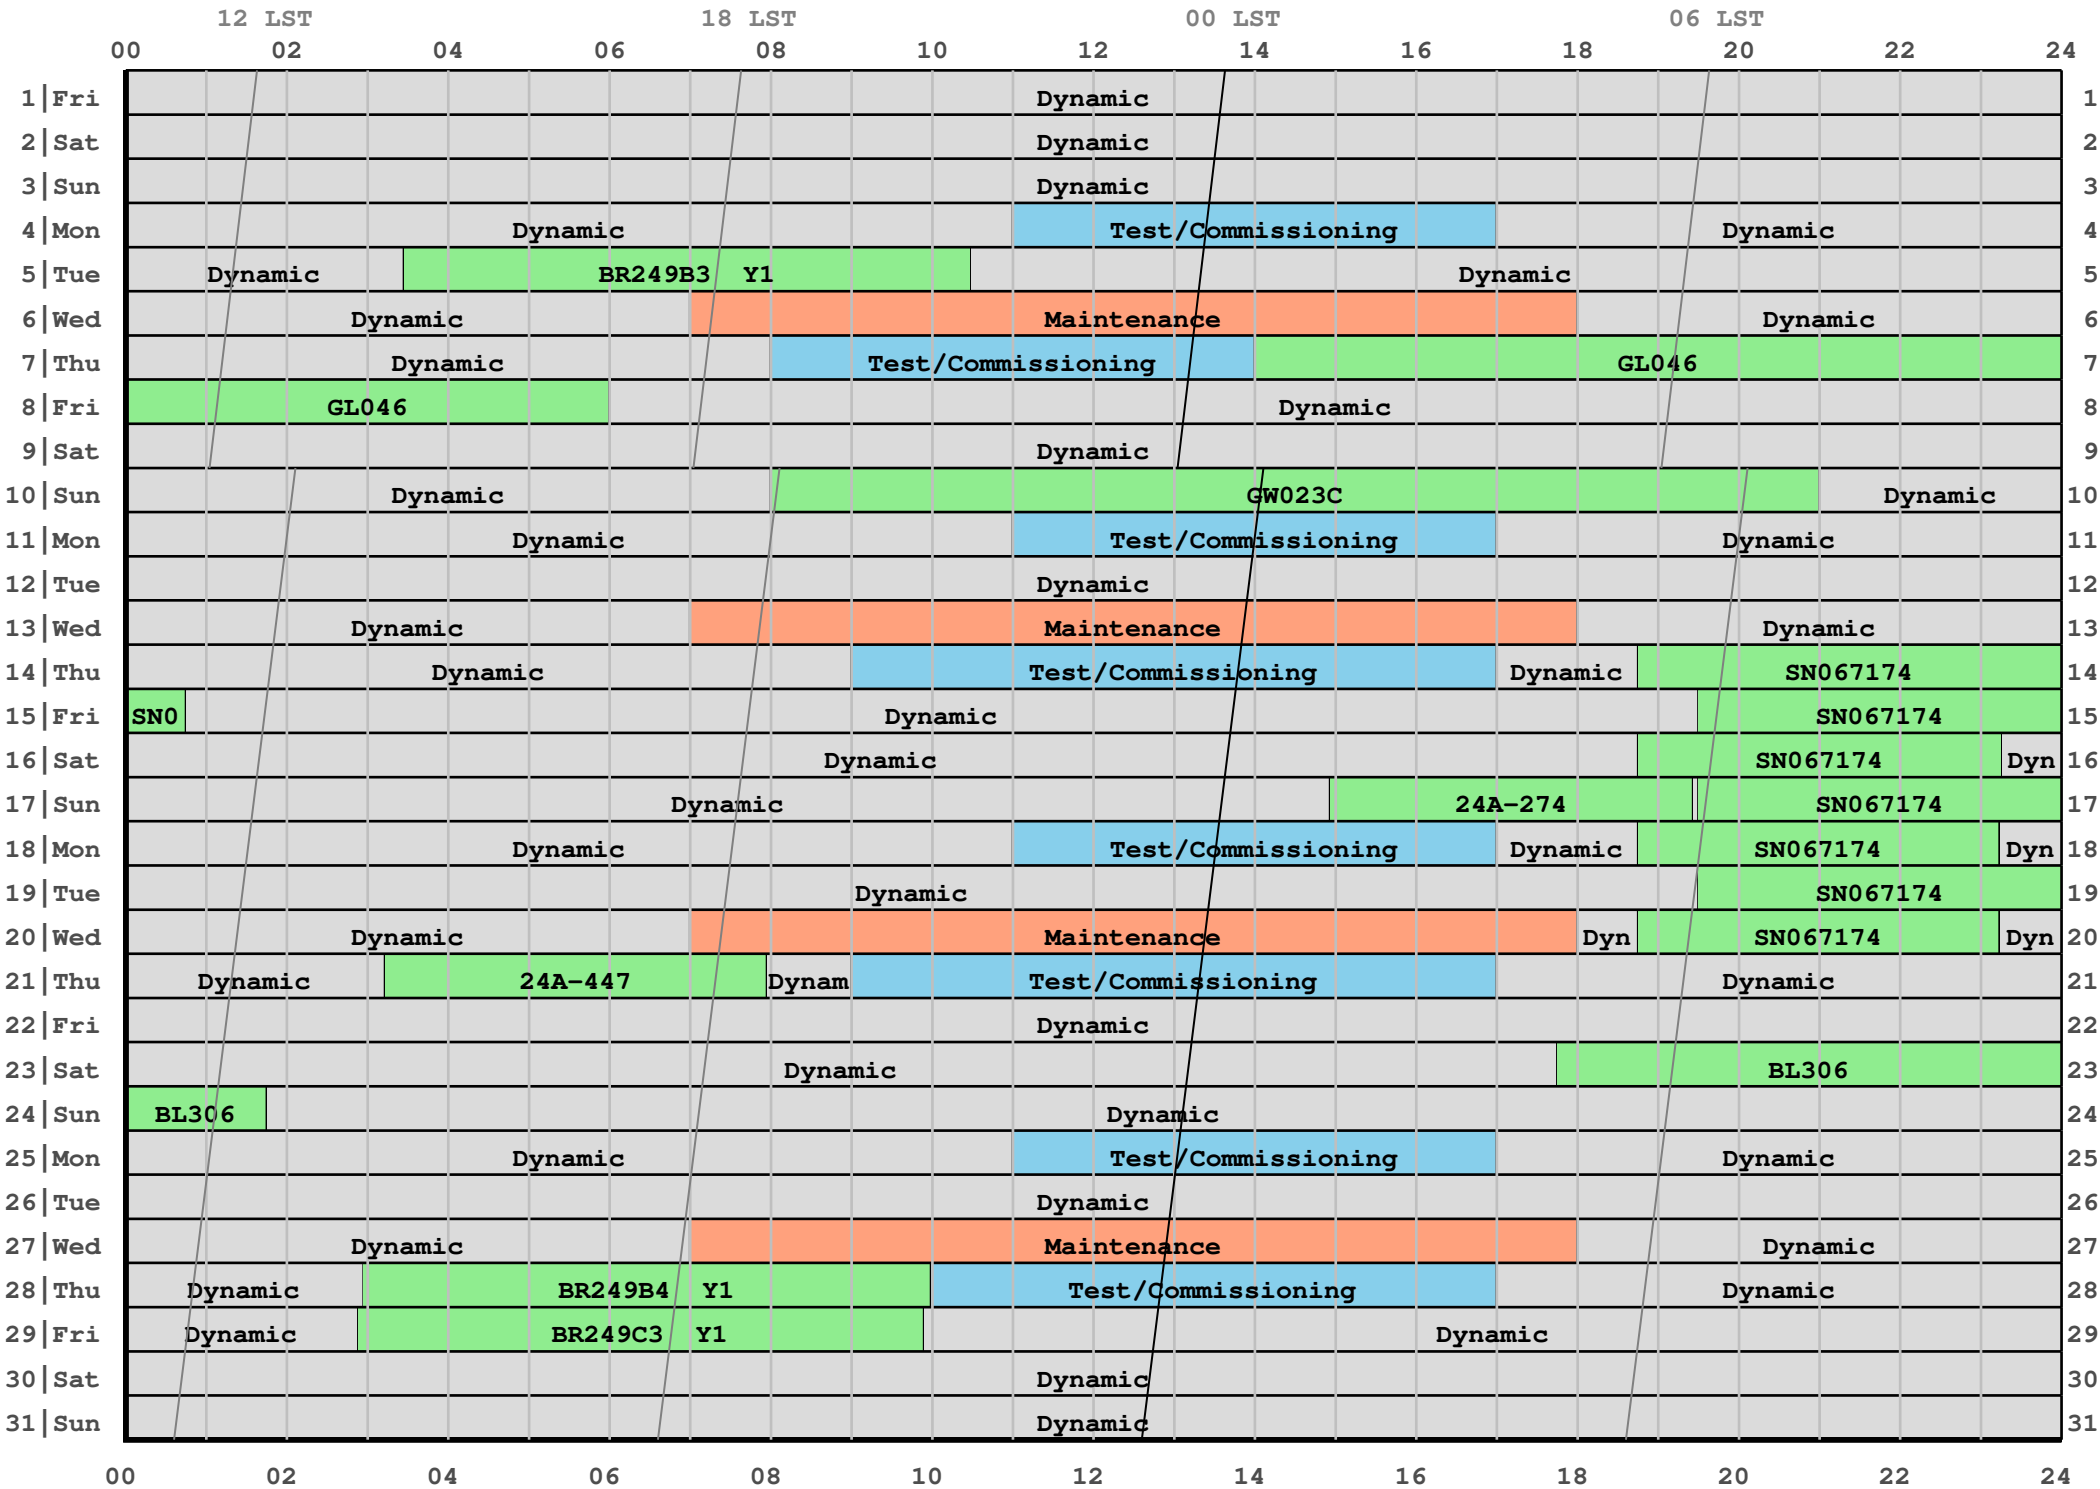

# 2024 March Schedule (in local Mountain Time)

## C-config Jan25 - Apr22

## Fixed Date Observations

Project	Day	Mountain Time	Universal Time	Sidereal Day and Time	Comments
BR249B3 Y1	5	03:27 to 10:29	10:27 to 17:29	67111 14:11 to 21:14	VLBA+Y1
GL046	7	14:00 to 06:00	21:00 to 13:00	67114 00:53 to 16:56	Global+Y27
GW023C	10	08:00 to 21:00	14:00 to 03:00	67117 18:04 to 07:06	Global+Y27
SN067174	14	18:45 to 00:45	00:45 to 06:45	67121 05:07 to 11:08	NICER+NuSTAR+SWIFT+VLA
SN067174	15	19:30 to 24:00	01:30 to 06:00	67122 05:56 to 10:26	NICER+NuSTAR+SWIFT+VLA
SN067174	16	18:45 to 23:16	00:45 to 05:16	67123 05:14 to 09:46	NICER+NuSTAR+SWIFT+VLA
24A-274	17	14:56 to 19:26	20:56 to 01:26	67124 01:29 to 05:59	w/ JWST
SN067174	17	19:30 to 24:00	01:30 to 06:00	67124 06:03 to 10:34	NICER+NuSTAR+SWIFT+VLA
SN067174	18	18:45 to 23:14	00:45 to 05:14	67125 05:22 to 09:52	NICER+NuSTAR+SWIFT+VLA
SN067174	19	19:30 to 24:00	01:30 to 06:00	67126 06:11 to 10:42	NICER+NuSTAR+SWIFT+VLA
SN067174	20	18:45 to 23:14	00:45 to 05:14	67127 05:30 to 10:00	NICER+NuSTAR+SWIFT+VLA
24A-447	21	03:13 to 07:57	09:13 to 13:57	67127 14:00 to 18:44	w/ JWST
BL306	23	17:45 to 01:45	23:45 to 07:45	67130 04:42 to 12:43	VLBA+Gb+Y27
BR249B4 Y1	28	02:57 to 09:59	08:57 to 15:59	67134 14:11 to 21:14	VLBA+Y1
BR249C3 Y1	29	02:53 to 09:54	08:53 to 15:54	67135 14:11 to 21:13	VLBA+Y1