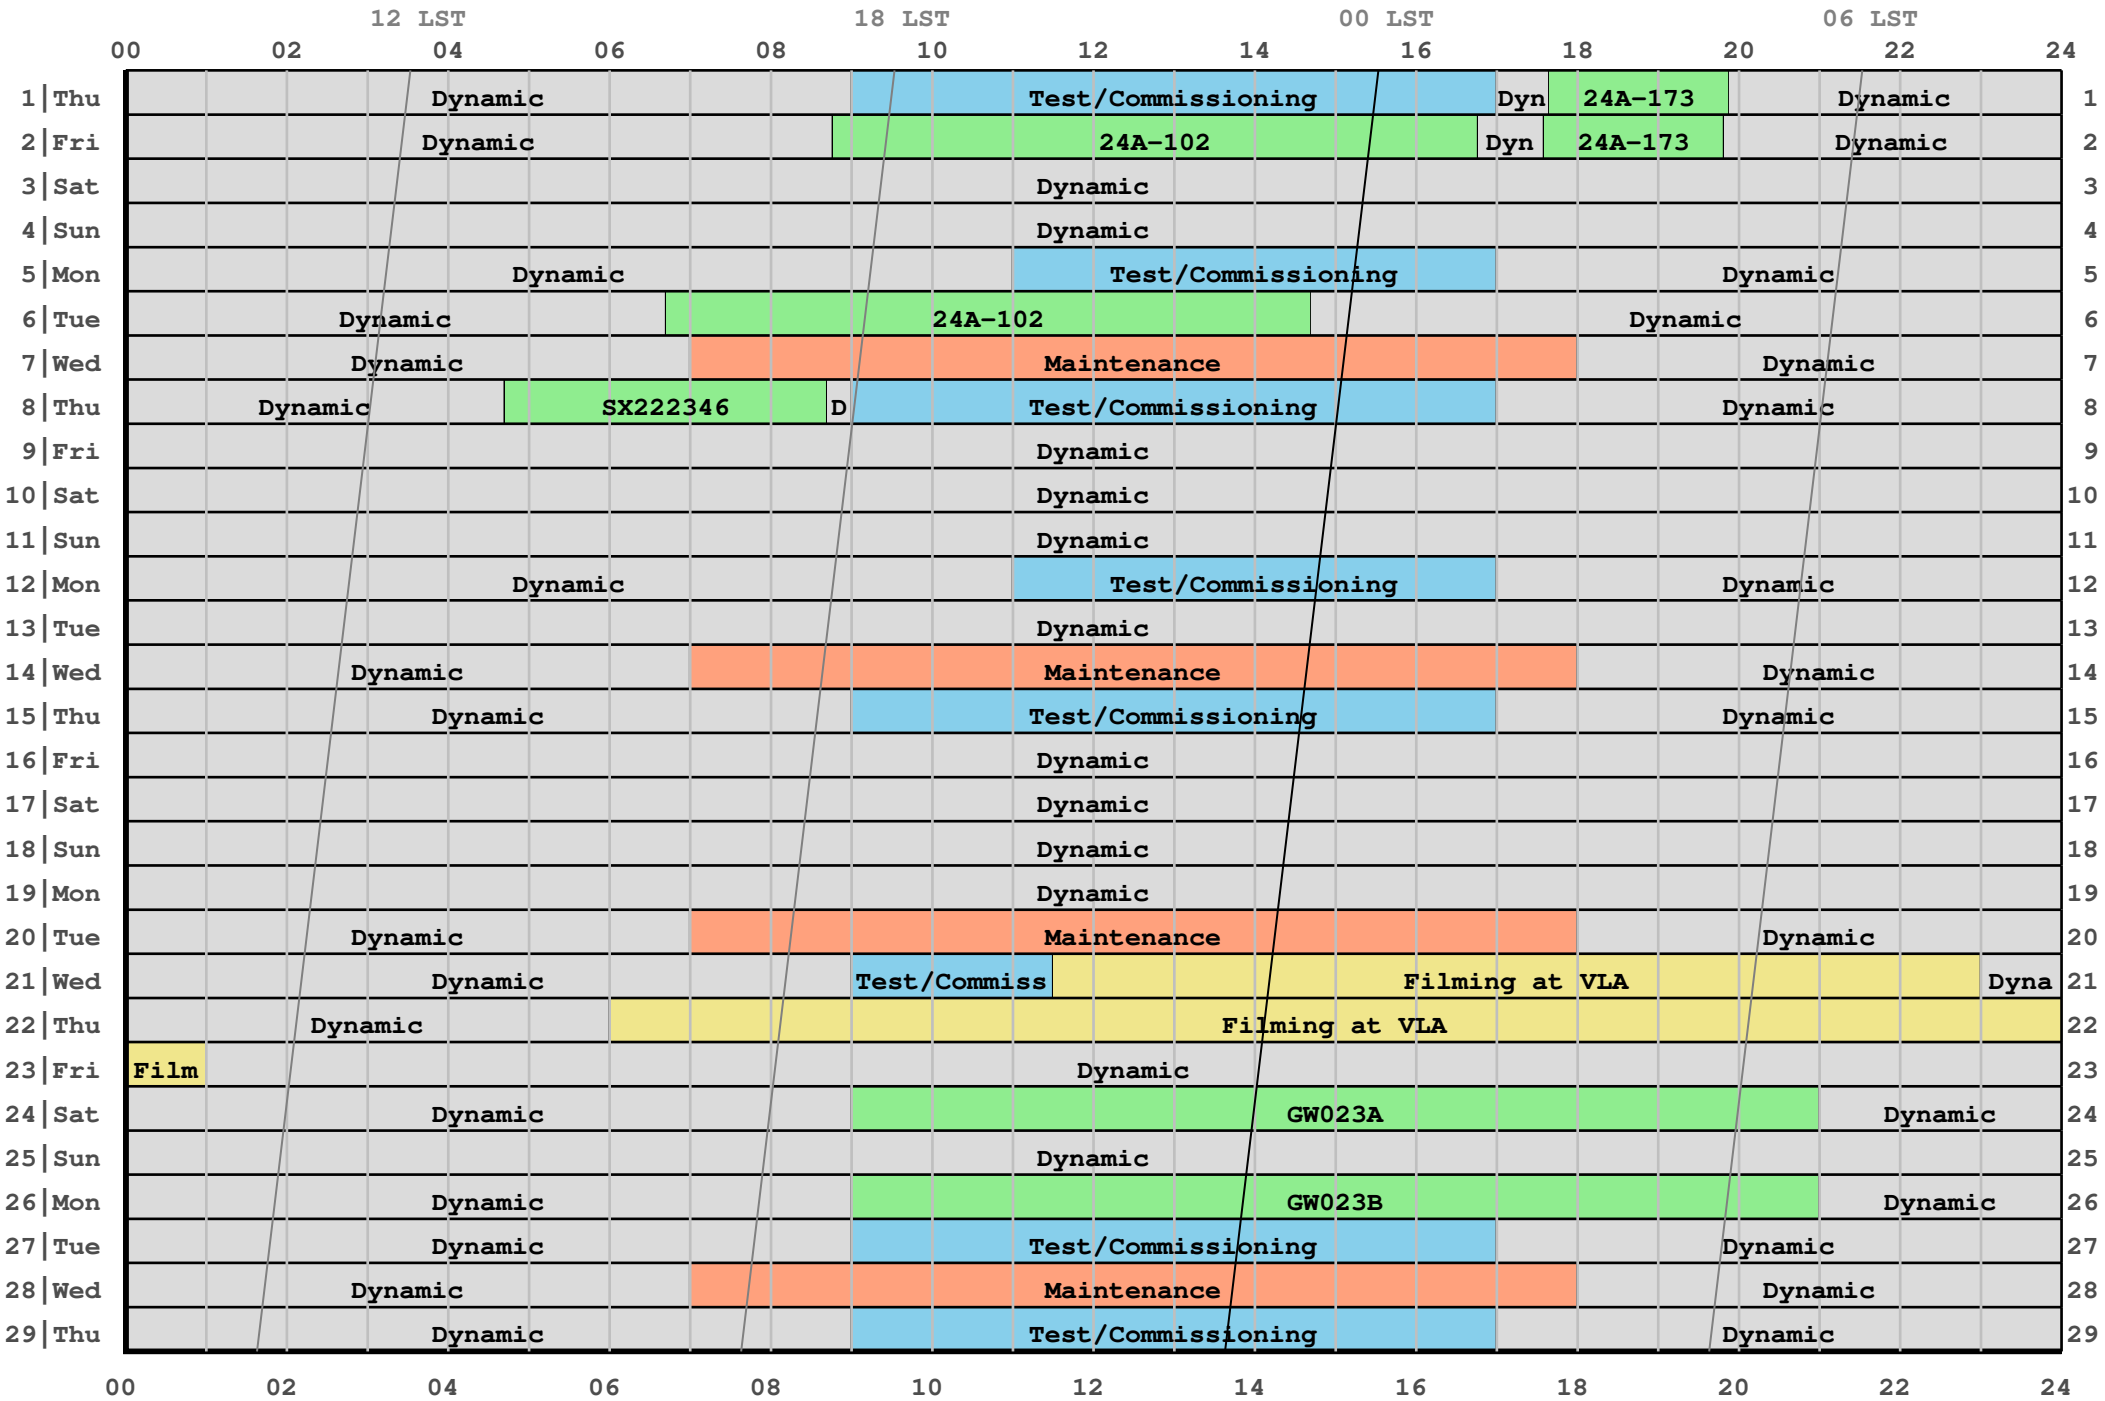

2024 February Schedule (in local Mountain Time)

Fixed Date Observations

Project	Day	Mountain Time	Universal Time	Sidereal Day and Time	Comments
24A-173	1	17:39 to 19:53	00:39 to 02:53	67079 02:15 to 04:29	
24A-102	2	08:46 to 16:46	15:46 to 23:46	67080 17:24 to 01:26	
24A-173	2	17:35 to 19:49	00:35 to 02:49	67080 02:15 to 04:29	
24A-102	6	06:42 to 14:42	13:42 to 21:42	67083 15:36 to 23:37	
SX222346	8	04:42 to 08:42	11:42 to 15:42	67085 13:43 to 17:44	coord w/ XMM-Newton
GW023A	24	09:00 to 21:00	16:00 to 04:00	67102 19:05 to 07:07	Global VLBI+Y27
GW023B	26	09:00 to 21:00	16:00 to 04:00	67104 19:13 to 07:15	Global VLBI+Y27

Maintenance, Test/Commissioning, & Other

	Day	Mountain Time	Universal Time	Sidereal Day and Time	Comments
Test/Commissioning	1	09:00 to 17:00	16:00 to 00:00	67079 17:34 to 01:36	
Test/Commissioning	5	11:00 to 17:00	18:00 to 00:00	67083 19:51 to 01:52	
Maintenance	7	07:00 to 18:00	14:00 to 01:00	67085 15:58 to 03:00	
Test/Commissioning	8	09:00 to 17:00	16:00 to 00:00	67086 18:02 to 02:03	
Test/Commissioning	12	11:00 to 17:00	18:00 to 00:00	67090 20:18 to 02:19	
Maintenance	14	07:00 to 18:00	14:00 to 01:00	67092 16:25 to 03:27	
Test/Commissioning	15	09:00 to 17:00	16:00 to 00:00	67093 18:30 to 02:31	
Maintenance	20	07:00 to 18:00	14:00 to 01:00	67098 16:49 to 03:51	
Test/Commissioning	21	09:00 to 23:00	16:00 to 06:00	67099 18:53 to 08:56	
Other	22	06:00 to 01:00	13:00 to 08:00	67100 15:57 to 11:00	
Test/Commissioning	27	09:00 to 17:00	16:00 to 00:00	67105 19:17 to 03:18	
Maintenance	28	07:00 to 18:00	14:00 to 01:00	67106 17:21 to 04:22	
Test/Commissioning	29	09:00 to 17:00	16:00 to 00:00	67107 19:25 to 03:26	

C-config Jan25 - Apr22

2024-02-26 09:33