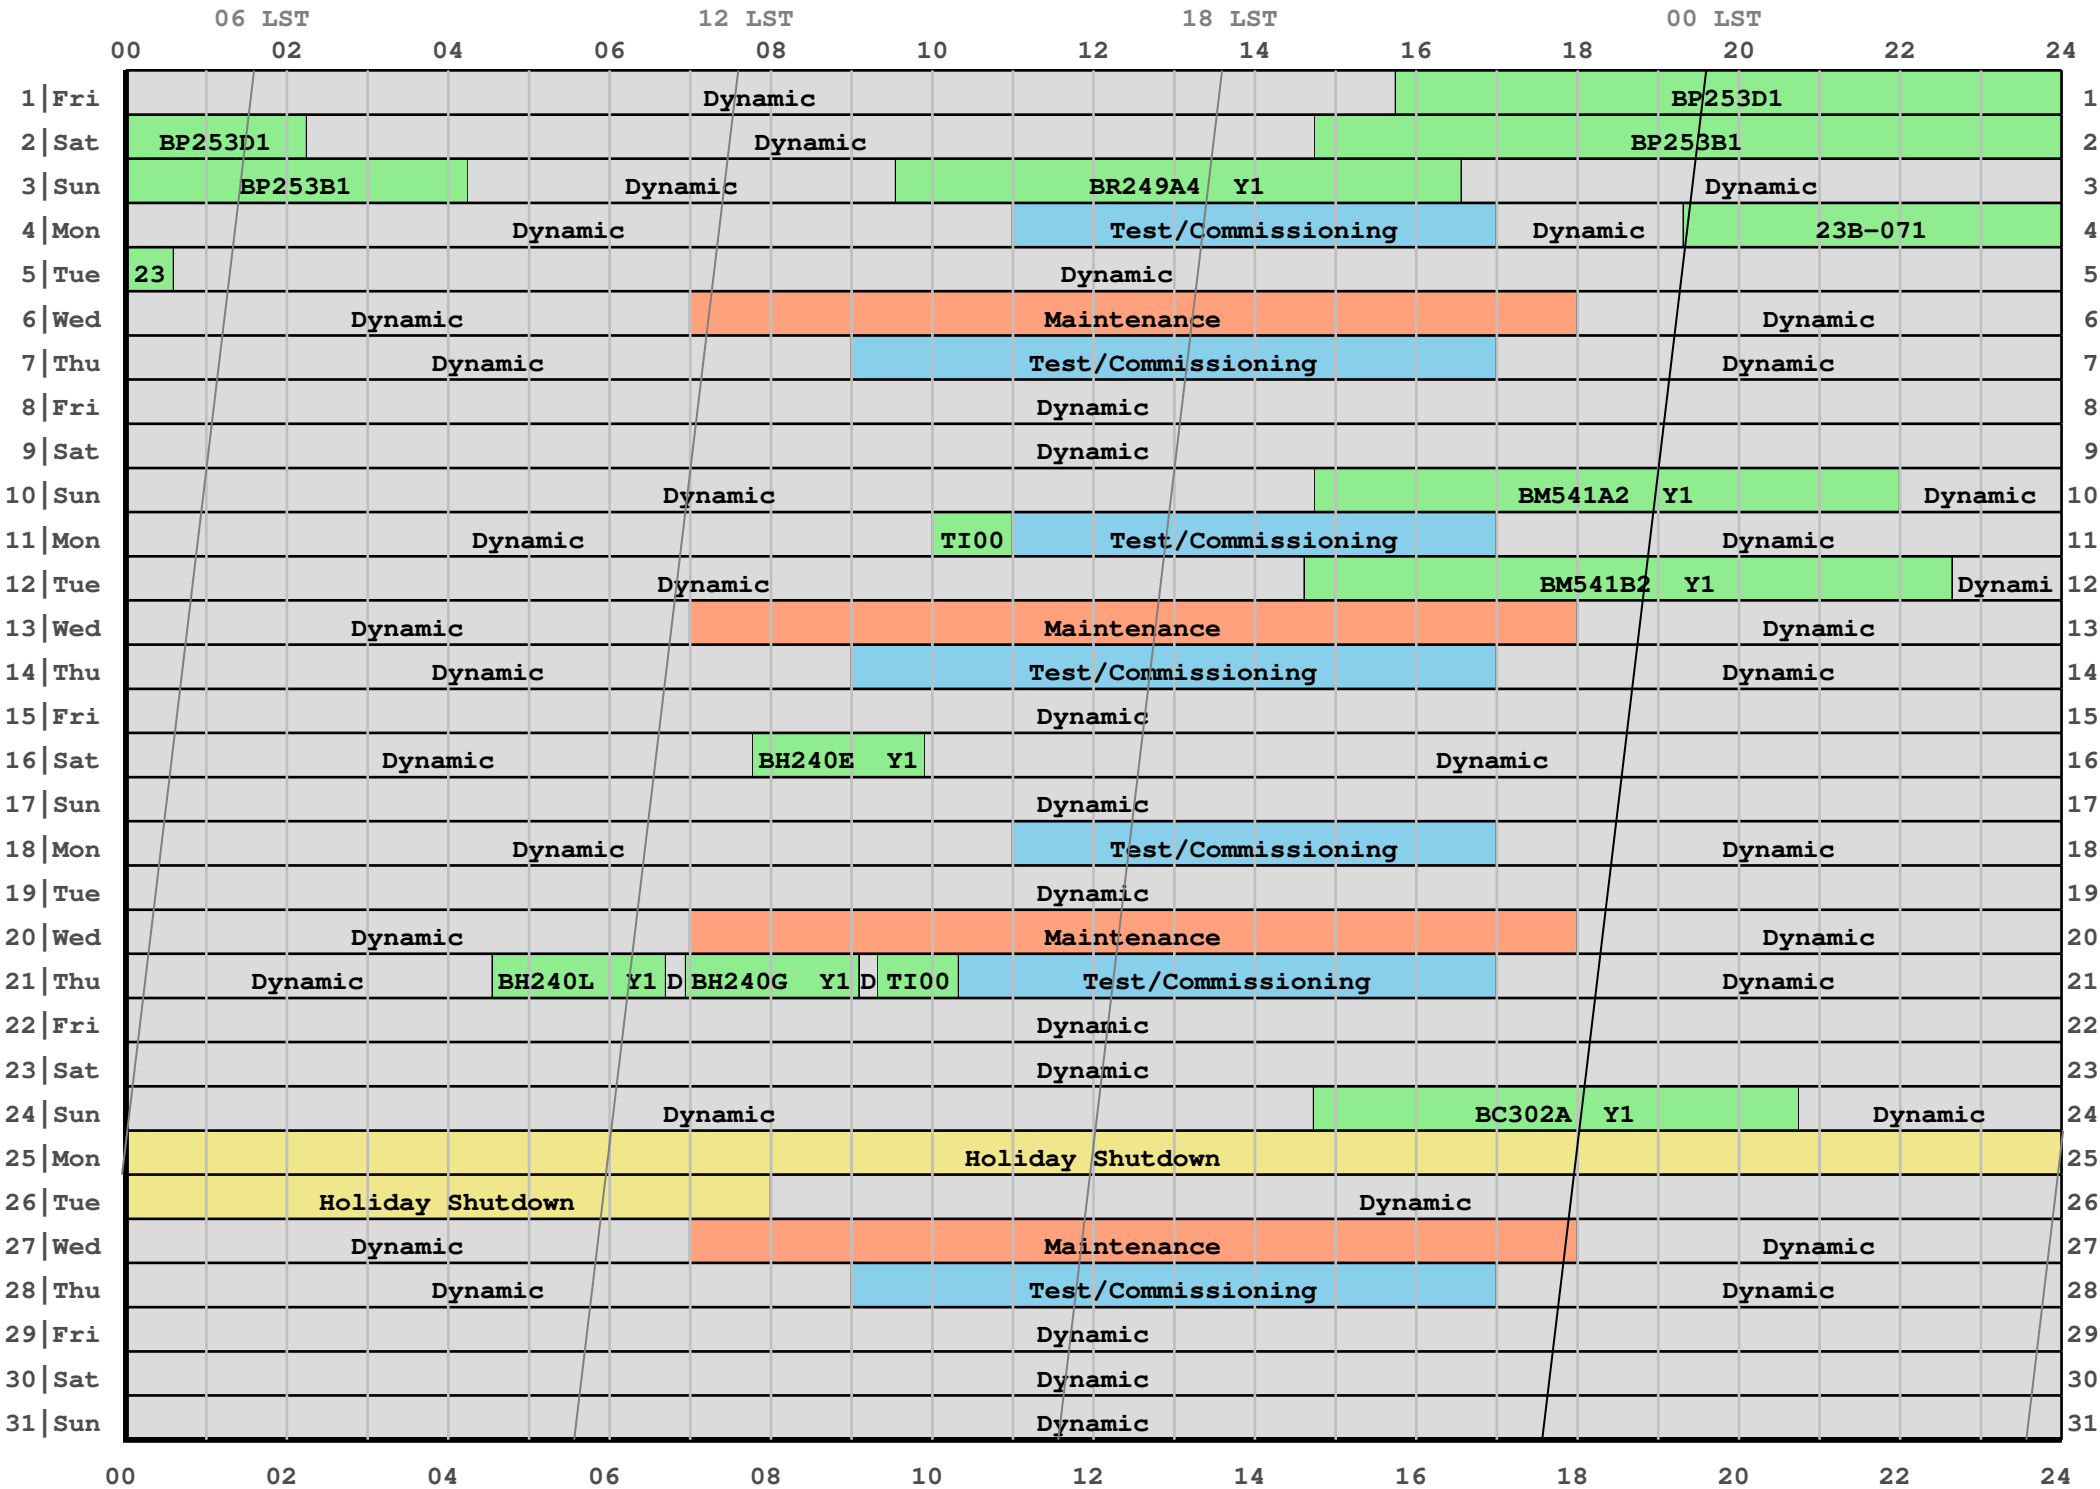

# 2023 December Schedule (in local Mountain Time)

## Fixed Date Observations

Project	Day	Mountain Time	Universal Time	Sidereal Day and Time	Comments
BP253D1	1	15:45 to 02:15	22:45 to 09:15	67017 20:16 to 06:48	VLBA+Eb+Y27
BP253B1	2	14:45 to 04:15	21:45 to 11:15	67018 19:20 to 08:52	VLBA+Eb+Y27
BR249A4 Y1	3	09:33 to 16:34	16:33 to 23:34	67018 14:11 to 21:13	VLBA+Y1
23B-071	4	19:19 to 00:36	02:19 to 07:36	67020 00:03 to 05:20	
BM541A2 Y1	10	14:45 to 22:00	21:45 to 05:00	67026 19:51 to 03:08	VLBA+Y1
TI004A Y4	11	10:00 to 11:00	17:00 to 18:00	67026 15:10 to 16:10	VLBA+Y4 test
BM541B2 Y1	12	14:37 to 22:39	21:37 to 05:39	67028 19:51 to 03:55	VLBA+Y1
BH240E Y1	16	07:47 to 09:55	14:47 to 16:55	67031 13:16 to 15:24	VLBA+Y1
BH240L Y1	21	04:33 to 06:42	11:33 to 13:42	67036 10:21 to 12:31	VLBA+Y1
BH240G Y1	21	06:57 to 09:06	13:57 to 16:06	67036 12:46 to 14:55	VLBA+Y1
TI004B Y4	21	09:20 to 10:20	16:20 to 17:20	67036 15:09 to 16:09	VLBA+Y4 test
BC302A Y1	24	14:44 to 20:45	21:44 to 03:45	67040 20:46 to 02:48	VLBA+Y1

**Maintenance, Test/Commissioning, & Other**

	Day	Mountain Time	Universal Time	Sidereal Day	and Time	Comments
Test/Commissioning	4	11:00 to 17:00	18:00 to 00:00	67019	15:42 to 21:43	
Maintenance	6	07:00 to 18:00	14:00 to 01:00	67021	11:49 to 22:51	
Test/Commissioning	7	09:00 to 17:00	16:00 to 00:00	67022	13:54 to 21:55	
Test/Commissioning	11	11:00 to 17:00	18:00 to 00:00	67026	16:10 to 22:11	
Maintenance	13	07:00 to 18:00	14:00 to 01:00	67028	12:17 to 23:19	
Test/Commissioning	14	09:00 to 17:00	16:00 to 00:00	67029	14:21 to 22:23	
Test/Commissioning	18	11:00 to 17:00	18:00 to 00:00	67033	16:37 to 22:38	
Maintenance	20	07:00 to 18:00	14:00 to 01:00	67035	12:45 to 23:46	
Test/Commissioning	21	10:20 to 17:00	17:20 to 00:00	67036	16:09 to 22:50	
Other	25	00:00 to 08:00	07:00 to 15:00	67041	06:03 to 14:08	Holiday Shutdown
Maintenance	27	07:00 to 18:00	14:00 to 01:00	67043	13:12 to 00:14	
Test/Commissioning	28	09:00 to 17:00	16:00 to 00:00	67043	15:17 to 23:18	