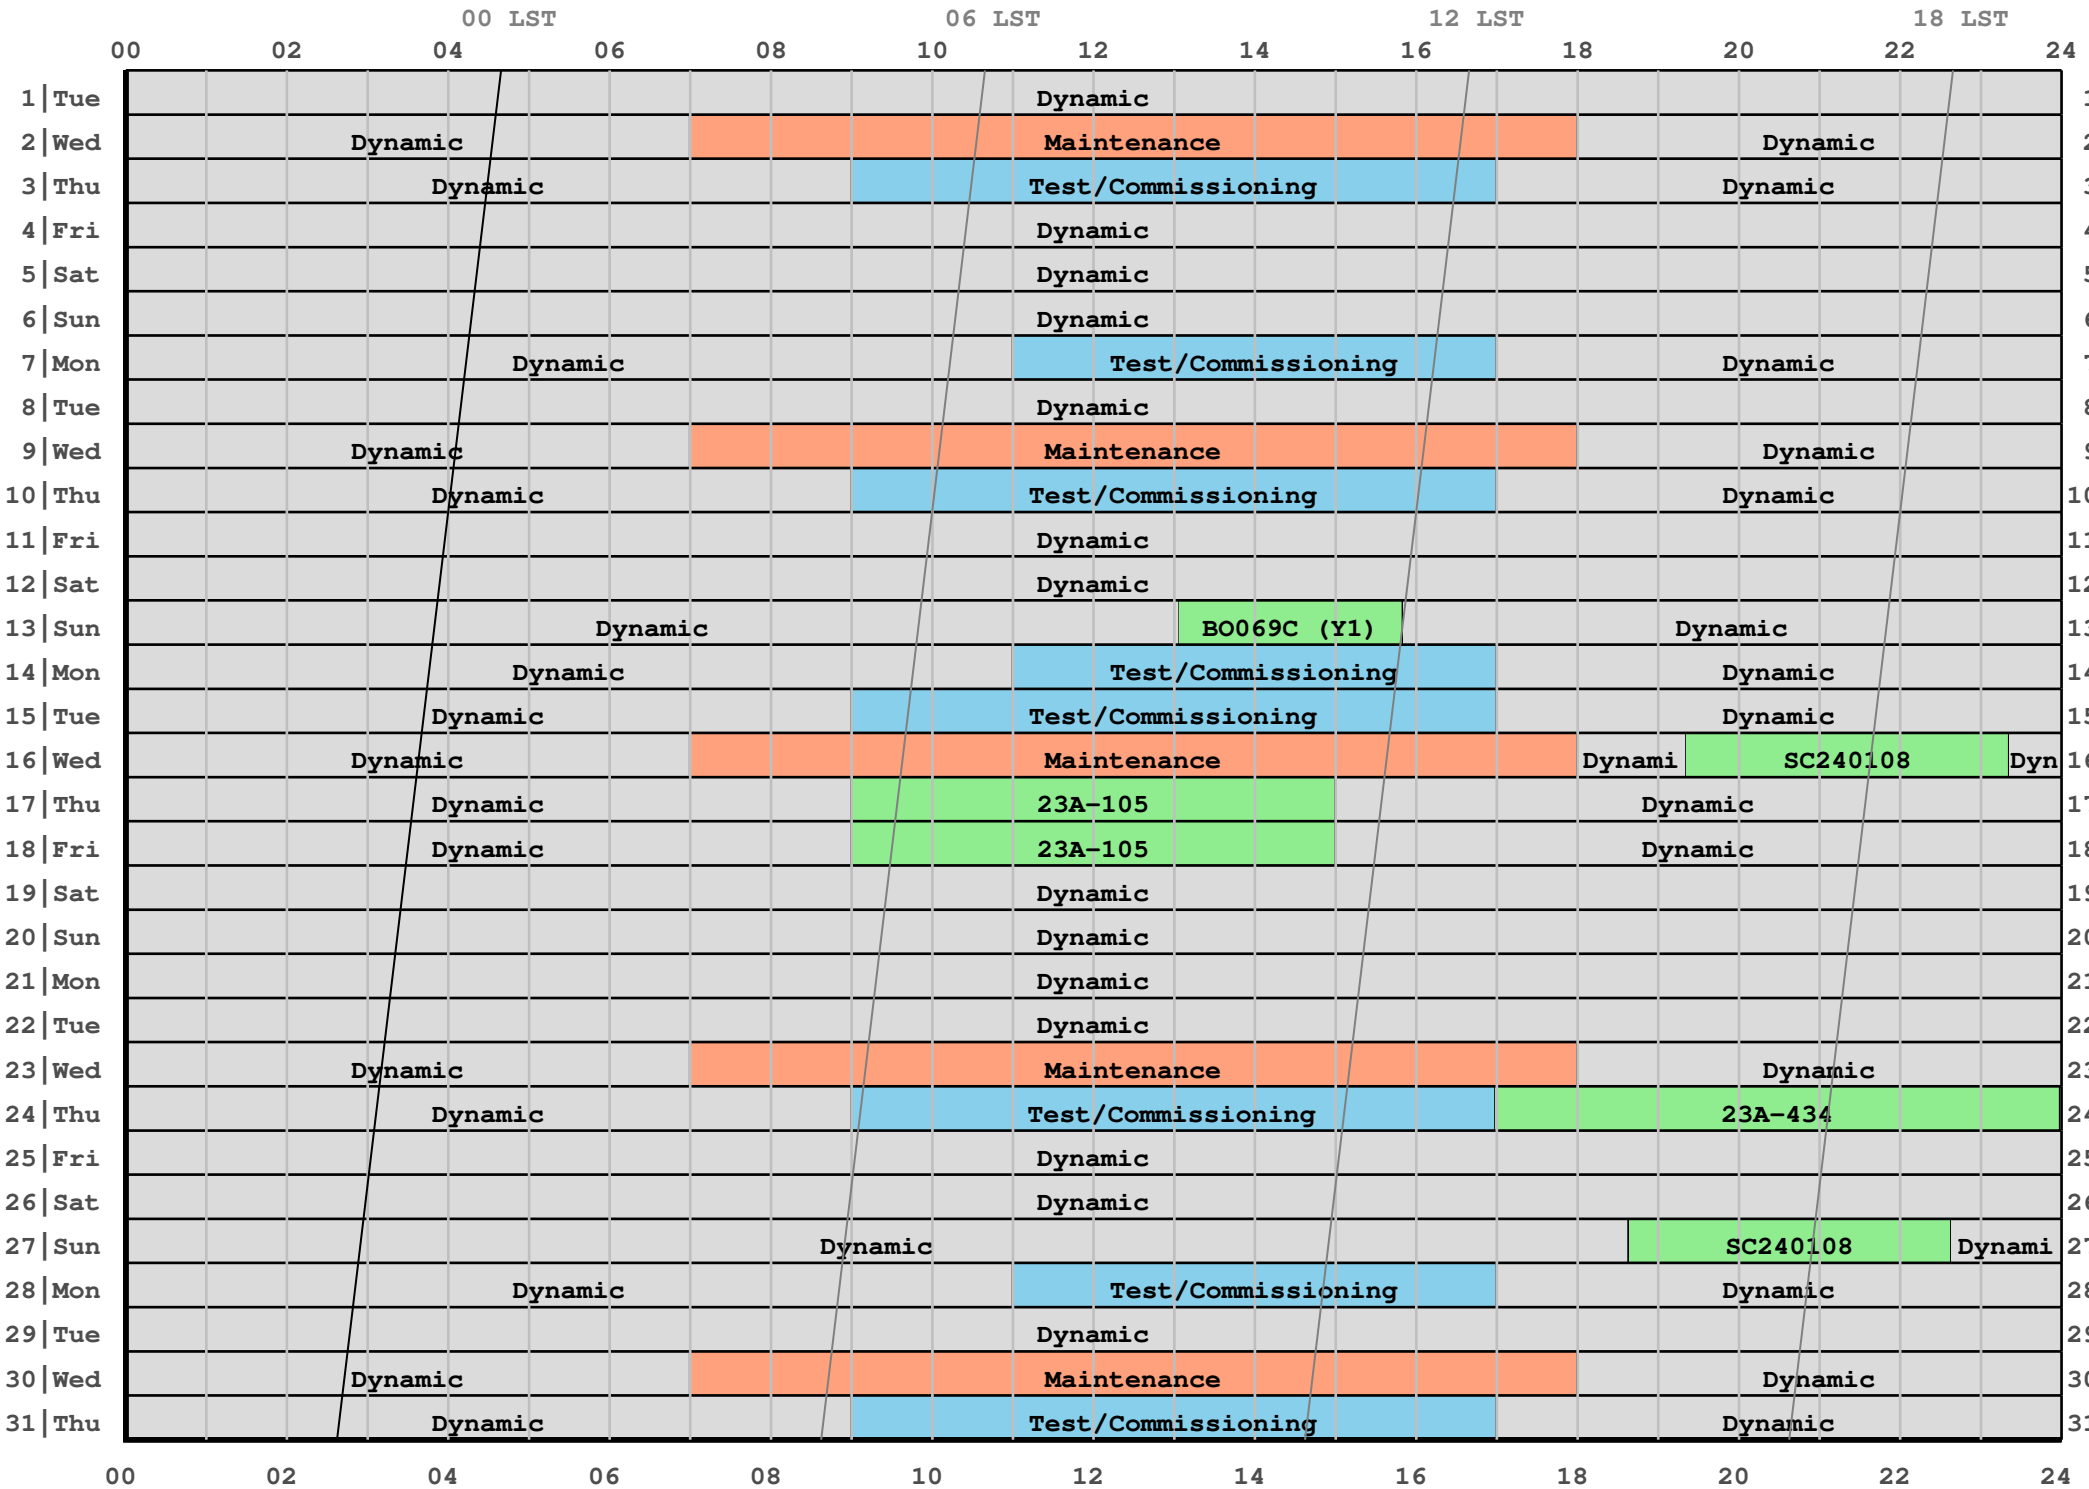

2023 August Schedule (in local Mountain Time)

A-configuration June 30 - October 02

Fixed Date Observations

Project	Day	Mountain Time	Universal Time	Sidereal Day and Time	Comments
BO069C (Y1)	13	13:04 to 15:50	19:04 to 21:50	66906 09:21 to 12:07	VLBA+Y1
SC240108	16	19:21 to 23:21	01:21 to 05:21	66909 15:51 to 19:51	coord w/ Chandra
23A-105	17	09:00 to 15:00	15:00 to 21:00	66910 05:32 to 11:33	
23A-105	18	09:00 to 15:00	15:00 to 21:00	66911 05:36 to 11:37	
23A-434	24	16:59 to 23:59	22:59 to 05:59	66917 14:00 to 21:01	coord w/ JWST & ALMA
SC240108	27	18:38 to 22:38	00:38 to 04:38	66920 15:51 to 19:52	coord w/ Chandra

A-configuration June 30 - October 02

Maintenance, Test/Commissioning, & Other

	Day	Mountain Time	Universal Time	Sidereal Day and Time	Comments
Maintenance	2	07:00 to 18:00	13:00 to 00:00	66895 02:33 to 13:34	
Test/Commissioning	3	09:00 to 17:00	15:00 to 23:00	66896 04:37 to 12:38	
Test/Commissioning	7	11:00 to 17:00	17:00 to 23:00	66900 06:53 to 12:54	
Maintenance	9	07:00 to 18:00	13:00 to 00:00	66902 03:00 to 14:02	
Test/Commissioning	10	09:00 to 17:00	15:00 to 23:00	66903 05:04 to 13:06	
Test/Commissioning	14	11:00 to 17:00	17:00 to 23:00	66907 07:20 to 13:21	
Test/Commissioning	15	09:00 to 17:00	15:00 to 23:00	66908 05:24 to 13:25	
Maintenance	16	07:00 to 18:00	13:00 to 00:00	66909 03:28 to 14:30	
Maintenance	23	07:00 to 18:00	13:00 to 00:00	66916 03:55 to 14:57	
Test/Commissioning	24	09:00 to 16:59	15:00 to 22:59	66917 06:00 to 14:00	
Test/Commissioning	28	11:00 to 17:00	17:00 to 23:00	66921 08:16 to 14:17	
Maintenance	30	07:00 to 18:00	13:00 to 00:00	66923 04:23 to 15:25	
Test/Commissioning	31	09:00 to 17:00	15:00 to 23:00	66924 06:27 to 14:28	

A-configuration June 30 - October 02

2023-08-28 11:05