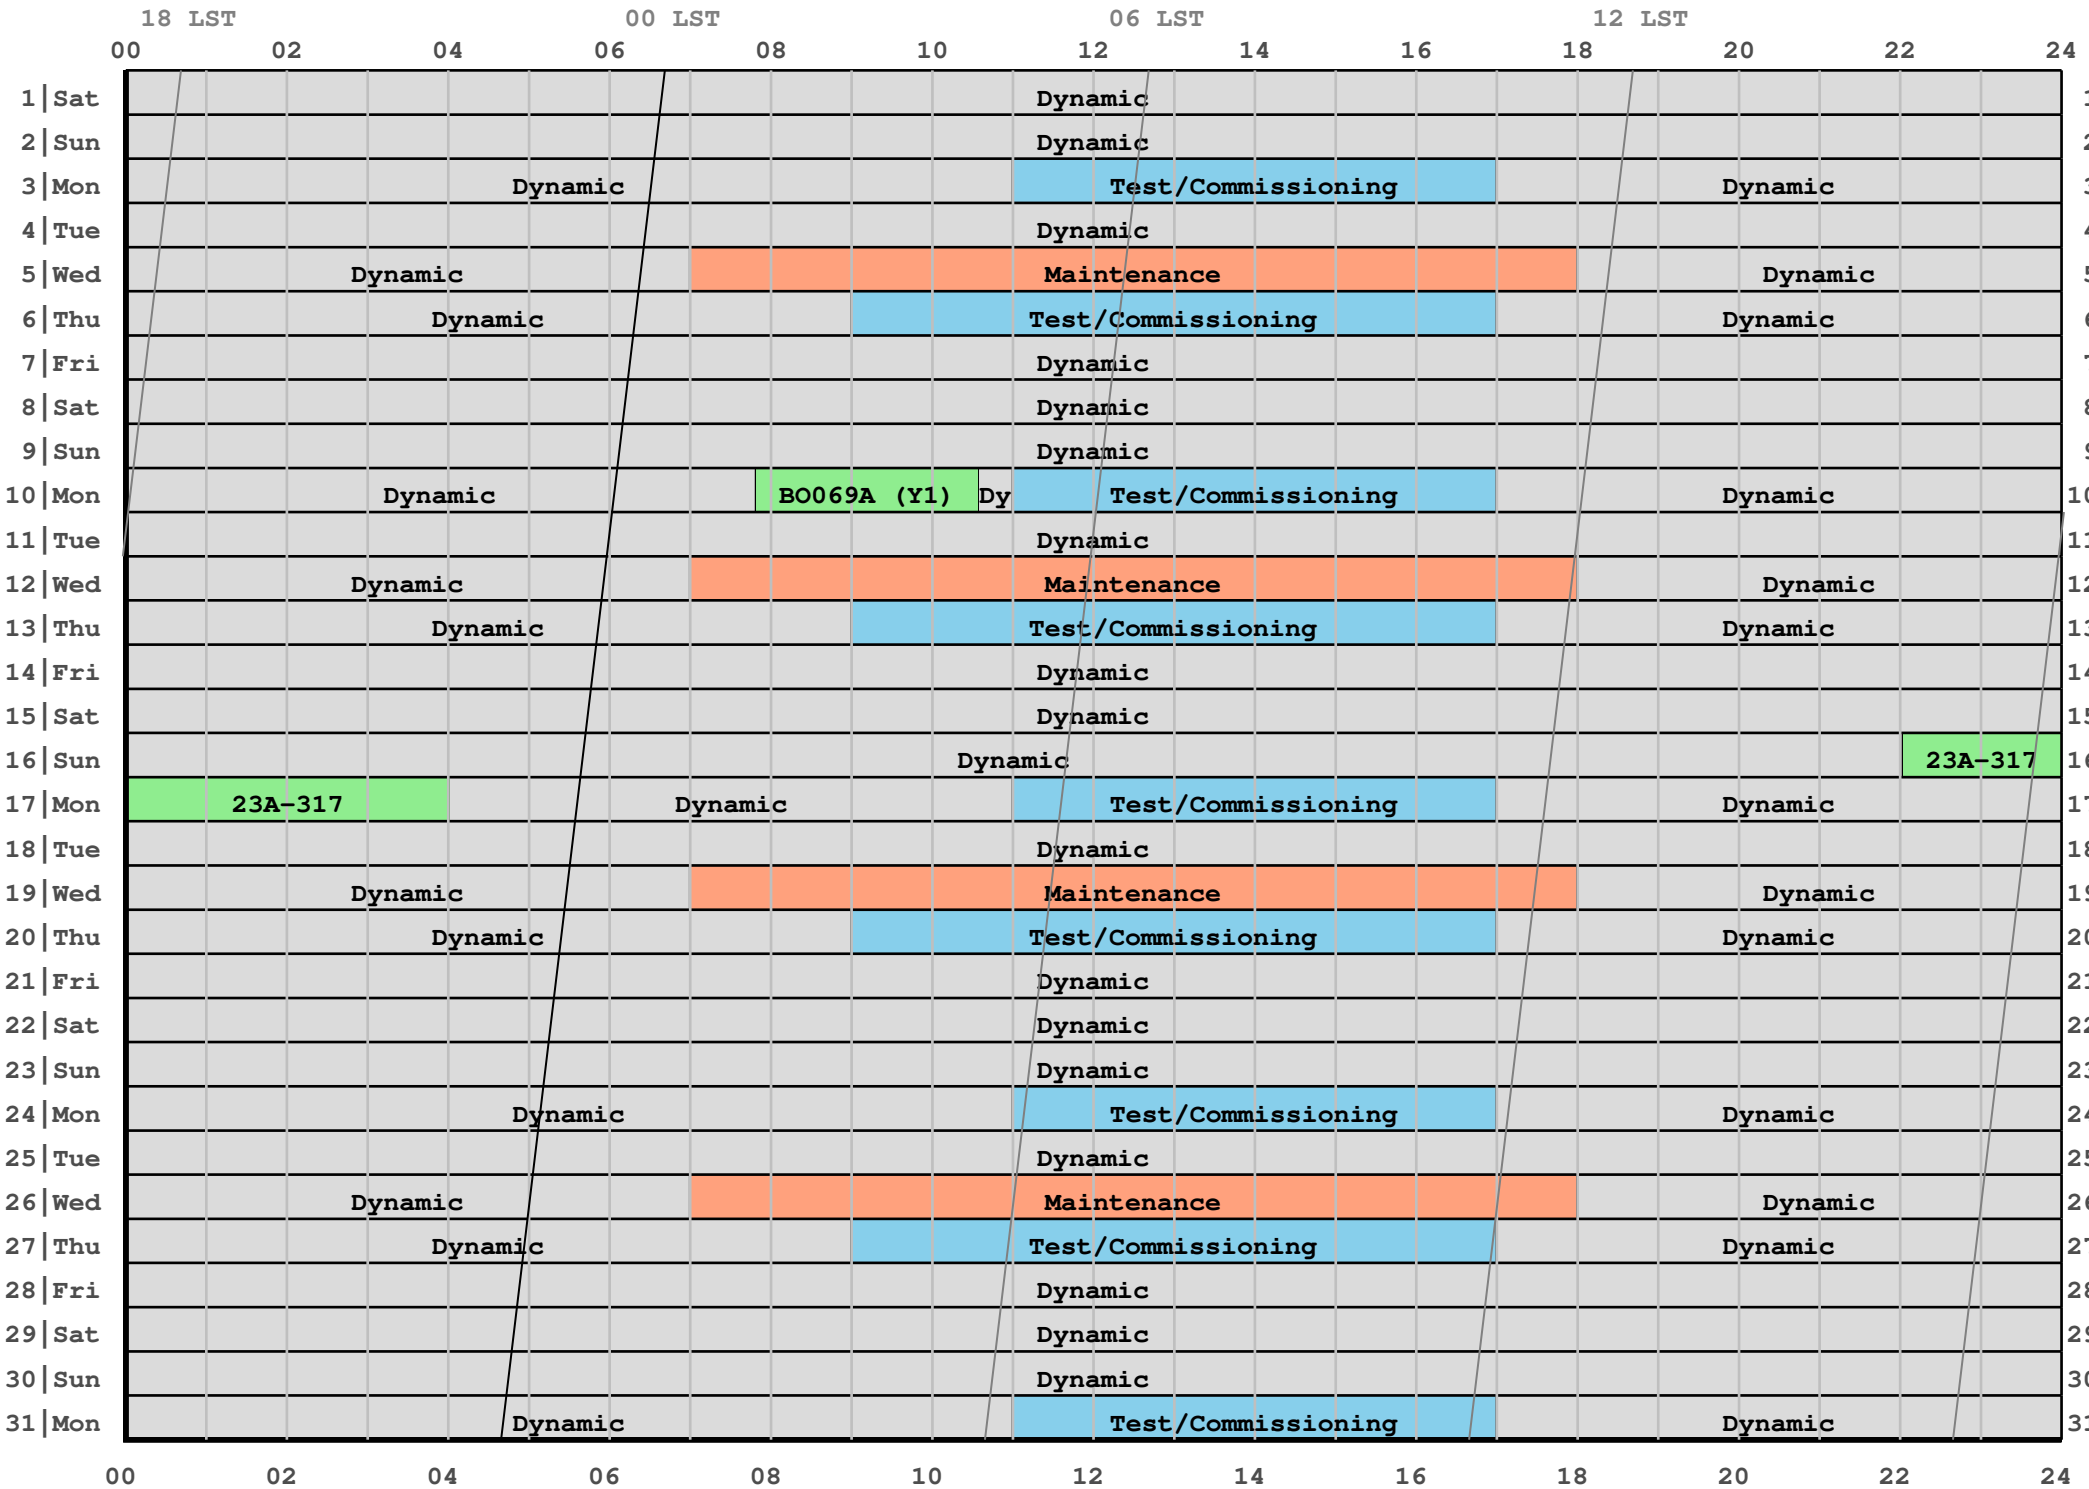

2023 July Schedule (in local Mountain Time)

A-configuration June 30 - October 02

Fixed Date Observations

Project	Day	Mountain Time	Universal Time	Sidereal Day and Time	Comments
BO069A (Y1)	10	07:49 to 10:35	13:49 to 16:35	66872 01:51 to 04:37	VLBA+Y1
23A-317	16	22:02 to 04:02	04:02 to 10:02	66878 16:30 to 22:31	

A-configuration June 30 - October 02

Maintenance, Test/Commissioning, & Other

	Day	Mountain Time	Universal Time	Sidereal Day and Time	Comments
Test/Commissioning	3	11:00 to 17:00	17:00 to 23:00	66865 04:35 to 10:36	
Maintenance	5	07:00 to 18:00	13:00 to 00:00	66867 00:42 to 11:44	
Test/Commissioning	6	09:00 to 17:00	15:00 to 23:00	66868 02:46 to 10:48	
Test/Commissioning	10	11:00 to 17:00	17:00 to 23:00	66872 05:02 to 11:03	
Maintenance	12	07:00 to 18:00	13:00 to 00:00	66874 01:10 to 12:12	
Test/Commissioning	13	09:00 to 17:00	15:00 to 23:00	66875 03:14 to 11:15	
Test/Commissioning	17	11:00 to 17:00	17:00 to 23:00	66879 05:30 to 11:31	
Maintenance	19	07:00 to 18:00	13:00 to 00:00	66881 01:37 to 12:39	
Test/Commissioning	20	09:00 to 17:00	15:00 to 23:00	66882 03:42 to 11:43	
Test/Commissioning	24	11:00 to 17:00	17:00 to 23:00	66886 05:58 to 11:59	
Maintenance	26	07:00 to 18:00	13:00 to 00:00	66888 02:05 to 13:07	
Test/Commissioning	27	09:00 to 17:00	15:00 to 23:00	66889 04:09 to 12:10	
Test/Commissioning	31	11:00 to 17:00	17:00 to 23:00	66893 06:25 to 12:26	

A-configuration June 30 - October 02

2023-07-14 09:20