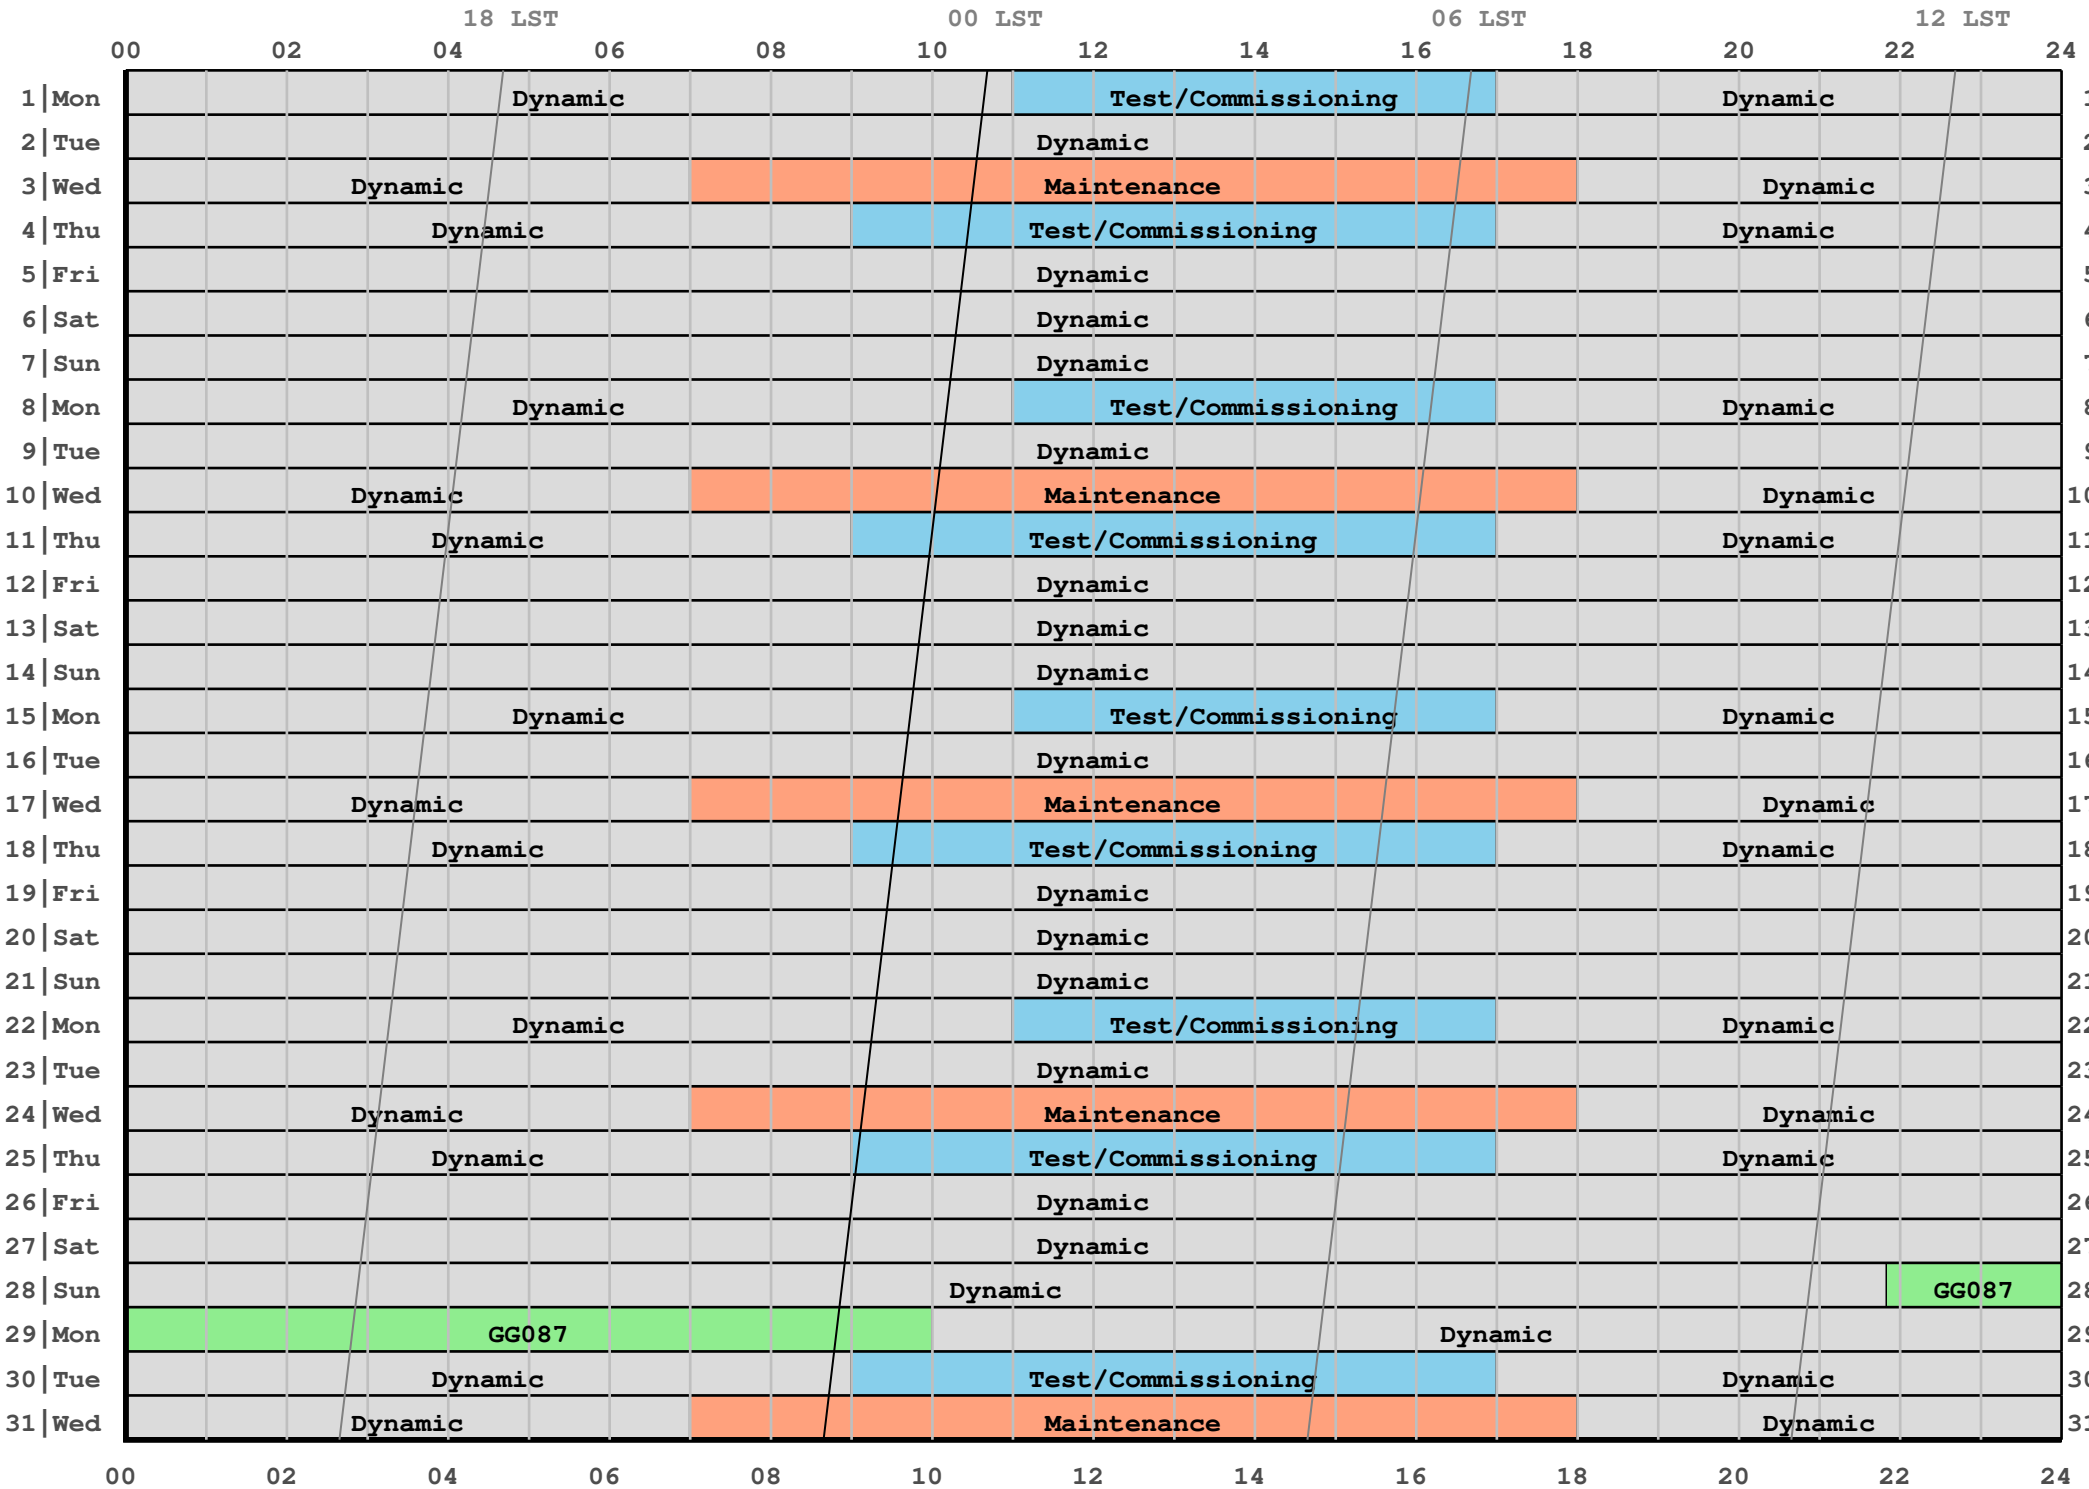

# 2023 May Schedule (in local Mountain Time)

B-config Jan19 - May29

### Fixed Date Observations

Project	Day	Mountain Time	Universal Time	Sidereal Day and Time	Comments
GG087	28	21:50 to 10:00	03:50 to 16:00	66830 13:05 to 01:17	Global VLBI+Y27

B-config Jan19 - May29

**Maintenance, Test/Commissioning, & Other**

	Day	Mountain Time	Universal Time	Sidereal Day and Time	Comments
Test/Commissioning	1	11:00 to 17:00	17:00 to 23:00	66802 00:27 to 06:27	
Maintenance	3	07:00 to 18:00	13:00 to 00:00	66804 20:34 to 07:36	
Test/Commissioning	4	09:00 to 17:00	15:00 to 23:00	66805 22:38 to 06:39	
Test/Commissioning	8	11:00 to 17:00	17:00 to 23:00	66809 00:54 to 06:55	
Maintenance	10	07:00 to 18:00	13:00 to 00:00	66811 21:01 to 08:03	
Test/Commissioning	11	09:00 to 17:00	15:00 to 23:00	66812 23:06 to 07:07	
Test/Commissioning	15	11:00 to 17:00	17:00 to 23:00	66816 01:22 to 07:23	
Maintenance	17	07:00 to 18:00	13:00 to 00:00	66818 21:29 to 08:31	
Test/Commissioning	18	09:00 to 17:00	15:00 to 23:00	66819 23:33 to 07:35	
Test/Commissioning	22	11:00 to 17:00	17:00 to 23:00	66823 01:49 to 07:50	
Maintenance	24	07:00 to 18:00	13:00 to 00:00	66825 21:57 to 08:58	
Test/Commissioning	25	09:00 to 17:00	15:00 to 23:00	66826 00:01 to 08:02	
Test/Commissioning	30	09:00 to 17:00	15:00 to 23:00	66831 00:21 to 08:22	
Maintenance	31	07:00 to 18:00	13:00 to 00:00	66832 22:24 to 09:26	

**B-config Jan19 - May29**

2023-05-24 10:13