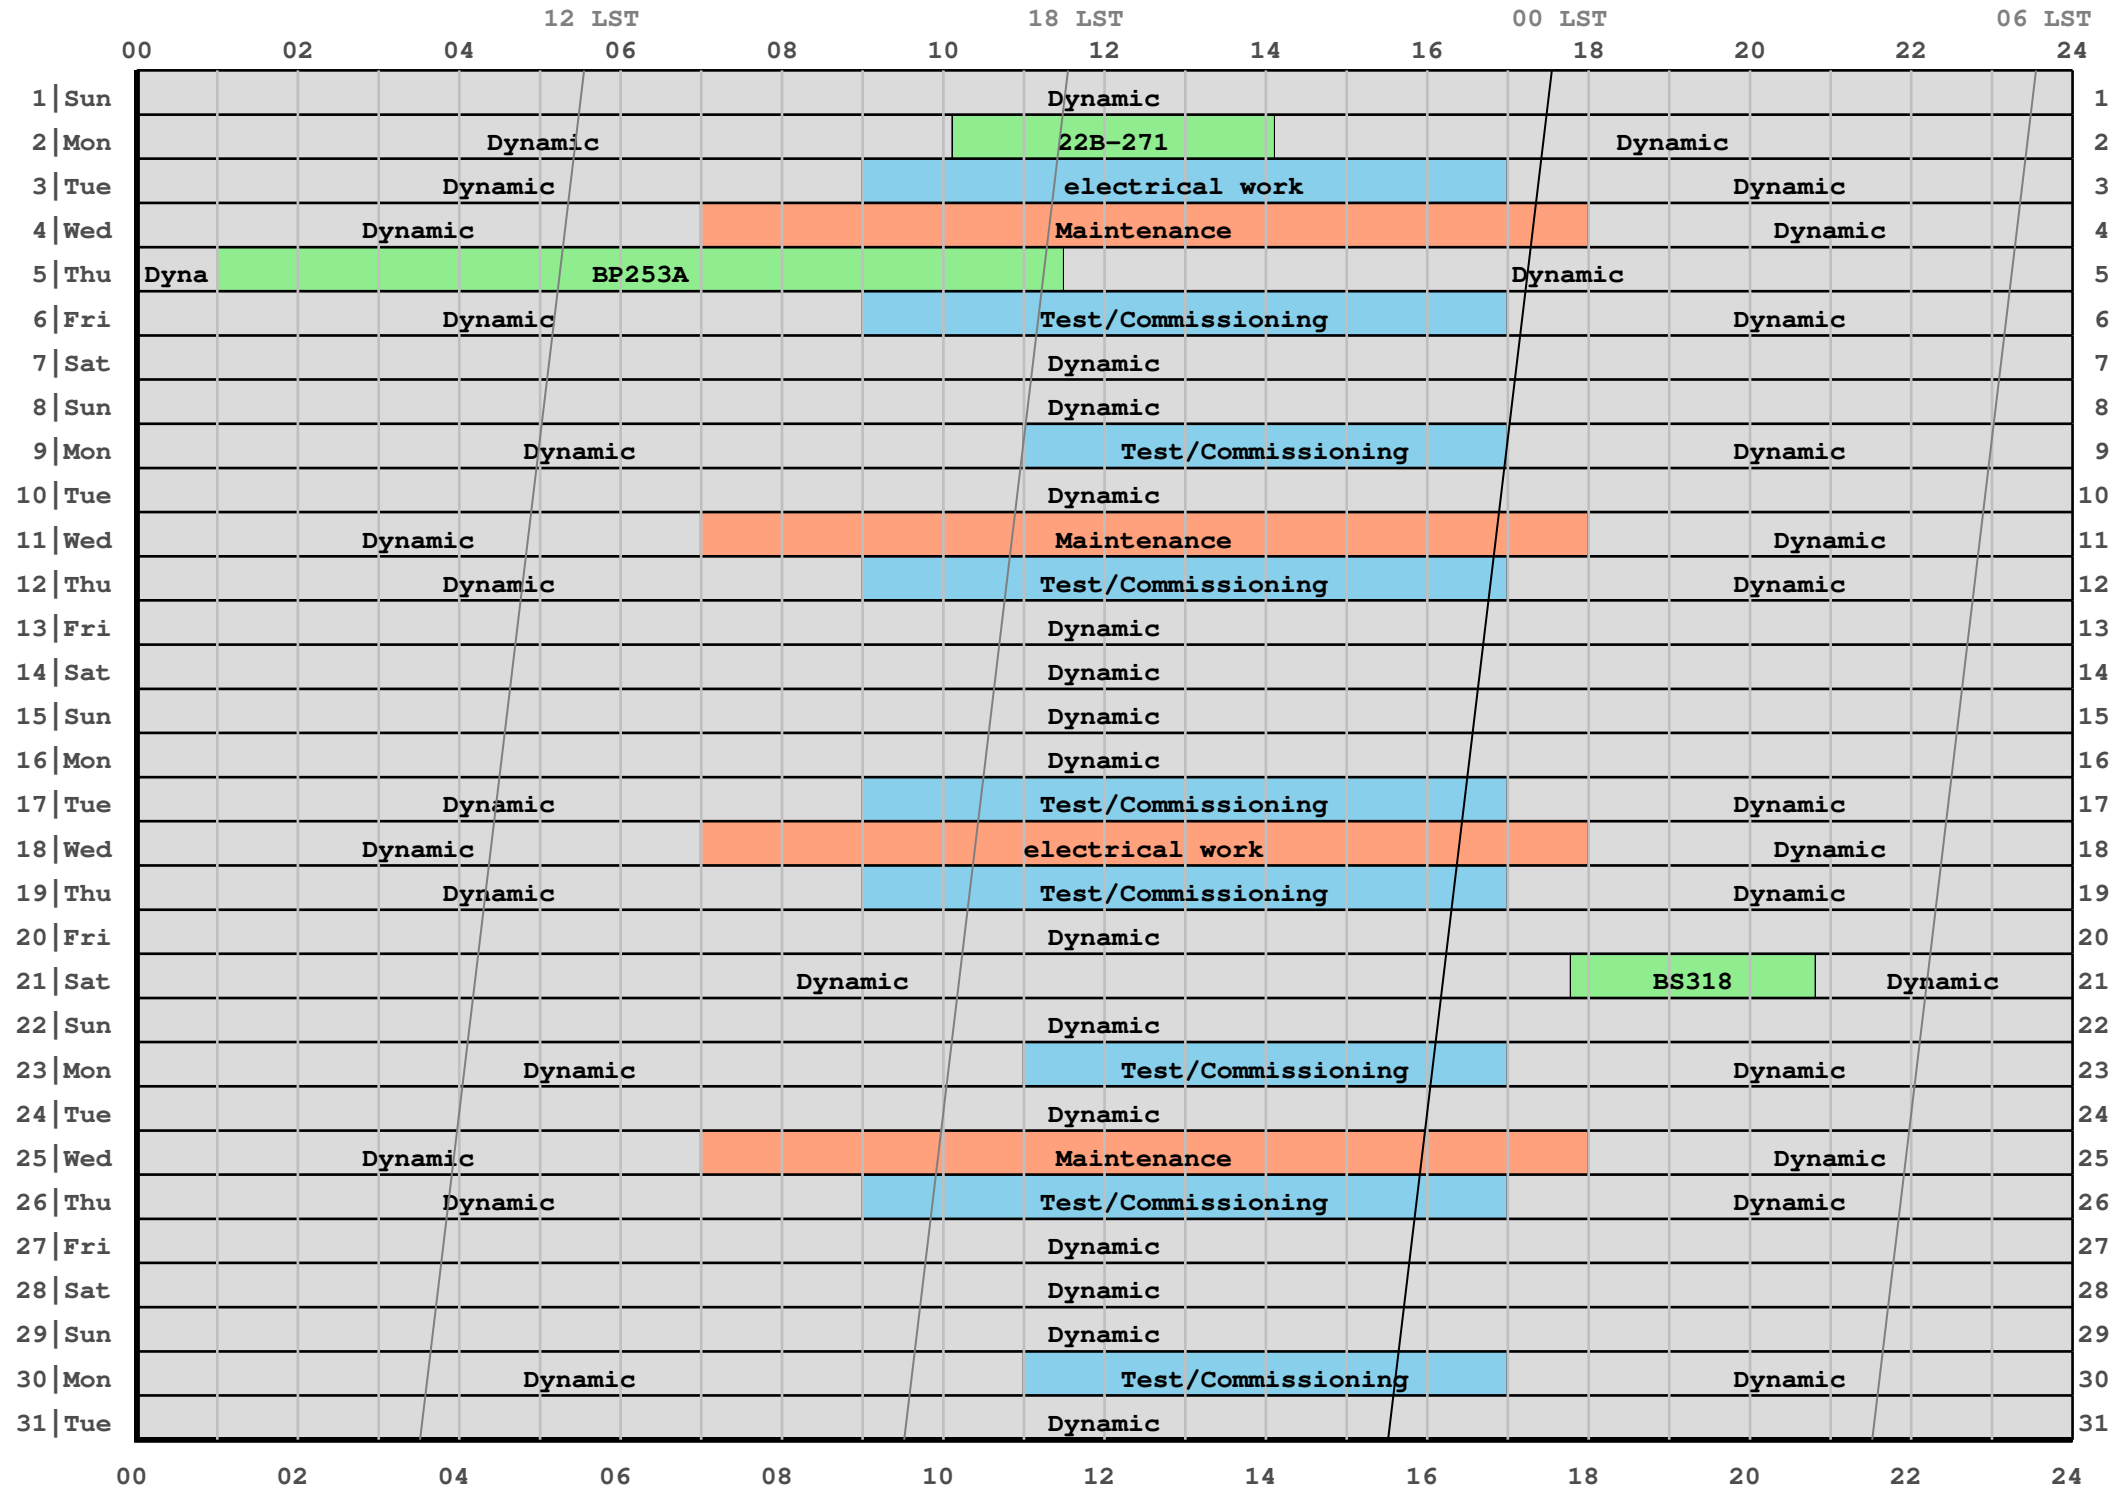

2023 January Schedule (in local Mountain Time)

B-config Jan19 - May29

Fixed Date Observations

Project	Day	Mountain Time	Universal Time	Sidereal Day and Time	Comments
22B-271	2	10:07 to 14:07	17:07 to 21:07	66682 16:44 to 20:45	
BP253A	5	01:00 to 11:30	08:00 to 18:30	66685 07:48 to 18:19	VLBA+Eb+Y27
BS318	21	17:47 to 20:49	00:47 to 03:49	66702 01:41 to 04:43	VLBA+Y27

B-config Jan19 - May29

Maintenance, Test/Commissioning, & Other

	Day	Mountain Time	Universal Time	Sidereal Day and Time	Comments
Test/Commissioning	3	09:00 to 17:00	16:00 to 00:00	66683 15:41 to 23:42	electrical work
Maintenance	4	07:00 to 18:00	14:00 to 01:00	66685 13:45 to 00:47	
Test/Commissioning	6	09:00 to 17:00	16:00 to 00:00	66686 15:53 to 23:54	
Test/Commissioning	9	11:00 to 17:00	18:00 to 00:00	66690 18:05 to 00:06	
Maintenance	11	07:00 to 18:00	14:00 to 01:00	66692 14:12 to 01:14	
Test/Commissioning	12	09:00 to 17:00	16:00 to 00:00	66693 16:17 to 00:18	
Test/Commissioning	17	09:00 to 17:00	16:00 to 00:00	66698 16:36 to 00:38	
Maintenance	18	07:00 to 18:00	14:00 to 01:00	66699 14:40 to 01:42	electrical work
Test/Commissioning	19	09:00 to 17:00	16:00 to 00:00	66700 16:44 to 00:46	
Test/Commissioning	23	11:00 to 17:00	18:00 to 00:00	66704 19:00 to 01:01	
Maintenance	25	07:00 to 18:00	14:00 to 01:00	66706 15:08 to 02:09	
Test/Commissioning	26	09:00 to 17:00	16:00 to 00:00	66707 17:12 to 01:13	
Test/Commissioning	30	11:00 to 17:00	18:00 to 00:00	66711 19:28 to 01:29	

B-config Jan19 - May29

2023-01-20 14:05