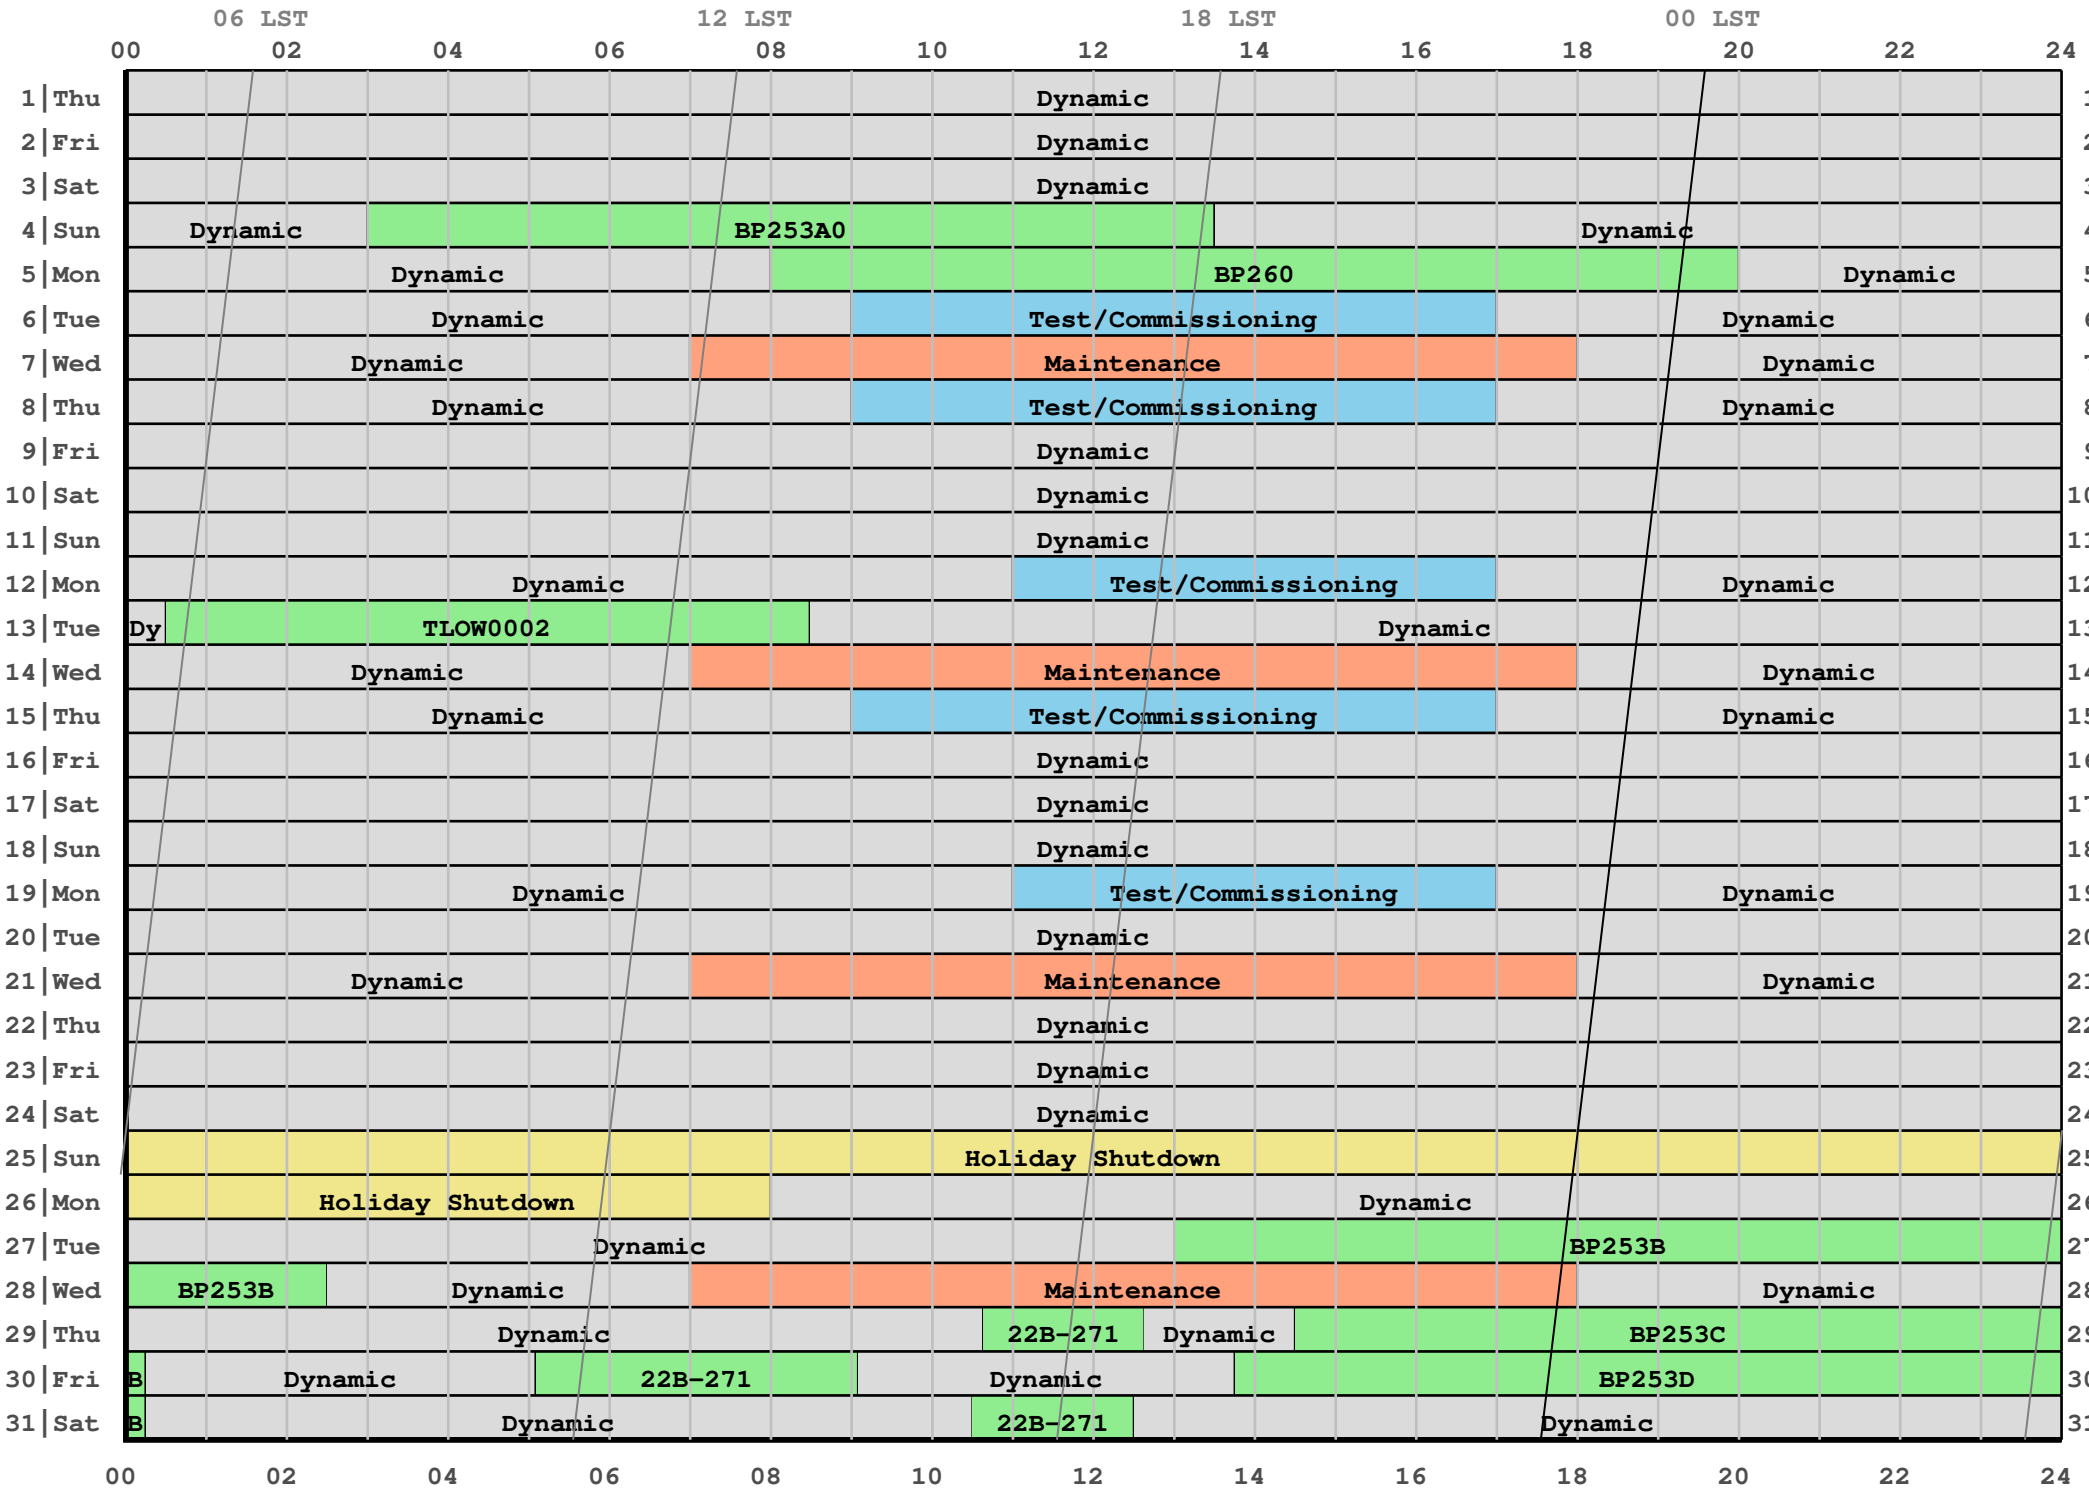

# 2022 December Schedule (in local Mountain Time)

**Fixed Date Observations**

Project	Day	Mountain Time	Universal Time	Sidereal Day and Time	Comments
BP253A0	4	03:00 to 13:30	10:00 to 20:30	66653 07:42 to 18:14	VLBA+Eb+Y27
BP260	5	08:00 to 20:00	15:00 to 03:00	66655 12:47 to 00:49	VLBA+Eb+Y27
TLOW0002	13	00:30 to 08:29	07:30 to 15:29	66662 05:47 to 13:47	Lunar observation
BP253B	27	13:00 to 02:30	20:00 to 09:30	66677 19:14 to 08:46	VLBA+Eb+Y27
22B-271	29	10:38 to 12:38	17:38 to 19:38	66678 17:00 to 19:00	
BP253C	29	14:30 to 00:15	21:30 to 07:15	66679 20:52 to 06:39	VLBA+Eb+Y27
22B-271	30	05:05 to 09:05	12:05 to 16:05	66679 11:30 to 15:30	
BP253D	30	13:45 to 00:15	20:45 to 07:15	66680 20:11 to 06:43	VLBA+Eb+Y27
22B-271	31	10:30 to 12:30	17:30 to 19:30	66680 17:00 to 19:00	

**Maintenance, Test/Commissioning, & Other**

	Day	Mountain Time	Universal Time	Sidereal Day and Time	Comments
Test/Commissioning	6	09:00 to 17:00	16:00 to 00:00	66655 13:51 to 21:52	
Maintenance	7	07:00 to 18:00	14:00 to 01:00	66656 11:54 to 22:56	
Test/Commissioning	8	09:00 to 17:00	16:00 to 00:00	66657 13:59 to 22:00	
Test/Commissioning	12	11:00 to 17:00	18:00 to 00:00	66661 16:15 to 22:16	
Maintenance	14	07:00 to 18:00	14:00 to 01:00	66663 12:22 to 23:24	
Test/Commissioning	15	09:00 to 17:00	16:00 to 00:00	66664 14:26 to 22:28	
Test/Commissioning	19	11:00 to 17:00	18:00 to 00:00	66668 16:42 to 22:43	
Maintenance	21	07:00 to 18:00	14:00 to 01:00	66670 12:50 to 23:51	
Other	25	00:00 to 08:00	07:00 to 15:00	66675 06:04 to 14:09	Holiday Shutdown
Maintenance	28	07:00 to 18:00	14:00 to 01:00	66678 13:17 to 00:19	

C-configuration: 2022 Oct 06 - 2023 Jan 03

2022-12-21 11:17