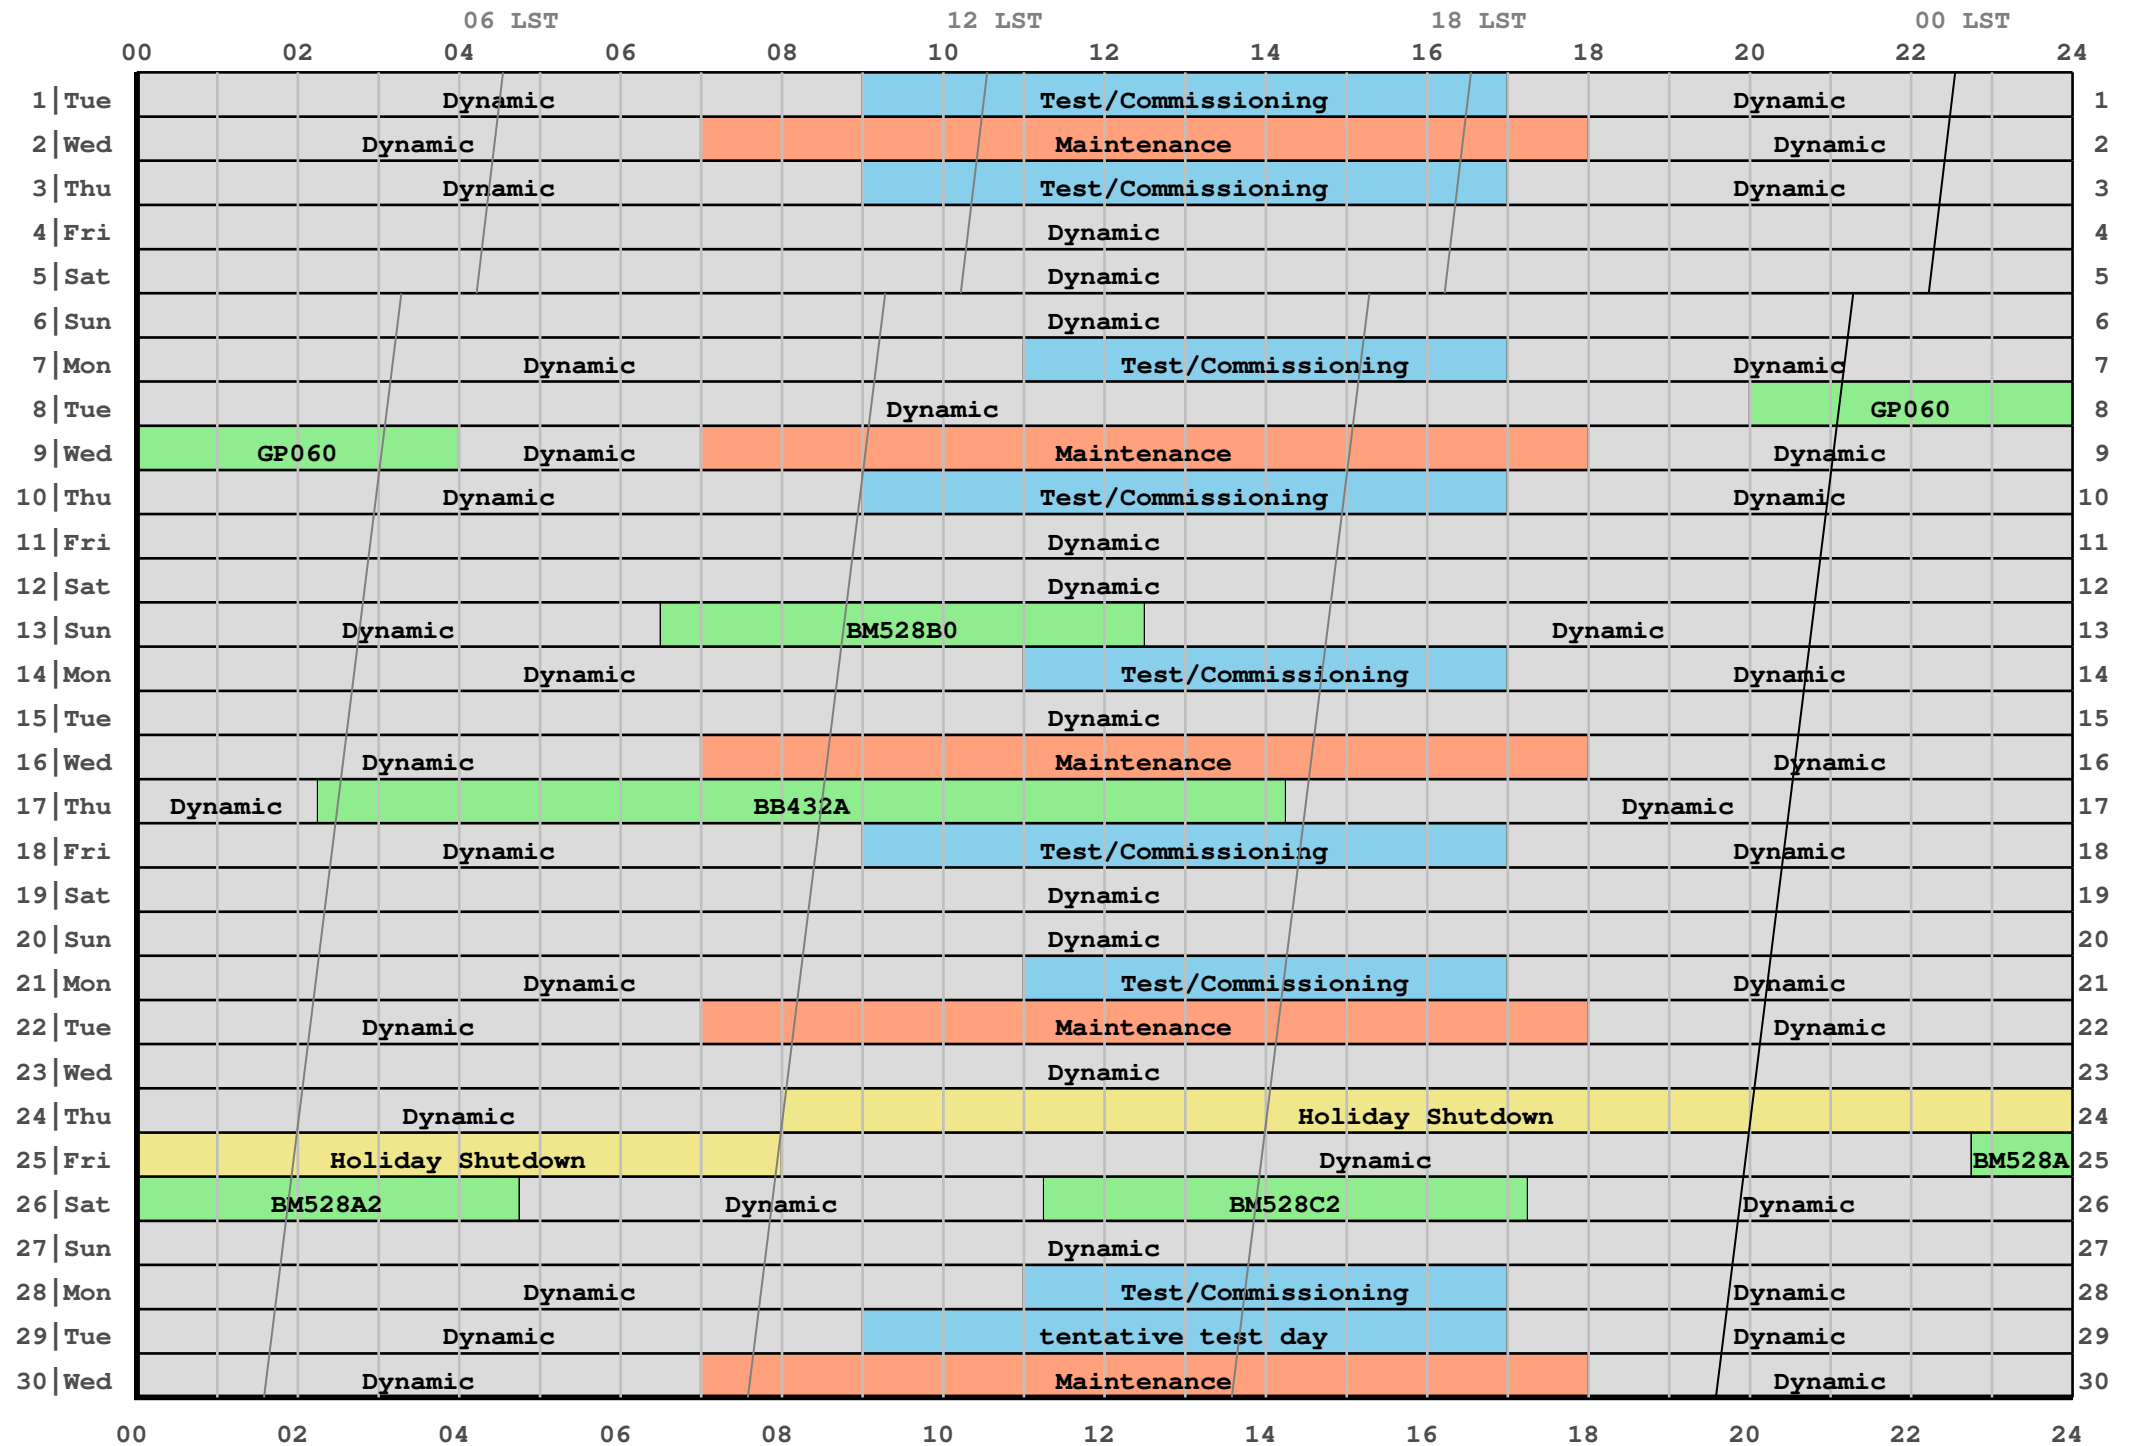

# 2022 November Schedule (in local Mountain Time)

C-configuration: 2022 Oct 06 - 2023 Jan 03

### Fixed Date Observations

Project	Day	Mountain Time	Universal Time	Sidereal Day and Time	Comments
GP060	8	20:00 to 04:00	03:00 to 11:00	66628 23:02 to 07:03	VLBA+Y27 (Global)
BM528B0	13	06:30 to 12:30	13:30 to 19:30	66632 09:50 to 15:51	VLBA+Eb+Gb+Y27
BB432A	17	02:15 to 14:15	09:15 to 21:15	66636 05:50 to 17:52	VLBA+Eb+Y27
BM528A2	25	22:45 to 04:45	05:45 to 11:45	66645 02:55 to 08:56	VLBA+Eb+Gb+Y27
BM528C2	26	11:15 to 17:15	18:15 to 00:15	66645 15:27 to 21:28	VLBA+Eb+Gb+Y27

**Maintenance, Test/Commissioning, & Other**

	Day	Mountain Time	Universal Time	Sidereal Day and Time	Comments
Test/Commissioning	1	09:00 to 17:00	15:00 to 23:00	66620 10:33 to 18:34	
Maintenance	2	07:00 to 18:00	13:00 to 00:00	66621 08:36 to 19:38	
Test/Commissioning	3	09:00 to 17:00	15:00 to 23:00	66622 10:40 to 18:42	
Test/Commissioning	7	11:00 to 17:00	18:00 to 00:00	66626 13:57 to 19:58	
Maintenance	9	07:00 to 18:00	14:00 to 01:00	66628 10:04 to 21:06	
Test/Commissioning	10	09:00 to 17:00	16:00 to 00:00	66629 12:08 to 20:10	
Test/Commissioning	14	11:00 to 17:00	18:00 to 00:00	66633 14:24 to 20:25	
Maintenance	16	07:00 to 18:00	14:00 to 01:00	66635 10:32 to 21:33	
Test/Commissioning	18	09:00 to 17:00	16:00 to 00:00	66637 12:40 to 20:41	
Test/Commissioning	21	11:00 to 17:00	18:00 to 00:00	66640 14:52 to 20:53	
Maintenance	22	07:00 to 18:00	14:00 to 01:00	66641 10:55 to 21:57	
Other	24	08:00 to 08:00	15:00 to 15:00	66644 12:03 to 12:07	Holiday Shutdown
Test/Commissioning	28	11:00 to 17:00	18:00 to 00:00	66647 15:20 to 21:20	
Test/Commissioning	29	09:00 to 17:00	16:00 to 00:00	66648 13:23 to 21:24	tentative test day
Maintenance	30	07:00 to 18:00	14:00 to 01:00	66649 11:27 to 22:29	