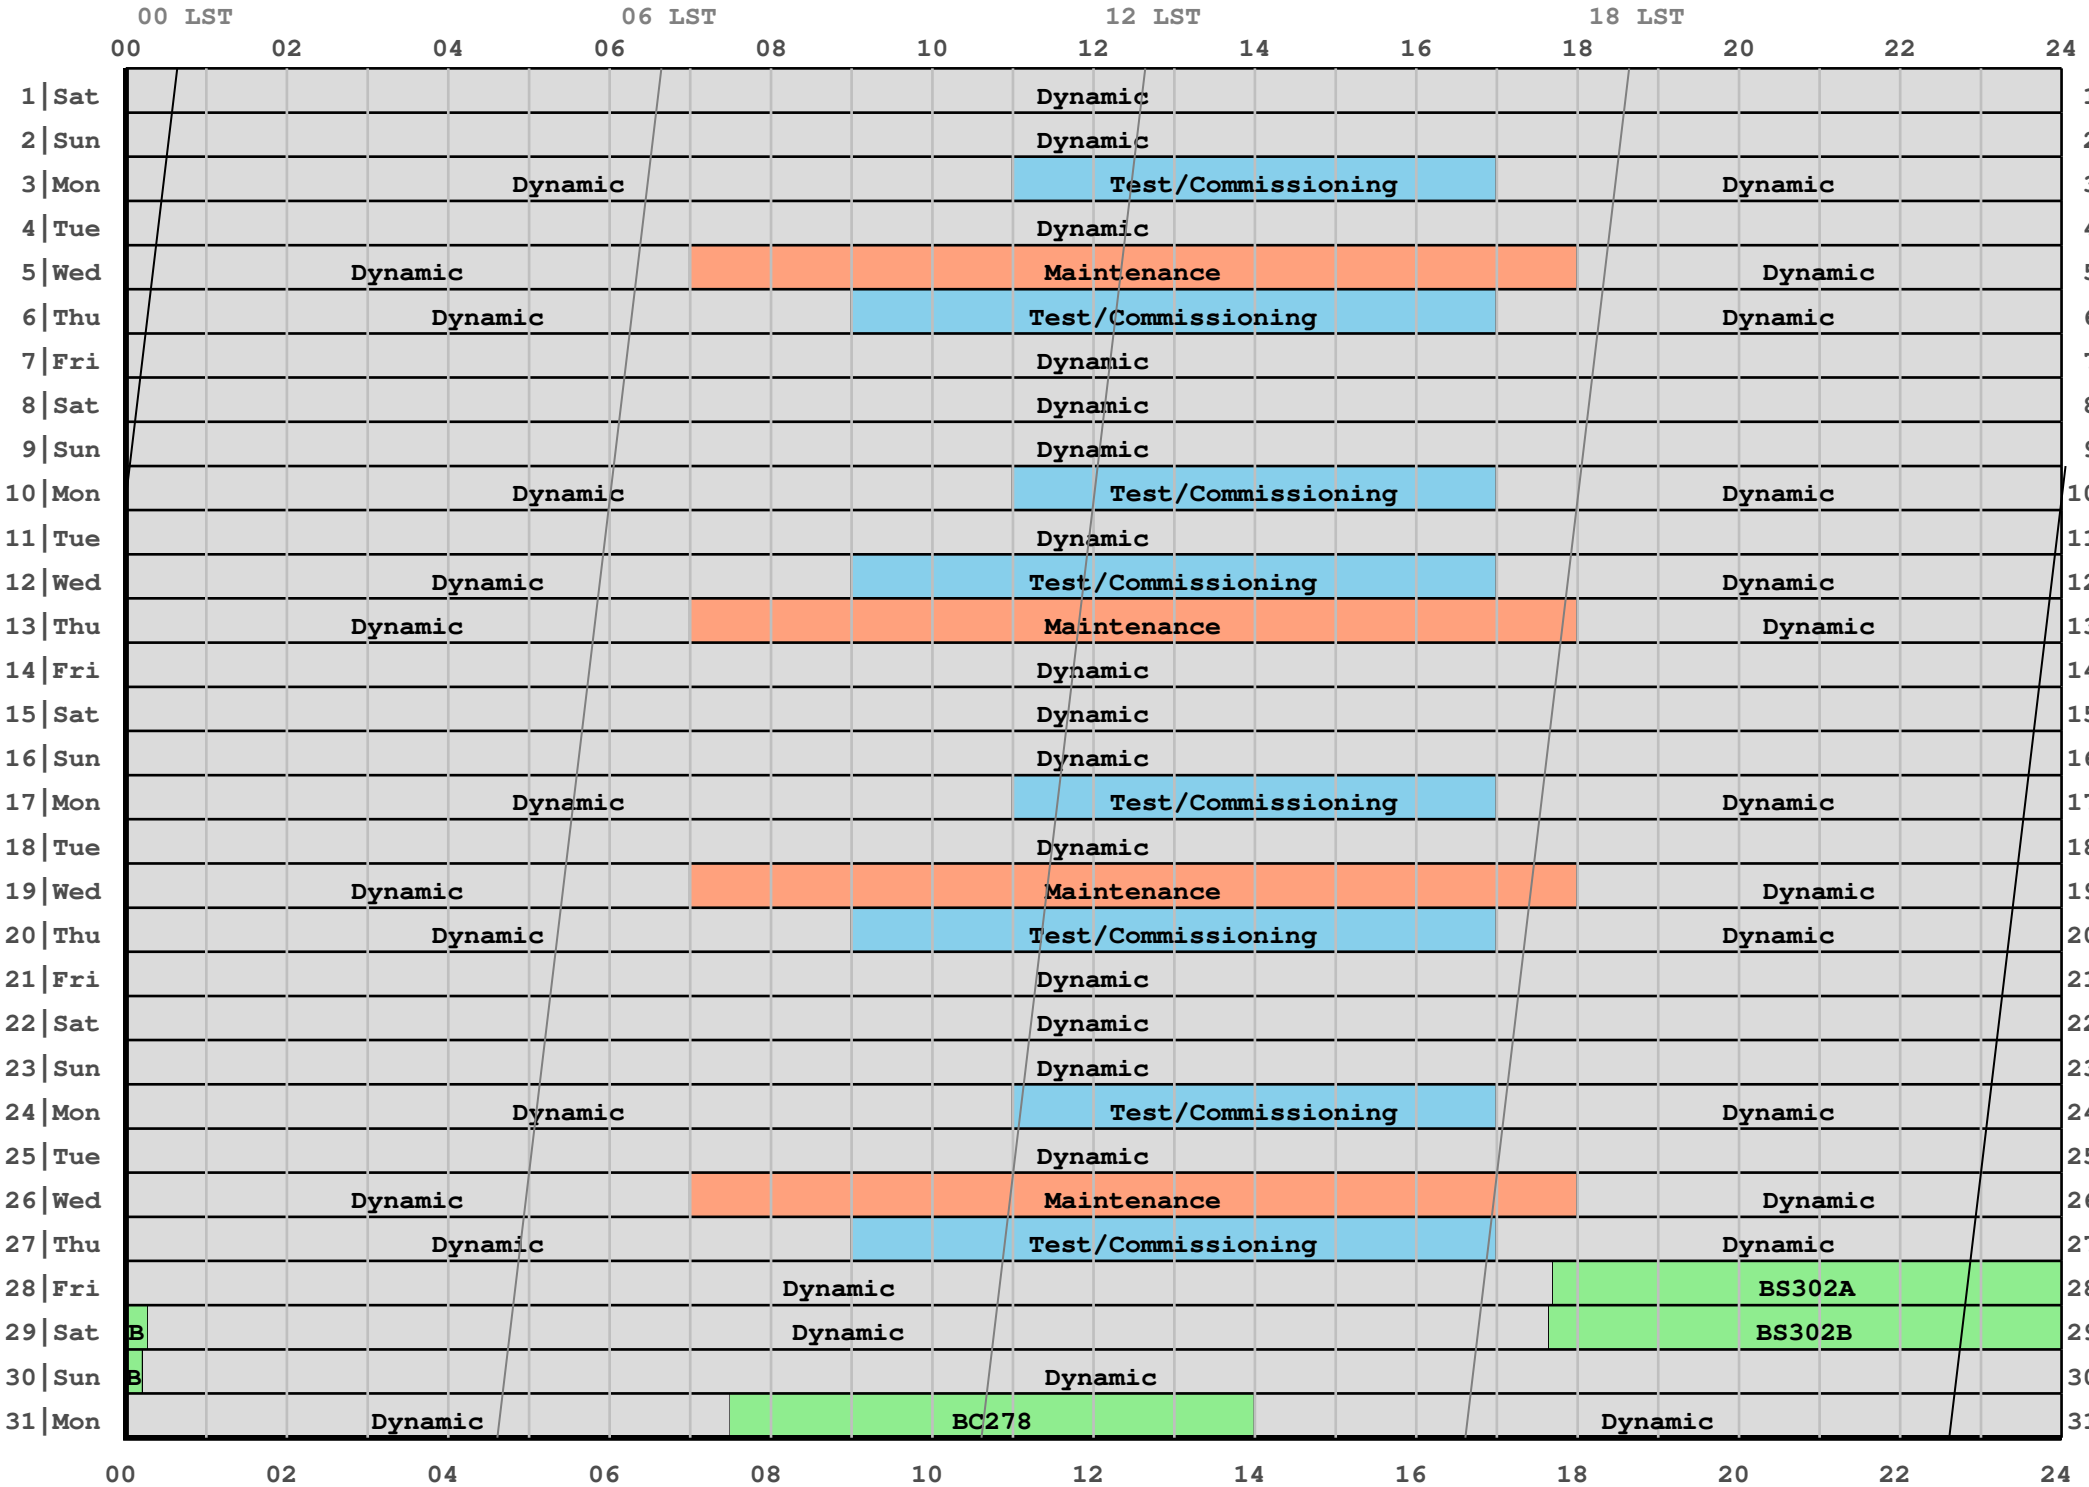

2022 October Schedule (in local Mountain Time)

C-configuration: 2022 Oct 06 - 2023 Jan 03

Fixed Date Observations

Project	Day	Mountain Time	Universal Time	Sidereal Day and Time	Comments
BS302A	28	17:42 to 00:17	23:42 to 06:17	66617 19:00 to 01:36	VLBA+Y27
BS302B	29	17:39 to 00:13	23:39 to 06:13	66618 19:01 to 01:36	VLBA+Y27
BC278	31	07:30 to 14:00	13:30 to 20:00	66619 08:58 to 15:29	VLBA+Y27

Maintenance, Test/Commissioning, & Other

	Day	Mountain Time	Universal Time	Sidereal Day and Time	Comments
Test/Commissioning	3	11:00 to 17:00	17:00 to 23:00	66591 10:39 to 16:40	
Maintenance	5	07:00 to 18:00	13:00 to 00:00	66593 06:46 to 17:48	
Test/Commissioning	6	09:00 to 17:00	15:00 to 23:00	66594 08:50 to 16:51	
Test/Commissioning	10	11:00 to 17:00	17:00 to 23:00	66598 11:06 to 17:07	
Test/Commissioning	12	09:00 to 17:00	15:00 to 23:00	66600 09:14 to 17:15	
Maintenance	13	07:00 to 18:00	13:00 to 00:00	66601 07:17 to 18:19	
Test/Commissioning	17	11:00 to 17:00	17:00 to 23:00	66605 11:34 to 17:35	
Maintenance	19	07:00 to 18:00	13:00 to 00:00	66607 07:41 to 18:43	
Test/Commissioning	20	09:00 to 17:00	15:00 to 23:00	66608 09:45 to 17:47	
Test/Commissioning	24	11:00 to 17:00	17:00 to 23:00	66612 12:01 to 18:02	
Maintenance	26	07:00 to 18:00	13:00 to 00:00	66614 08:09 to 19:10	
Test/Commissioning	27	09:00 to 17:00	15:00 to 23:00	66615 10:13 to 18:14	

C-configuration: 2022 Oct 06 - 2023 Jan 03

2022-10-27 10:38