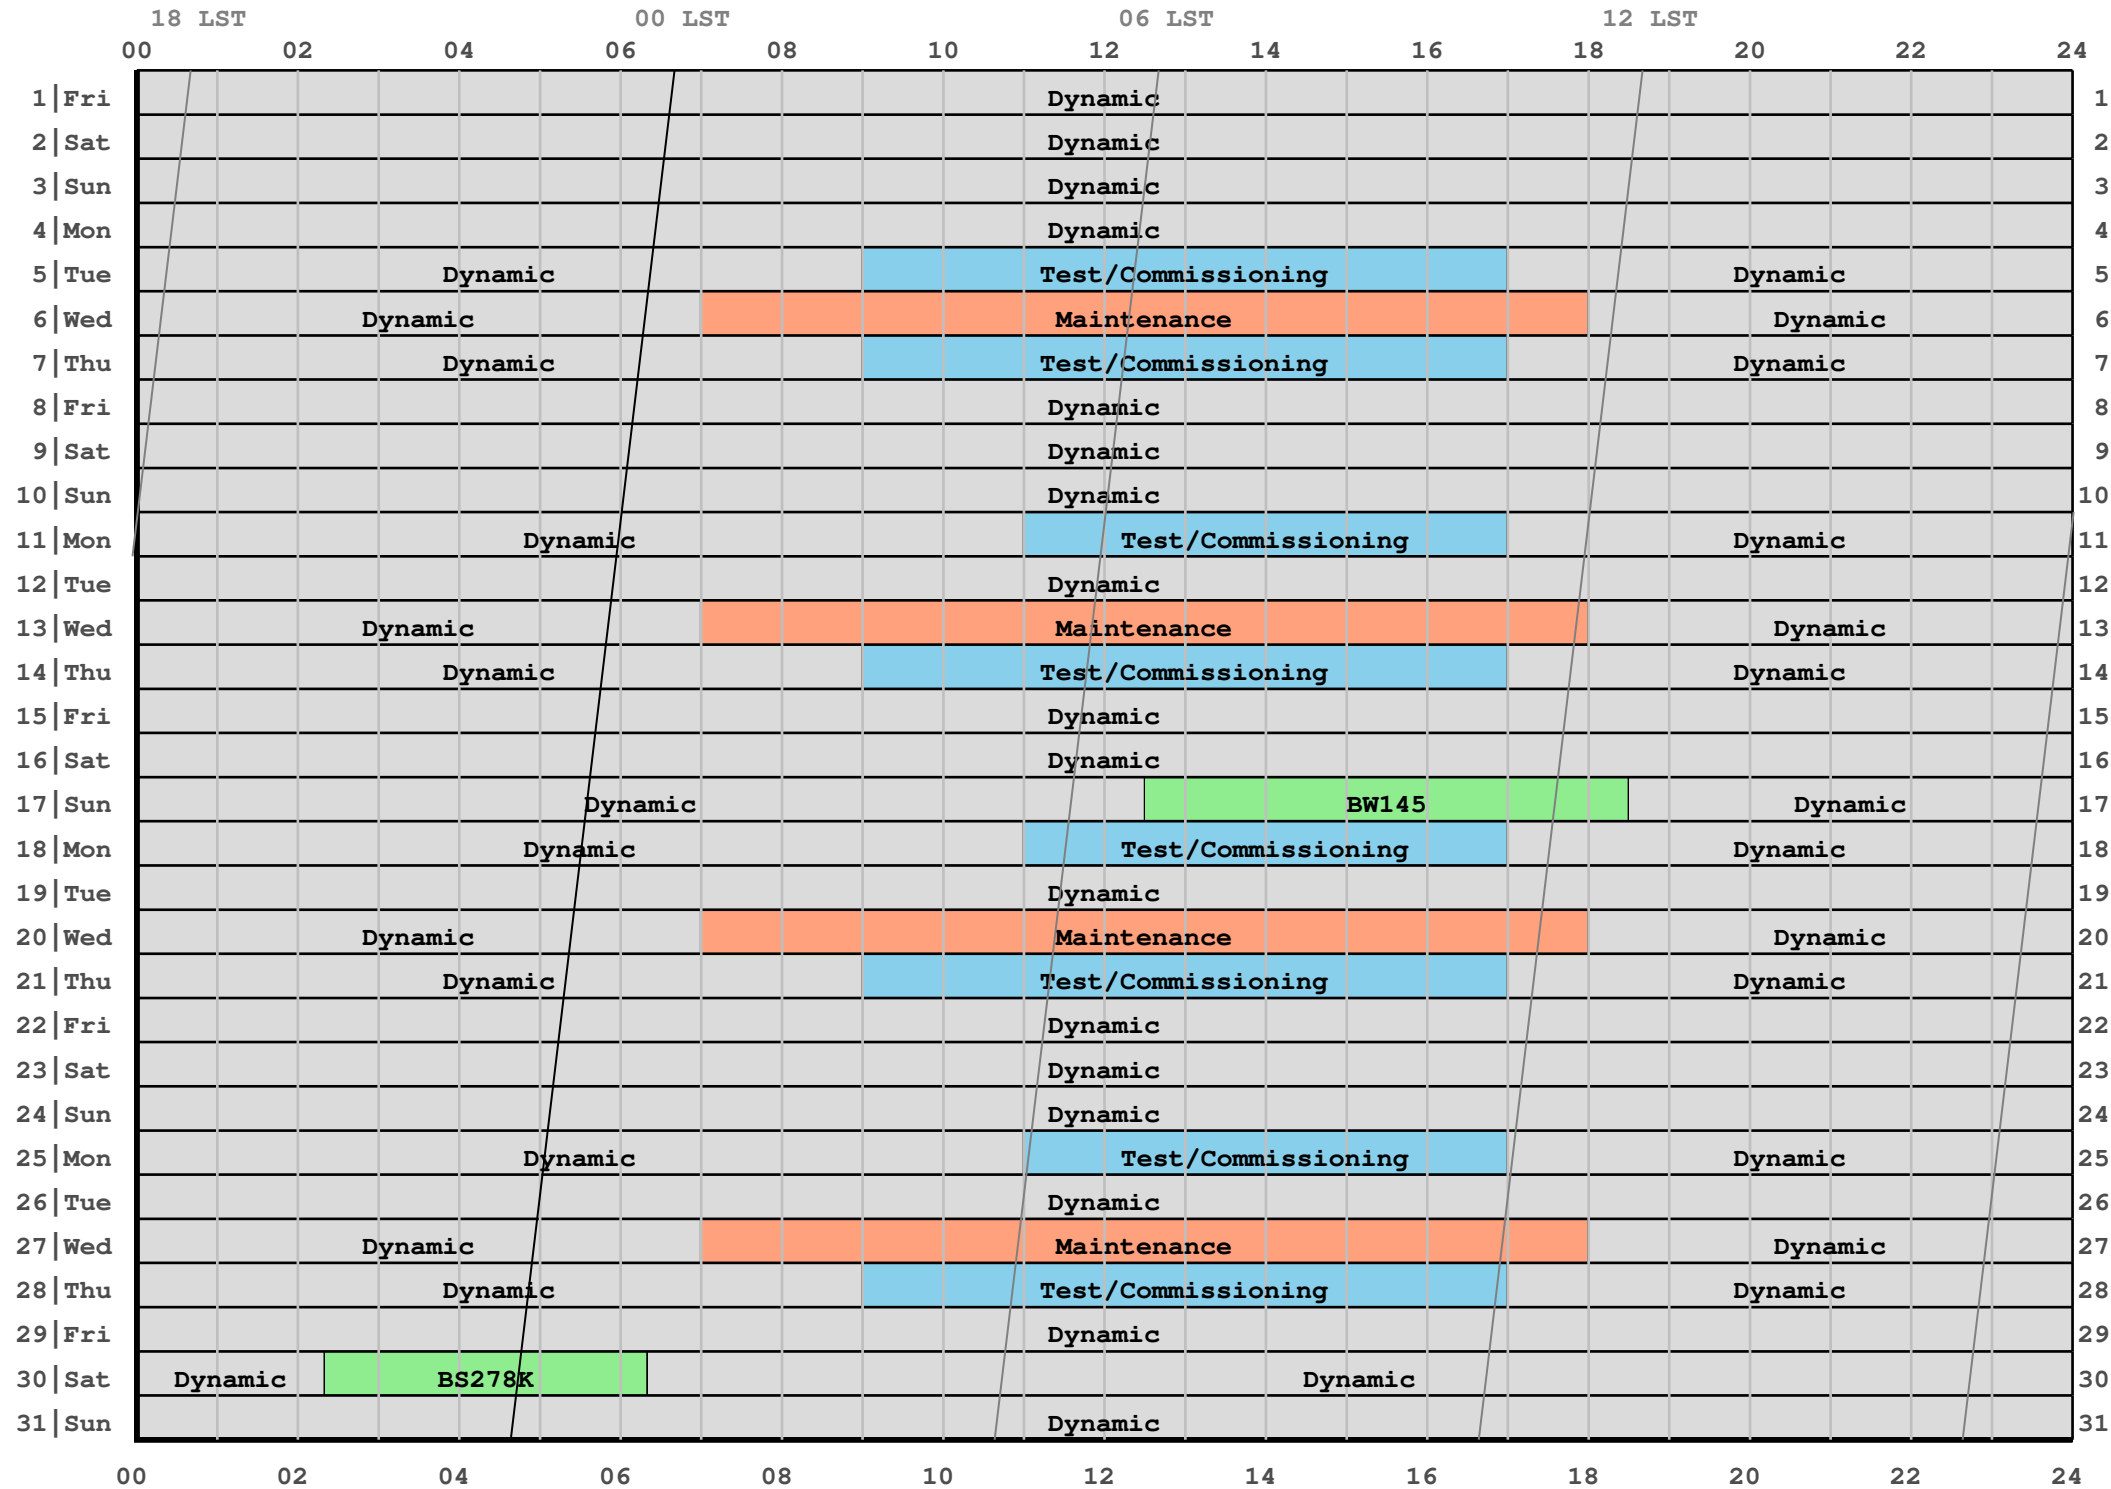

# 2022 July Schedule (in local Mountain Time)

A-config: March 04 - July 05 and D-config: July 22 - Sept 26

### Fixed Date Observations

Project	Day	Mountain Time	Universal Time	Sidereal Day and Time	Comments
BW145	17	12:30 to 18:30	18:30 to 00:30	66513 07:01 to 13:02	VLBA+Eb+Gb+Y27
BS278K	30	02:20 to 06:20	08:20 to 12:20	66526 21:41 to 01:42	VLBA+Eb+Y27

A-config: March 04 - July 05 and D-config: July 22 - Sept 26

### Maintenance, Test/Commissioning, & Other

	Day	Mountain Time	Universal Time	Sidereal Day and Time	Comments
Test/Commissioning	5	09:00 to 17:00	15:00 to 23:00	66501 02:43 to 10:45	
Maintenance	6	07:00 to 18:00	13:00 to 00:00	66502 00:47 to 11:49	
Test/Commissioning	7	09:00 to 17:00	15:00 to 23:00	66503 02:51 to 10:53	
Test/Commissioning	11	11:00 to 17:00	17:00 to 23:00	66507 05:07 to 11:08	
Maintenance	13	07:00 to 18:00	13:00 to 00:00	66509 01:15 to 12:16	
Test/Commissioning	14	09:00 to 17:00	15:00 to 23:00	66510 03:19 to 11:20	
Test/Commissioning	18	11:00 to 17:00	17:00 to 23:00	66514 05:35 to 11:36	
Maintenance	20	07:00 to 18:00	13:00 to 00:00	66516 01:42 to 12:44	
Test/Commissioning	21	09:00 to 17:00	15:00 to 23:00	66517 03:46 to 11:48	
Test/Commissioning	25	11:00 to 17:00	17:00 to 23:00	66521 06:03 to 12:04	
Maintenance	27	07:00 to 18:00	13:00 to 00:00	66523 02:10 to 13:12	
Test/Commissioning	28	09:00 to 17:00	15:00 to 23:00	66524 04:14 to 12:15	