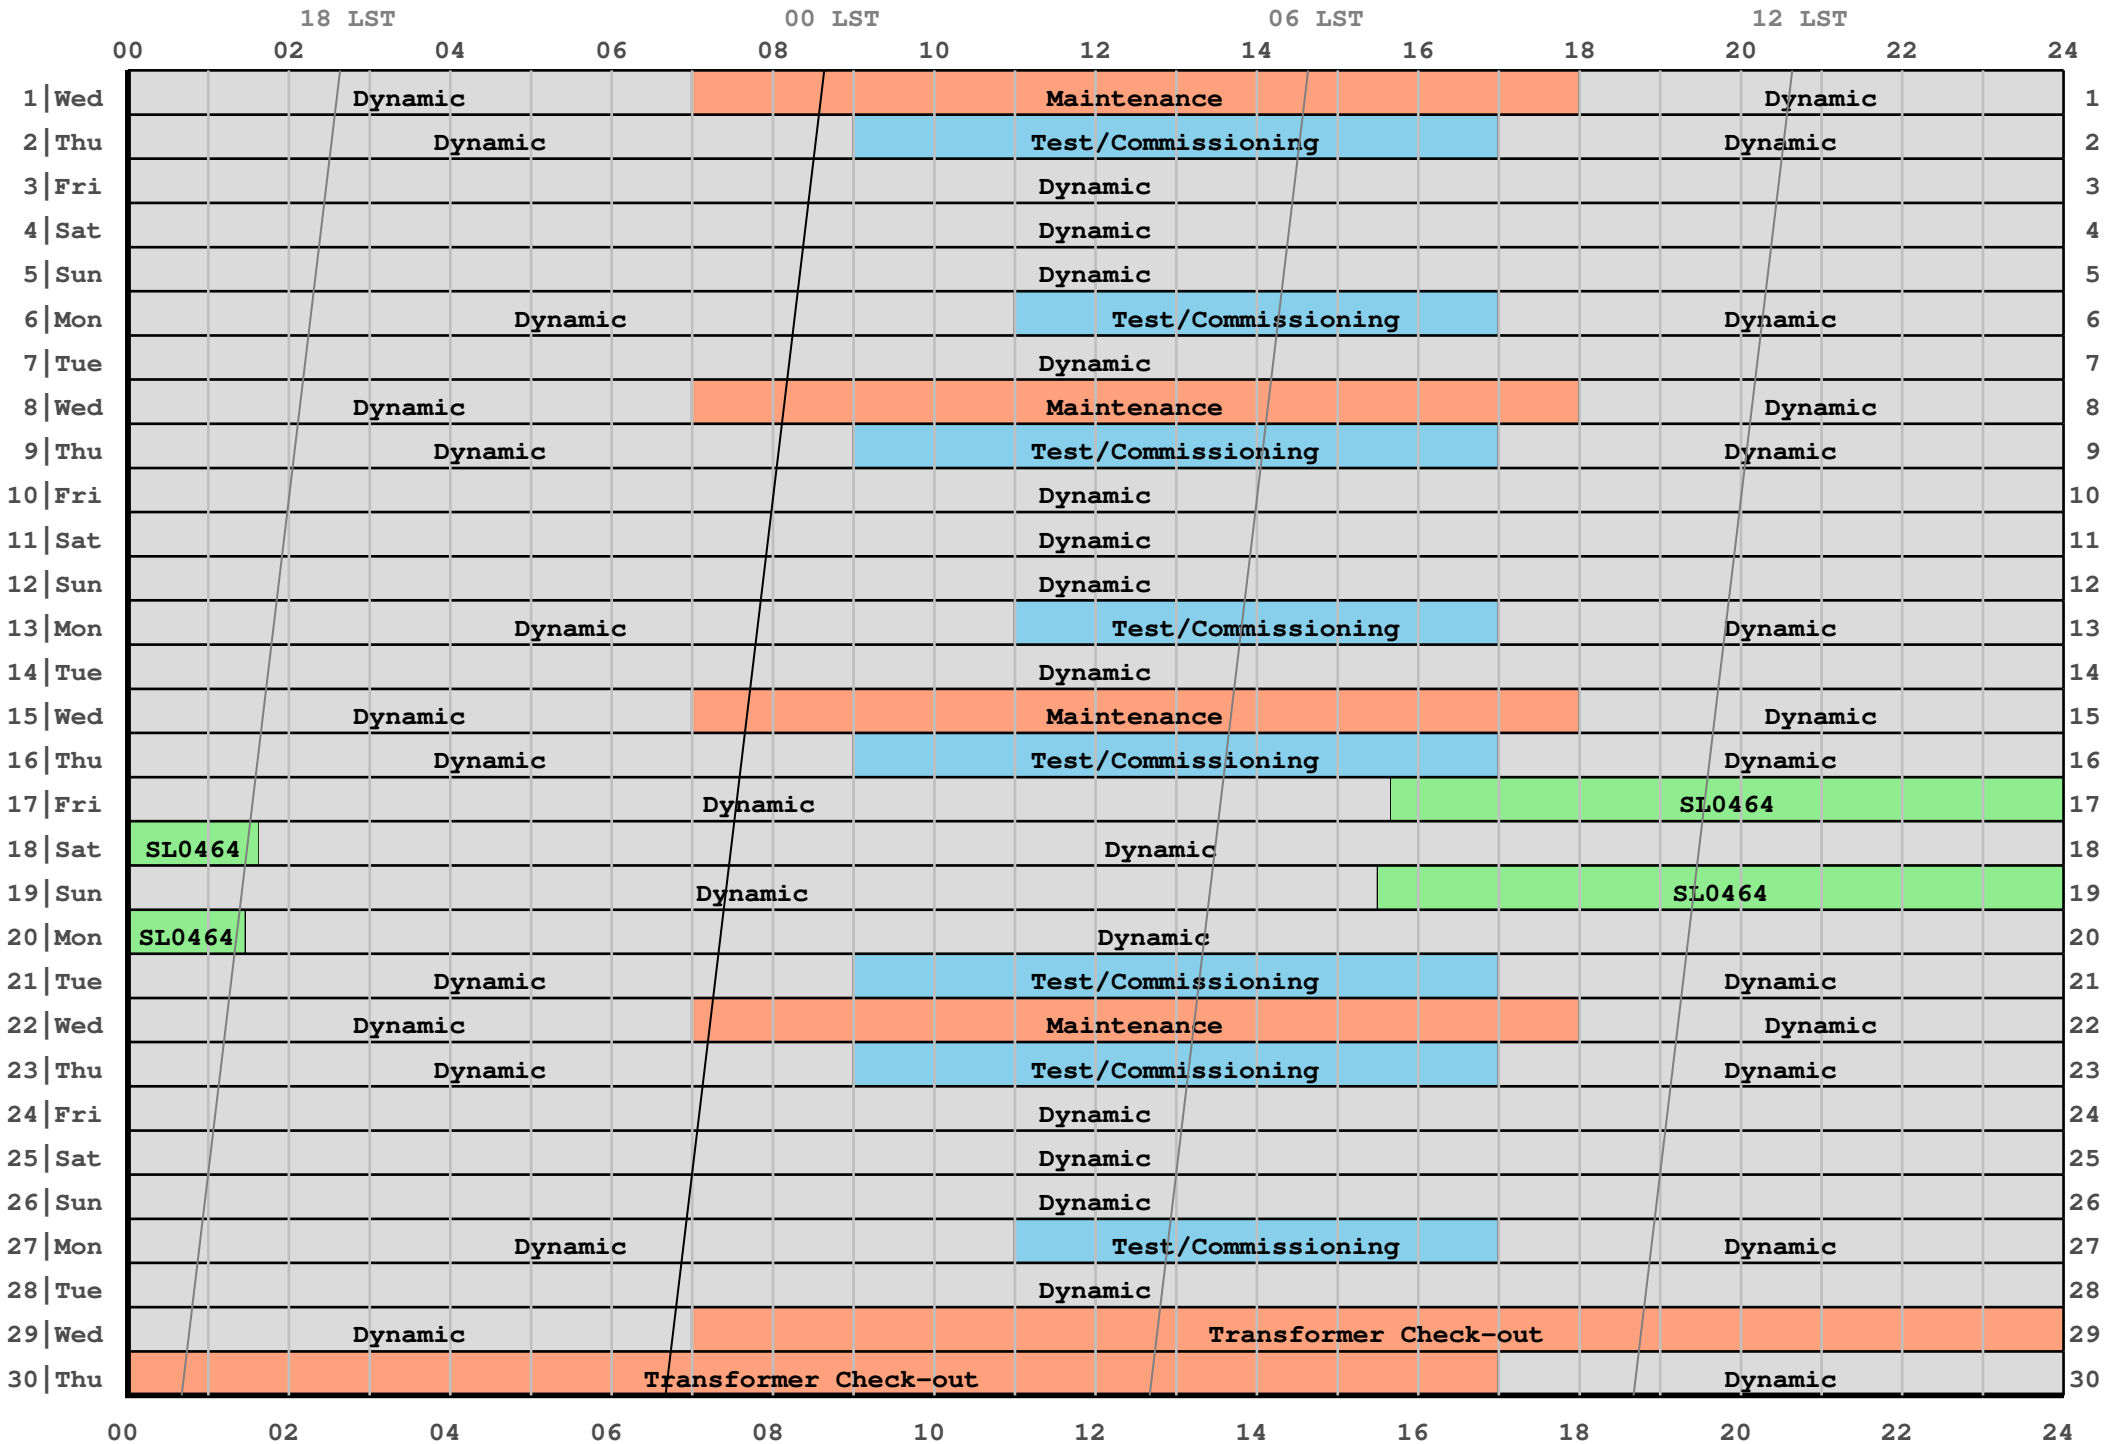

2022 June Schedule (in local Mountain Time)

A-configuration: March 04 - July 05

Fixed Date Observations

Project	Day	Mountain Time	Universal Time	Sidereal Day and Time	Comments
SL0464	17	15:40 to 01:38	21:40 to 07:38	66483 08:14 to 18:13	coord. w/ XMM-Newton
SL0464	19	15:30 to 01:28	21:30 to 07:28	66485 08:11 to 18:11	coord. w/ XMM-Newton

A-configuration: March 04 - July 05

Maintenance, Test/Commissioning, & Other

	Day	Mountain Time	Universal Time	Sidereal Day and Time	Comments
Maintenance	1	07:00 to 18:00	13:00 to 00:00	66467 22:29 to 09:31	
Test/Commissioning	2	09:00 to 17:00	15:00 to 23:00	66468 00:33 to 08:35	
Test/Commissioning	6	11:00 to 17:00	17:00 to 23:00	66472 02:49 to 08:50	
Maintenance	8	07:00 to 18:00	13:00 to 00:00	66474 22:57 to 09:58	
Test/Commissioning	9	09:00 to 17:00	15:00 to 23:00	66475 01:01 to 09:02	
Test/Commissioning	13	11:00 to 17:00	17:00 to 23:00	66479 03:17 to 09:18	
Maintenance	15	07:00 to 18:00	13:00 to 00:00	66481 23:24 to 10:26	
Test/Commissioning	16	09:00 to 17:00	15:00 to 23:00	66482 01:28 to 09:30	
Test/Commissioning	21	09:00 to 17:00	15:00 to 23:00	66487 01:48 to 09:50	
Maintenance	22	07:00 to 18:00	13:00 to 00:00	66488 23:52 to 10:54	
Test/Commissioning	23	09:00 to 17:00	15:00 to 23:00	66489 01:56 to 09:57	
Test/Commissioning	27	11:00 to 17:00	17:00 to 23:00	66493 04:12 to 10:13	
Maintenance	29	07:00 to 17:00	13:00 to 23:00	66496 00:19 to 10:25	Transformer Check-out

A-configuration: March 04 - July 05

2022-06-30 13:37