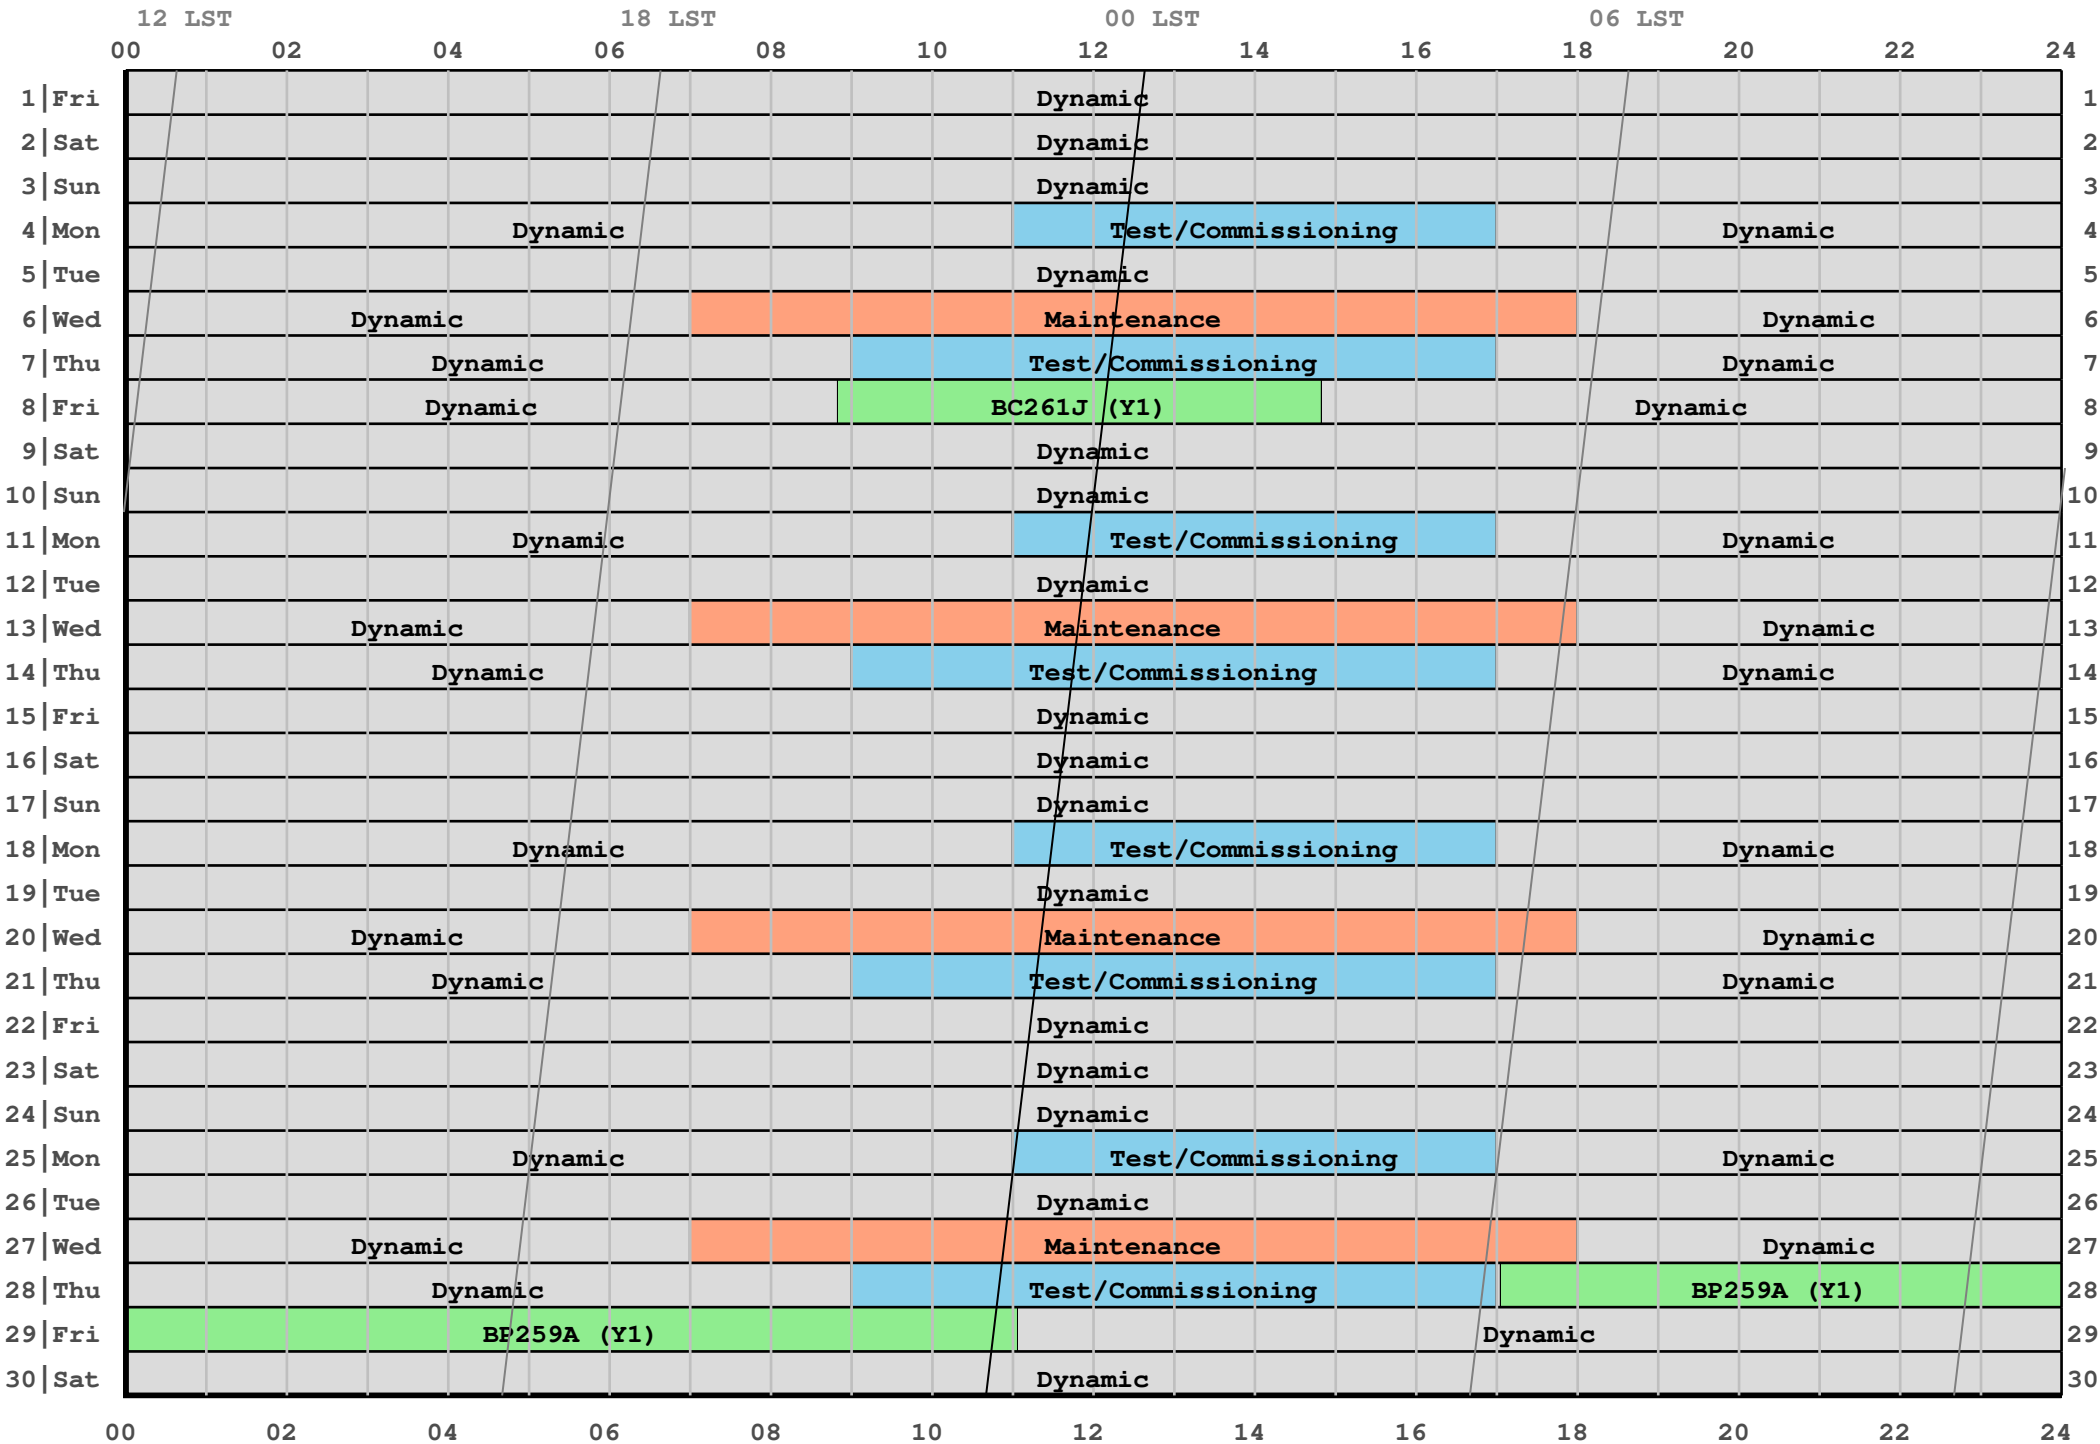

2022 April Schedule (in local Mountain Time)

A-configuration: March 04 - July 05

Fixed Date Observations

Project	Day	Mountain Time	Universal Time	Sidereal Day and Time	Comments
BC261J (Y1)	8	08:50 to 14:50	14:50 to 20:50	66413 20:46 to 02:47	VLBA+Y1
BP259A (Y1)	28	17:03 to 11:04	23:03 to 17:04	66434 06:20 to 00:24	VLBA+Y1

A-configuration: March 04 - July 05

Maintenance, Test/Commissioning, & Other

	Day	Mountain Time	Universal Time	Sidereal Day and Time	Comments
Test/Commissioning	4	11:00 to 17:00	17:00 to 23:00	66409 22:41 to 04:42	
Maintenance	6	07:00 to 18:00	13:00 to 00:00	66411 18:48 to 05:50	
Test/Commissioning	7	09:00 to 17:00	15:00 to 23:00	66412 20:53 to 04:54	
Test/Commissioning	11	11:00 to 17:00	17:00 to 23:00	66416 23:09 to 05:10	
Maintenance	13	07:00 to 18:00	13:00 to 00:00	66418 19:16 to 06:18	
Test/Commissioning	14	09:00 to 17:00	15:00 to 23:00	66419 21:20 to 05:21	
Test/Commissioning	18	11:00 to 17:00	17:00 to 23:00	66423 23:36 to 05:37	
Maintenance	20	07:00 to 18:00	13:00 to 00:00	66425 19:43 to 06:45	
Test/Commissioning	21	09:00 to 17:00	15:00 to 23:00	66426 21:48 to 05:49	
Test/Commissioning	25	11:00 to 17:00	17:00 to 23:00	66430 00:04 to 06:05	
Maintenance	27	07:00 to 18:00	13:00 to 00:00	66432 20:11 to 07:13	
Test/Commissioning	28	09:00 to 17:00	15:00 to 23:00	66433 22:15 to 06:17	

A-configuration: March 04 - July 05

2022-04-28 14:08