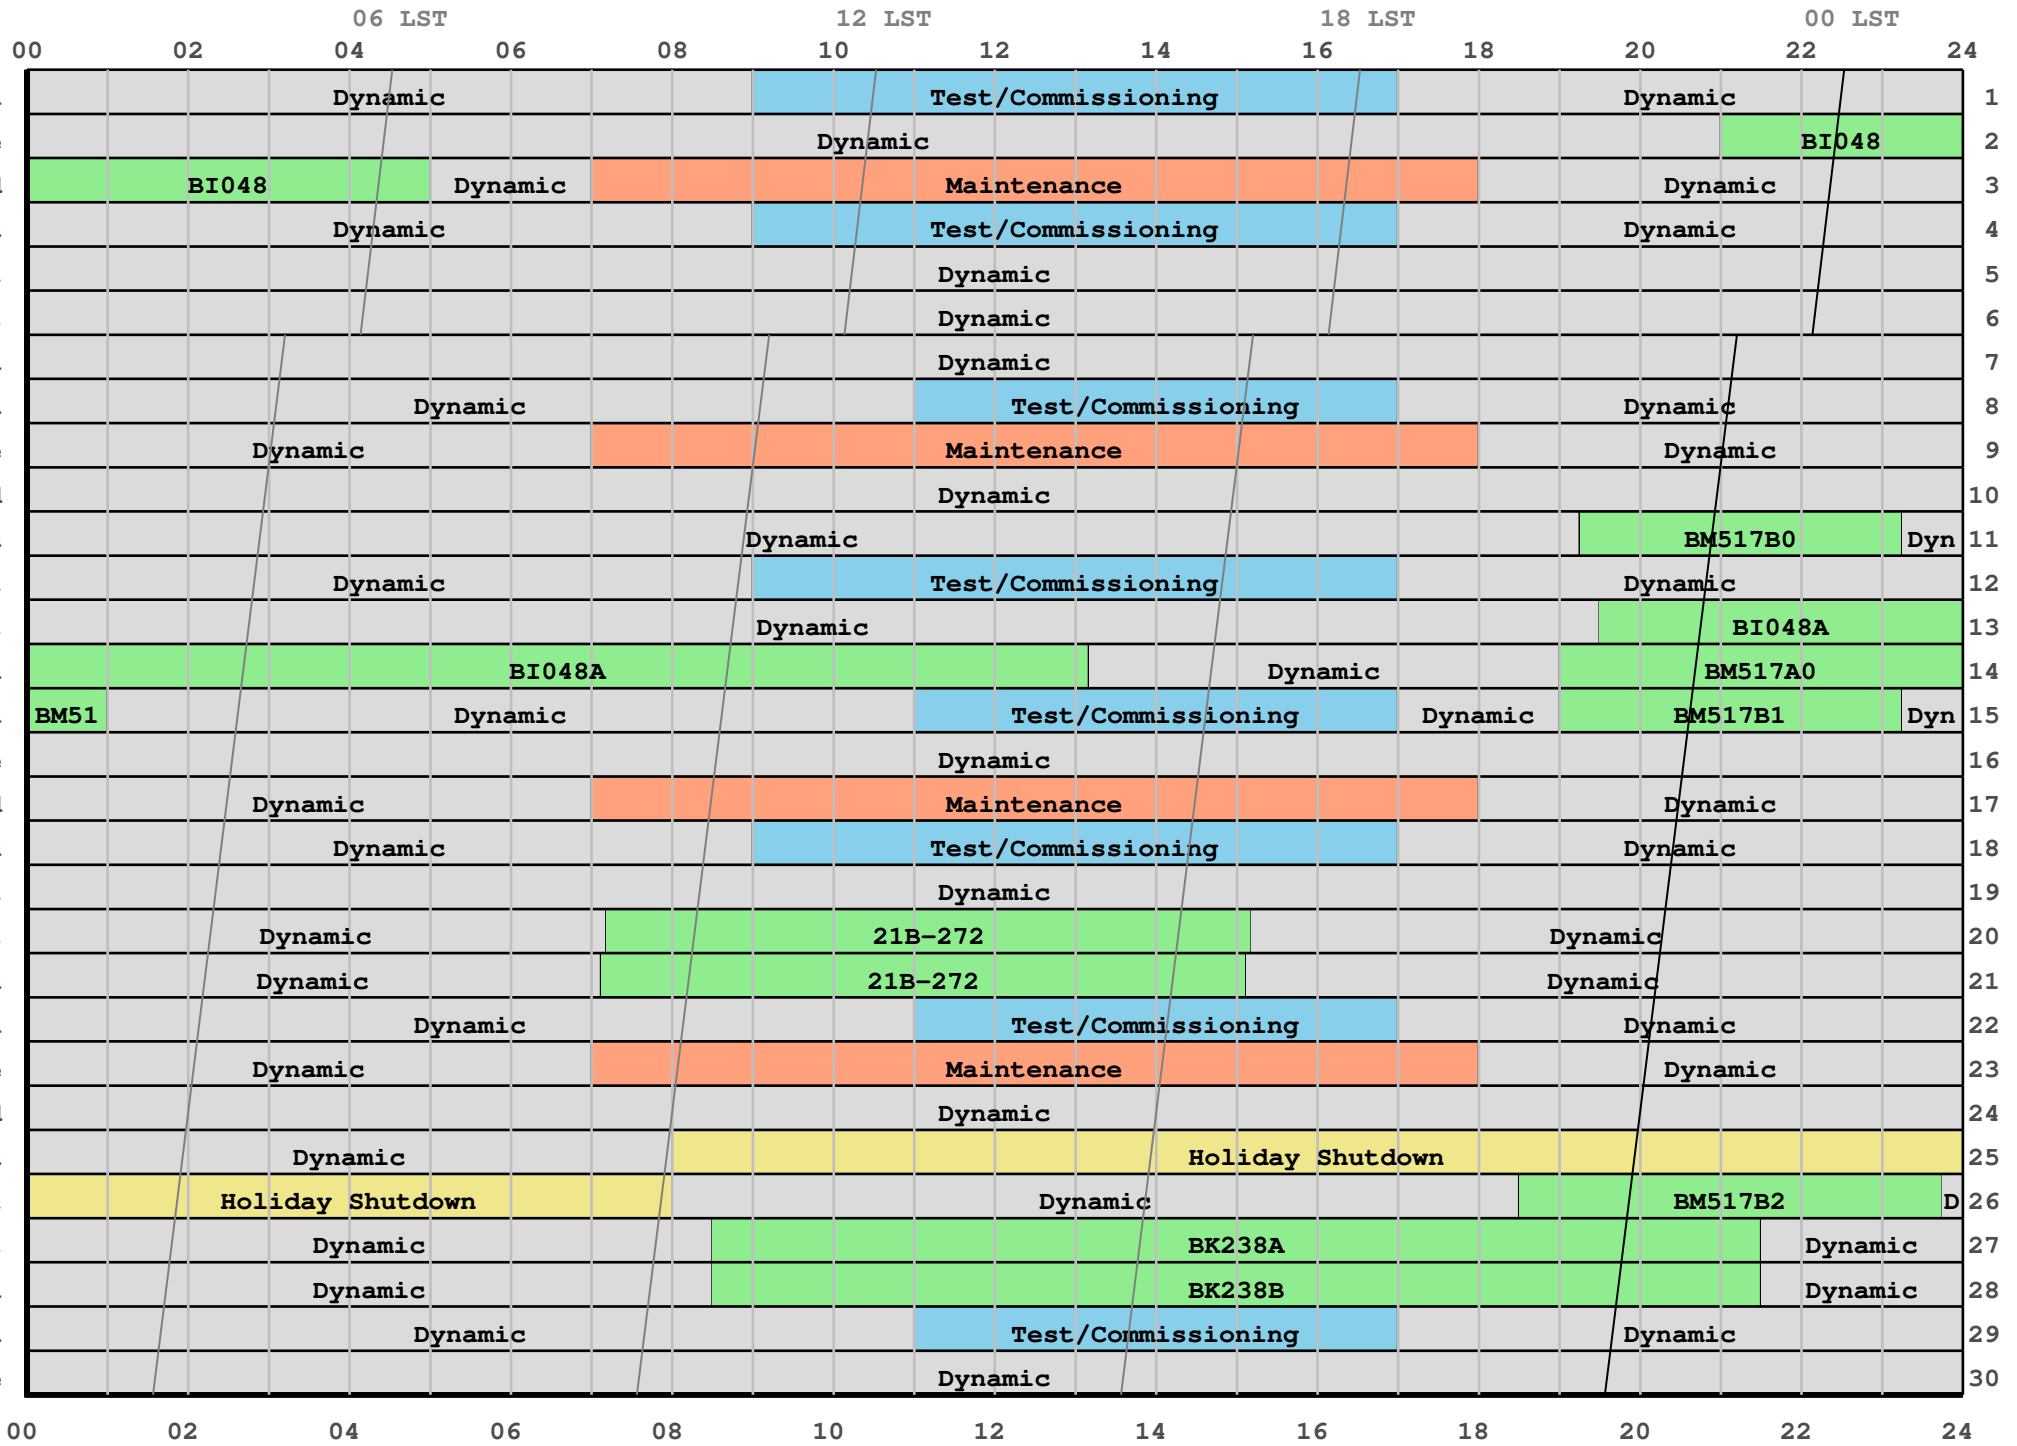

2021 November Schedule (in local Mountain Time)

B-configuration: September 29 - 2022 February 07

Fixed Date Observations

Project	Day	Mountain Time	Universal Time	Sidereal Day and Time	Comments
BI048	2	21:00 to 05:00	03:00 to 11:00	66256 22:39 to 06:41	VLBA+Gb+Y27
BM517B0	11	19:15 to 23:15	02:15 to 06:15	66265 22:30 to 02:30	VLBA+Eb+Gb+Y27
BI048A	13	19:30 to 13:10	02:30 to 20:10	66267 22:53 to 16:36	VLBA+Gb+Y27
BM517A0	14	19:00 to 01:00	02:00 to 08:00	66268 22:27 to 04:28	VLBA+Eb+Gb+Y27
BM517B1	15	19:00 to 23:15	02:00 to 06:15	66269 22:31 to 02:46	VLBA+Eb+Gb+Y27
21B-272	20	07:11 to 15:11	14:11 to 22:11	66273 10:59 to 19:01	coord w/ Parker Solar Probe
21B-272	21	07:07 to 15:07	14:07 to 22:07	66274 10:59 to 19:01	coord w/ Parker Solar Probe
BM517B2	26	18:30 to 23:45	01:30 to 06:45	66280 22:44 to 04:00	VLBA+Eb+Gb+Y27
BK238A	27	08:30 to 21:30	15:30 to 04:30	66281 12:46 to 01:48	VLBA+Eb+Gb+Y27
BK238B	28	08:30 to 21:30	15:30 to 04:30	66282 12:50 to 01:52	VLBA+Eb+Gb+Y27