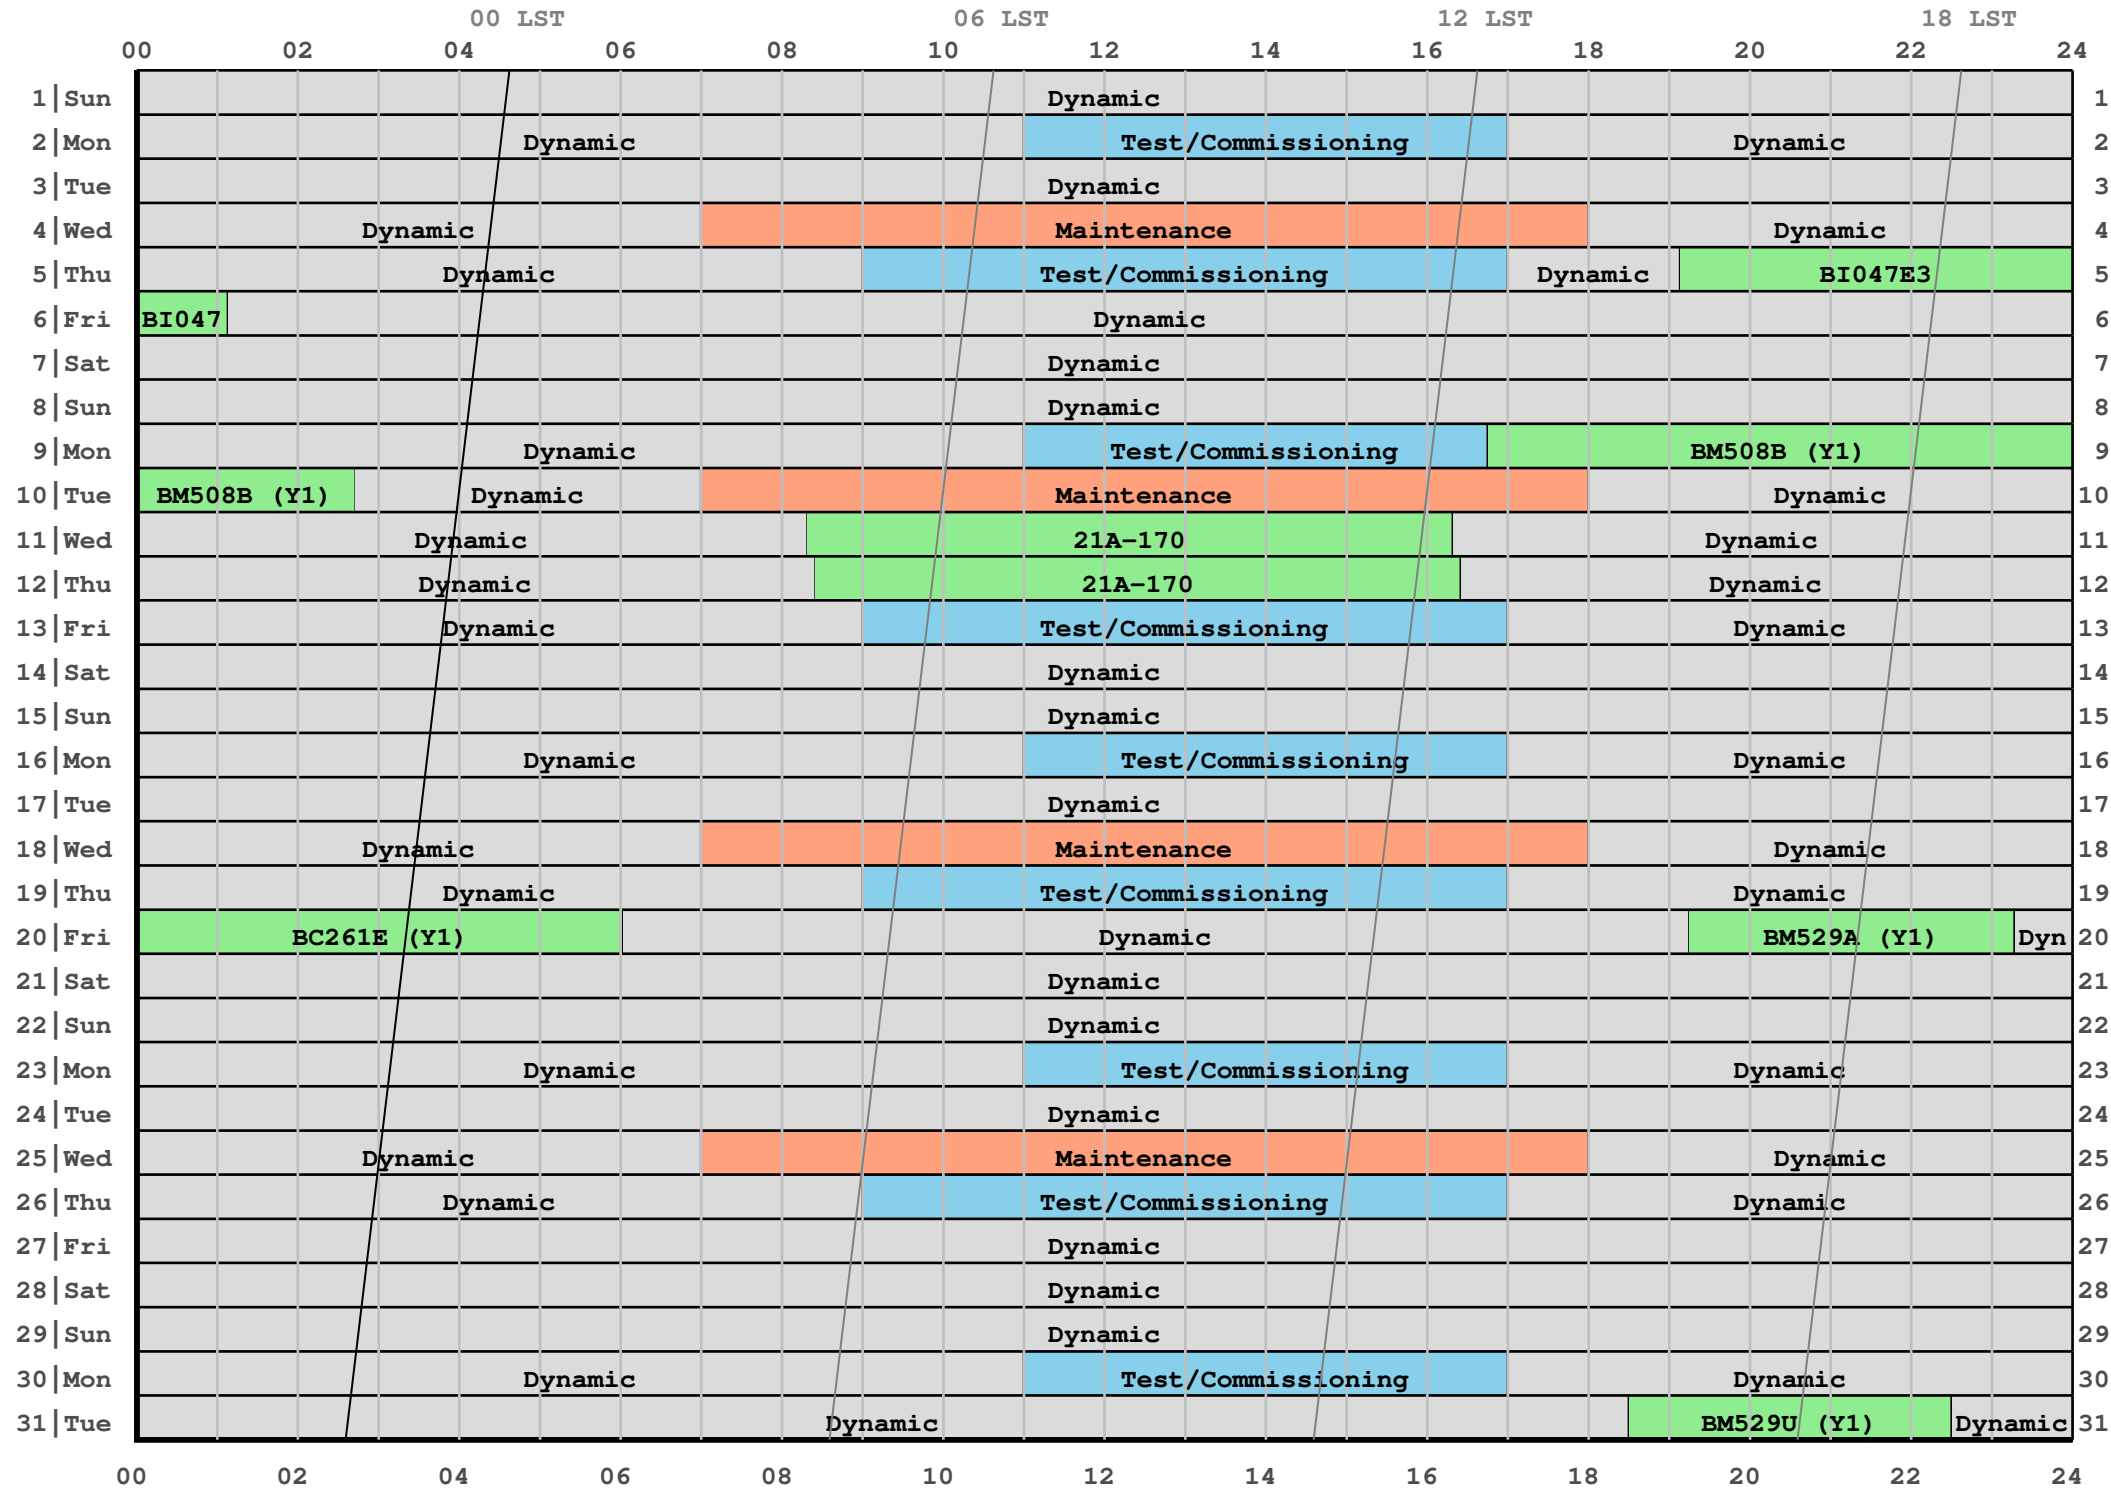

2021 August Schedule (in local Mountain Time)

C-configuration: June 10 - September 13

Fixed Date Observations

Project	Day	Mountain Time	Universal Time	Sidereal Day and Time	Comments
BI047E3	5	19:08 to 01:08	01:08 to 07:08	66166 14:56 to 20:57	VLBA+Y27
BM508B (Y1)	9	16:45 to 02:43	22:45 to 08:43	66170 12:49 to 22:48	VLBA+Y1
21A-170	11	08:19 to 16:19	14:19 to 22:19	66172 04:29 to 12:30	solar subarray
21A-170	12	08:25 to 16:25	14:25 to 22:25	66173 04:39 to 12:40	solar subarray
BC261E (Y1)	20	00:02 to 06:02	06:02 to 12:02	66181 20:46 to 02:47	VLBA+Y1
BM529A (Y1)	20	19:15 to 23:17	01:15 to 05:17	66181 16:02 to 20:05	VLBA+Y1
BM529U (Y1)	31	18:30 to 22:30	00:30 to 04:30	66192 16:01 to 20:01	VLBA+Y1

C-configuration: June 10 - September 13

Maintenance, Test/Commissioning, & Other

	Day	Mountain Time	Universal Time	Sidereal Day and Time	Comments
Test/Commissioning	2	11:00 to 17:00	17:00 to 23:00	66163 06:35 to 12:36	
Maintenance	4	07:00 to 18:00	13:00 to 00:00	66165 02:42 to 13:44	
Test/Commissioning	5	09:00 to 17:00	15:00 to 23:00	66166 04:47 to 12:48	
Test/Commissioning	9	11:00 to 16:45	17:00 to 22:45	66170 07:03 to 12:49	
Maintenance	10	07:00 to 18:00	13:00 to 00:00	66171 03:06 to 14:08	
Test/Commissioning	13	09:00 to 17:00	15:00 to 23:00	66174 05:18 to 13:19	
Test/Commissioning	16	11:00 to 17:00	17:00 to 23:00	66177 07:30 to 13:31	
Maintenance	18	07:00 to 18:00	13:00 to 00:00	66179 03:38 to 14:39	
Test/Commissioning	19	09:00 to 17:00	15:00 to 23:00	66180 05:42 to 13:43	
Test/Commissioning	23	11:00 to 17:00	17:00 to 23:00	66184 07:58 to 13:59	
Maintenance	25	07:00 to 18:00	13:00 to 00:00	66186 04:05 to 15:07	
Test/Commissioning	26	09:00 to 17:00	15:00 to 23:00	66187 06:09 to 14:11	
Test/Commissioning	30	11:00 to 17:00	17:00 to 23:00	66191 08:25 to 14:26	

C-configuration: June 10 - September 13

2022-04-25 14:03