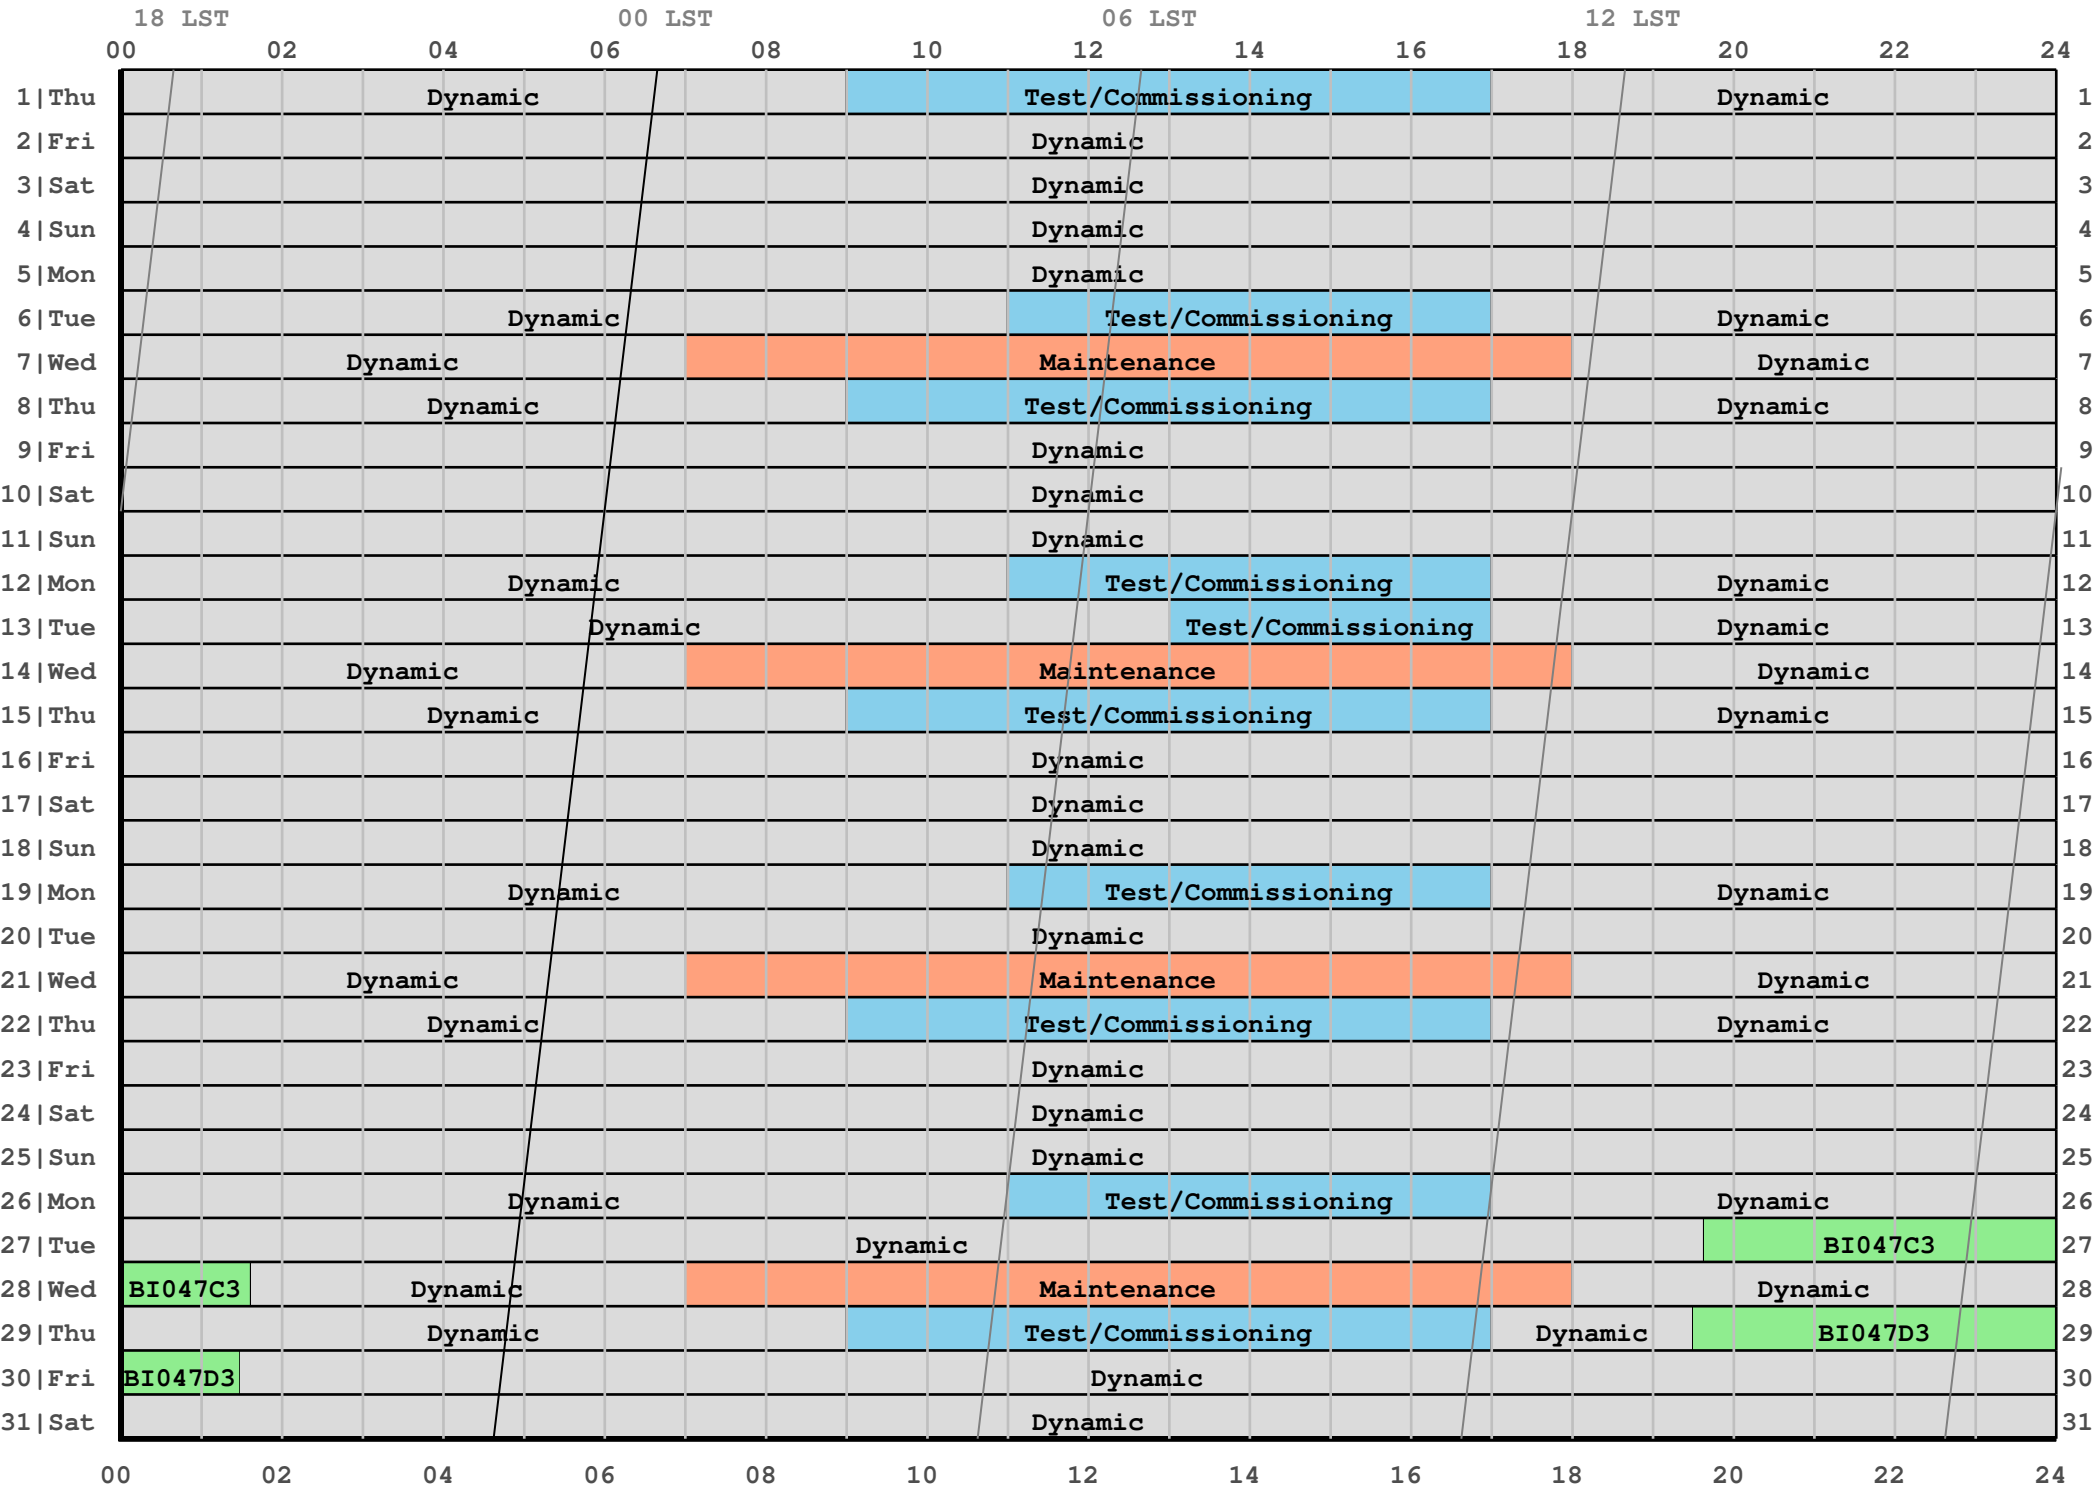

2021 July Schedule (in local Mountain Time)

C-configuration: June 10 - September 13

Fixed Date Observations

Project	Day	Mountain Time	Universal Time	Sidereal Day and Time	Comments
BI047C3	27	19:38 to 01:37	01:38 to 07:37	66157 14:51 to 20:51	VLBA+Y27
BI047D3	29	19:30 to 01:29	01:30 to 07:29	66159 14:51 to 20:51	VLBA+Y27

C-configuration: June 10 - September 13

Maintenance, Test/Commissioning, & Other

	Day	Mountain Time	Universal Time	Sidereal Day and Time	Comments
Test/Commissioning	1	09:00 to 17:00	15:00 to 23:00	66131 02:29 to 10:30	
Test/Commissioning	6	11:00 to 17:00	17:00 to 23:00	66136 04:49 to 10:50	
Maintenance	7	07:00 to 18:00	13:00 to 00:00	66137 00:52 to 11:54	
Test/Commissioning	8	09:00 to 17:00	15:00 to 23:00	66138 02:56 to 10:57	
Test/Commissioning	12	11:00 to 17:00	17:00 to 23:00	66142 05:12 to 11:13	
Test/Commissioning	13	13:00 to 17:00	19:00 to 23:00	66143 07:17 to 11:17	
Maintenance	14	07:00 to 18:00	13:00 to 00:00	66144 01:20 to 12:21	
Test/Commissioning	15	09:00 to 17:00	15:00 to 23:00	66145 03:24 to 11:25	
Test/Commissioning	19	11:00 to 17:00	17:00 to 23:00	66149 05:40 to 11:41	
Maintenance	21	07:00 to 18:00	13:00 to 00:00	66151 01:47 to 12:49	
Test/Commissioning	22	09:00 to 17:00	15:00 to 23:00	66152 03:51 to 11:53	
Test/Commissioning	26	11:00 to 17:00	17:00 to 23:00	66156 06:07 to 12:08	
Maintenance	28	07:00 to 18:00	13:00 to 00:00	66158 02:15 to 13:17	
Test/Commissioning	29	09:00 to 17:00	15:00 to 23:00	66159 04:19 to 12:20	

C-configuration: June 10 - September 13

2021-07-28 16:26