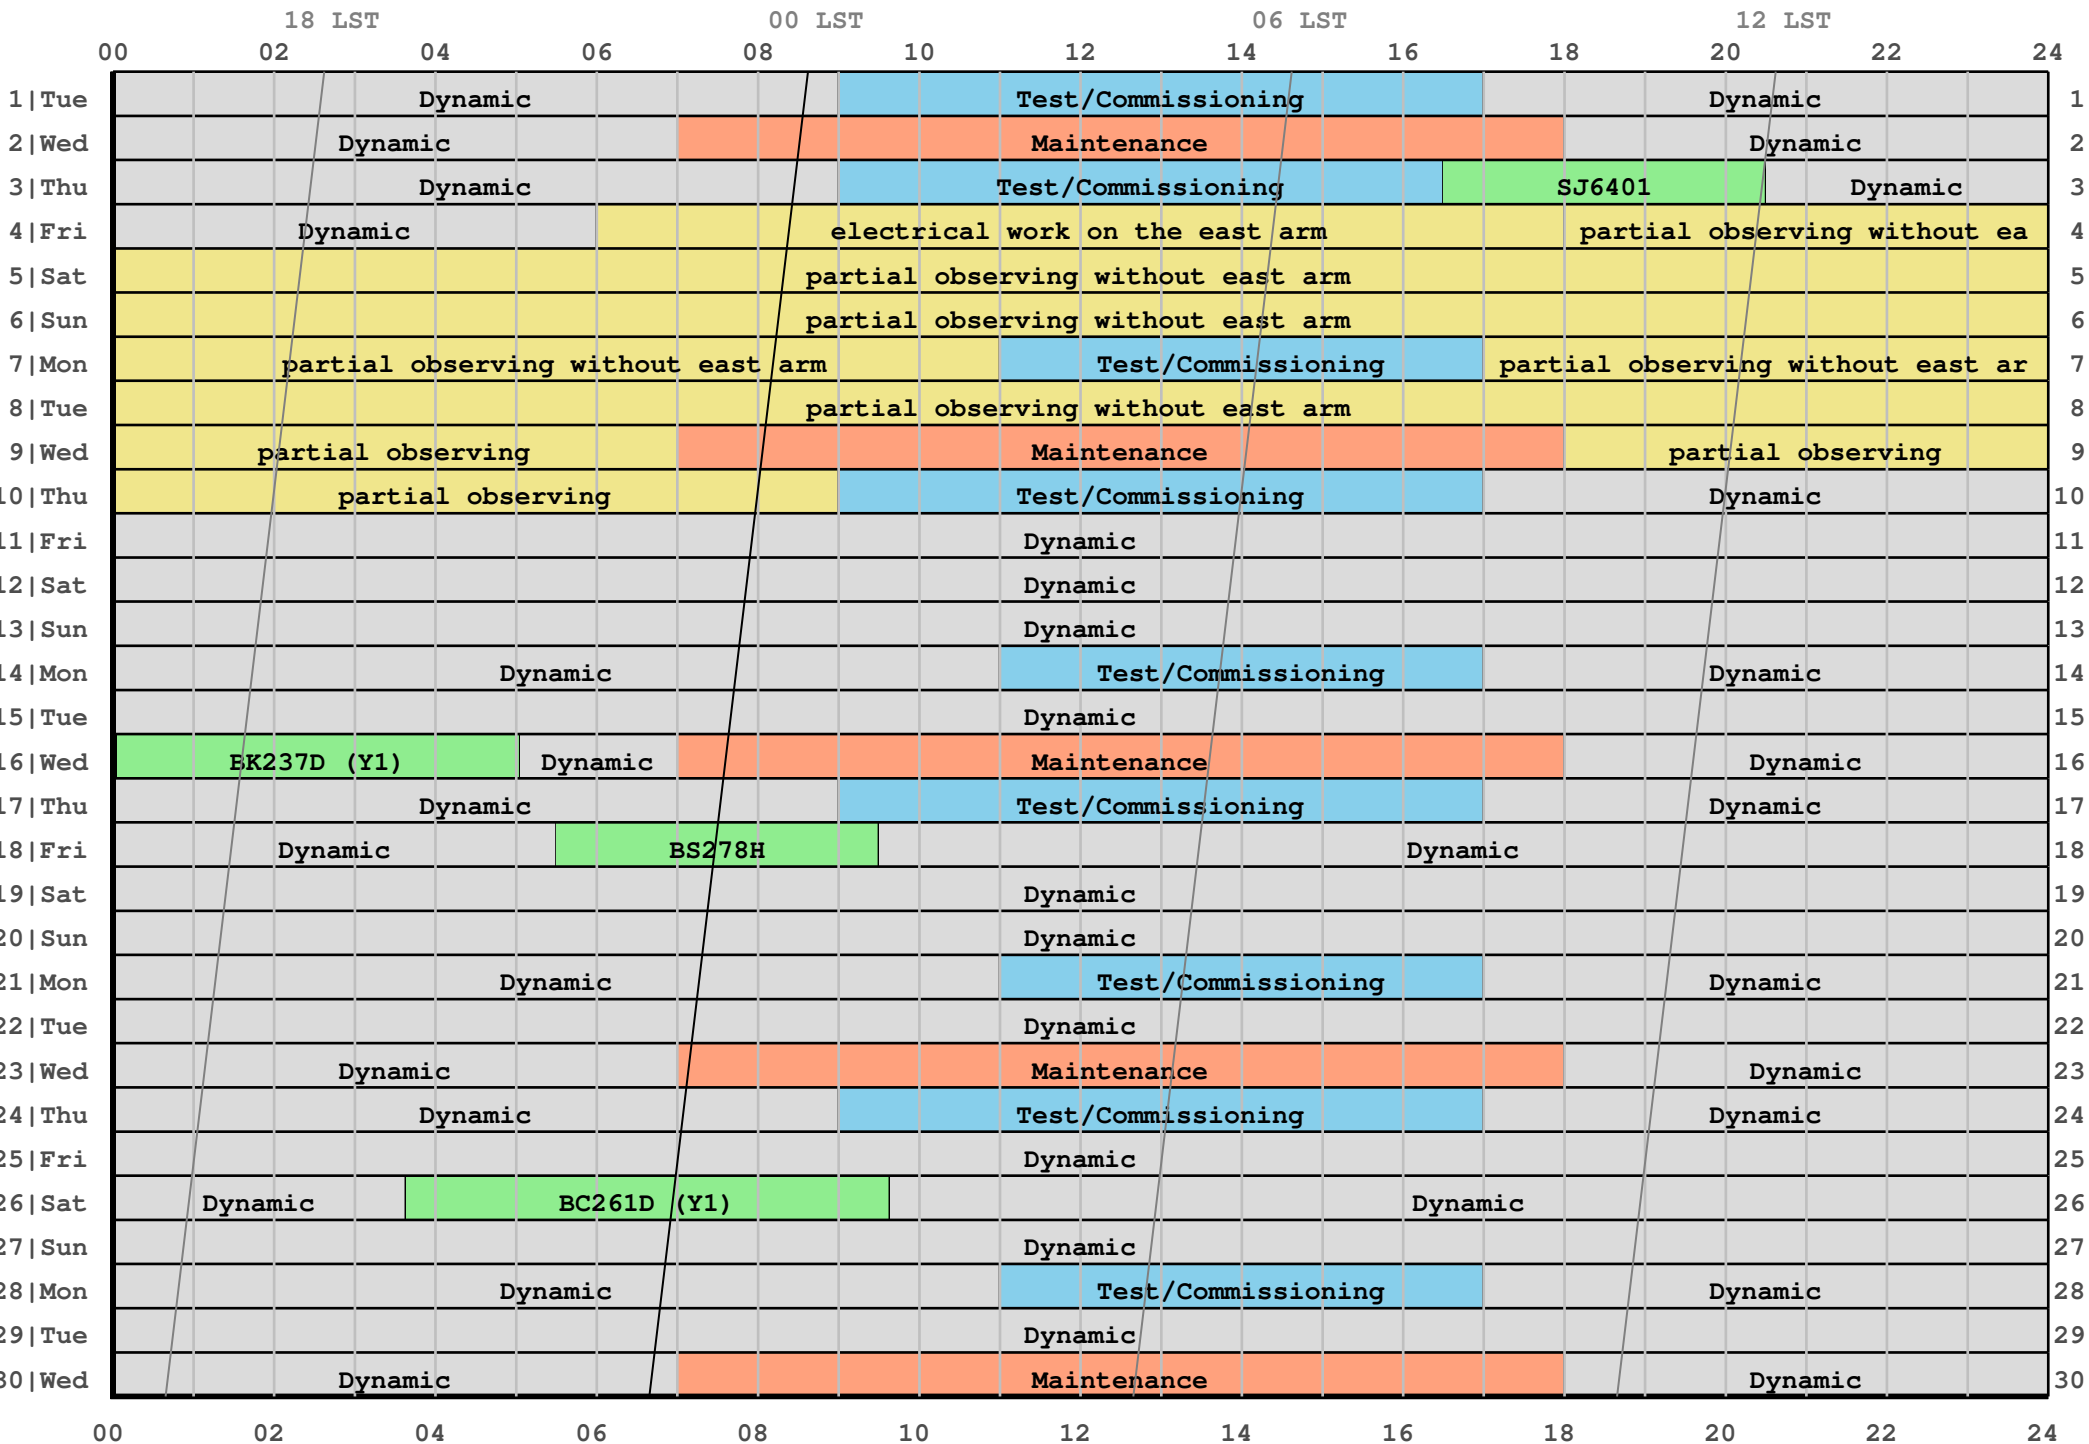

2021 June Schedule (in local Mountain Time)

C-configuration: June 10 - September 06

Fixed Date Observations

Project	Day	Mountain Time	Universal Time	Sidereal Day and Time	Comments
SJ6401	3	16:30 to 20:30	22:30 to 02:30	66103 08:09 to 12:10	XMM-Newton HST etc
BK237D (Y1)	16	00:03 to 05:03	06:03 to 11:03	66115 16:31 to 21:32	Y1
BS278H	18	05:30 to 09:30	11:30 to 15:30	66118 22:07 to 02:07	VLBA+Eb+Y27
BC261D (Y1)	26	03:38 to 09:38	09:38 to 15:38	66126 20:46 to 02:47	Y1

C-configuration: June 10 - September 06

Maintenance, Test/Commissioning, & Other

	Day	Mountain Time	Universal Time	Sidereal Day and Time	Comments
Test/Commissioning	1	09:00 to 17:00	15:00 to 23:00	66101 00:30 to 08:32	
Maintenance	2	07:00 to 18:00	13:00 to 00:00	66102 22:34 to 09:36	
Test/Commissioning	3	09:00 to 16:30	15:00 to 22:30	66103 00:38 to 08:09	
Other	4	06:00 to 17:00	12:00 to 23:00	66110 21:42 to 09:07	
Test/Commissioning	14	11:00 to 17:00	17:00 to 23:00	66114 03:22 to 09:23	
Maintenance	16	07:00 to 18:00	13:00 to 00:00	66116 23:29 to 10:31	
Test/Commissioning	17	09:00 to 17:00	15:00 to 23:00	66117 01:33 to 09:35	
Test/Commissioning	21	11:00 to 17:00	17:00 to 23:00	66121 03:49 to 09:50	
Maintenance	23	07:00 to 18:00	13:00 to 00:00	66123 23:57 to 10:59	
Test/Commissioning	24	09:00 to 17:00	15:00 to 23:00	66124 02:01 to 10:02	
Test/Commissioning	28	11:00 to 17:00	17:00 to 23:00	66128 04:17 to 10:18	
Maintenance	30	07:00 to 18:00	13:00 to 00:00	66130 00:24 to 11:26	

C-configuration: June 10 - September 06

2021-06-25 14:37