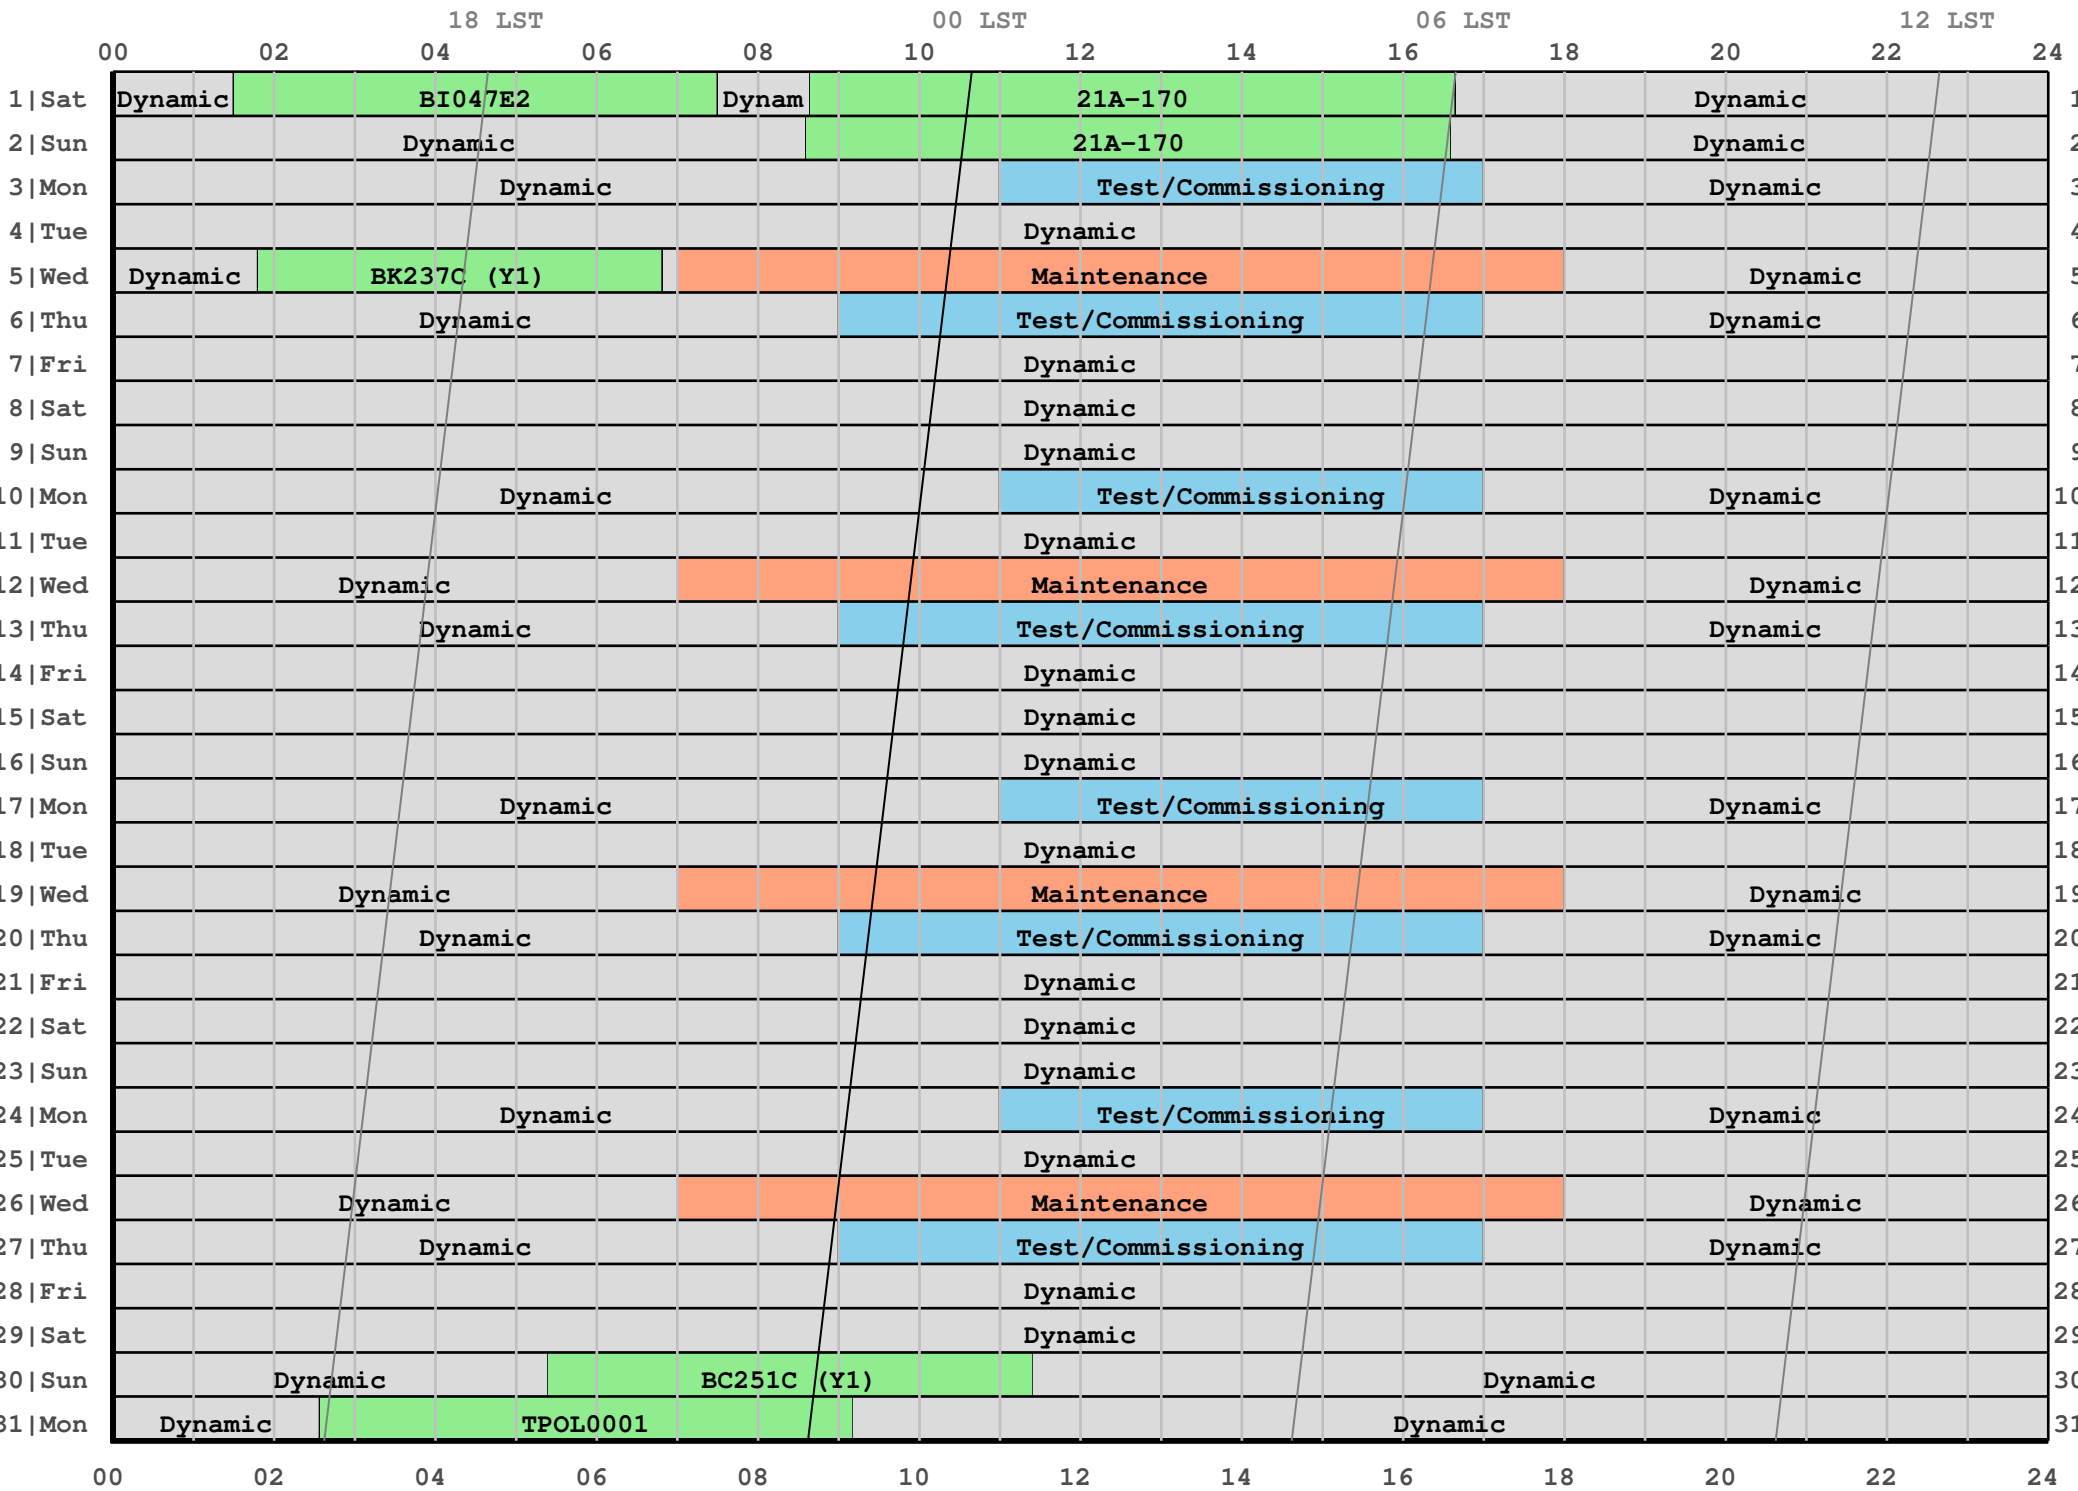

2021 May Schedule (in local Mountain Time)

D-configuration: March 20 - May 31

Fixed Date Observations

Project	Day	Mountain Time	Universal Time	Sidereal Day and Time	Comments
BI047E2	1	01:30 to 07:30	07:30 to 13:30	66069 14:57 to 20:58	VLBA+Y27
21A-170	1	08:39 to 16:39	14:39 to 22:39	66070 22:07 to 06:08	solar subarray
21A-170	2	08:36 to 16:36	14:36 to 22:36	66071 22:08 to 06:09	solar subarray
BK237C (Y1)	5	01:48 to 06:49	07:48 to 12:49	66073 15:31 to 20:33	Y1
BC251C (Y1)	30	05:24 to 11:25	11:24 to 17:25	66099 20:46 to 02:48	Y1
TPOL0001	31	02:34 to 09:11	08:34 to 15:11	66100 17:59 to 00:37	Rick's Lunacy

D-configuration: March 20 - May 31

Maintenance, Test/Commissioning, & Other

	Day	Mountain Time	Universal Time	Sidereal Day and Time	Comments
Test/Commissioning	3	11:00 to 17:00	17:00 to 23:00	66072 00:36 to 06:37	
Maintenance	5	07:00 to 18:00	13:00 to 00:00	66074 20:44 to 07:45	
Test/Commissioning	6	09:00 to 17:00	15:00 to 23:00	66075 22:48 to 06:49	
Test/Commissioning	10	11:00 to 17:00	17:00 to 23:00	66079 01:04 to 07:05	
Maintenance	12	07:00 to 18:00	13:00 to 00:00	66081 21:11 to 08:13	
Test/Commissioning	13	09:00 to 17:00	15:00 to 23:00	66082 23:15 to 07:17	
Test/Commissioning	17	11:00 to 17:00	17:00 to 23:00	66086 01:31 to 07:32	
Maintenance	19	07:00 to 18:00	13:00 to 00:00	66088 21:39 to 08:41	
Test/Commissioning	20	09:00 to 17:00	15:00 to 23:00	66089 23:43 to 07:44	
Test/Commissioning	24	11:00 to 17:00	17:00 to 23:00	66093 01:59 to 08:00	
Maintenance	26	07:00 to 18:00	13:00 to 00:00	66095 22:06 to 09:08	
Test/Commissioning	27	09:00 to 17:00	15:00 to 23:00	66096 00:11 to 08:12	

D-configuration: March 20 - May 31

2021-05-28 12:57