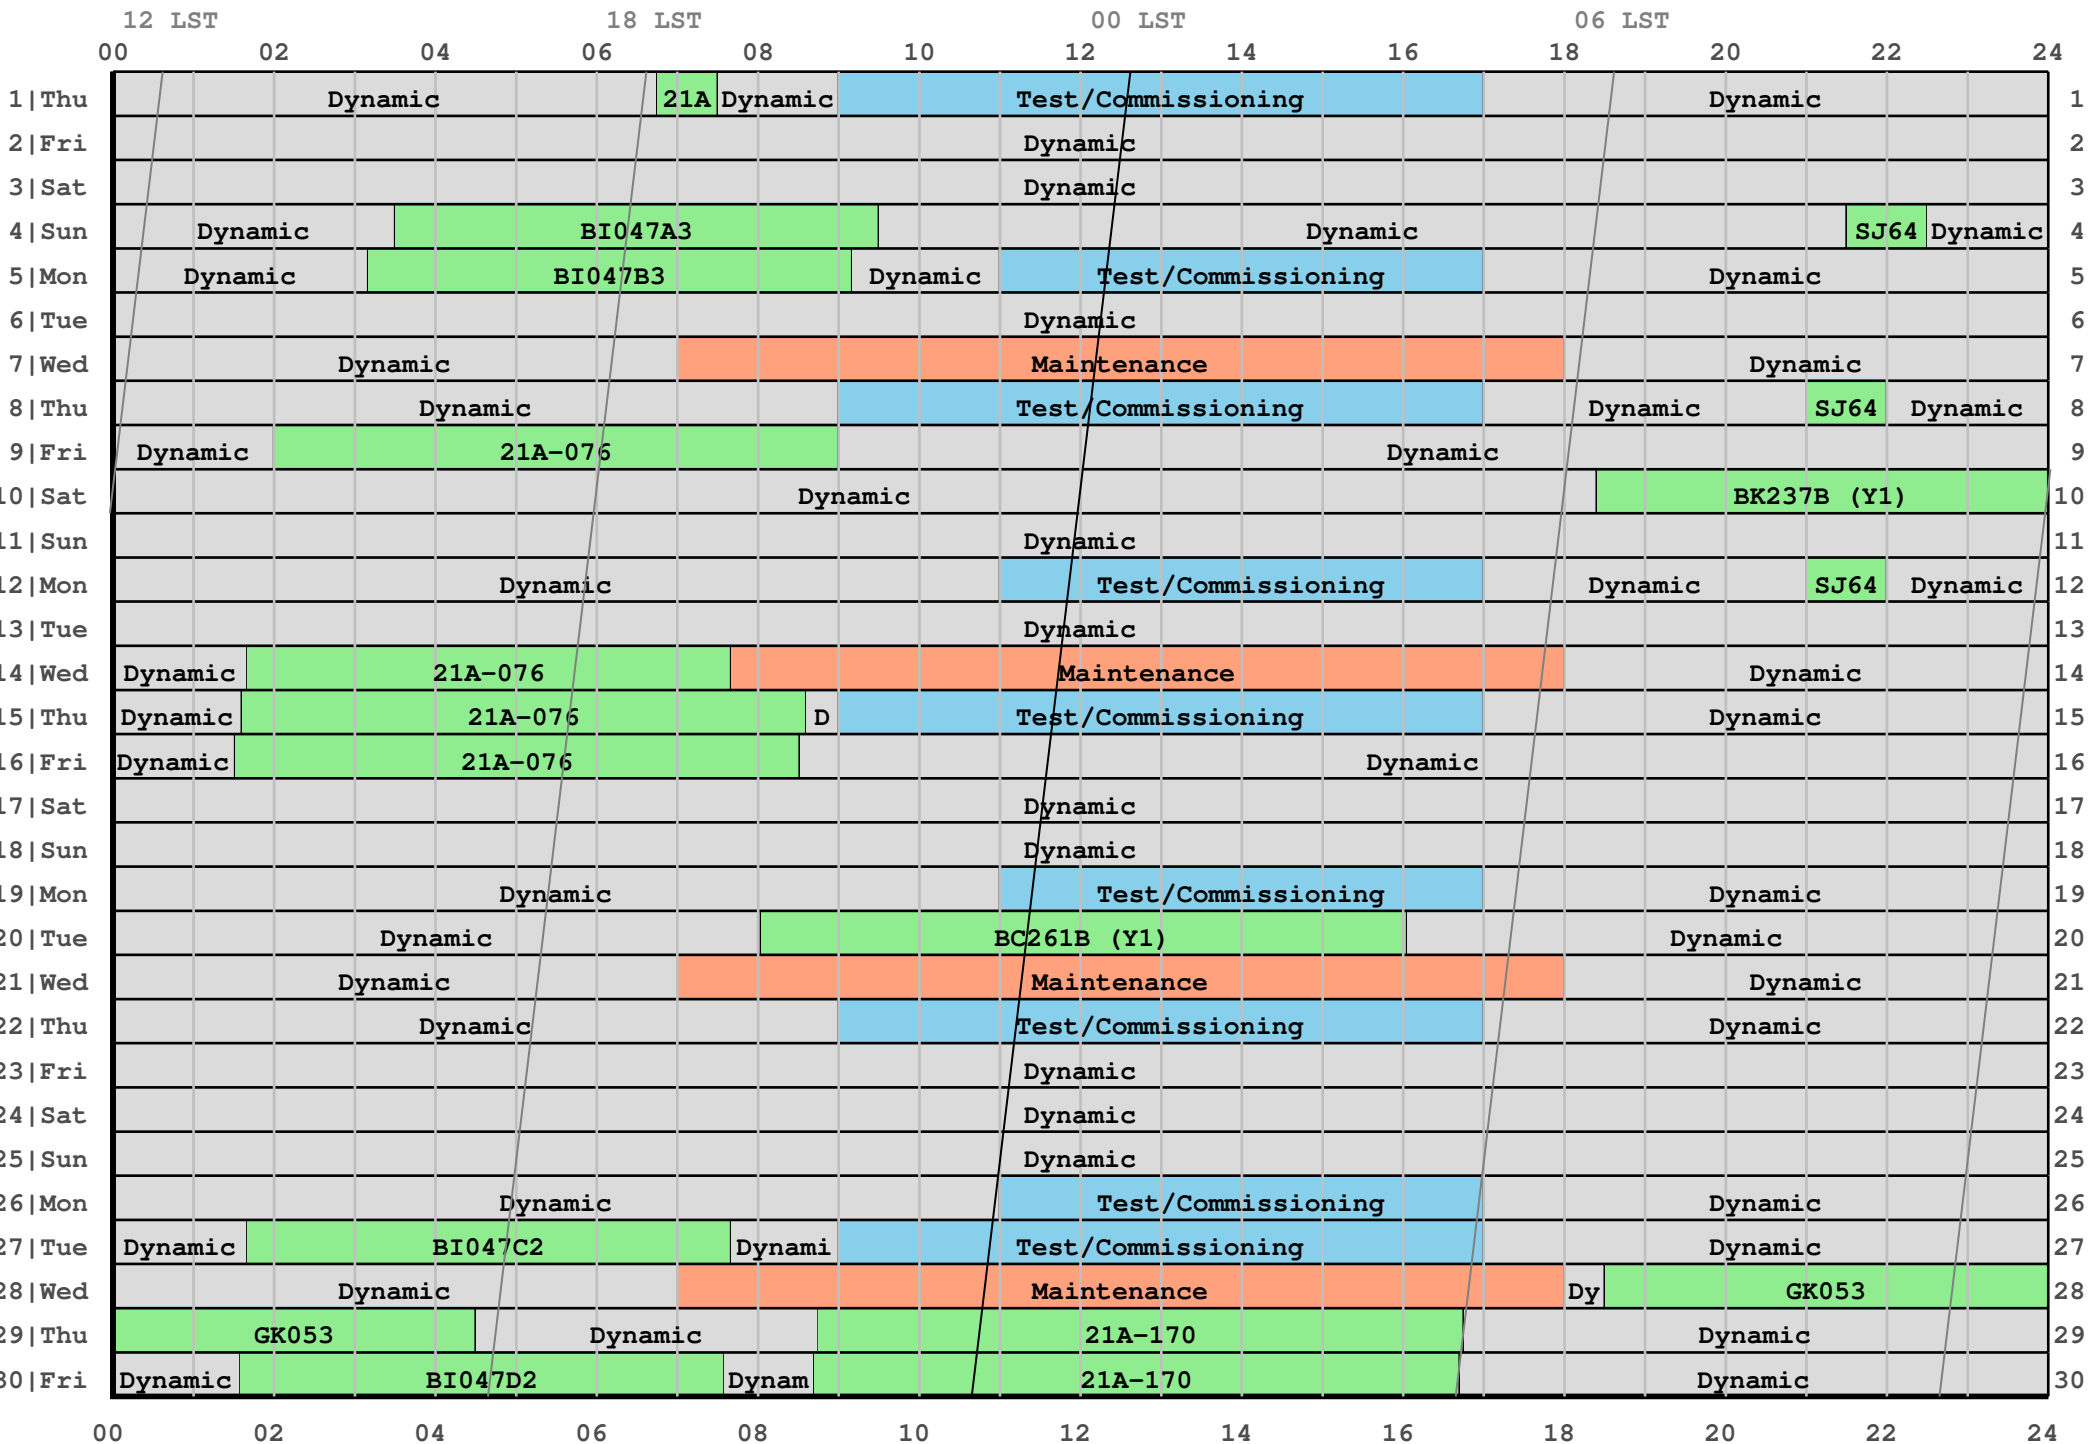

2021 April Schedule (in local Mountain Time)

D-configuration: March 20 - May 31

Fixed Date Observations

Project	Day	Mountain Time	Universal Time	Sidereal Day and Time	Comments
21A-406	1	06:45 to 07:30	12:45 to 13:30	66039 18:14 to 19:00	
BI047A3	4	03:30 to 09:30	09:30 to 15:30	66042 15:11 to 21:12	VLBA+Y27
SJ6455	4	21:30 to 22:30	03:30 to 04:30	66043 09:14 to 10:14	coord. w/ XMM-Newton
BI047B3	5	03:10 to 09:10	09:10 to 15:10	66043 14:55 to 20:56	VLBA+Y27
SJ6455	8	21:00 to 22:00	03:00 to 04:00	66047 08:59 to 10:00	coord. w/ XMM-Newton
21A-076	9	02:00 to 09:00	08:00 to 15:00	66047 14:00 to 21:01	coord. w/ EHT
BK237B (Y1)	10	18:24 to 24:00	00:24 to 06:00	66049 06:31 to 12:08	Y1
SJ6455	12	21:00 to 22:00	03:00 to 04:00	66051 09:15 to 10:15	corr. w/ XMM-Newton
21A-076	14	01:40 to 07:40	07:40 to 13:40	66052 14:00 to 20:01	coord. w/ EHT
21A-076	15	01:36 to 08:36	07:36 to 14:36	66053 14:00 to 21:01	coord. w/ EHT
21A-076	16	01:31 to 08:31	07:31 to 14:31	66054 13:59 to 21:00	coord. w/ EHT
BC261B (Y1)	20	08:02 to 16:03	14:02 to 22:03	66059 20:47 to 04:49	Y1
BI047C2	27	01:40 to 07:40	07:40 to 13:40	66065 14:51 to 20:52	VLBA+Y27
GK053	28	18:30 to 04:30	00:30 to 10:30	66067 07:48 to 17:49	Global VLBI
21A-170	29	08:45 to 16:45	14:45 to 22:45	66068 22:05 to 06:06	solar subarray
BI047D2	30	01:35 to 07:35	07:35 to 13:35	66068 14:58 to 20:59	VLBA+Y27
21A-170	30	08:42 to 16:42	14:42 to 22:42	66069 22:06 to 06:07	solar subarray