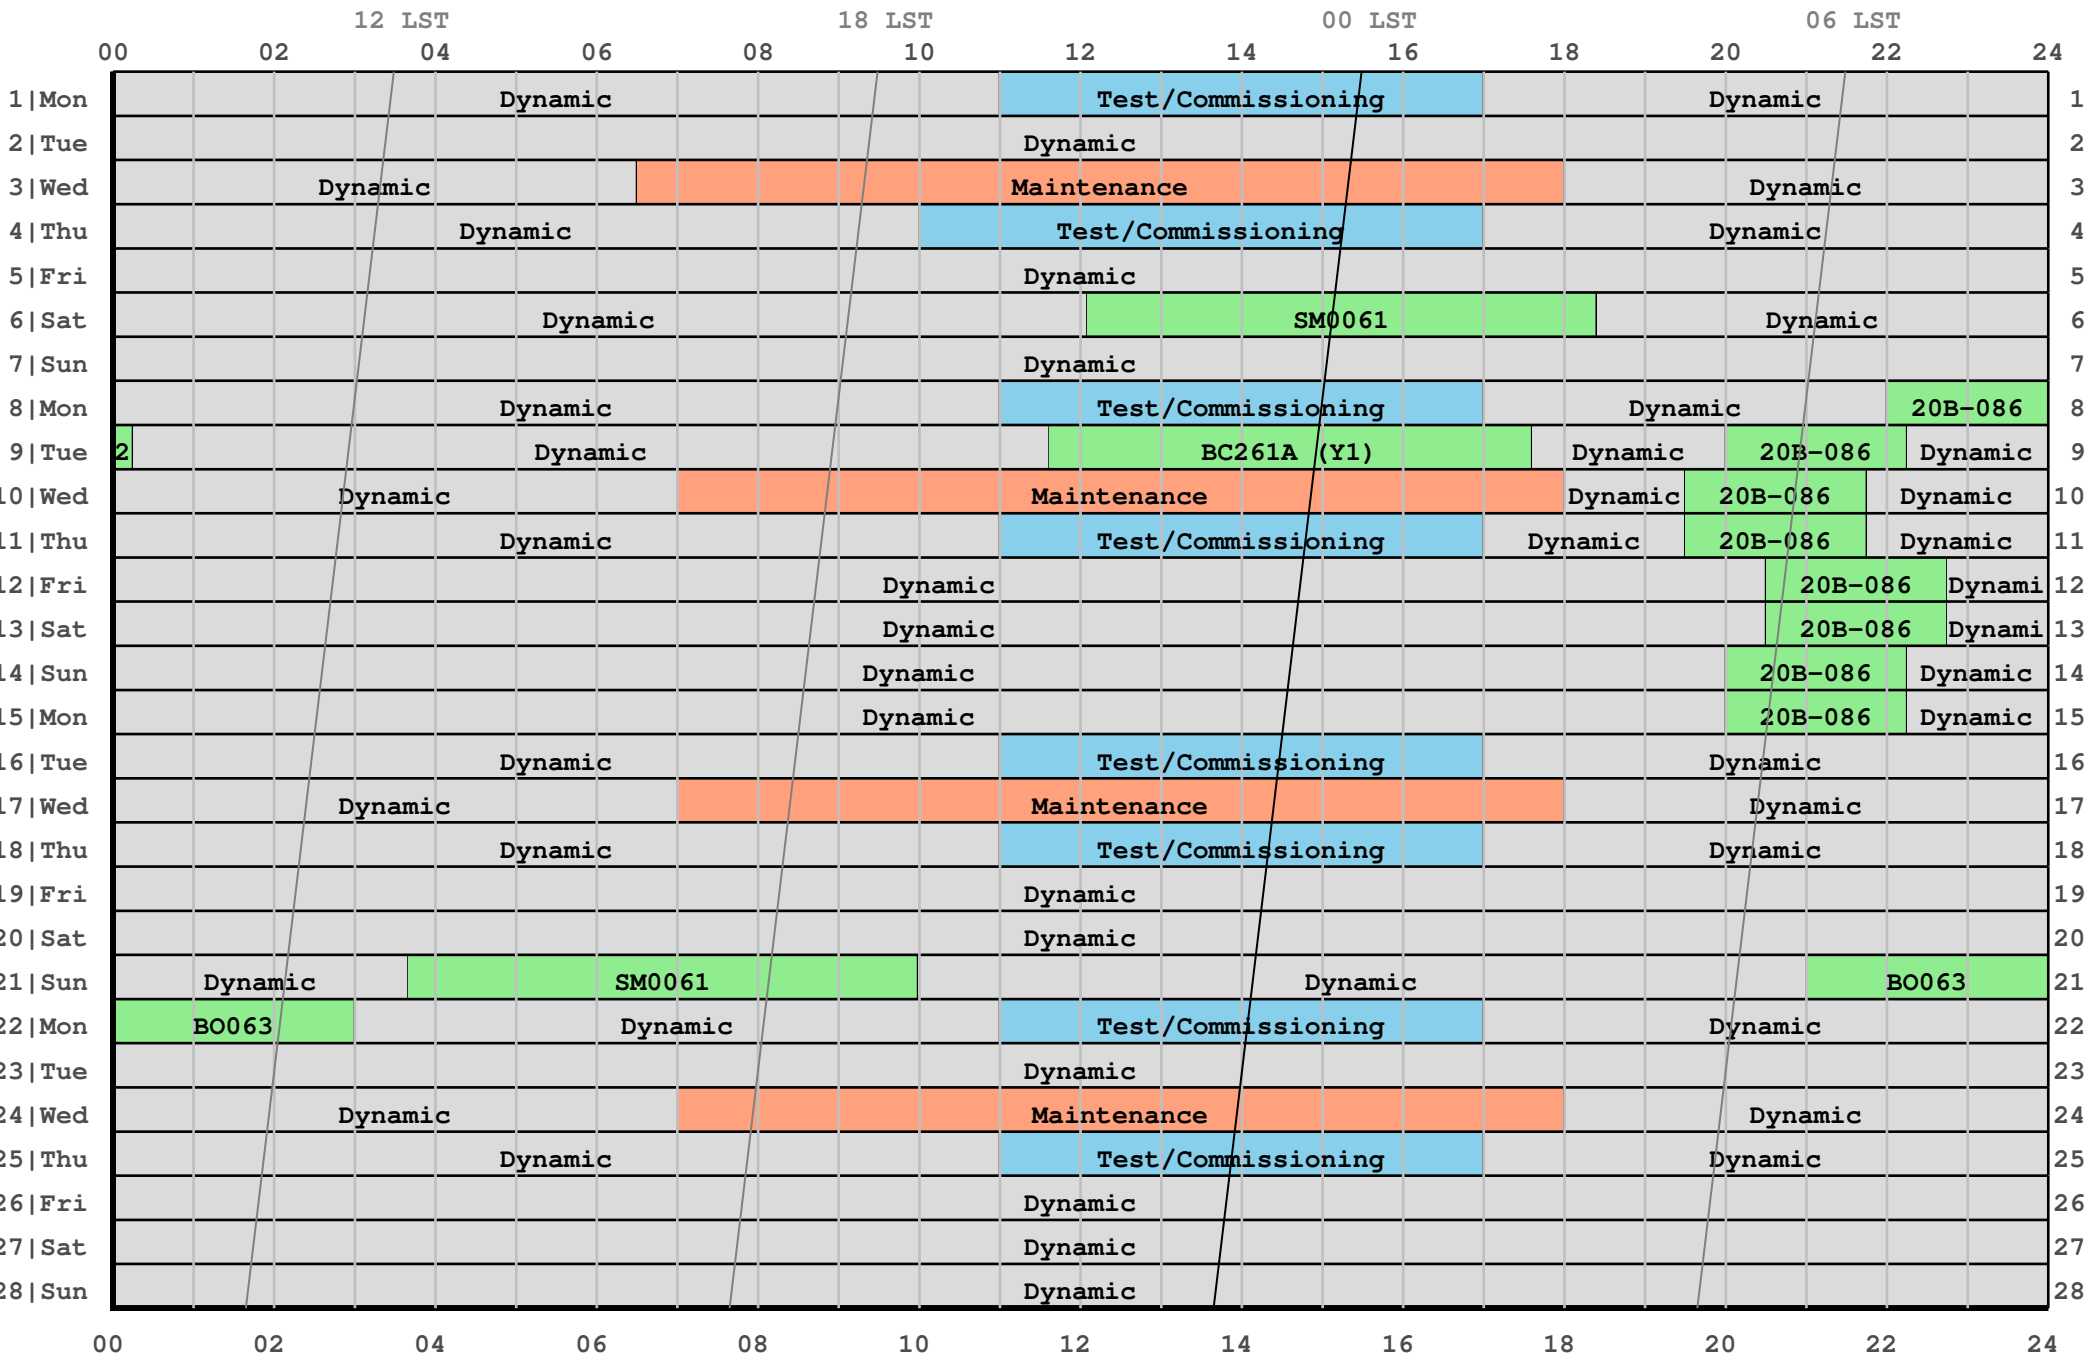

2021 February Schedule (in local Mountain Time)

Fixed Date Observations

Project	Day	Mountain Time	Universal Time	Sidereal Day and Time	Comments
SM0061	6	12:05 to 18:24	19:05 to 01:24	65986 21:03 to 03:23	coord. w/ Chandra
20B-086	8	22:00 to 00:15	05:00 to 07:15	65988 07:07 to 09:22	coord. w/ XMM-Newton
BC261A (Y1)	9	11:37 to 17:36	18:37 to 00:36	65989 20:46 to 02:46	Y1
20B-086	9	20:00 to 22:15	03:00 to 05:15	65989 05:11 to 07:26	coord. w/ XMM-Newton
20B-086	10	19:30 to 21:45	02:30 to 04:45	65990 04:45 to 07:00	coord. w/ XMM-Newton
20B-086	11	19:30 to 21:45	02:30 to 04:45	65991 04:49 to 07:04	coord. w/ XMM-Newton
20B-086	12	20:30 to 22:45	03:30 to 05:45	65992 05:53 to 08:08	coord. w/ XMM-Newton
20B-086	13	20:30 to 22:45	03:30 to 05:45	65993 05:57 to 08:12	coord. w/ XMM-Newton
20B-086	14	20:00 to 22:15	03:00 to 05:15	65994 05:30 to 07:46	coord. w/ XMM-Newton
20B-086	15	20:00 to 22:15	03:00 to 05:15	65995 05:34 to 07:50	coord. w/ XMM-Newton
SM0061	21	03:40 to 09:59	10:40 to 16:59	66000 13:35 to 19:55	coord. w/ Chandra
BO063	21	21:00 to 03:00	04:00 to 10:00	66001 06:58 to 12:59	VLBA+Gb+Y27