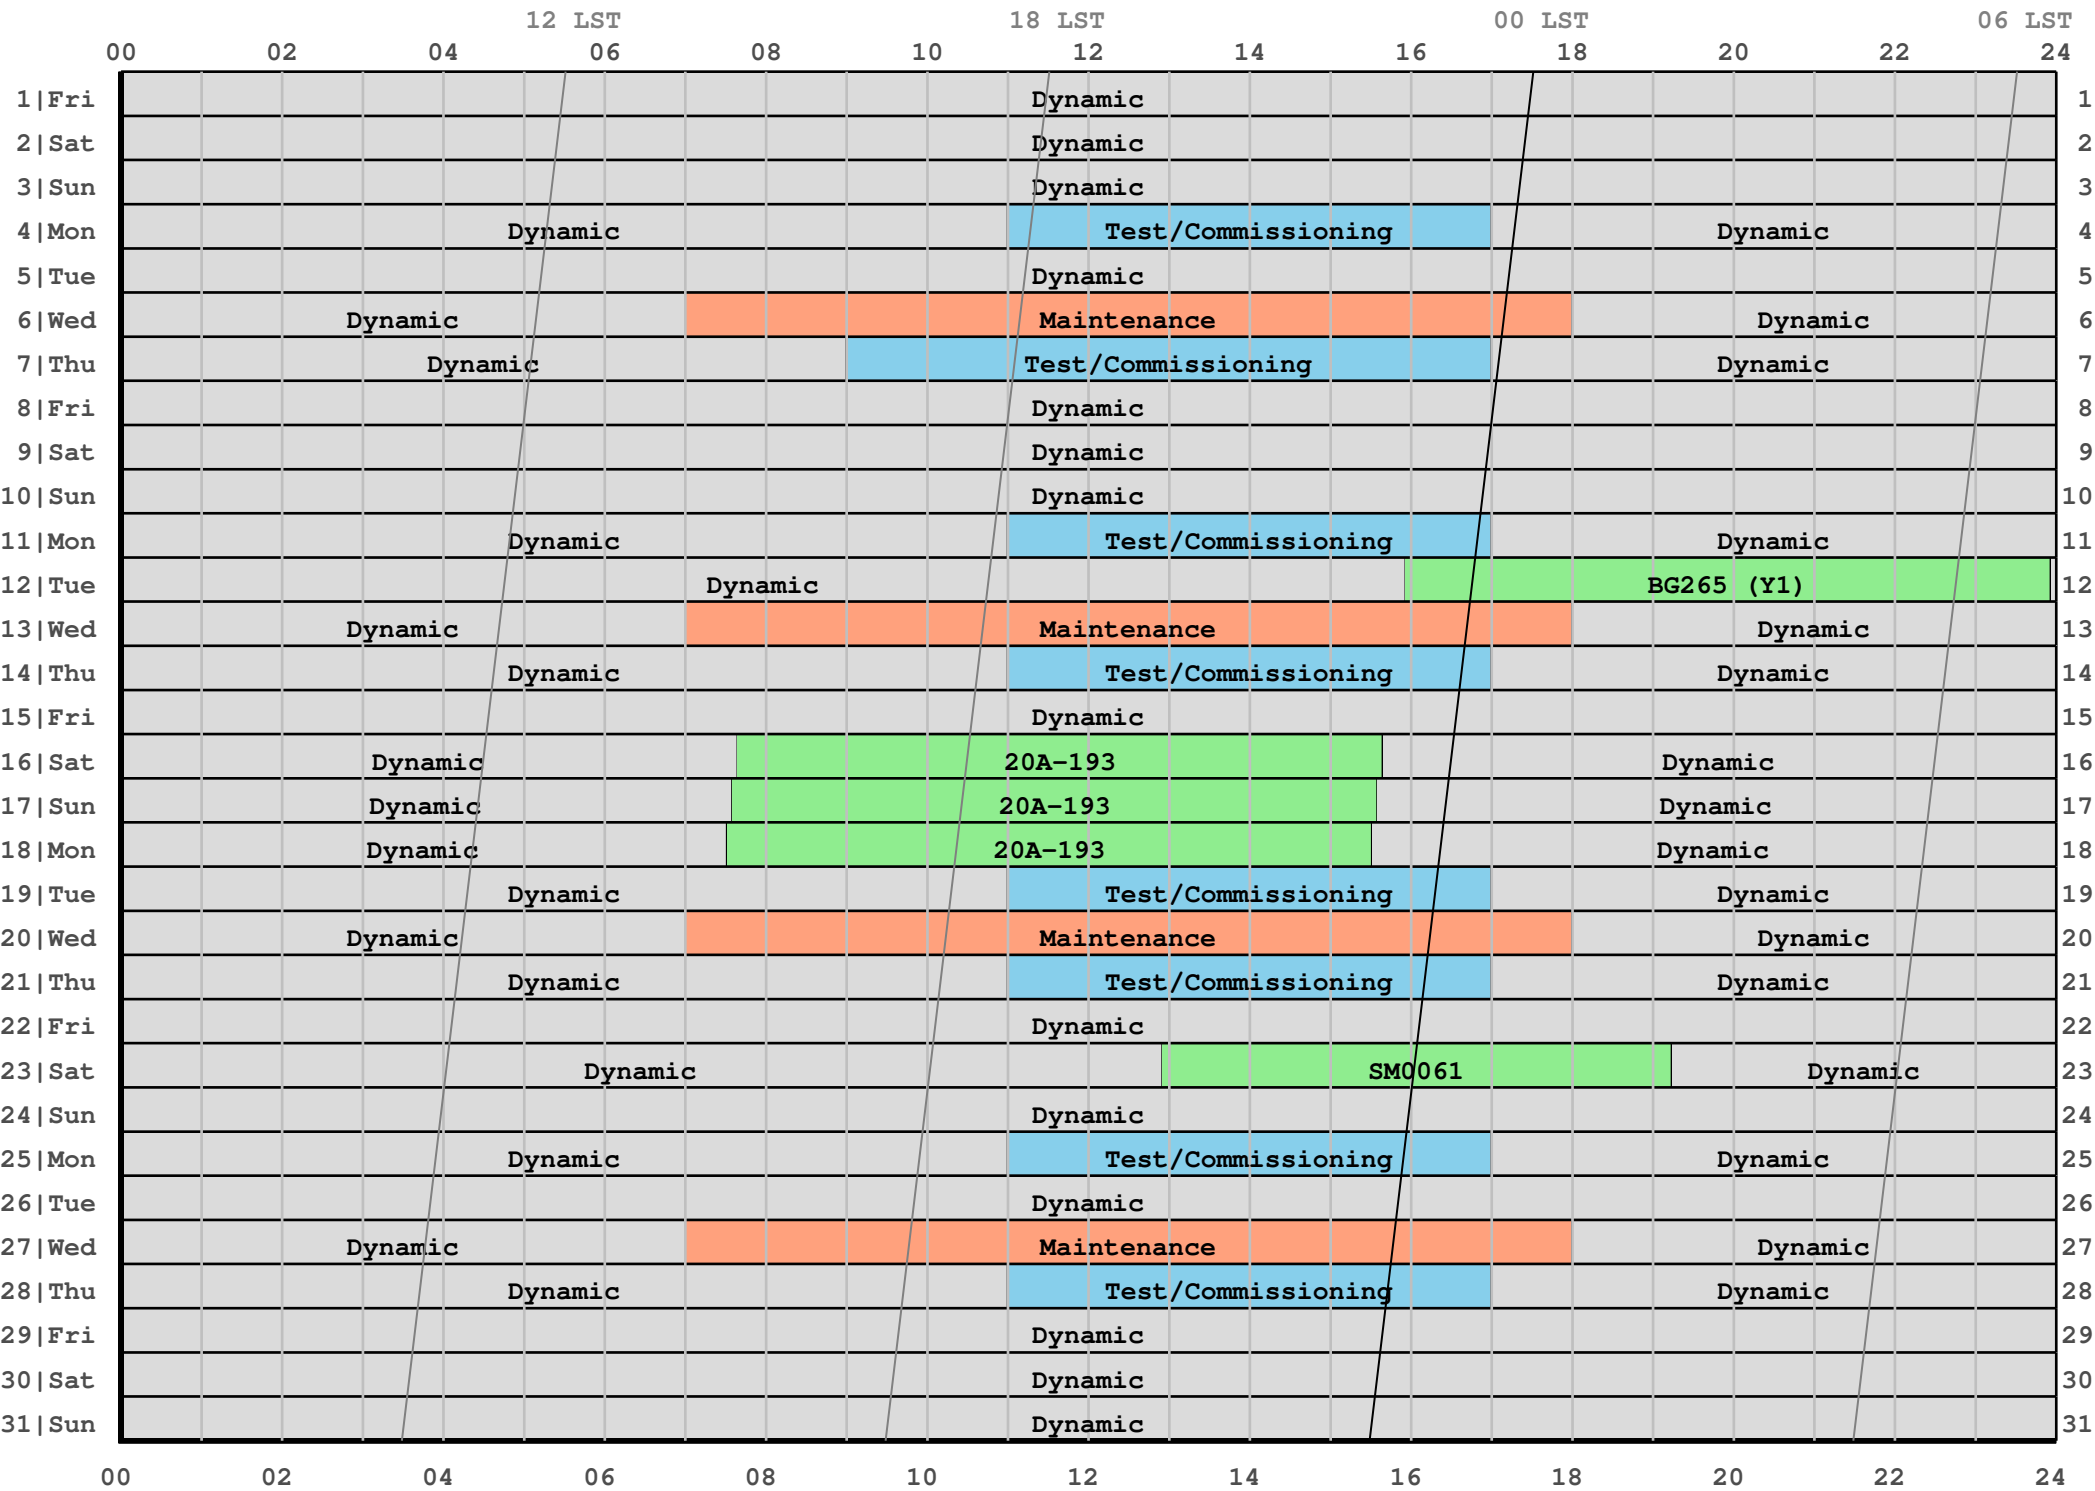

2021 January Schedule (in local Mountain Time)

Fixed Date Observations

Project	Day	Mountain Time	Universal Time	Sidereal Day and Time	Comments
BG265 (Y1)	12	15:56 to 23:56	22:56 to 06:56	65961 23:16 to 07:17	Y1
20A-193	16	07:39 to 15:39	14:39 to 22:39	65964 15:13 to 23:14	perihelion 7
20A-193	17	07:35 to 15:35	14:35 to 22:35	65965 15:13 to 23:14	perihelion 7
20A-193	18	07:31 to 15:31	14:31 to 22:31	65966 15:13 to 23:14	perihelion 7
SM0061	23	12:55 to 19:14	19:55 to 02:14	65972 20:58 to 03:18	simult. with Chandra

Maintenance, Test/Commissioning, & Other

	Day	Mountain Time	Universal Time	Sidereal Day and Time	Comments
Test/Commissioning	4	11:00 to 17:00	18:00 to 00:00	65952 17:47 to 23:48	
Maintenance	6	07:00 to 18:00	14:00 to 01:00	65955 13:55 to 00:56	
Test/Commissioning	7	09:00 to 17:00	16:00 to 00:00	65956 15:59 to 00:00	
Test/Commissioning	11	11:00 to 17:00	18:00 to 00:00	65960 18:15 to 00:16	
Maintenance	13	07:00 to 18:00	14:00 to 01:00	65962 14:22 to 01:24	
Test/Commissioning	14	11:00 to 17:00	18:00 to 00:00	65963 18:27 to 00:28	
Test/Commissioning	19	11:00 to 17:00	18:00 to 00:00	65968 18:46 to 00:47	
Maintenance	20	07:00 to 18:00	14:00 to 01:00	65969 14:50 to 01:52	
Test/Commissioning	21	11:00 to 17:00	18:00 to 00:00	65970 18:54 to 00:55	
Test/Commissioning	25	11:00 to 17:00	18:00 to 00:00	65974 19:10 to 01:11	
Maintenance	27	07:00 to 18:00	14:00 to 01:00	65976 15:17 to 02:19	
Test/Commissioning	28	11:00 to 17:00	18:00 to 00:00	65977 19:22 to 01:23	