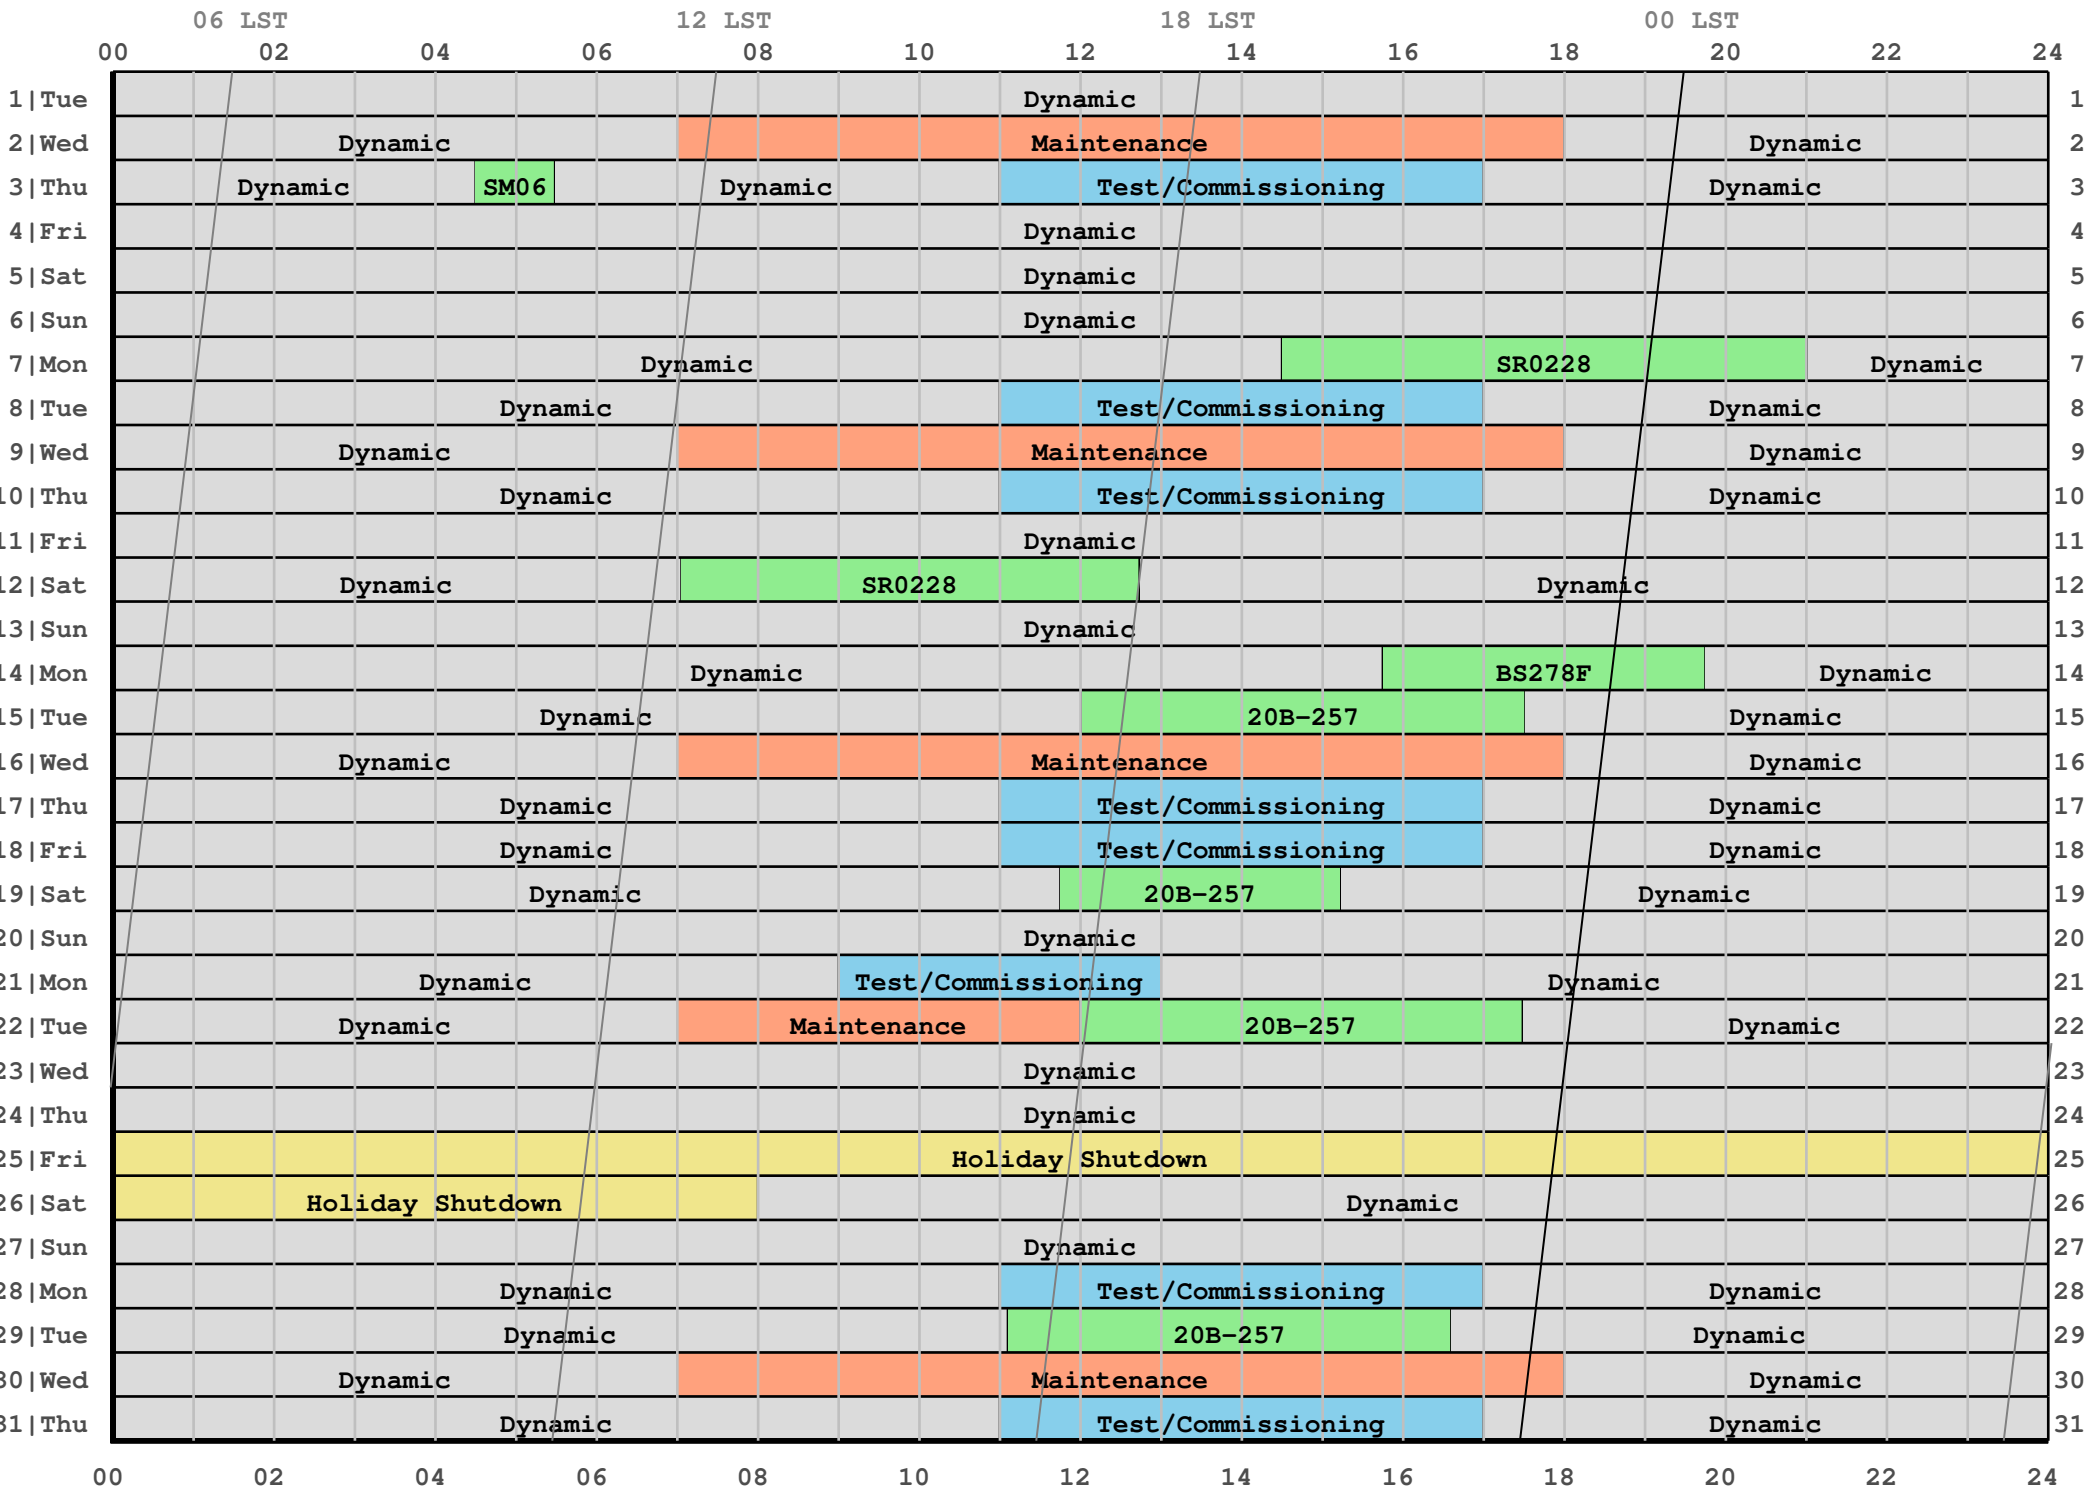

2020 December Schedule (in local Mountain Time)

Fixed Date Observations

Project	Day	Mountain Time	Universal Time	Sidereal Day and Time	Comments
SM0612	3	04:30 to 05:29	11:30 to 12:29	65920 09:10 to 10:09	Chandra coordination
SR0228	7	14:30 to 21:01	21:30 to 04:01	65925 19:27 to 02:00	HST coordination
SR0228	12	07:03 to 12:44	14:03 to 19:44	65929 12:19 to 18:01	HST coordination
BS278F	14	15:45 to 19:45	22:45 to 02:45	65932 21:10 to 01:11	VLBA+Eb+Y27
20B-257	15	12:01 to 17:31	19:01 to 00:31	65932 17:30 to 23:01	observation of Io
20B-257	19	11:45 to 15:14	18:45 to 22:14	65936 17:29 to 20:59	observation of Io
20B-257	22	12:00 to 17:29	19:00 to 00:29	65939 17:56 to 23:26	observation of Io
20B-257	29	11:06 to 16:36	18:06 to 23:36	65946 17:30 to 23:01	observation of Io

Maintenance, Test/Commissioning, & Other

	Day	Mountain Time	Universal Time	Sidereal Day and Time	Comments
Maintenance	2	07:00 to 18:00	14:00 to 01:00	65919 11:37 to 22:38	
Test/Commissioning	3	11:00 to 17:00	18:00 to 00:00	65920 15:41 to 21:42	
Test/Commissioning	8	11:00 to 17:00	18:00 to 00:00	65925 16:01 to 22:02	
Maintenance	9	07:00 to 18:00	14:00 to 01:00	65926 12:04 to 23:06	
Test/Commissioning	10	11:00 to 17:00	18:00 to 00:00	65927 16:09 to 22:10	
Maintenance	16	07:00 to 18:00	14:00 to 01:00	65933 12:32 to 23:34	
Test/Commissioning	17	11:00 to 17:00	18:00 to 00:00	65934 16:36 to 22:37	
Test/Commissioning	18	11:00 to 17:00	18:00 to 00:00	65935 16:40 to 22:41	
Test/Commissioning	21	09:00 to 13:00	16:00 to 20:00	65938 14:52 to 18:52	
Maintenance	22	07:00 to 12:00	14:00 to 19:00	65939 12:55 to 17:56	
Other	25	00:00 to 08:00	07:00 to 15:00	65943 06:06 to 14:11	
Test/Commissioning	28	11:00 to 17:00	18:00 to 00:00	65945 17:20 to 23:21	
Maintenance	30	07:00 to 18:00	14:00 to 01:00	65948 13:27 to 00:29	
Test/Commissioning	31	11:00 to 17:00	18:00 to 00:00	65948 17:32 to 23:33	