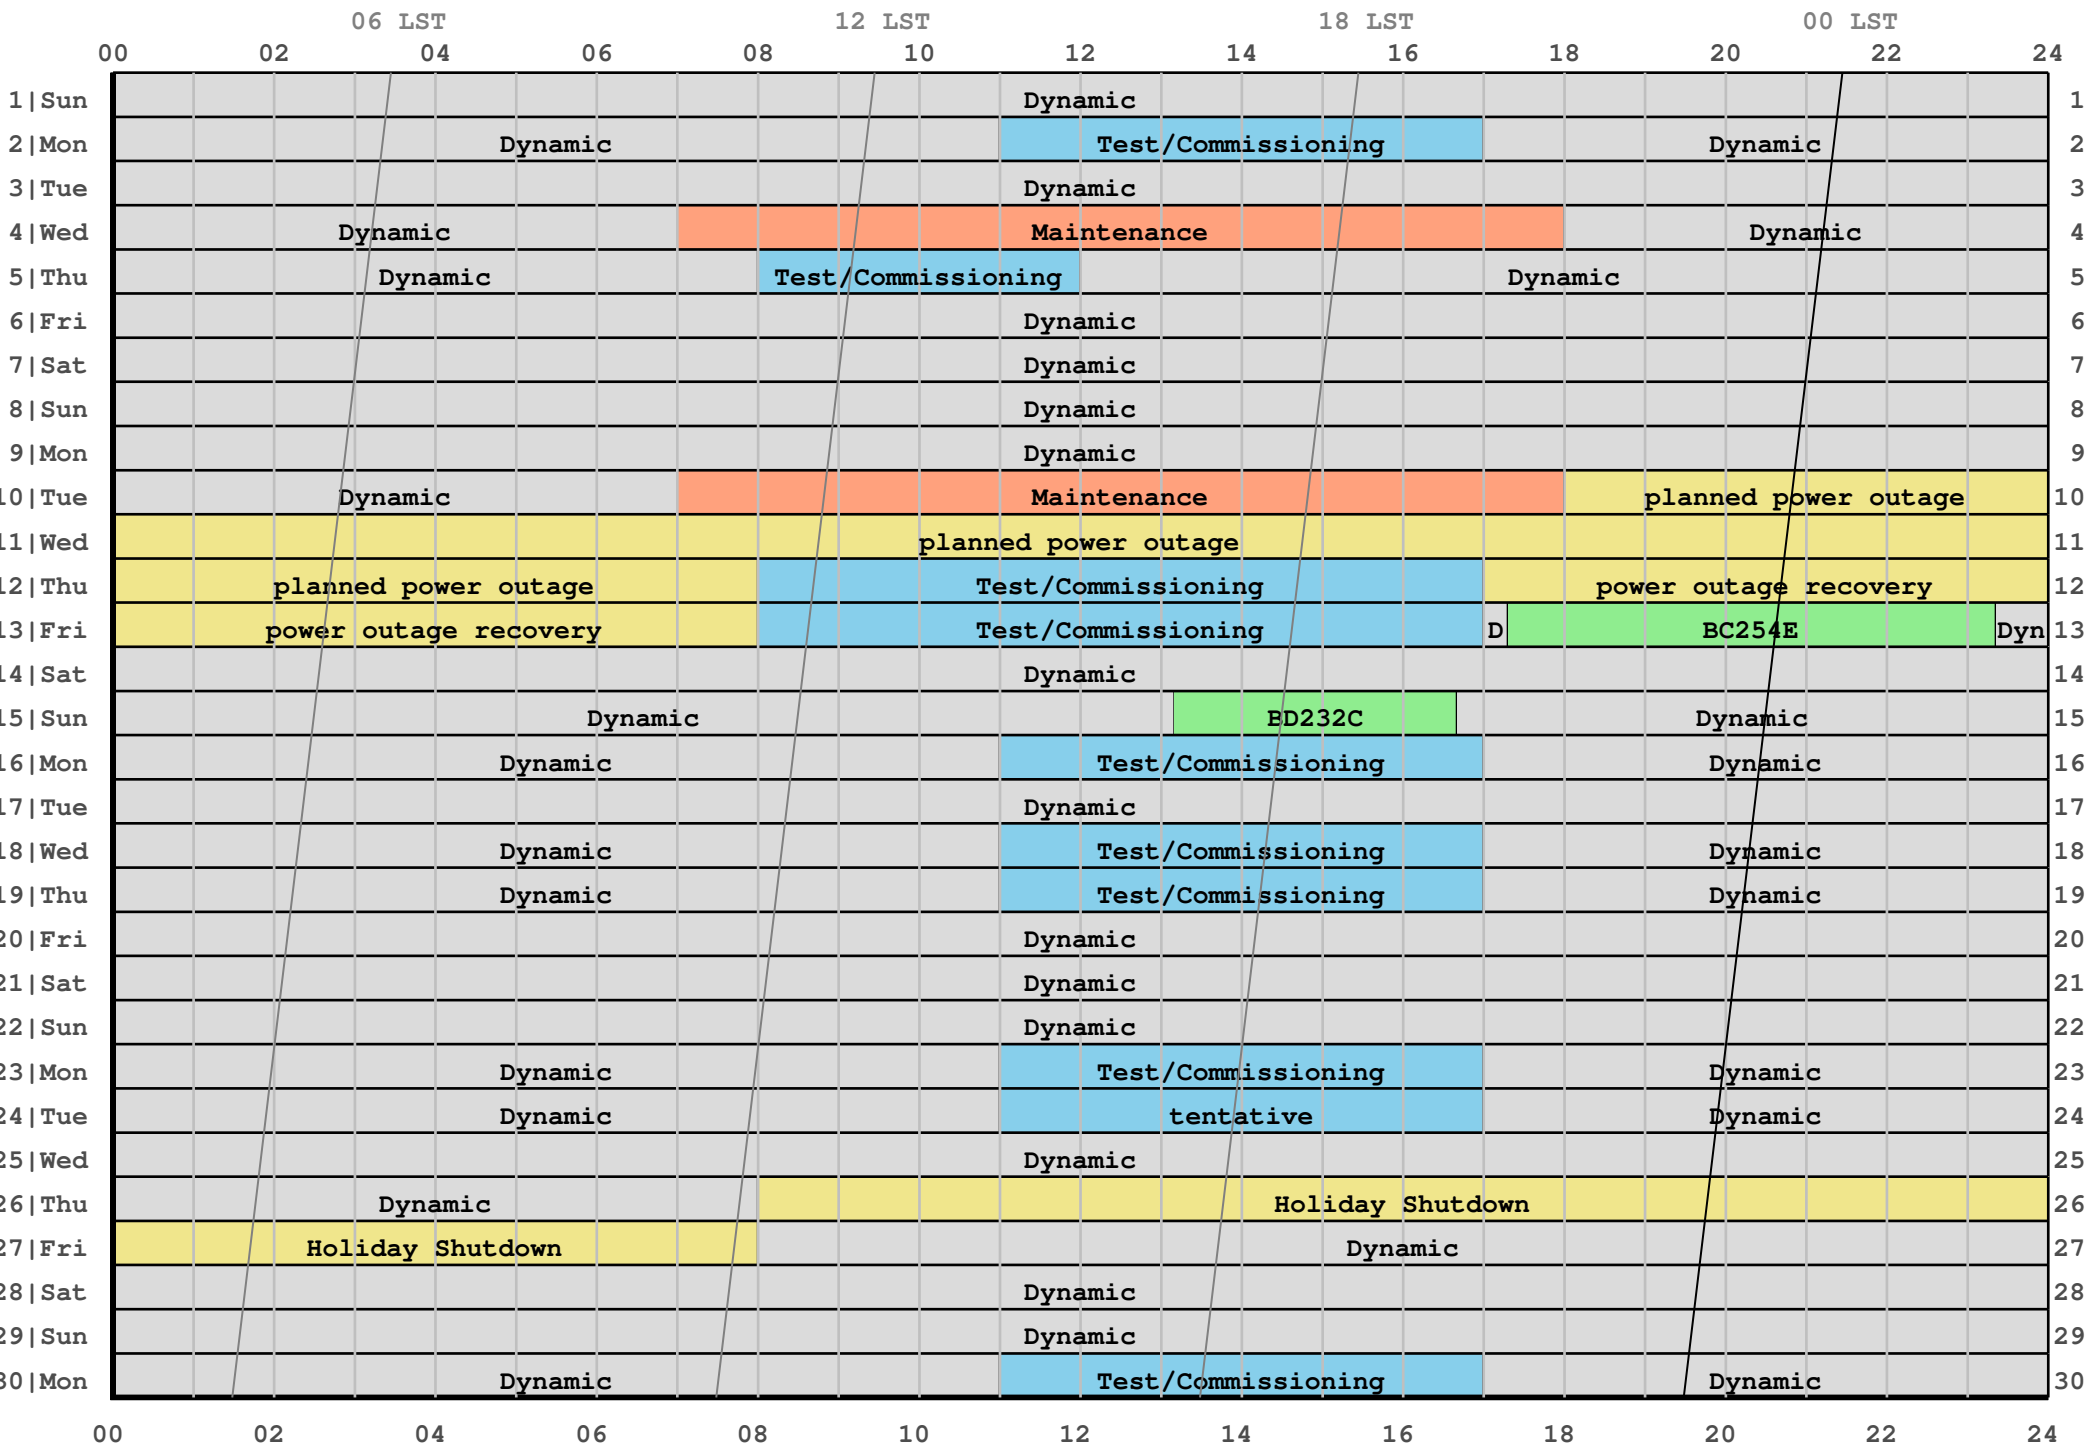

2020 November Schedule (in local Mountain Time)

Fixed Date Observations

Project	Day	Mountain Time	Universal Time	Sidereal Day and Time	Comments
BC254E	13	17:18 to 23:21	00:18 to 06:21	65901 20:41 to 02:45	VLBA+Y1
BD232C	15	13:10 to 16:40	20:10 to 23:40	65902 16:41 to 20:11	VLBA+Y1

Maintenance, Test/Commissioning, & Other

	Day	Mountain Time	Universal Time	Sidereal Day and Time	Comments
Test/Commissioning	2	11:00 to 17:00	18:00 to 00:00	65889 13:39 to 19:40	
Maintenance	4	07:00 to 18:00	14:00 to 01:00	65891 09:46 to 20:48	
Test/Commissioning	5	08:00 to 12:00	15:00 to 19:00	65892 10:50 to 14:51	
Maintenance	10	07:00 to 17:00	14:00 to 00:00	65900 10:10 to 20:23	
Test/Commissioning	16	11:00 to 17:00	18:00 to 00:00	65903 14:34 to 20:35	
Test/Commissioning	18	11:00 to 17:00	18:00 to 00:00	65905 14:42 to 20:43	
Test/Commissioning	19	11:00 to 17:00	18:00 to 00:00	65906 14:46 to 20:47	
Test/Commissioning	23	11:00 to 17:00	18:00 to 00:00	65910 15:02 to 21:03	
Test/Commissioning	24	11:00 to 17:00	18:00 to 00:00	65911 15:06 to 21:07	tentative
Other	26	08:00 to 08:00	15:00 to 15:00	65914 12:13 to 12:17	
Test/Commissioning	30	11:00 to 17:00	18:00 to 00:00	65917 15:29 to 21:30	