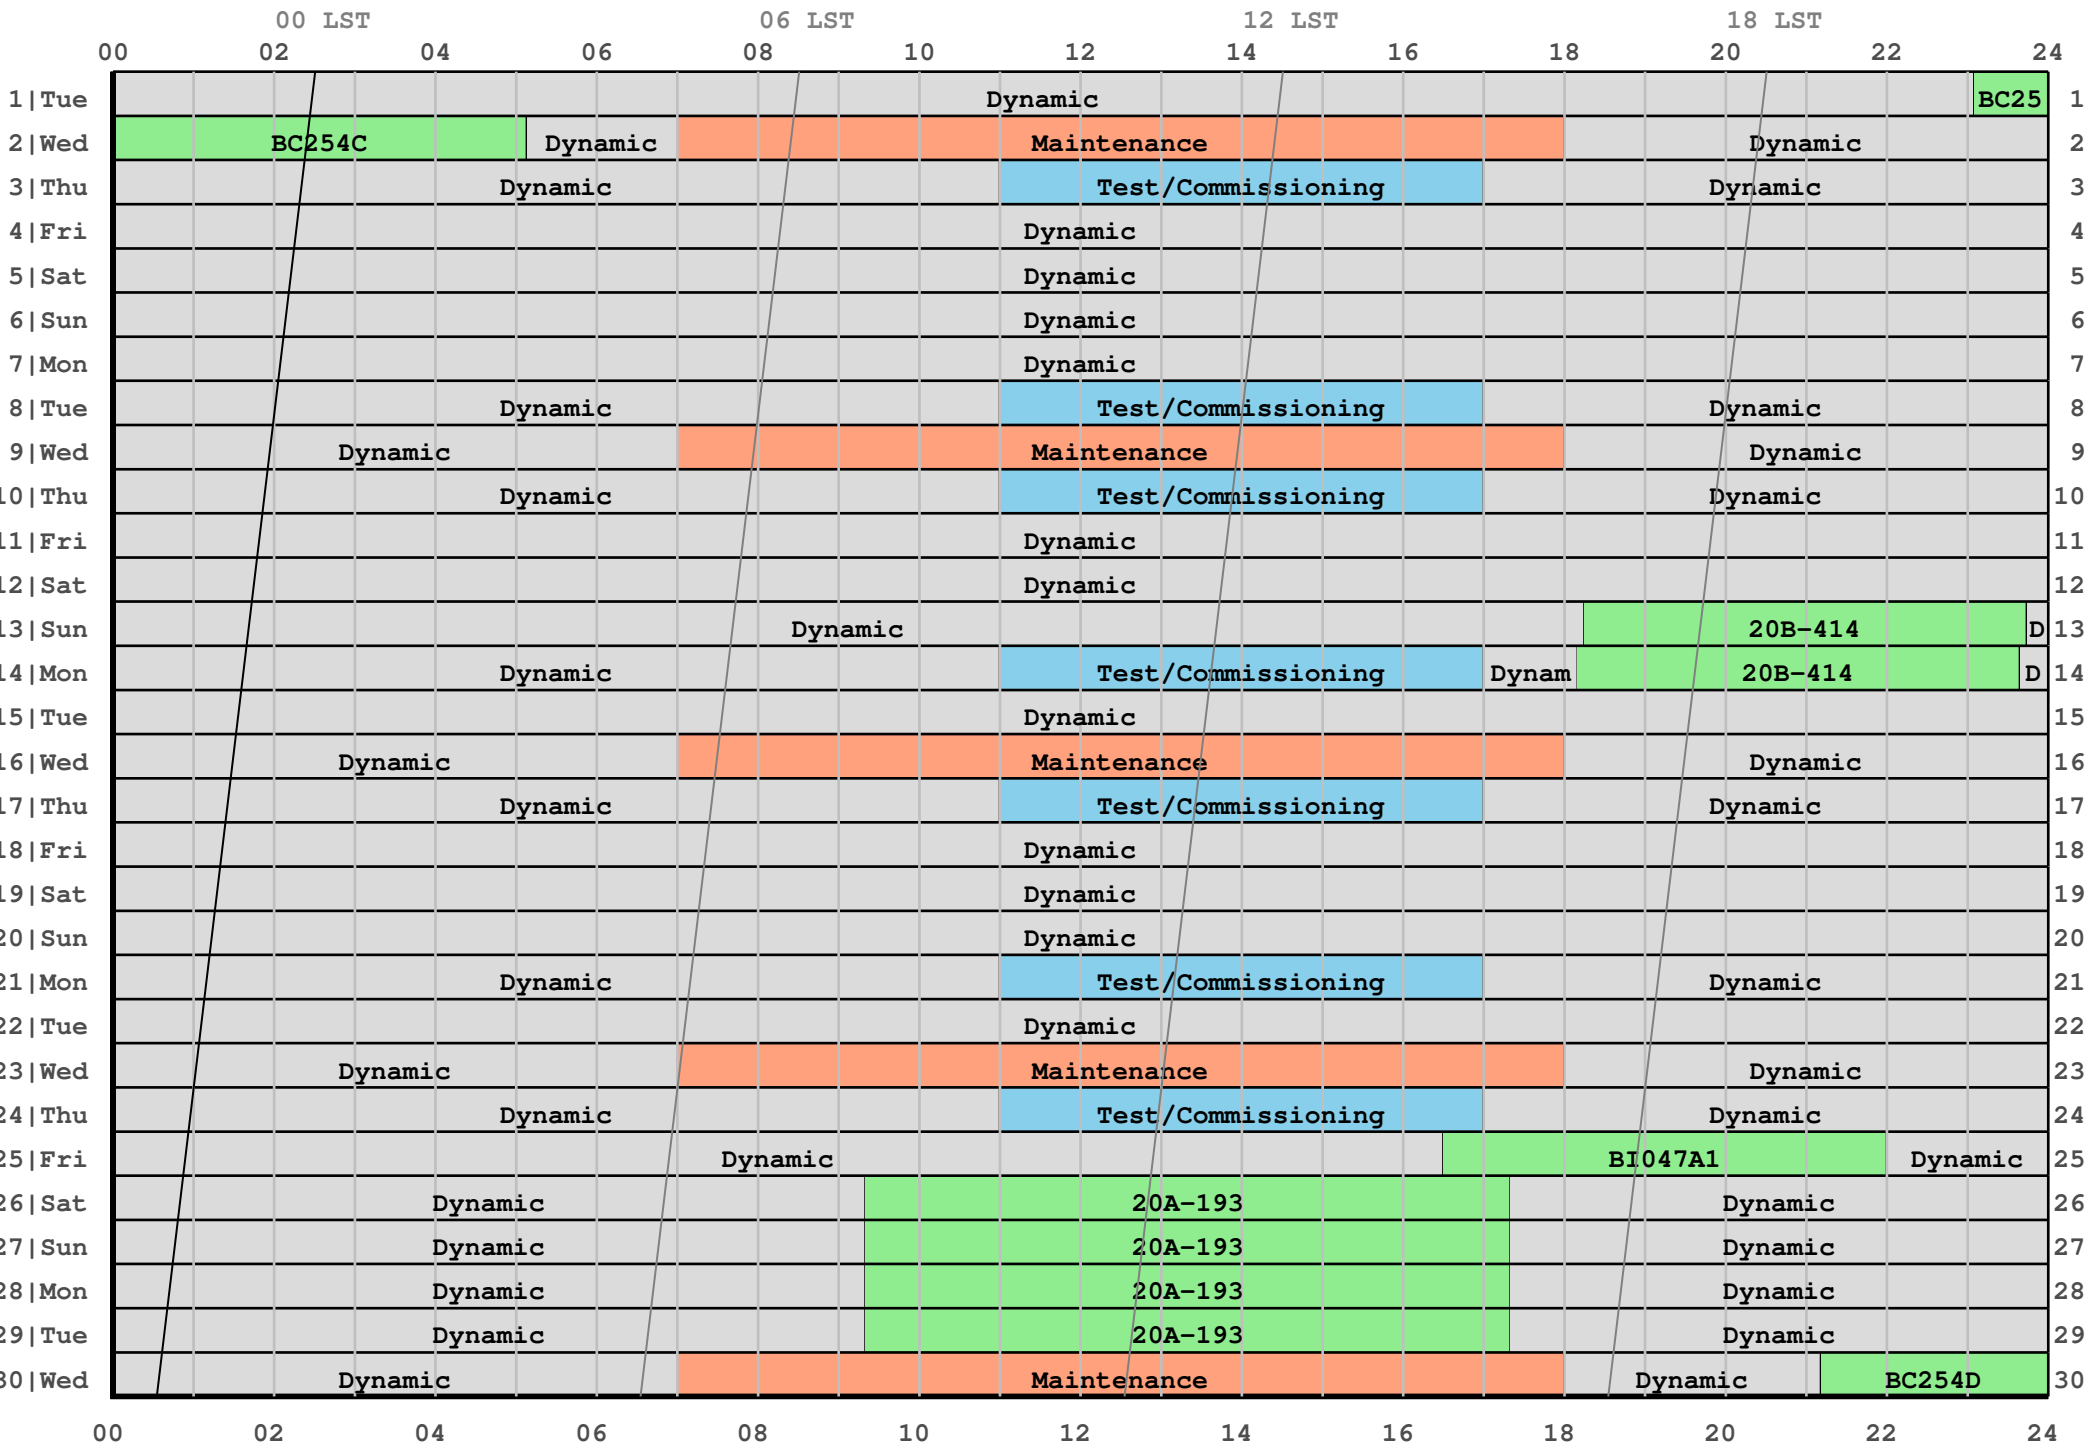

2020 September Schedule (in local Mountain Time)

Fixed Date Observations

Project	Day	Mountain Time	Universal Time	Sidereal Day and Time	Comments
BC254C	1	23:05 to 05:08	05:05 to 11:08	65828 20:41 to 02:45	VLBA+Y1
20B-414	13	18:15 to 23:44	00:15 to 05:44	65839 16:38 to 22:08	Jupiter
20B-414	14	18:10 to 23:39	00:10 to 05:39	65840 16:37 to 22:07	Jupiter
BI047A1	25	16:30 to 22:00	22:30 to 04:00	65851 15:40 to 21:11	VLBA+Y27
20A-193	26	09:20 to 17:20	15:20 to 23:20	65852 08:33 to 16:34	perihelion 6
20A-193	27	09:20 to 17:20	15:20 to 23:20	65853 08:37 to 16:38	perihelion 6
20A-193	28	09:20 to 17:20	15:20 to 23:20	65854 08:40 to 16:42	perihelion 6
20A-193	29	09:20 to 17:20	15:20 to 23:20	65855 08:44 to 16:46	perihelion 6
BC254D	30	21:11 to 24:00	03:11 to 06:00	65856 20:41 to 23:31	VLBA+Y1

Maintenance, Test/Commissioning, & Other

	Day	Mountain Time	Universal Time	Sidereal Day and Time	Comments
Maintenance	2	07:00 to 18:00	13:00 to 00:00	65828 04:38 to 15:39	
Test/Commissioning	3	11:00 to 17:00	17:00 to 23:00	65829 08:42 to 14:43	
Test/Commissioning	8	11:00 to 17:00	17:00 to 23:00	65834 09:02 to 15:03	
Maintenance	9	07:00 to 18:00	13:00 to 00:00	65835 05:05 to 16:07	
Test/Commissioning	10	11:00 to 17:00	17:00 to 23:00	65836 09:10 to 15:11	
Test/Commissioning	14	11:00 to 17:00	17:00 to 23:00	65840 09:26 to 15:27	
Maintenance	16	07:00 to 18:00	13:00 to 00:00	65842 05:33 to 16:35	
Test/Commissioning	17	11:00 to 17:00	17:00 to 23:00	65843 09:37 to 15:38	
Test/Commissioning	21	11:00 to 17:00	17:00 to 23:00	65847 09:53 to 15:54	
Maintenance	23	07:00 to 18:00	13:00 to 00:00	65849 06:00 to 17:02	
Test/Commissioning	24	11:00 to 17:00	17:00 to 23:00	65850 10:05 to 16:06	
Maintenance	30	07:00 to 18:00	13:00 to 00:00	65856 06:28 to 17:30	