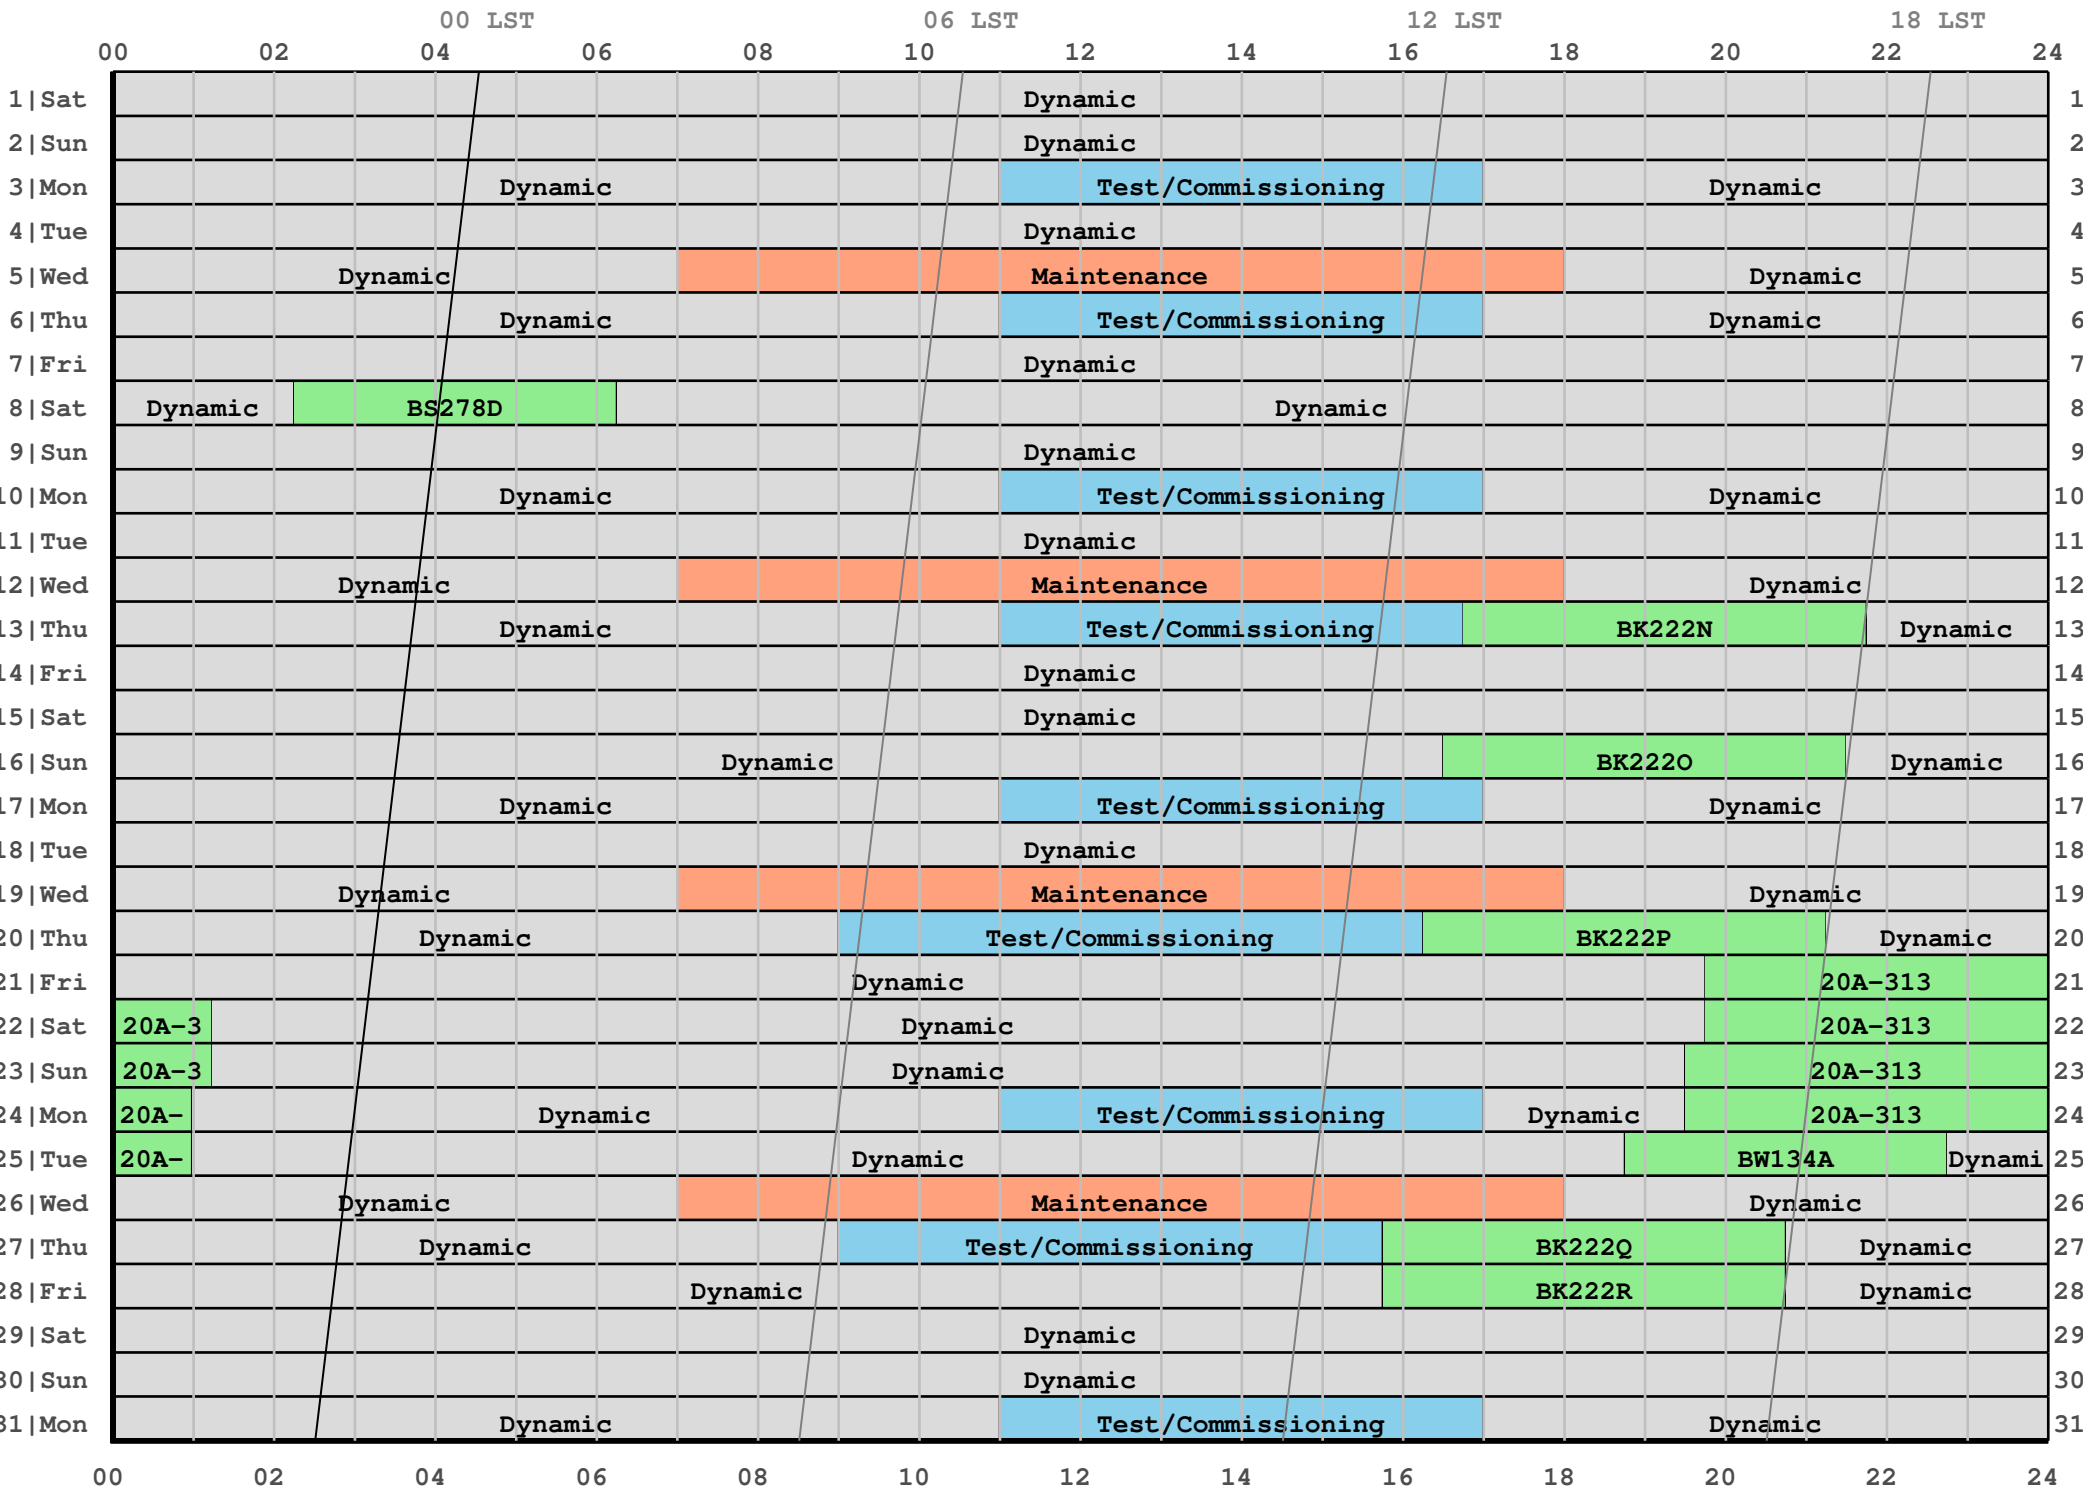

2020 August Schedule (in local Mountain Time)

B-configuration: Jun 24 - Oct 12

Fixed Date Observations

Project	Day	Mountain Time	Universal Time	Sidereal Day and Time	Comments
BS278D	8	02:15 to 06:15	08:15 to 12:15	65803 22:13 to 02:14	VLBA+Y27
BK222N	13	16:45 to 21:45	22:45 to 03:45	65808 13:05 to 18:06	VLBA+Eb+Gb+Y27
BK222O	16	16:30 to 21:30	22:30 to 03:30	65811 13:02 to 18:03	VLBA+Eb+Gb+Y27
BK222P	20	16:15 to 21:15	22:15 to 03:15	65815 13:03 to 18:04	VLBA+Eb+Gb+Y27
20A-313	21	19:45 to 01:14	01:45 to 07:14	65816 16:37 to 22:07	simult w/ HST & Juno
20A-313	22	19:45 to 01:14	01:45 to 07:14	65817 16:41 to 22:11	simult w/ HST & Juno
20A-313	23	19:30 to 00:59	01:30 to 06:59	65818 16:30 to 22:00	simult w/ HST & Juno
20A-313	24	19:30 to 00:59	01:30 to 06:59	65819 16:34 to 22:04	simult w/ HST & Juno
BW134A	25	18:45 to 22:45	00:45 to 04:45	65820 15:53 to 19:54	VLBA+Y27
BK222Q	27	15:45 to 20:45	21:45 to 02:45	65822 13:00 to 18:01	VLBA+Eb+Gb+Y27
BK222R	28	15:45 to 20:45	21:45 to 02:45	65823 13:04 to 18:05	VLBA+Eb+Gb+Y27