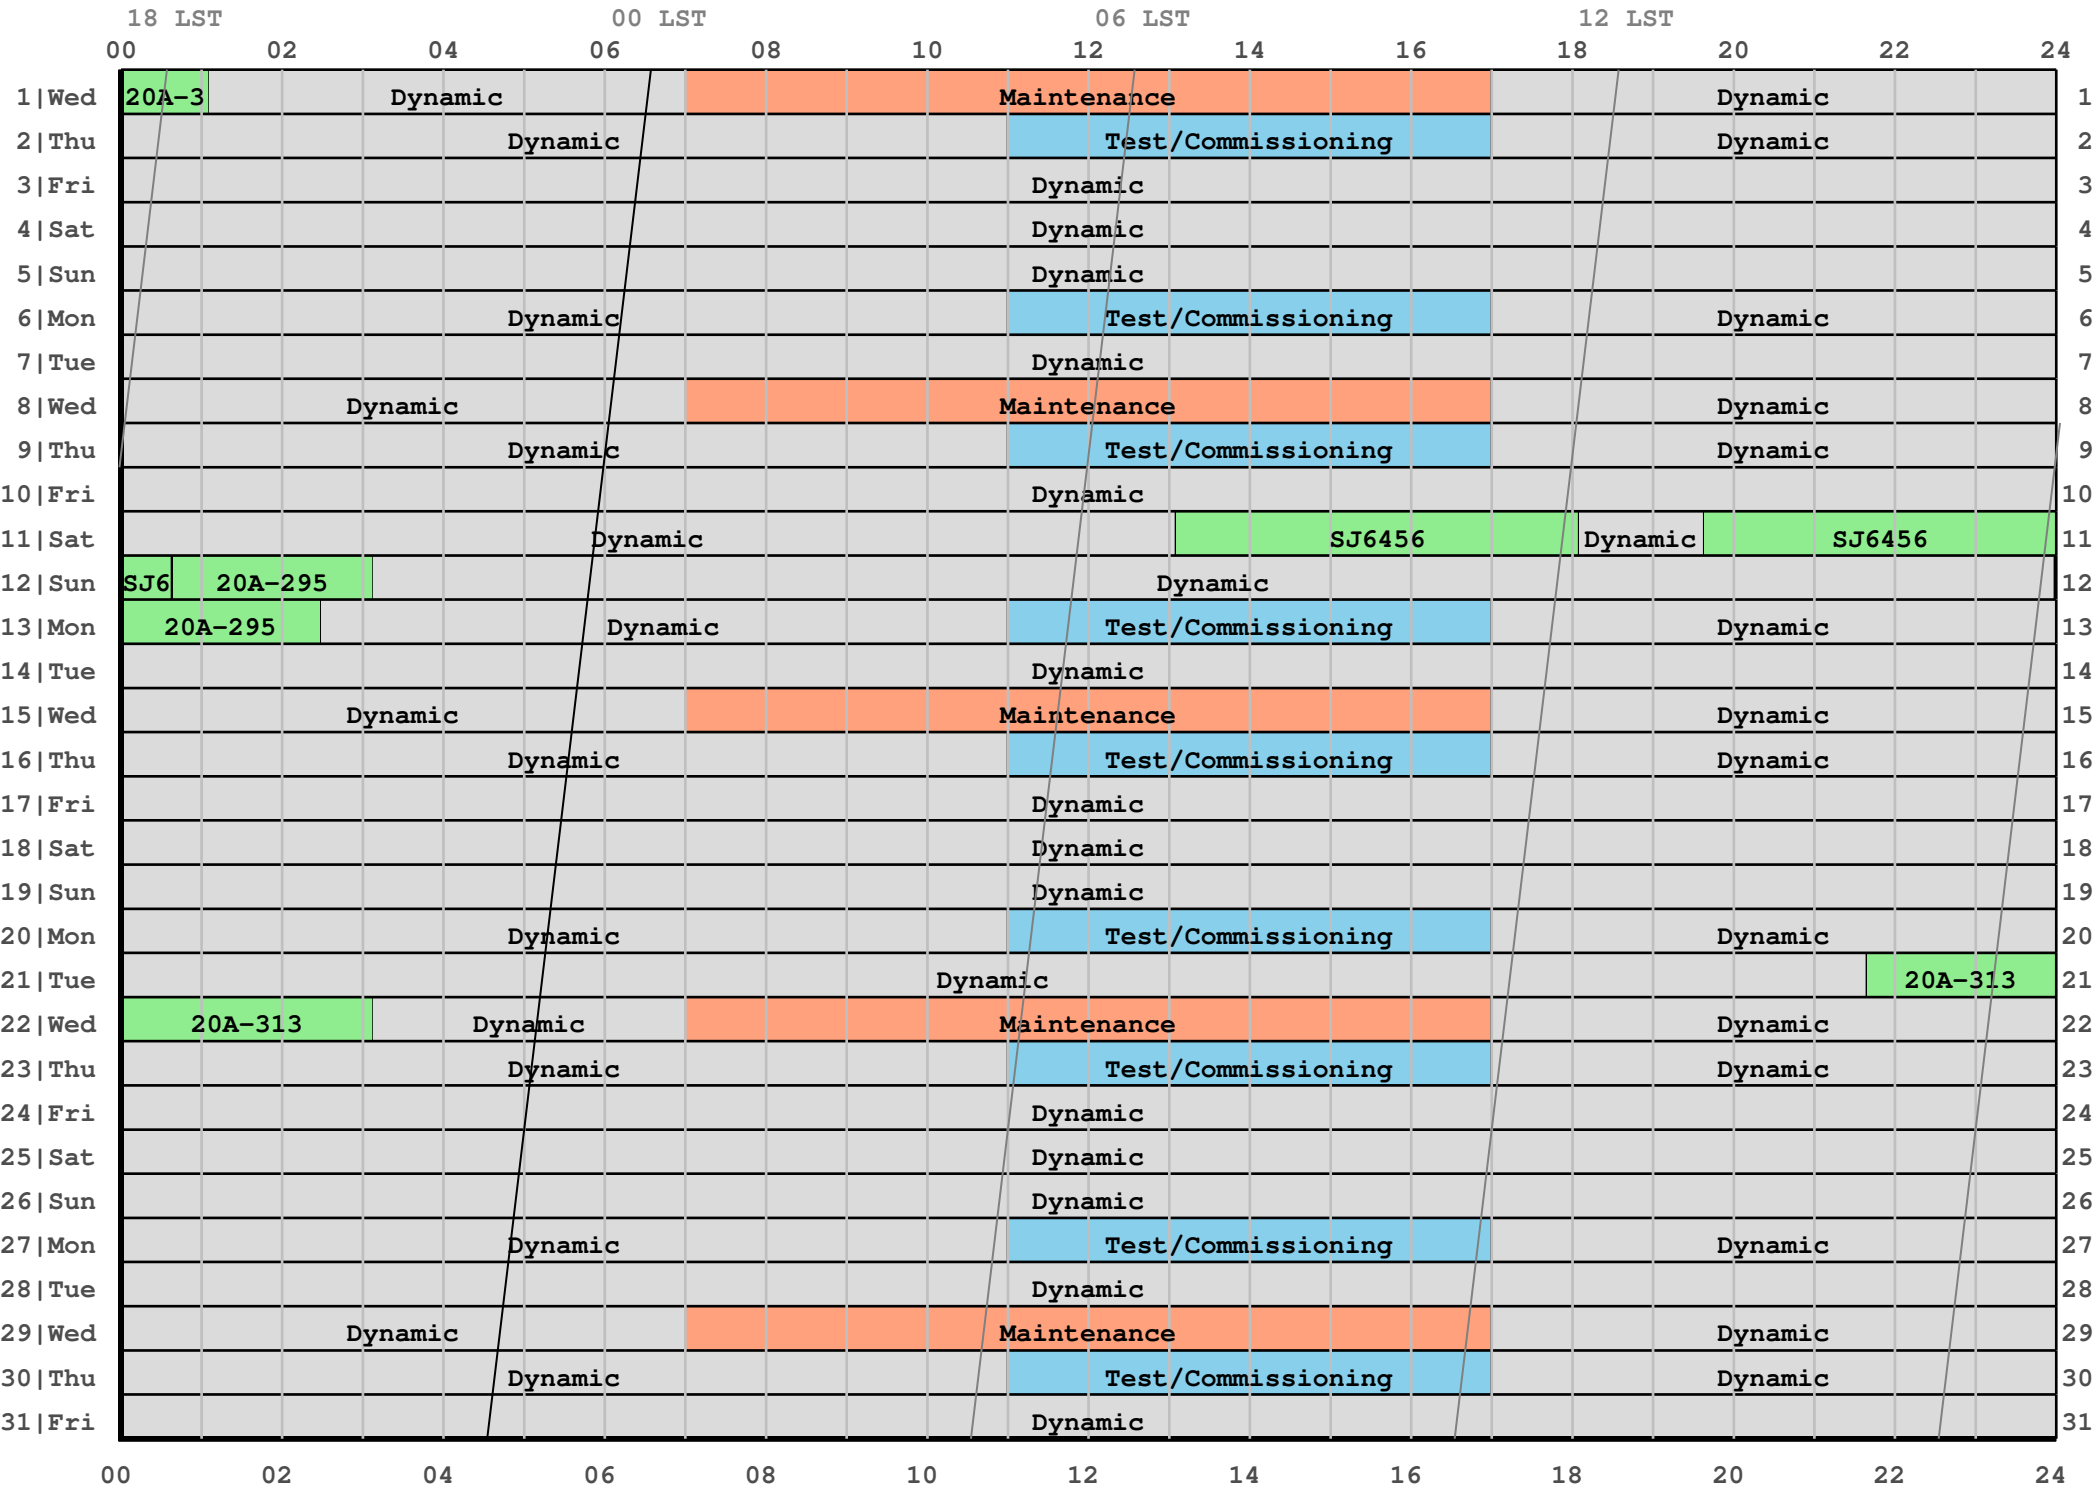

# 2020 July Schedule (in local Mountain Time)

**Fixed Date Observations**

| Project | Day | Mountain Time  | Universal Time | Sidereal Day and Time | Comments             |
|---------|-----|----------------|----------------|-----------------------|----------------------|
| 20A-381 | 1   | 00:00 to 01:06 | 06:00 to 07:06 | 65764 17:28 to 18:34  | Y27 coord w/ VLBA    |
| SJ6456  | 11  | 13:05 to 18:05 | 19:05 to 00:05 | 65775 07:15 to 12:15  | simult w/ XMM-Newton |
| SJ6456  | 11  | 19:38 to 00:38 | 01:38 to 06:38 | 65775 13:49 to 18:50  | simult w/ XMM-Newton |
| 20A-295 | 12  | 00:39 to 03:08 | 06:39 to 09:08 | 65775 18:51 to 21:20  |                      |
| 20A-295 | 12  | 23:59 to 02:29 | 05:59 to 08:29 | 65776 18:14 to 20:45  |                      |
| 20A-313 | 21  | 21:39 to 03:08 | 03:39 to 09:08 | 65785 16:29 to 21:59  | simult w/ HST & Juno |