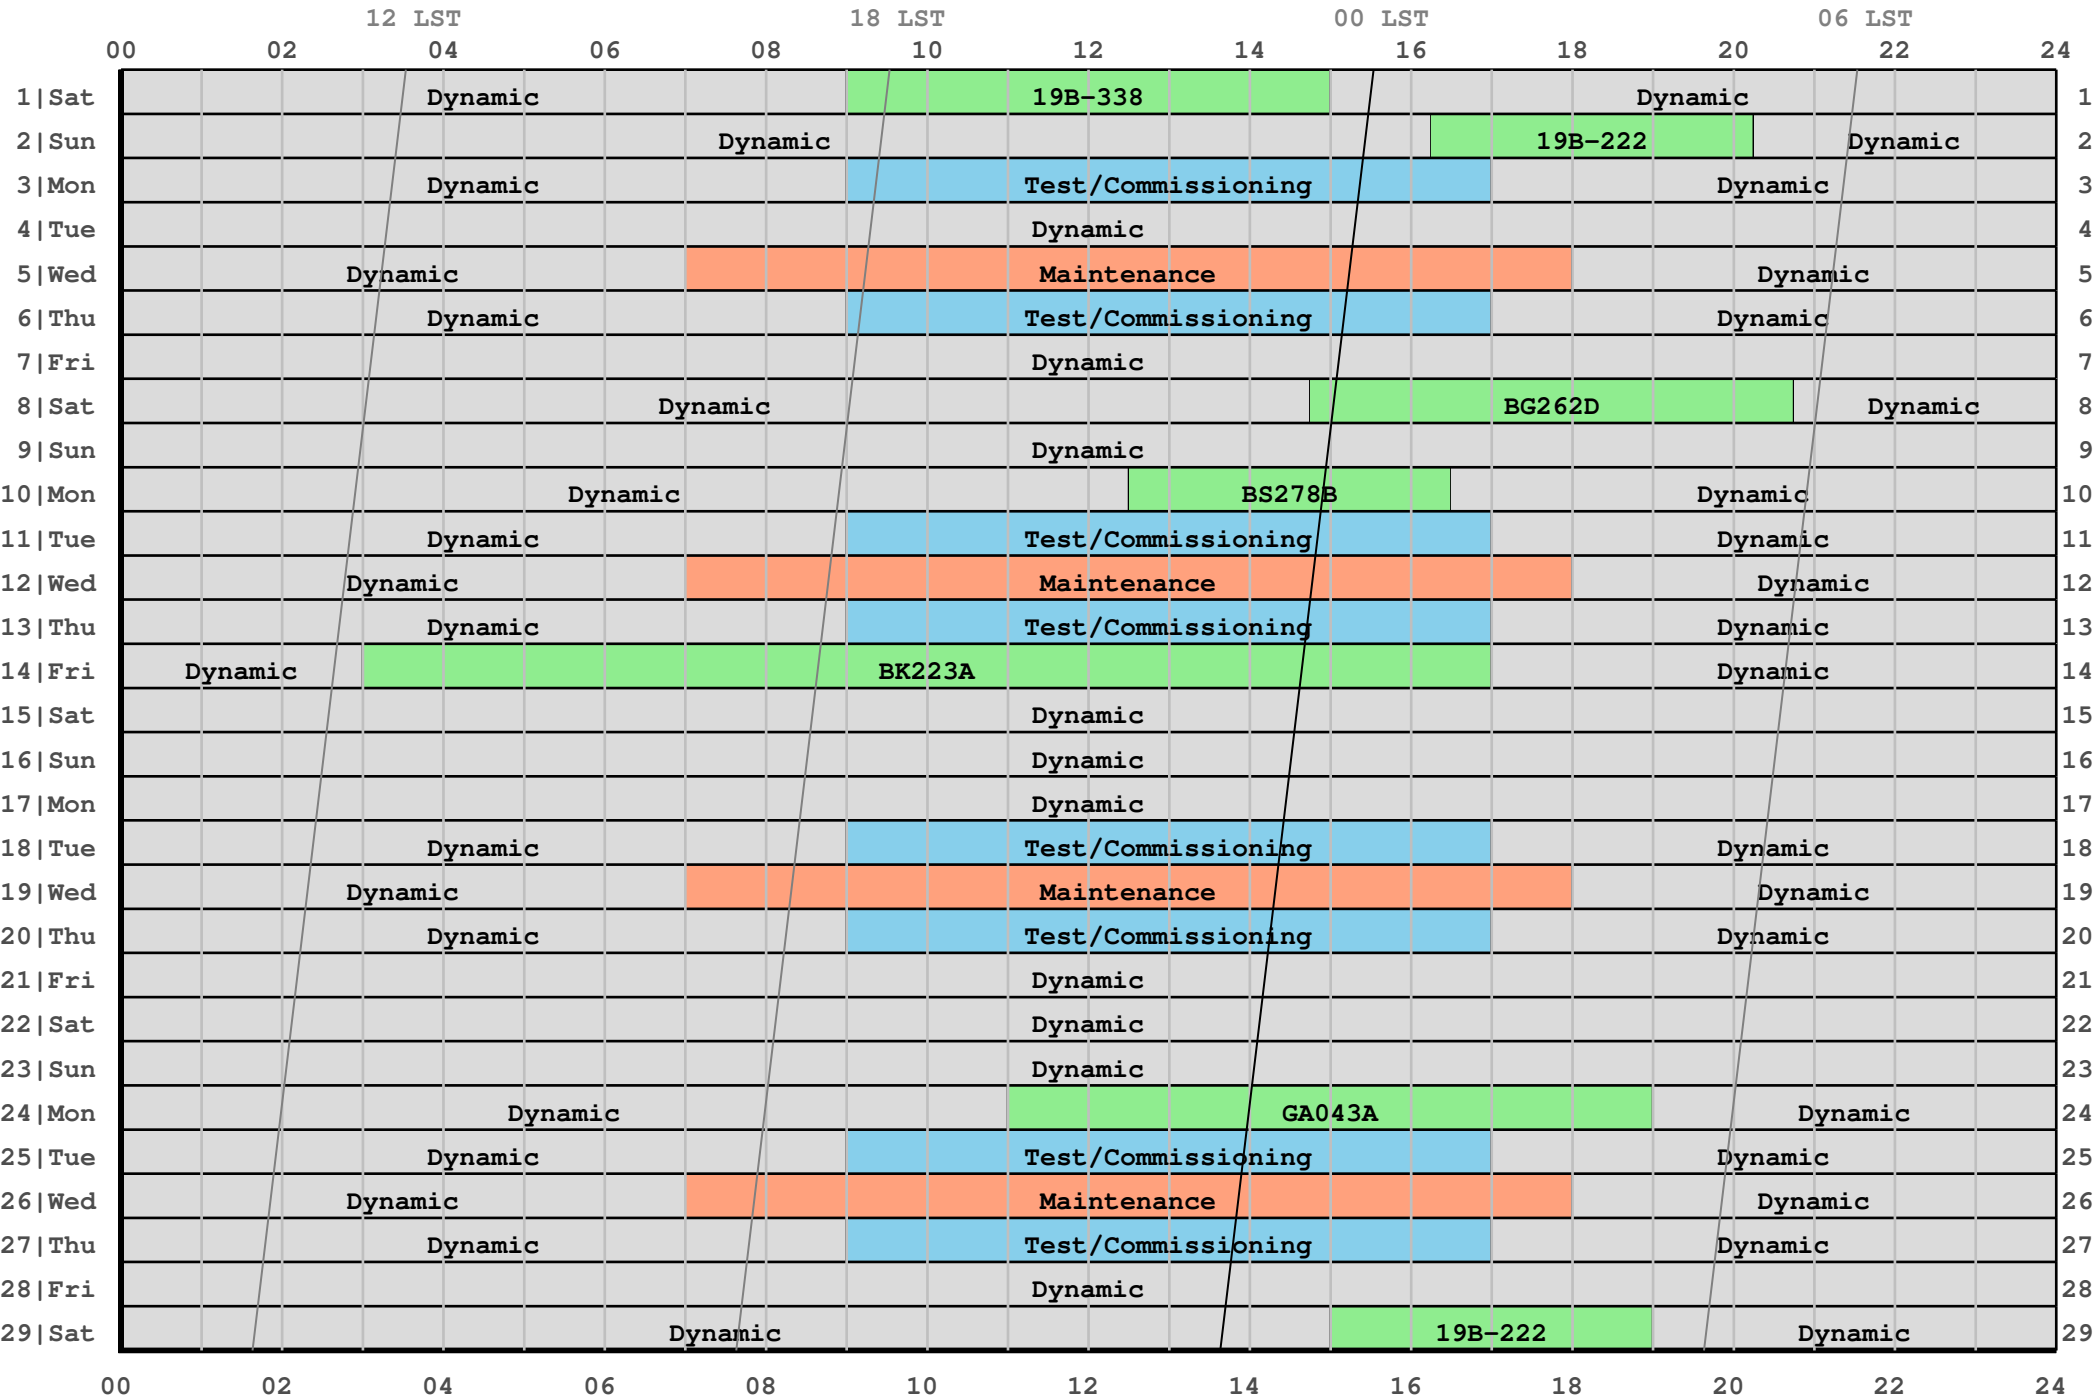

2020 February Schedule (in local Mountain Time)

Fixed Date Observations

Project	Day	Mountain Time	Universal Time	Sidereal Day and Time	Comments
19B-338	1	09:00 to 15:00	16:00 to 22:00	65613 17:34 to 23:35	subarray solar obs
19B-222	2	16:15 to 20:15	23:15 to 03:15	65615 00:55 to 04:55	Y27
BG262D	8	14:45 to 20:45	21:45 to 03:45	65621 23:48 to 05:49	VLBA+Gb+Y27
BS278B	10	12:30 to 16:30	19:30 to 23:30	65623 21:40 to 01:41	VLBA+Eb+Y27
BK223A	14	03:00 to 17:00	10:00 to 00:00	65627 12:25 to 02:27	VLBA+Eb+Y27
GA043A	24	11:00 to 19:00	18:00 to 02:00	65637 21:05 to 05:07	Global VLBI
19B-222	29	15:00 to 19:00	22:00 to 02:00	65642 01:26 to 05:26	Y27

Maintenance, Test/Commissioning, & Other

	Day	Mountain Time	Universal Time	Sidereal Day and Time	Comments
Test/Commissioning	3	09:00 to 17:00	16:00 to 00:00	65616 17:42 to 01:44	
Maintenance	5	07:00 to 18:00	14:00 to 01:00	65618 15:50 to 02:52	
Test/Commissioning	6	09:00 to 17:00	16:00 to 00:00	65619 17:54 to 01:55	
Test/Commissioning	11	09:00 to 17:00	16:00 to 00:00	65624 18:14 to 02:15	
Maintenance	12	07:00 to 18:00	14:00 to 01:00	65625 16:17 to 03:19	
Test/Commissioning	13	09:00 to 17:00	16:00 to 00:00	65626 18:22 to 02:23	
Test/Commissioning	18	09:00 to 17:00	16:00 to 00:00	65631 18:41 to 02:43	
Maintenance	19	07:00 to 18:00	14:00 to 01:00	65632 16:45 to 03:47	
Test/Commissioning	20	09:00 to 17:00	16:00 to 00:00	65633 18:49 to 02:51	
Test/Commissioning	25	09:00 to 17:00	16:00 to 00:00	65638 19:09 to 03:10	
Maintenance	26	07:00 to 18:00	14:00 to 01:00	65639 17:13 to 04:14	
Test/Commissioning	27	09:00 to 17:00	16:00 to 00:00	65640 19:17 to 03:18	