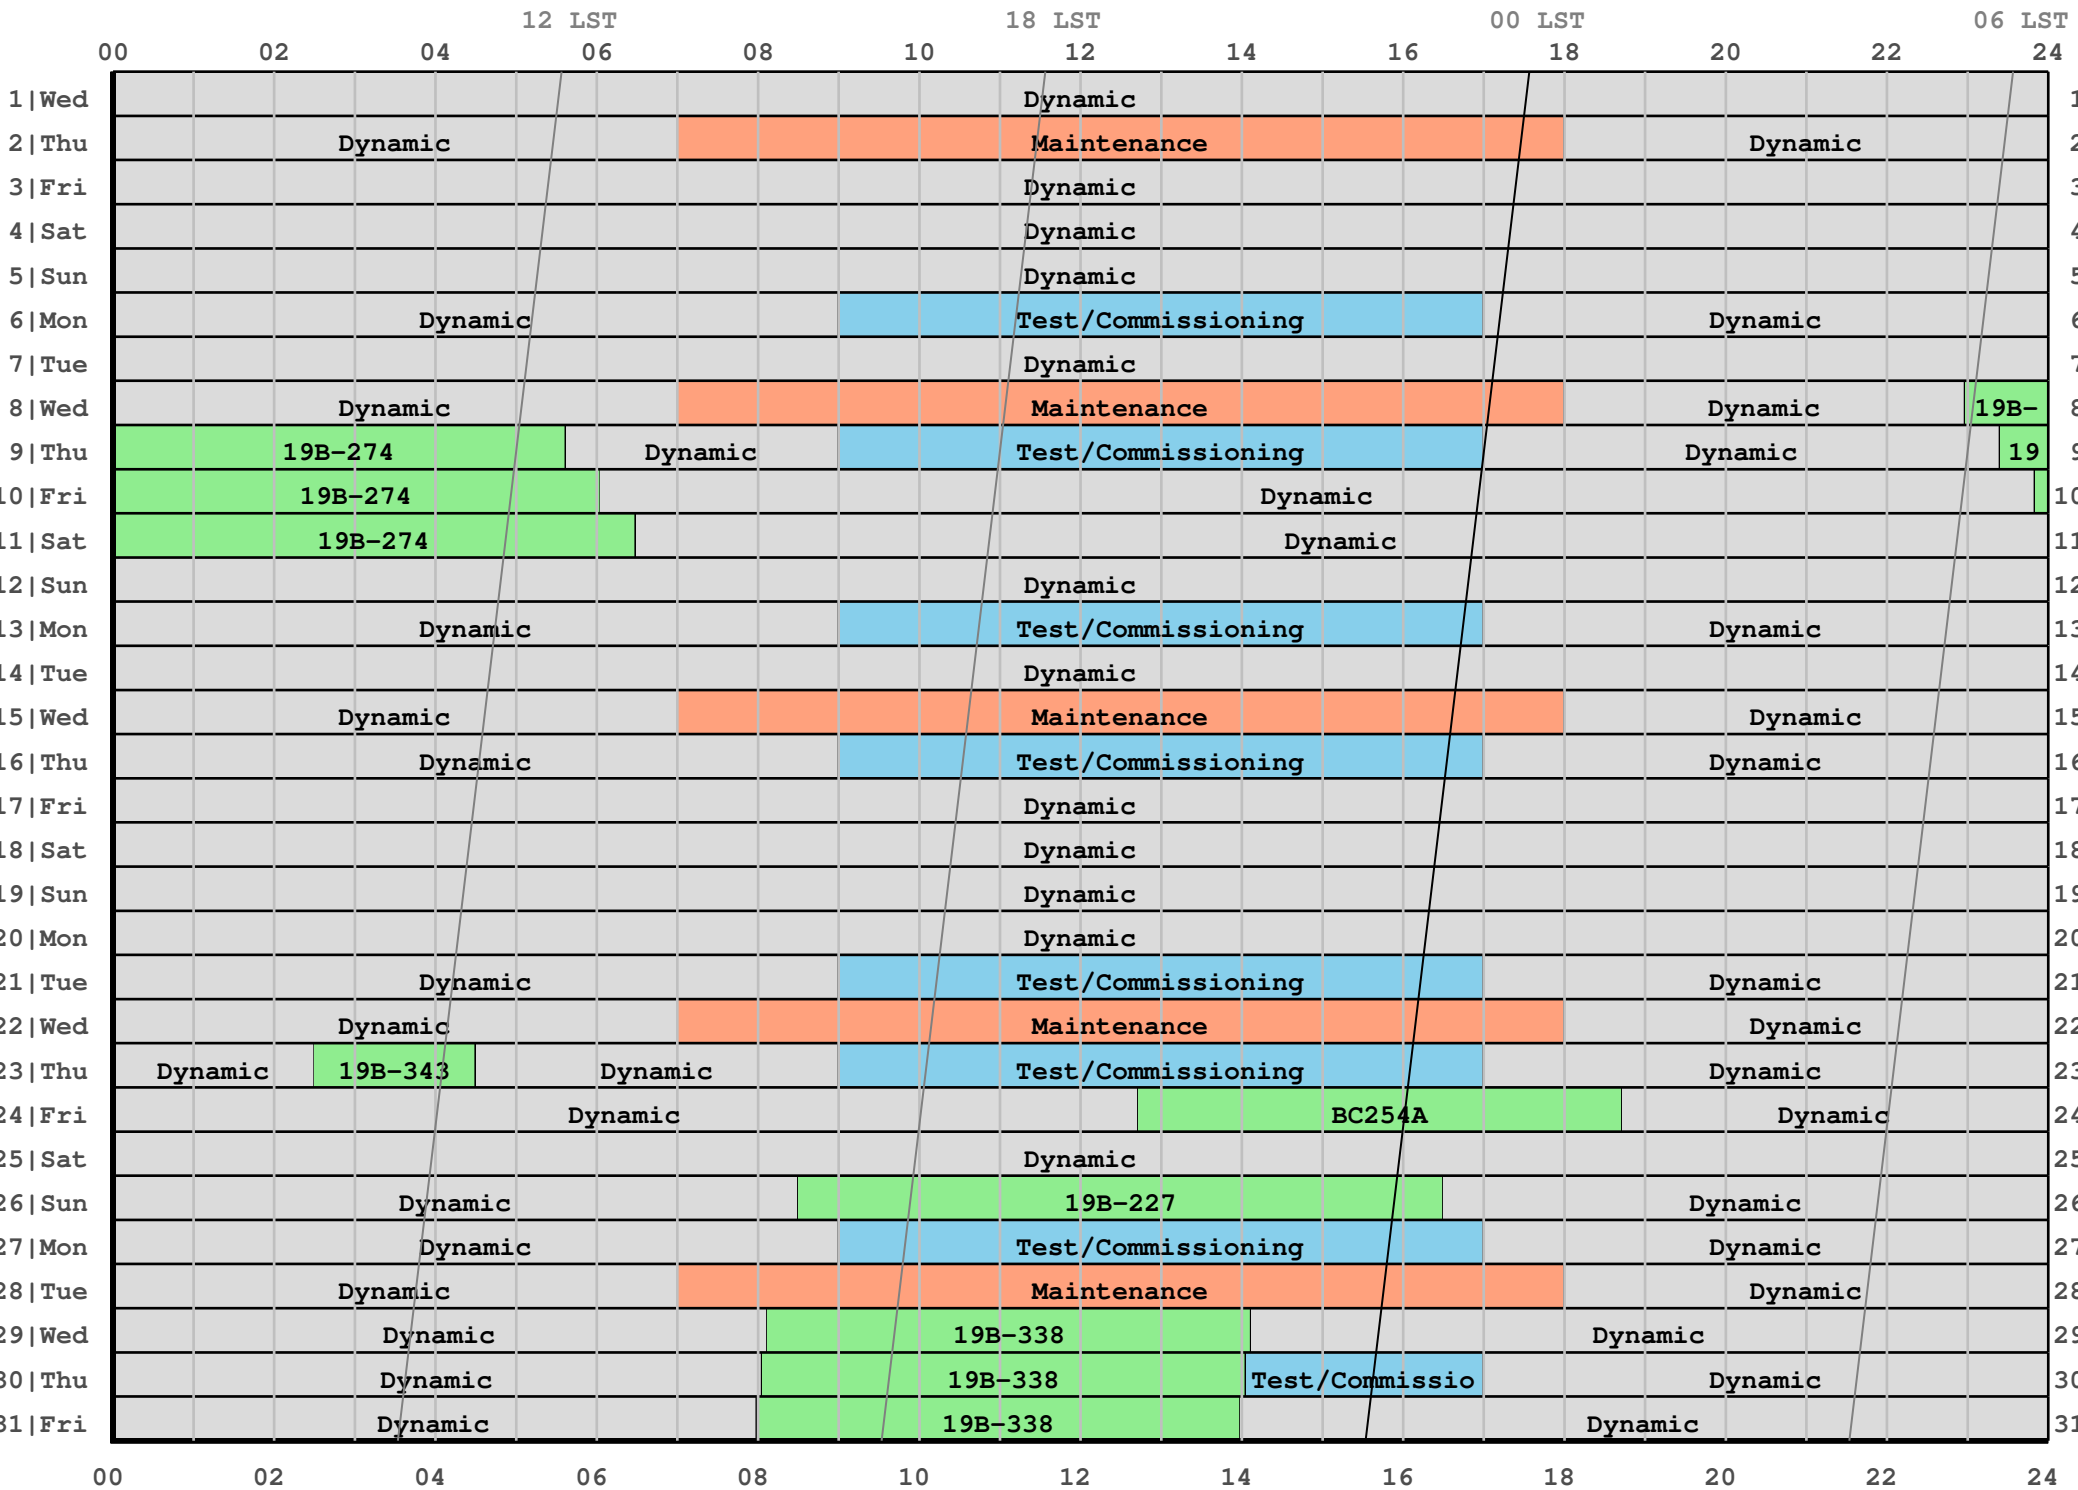

2020 January Schedule (in local Mountain Time)

Fixed Date Observations

Project	Day	Mountain Time	Universal Time	Sidereal Day and Time	Comments
19B-274	8	22:58 to 05:37	05:58 to 12:37	65590 06:00 to 12:40	
19B-274	9	23:24 to 06:03	06:24 to 13:03	65591 06:30 to 13:10	
19B-274	10	23:50 to 06:29	06:50 to 13:29	65592 07:00 to 13:40	
19B-343	23	02:30 to 04:30	09:30 to 11:30	65604 10:28 to 12:28	L & S-band subarray
BC254A	24	12:43 to 18:43	19:43 to 01:43	65606 20:46 to 02:47	Y1
19B-227	26	08:30 to 16:30	15:30 to 23:30	65608 16:41 to 00:42	solar observation
19B-338	29	08:07 to 14:07	15:07 to 21:07	65610 16:29 to 22:30	subarray solar obs
19B-338	30	08:03 to 14:03	15:03 to 21:03	65611 16:29 to 22:30	subarray solar obs
19B-338	31	07:59 to 13:59	14:59 to 20:59	65612 16:29 to 22:30	subarray solar obs

Maintenance, Test/Commissioning, & Other

	Day	Mountain Time	Universal Time	Sidereal Day and Time	Comments
Maintenance	2	07:00 to 18:00	14:00 to 01:00	65584 13:36 to 00:38	
Test/Commissioning	6	09:00 to 17:00	16:00 to 00:00	65587 15:52 to 23:53	
Maintenance	8	07:00 to 18:00	14:00 to 01:00	65590 13:59 to 01:01	
Test/Commissioning	9	09:00 to 17:00	16:00 to 00:00	65591 16:04 to 00:05	
Test/Commissioning	13	09:00 to 17:00	16:00 to 00:00	65595 16:19 to 00:21	
Maintenance	15	07:00 to 18:00	14:00 to 01:00	65597 14:27 to 01:29	
Test/Commissioning	16	09:00 to 17:00	16:00 to 00:00	65598 16:31 to 00:33	
Test/Commissioning	21	09:00 to 17:00	16:00 to 00:00	65603 16:51 to 00:52	
Maintenance	22	07:00 to 18:00	14:00 to 01:00	65604 14:55 to 01:56	
Test/Commissioning	23	09:00 to 17:00	16:00 to 00:00	65605 16:59 to 01:00	
Test/Commissioning	27	09:00 to 17:00	16:00 to 00:00	65609 17:15 to 01:16	
Maintenance	28	07:00 to 18:00	14:00 to 01:00	65610 15:18 to 02:20	
Test/Commissioning	30	14:03 to 17:00	21:03 to 00:00	65612 22:30 to 01:28	