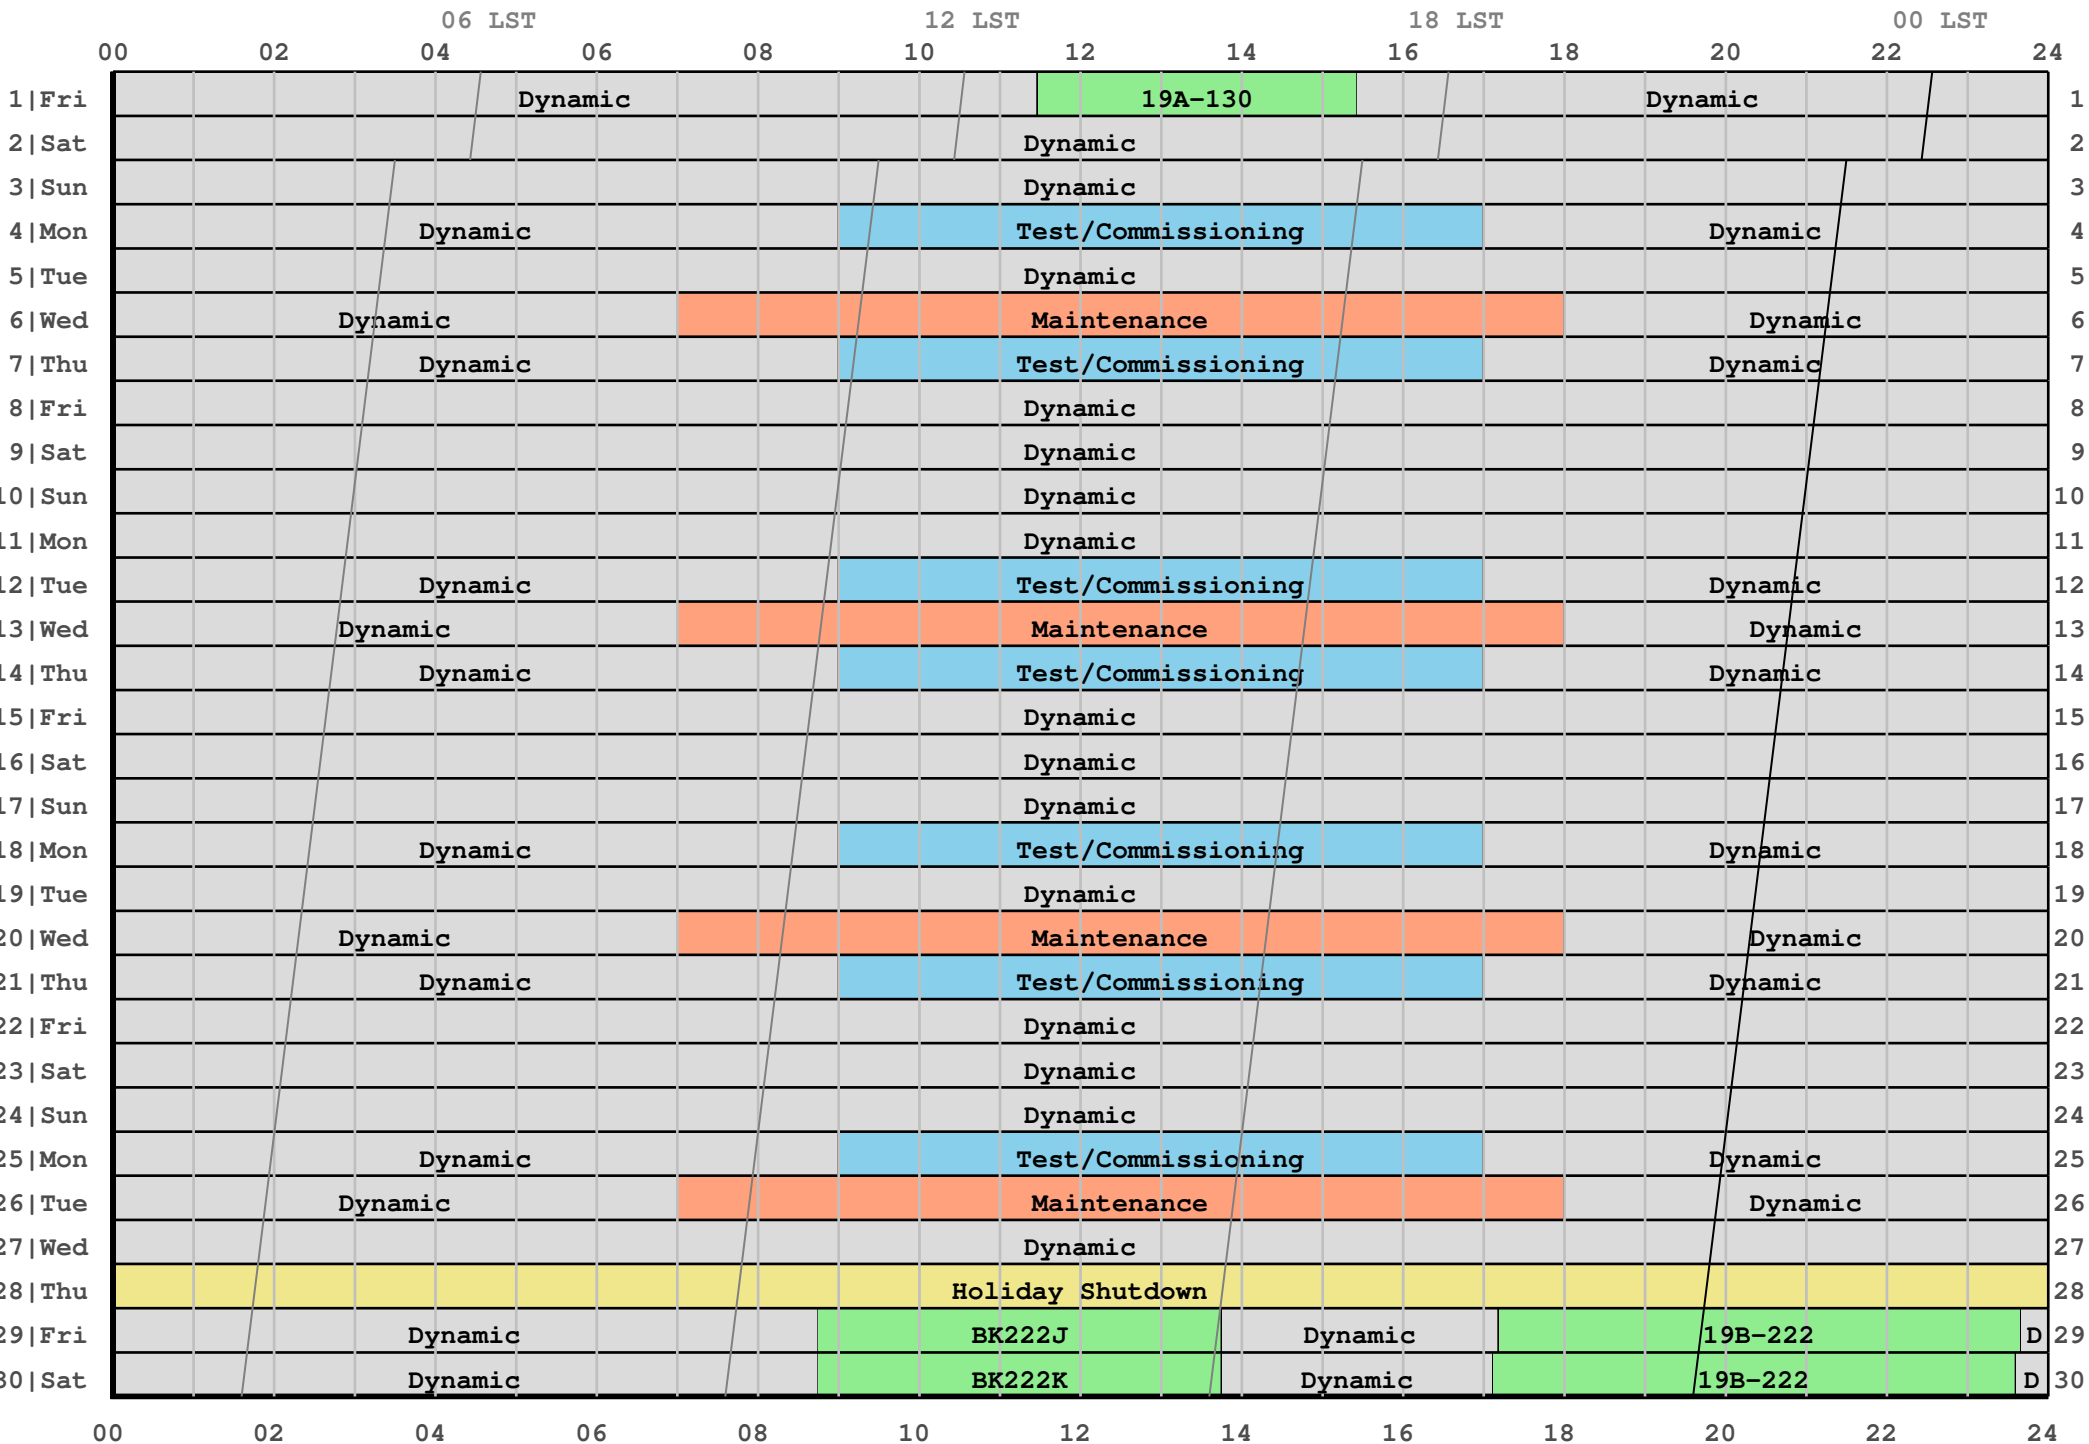

2019 November Schedule (in local Mountain Time)

Fixed Date Observations

Project	Day	Mountain Time	Universal Time	Sidereal Day and Time	Comments
19A-130	1	11:28 to 15:26	17:28 to 21:26	65521 13:00 to 16:59	2-subarrays via script
BK222J	29	08:45 to 13:45	15:45 to 20:45	65549 13:07 to 18:08	Y27
19B-222	29	17:11 to 23:40	00:11 to 06:40	65550 21:34 to 04:04	
BK222K	30	08:45 to 13:45	15:45 to 20:45	65550 13:11 to 18:12	Y27
19B-222	30	17:07 to 23:36	00:07 to 06:36	65551 21:34 to 04:04	

Maintenance, Test/Commissioning, & Other

	Day	Mountain Time	Universal Time	Sidereal Day and Time	Comments
Test/Commissioning	4	09:00 to 17:00	16:00 to 00:00	65524 11:43 to 19:45	
Maintenance	6	07:00 to 18:00	14:00 to 01:00	65526 09:51 to 20:53	
Test/Commissioning	7	09:00 to 17:00	16:00 to 00:00	65527 11:55 to 19:57	
Test/Commissioning	12	09:00 to 17:00	16:00 to 00:00	65532 12:15 to 20:16	
Maintenance	13	07:00 to 18:00	14:00 to 01:00	65533 10:19 to 21:20	
Test/Commissioning	14	09:00 to 17:00	16:00 to 00:00	65534 12:23 to 20:24	
Test/Commissioning	18	09:00 to 17:00	16:00 to 00:00	65538 12:39 to 20:40	
Maintenance	20	07:00 to 18:00	14:00 to 01:00	65540 10:46 to 21:48	
Test/Commissioning	21	09:00 to 17:00	16:00 to 00:00	65541 12:51 to 20:52	
Test/Commissioning	25	09:00 to 17:00	16:00 to 00:00	65545 13:06 to 21:08	
Maintenance	26	07:00 to 18:00	14:00 to 01:00	65546 11:10 to 22:12	
Other	28	00:00 to 24:00	07:00 to 07:00	65549 04:17 to 04:21	