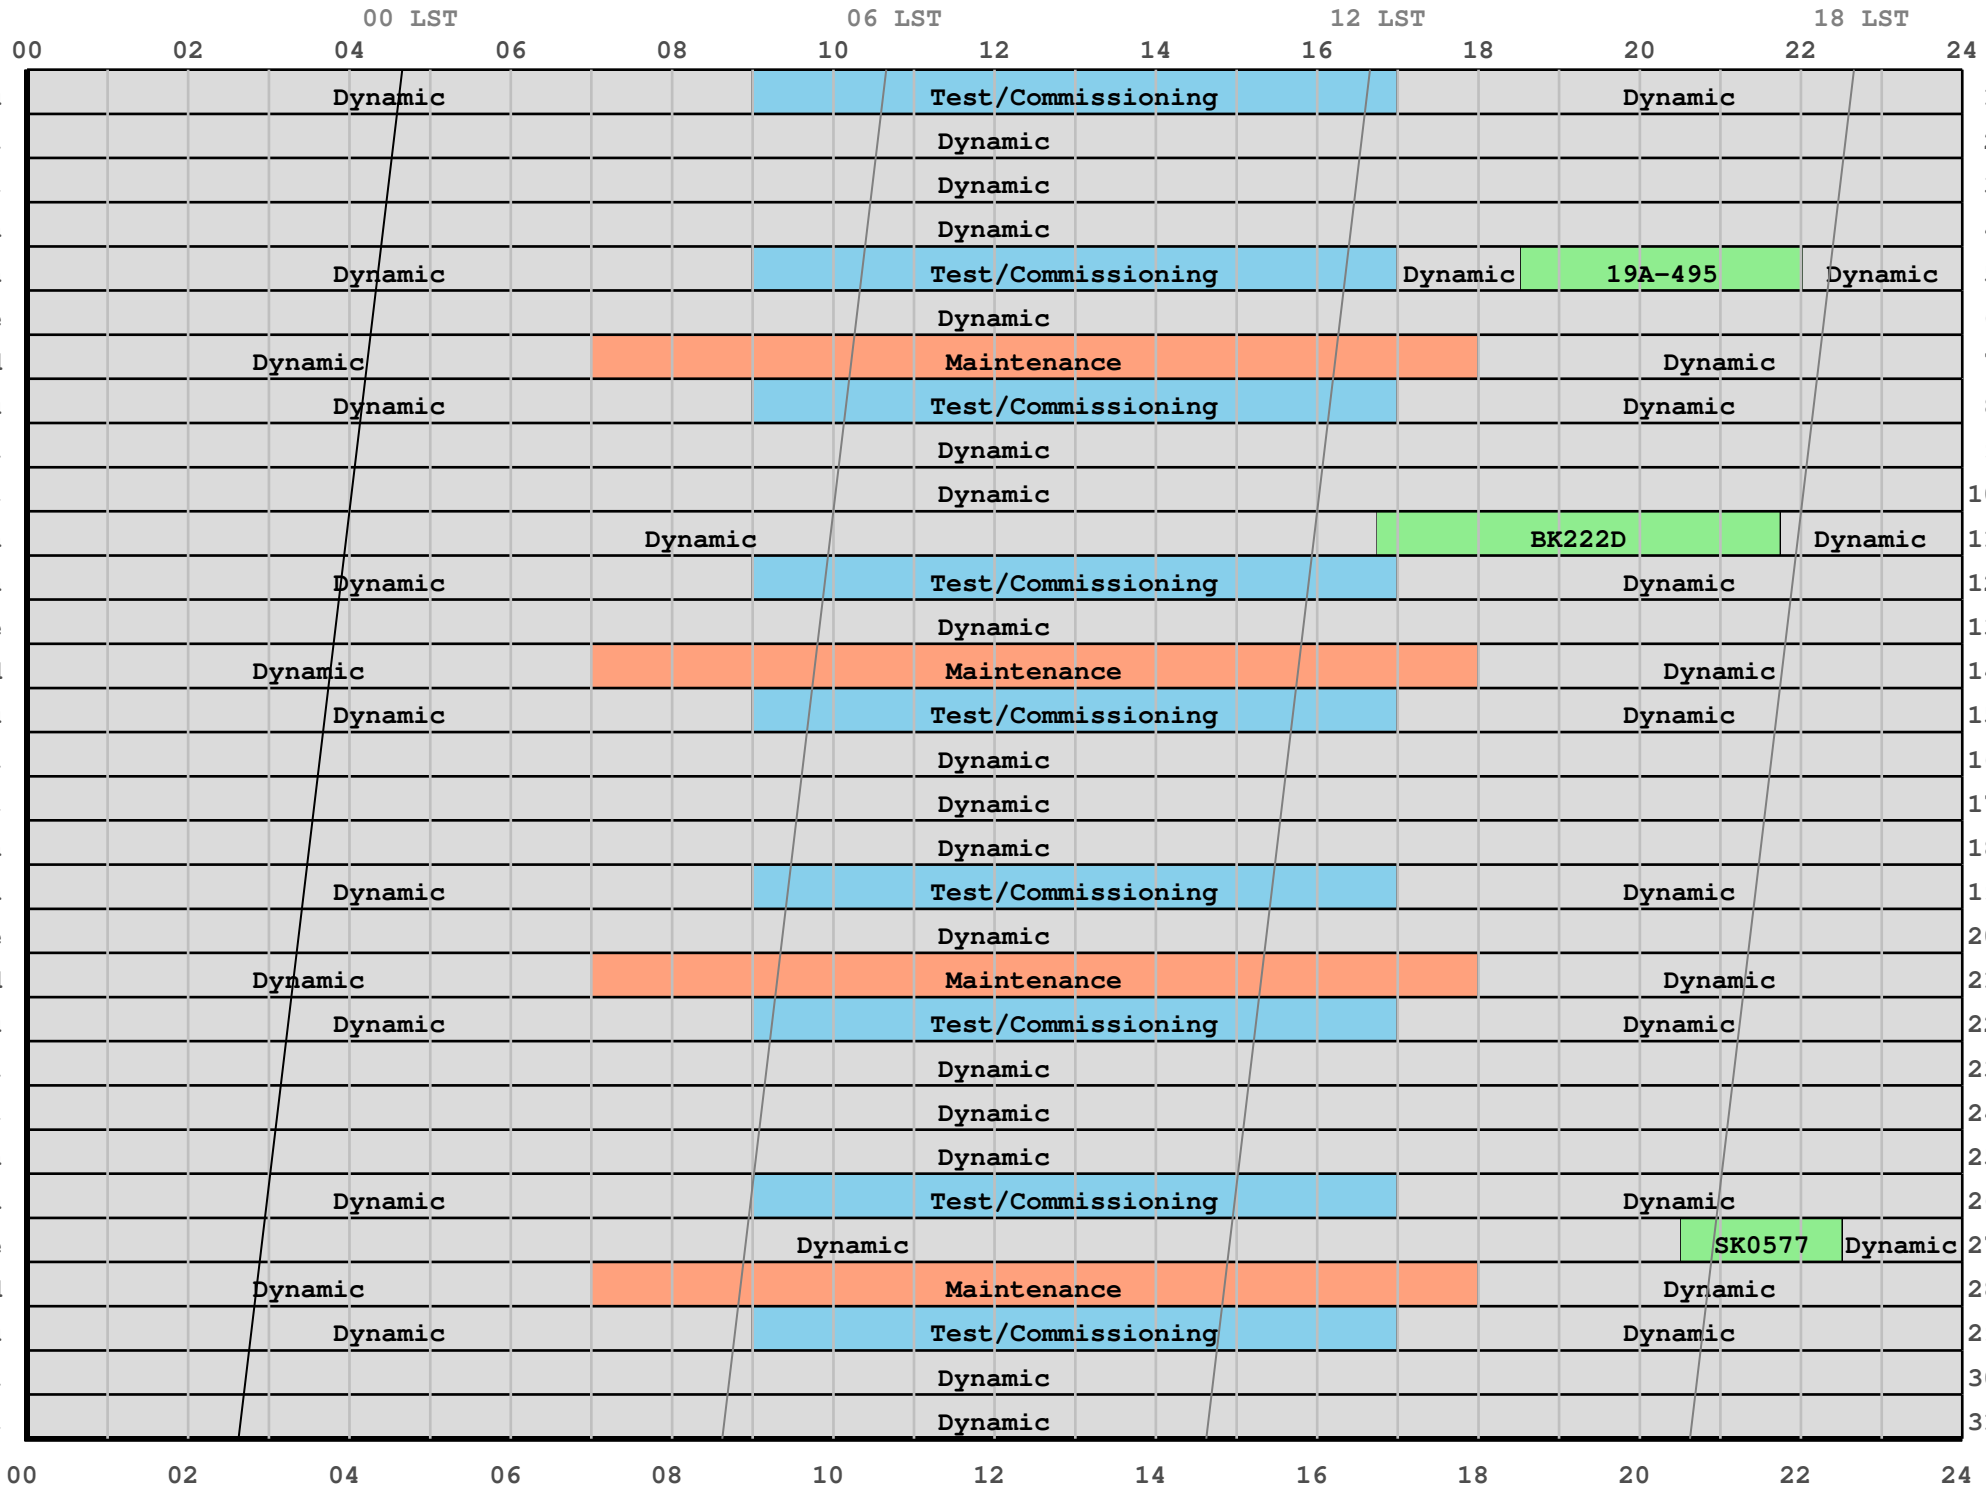

2019 August Schedule (in local Mountain Time)

A-configuration: Aug 02 - Oct 28

Fixed Date Observations

Project	Day	Mountain Time	Universal Time	Sidereal Day and Time	Comments
19A-495	5	18:32 to 22:02	00:32 to 04:02	65433 14:18 to 17:49	
BK222D	11	16:45 to 21:45	22:45 to 03:45	65439 12:54 to 17:55	Y27
SK0577	27	20:31 to 22:31	02:31 to 04:31	65455 17:44 to 19:44	similtaneous w/ Chandra

Maintenance, Test/Commissioning, & Other

	Day	Mountain Time	Universal Time	Sidereal Day and Time	Comments
Test/Commissioning	1	09:00 to 17:00	15:00 to 23:00	65429 04:29 to 12:30	
Test/Commissioning	5	09:00 to 17:00	15:00 to 23:00	65433 04:45 to 12:46	
Maintenance	7	07:00 to 18:00	13:00 to 00:00	65435 02:52 to 13:54	
Test/Commissioning	8	09:00 to 17:00	15:00 to 23:00	65436 04:56 to 12:58	
Test/Commissioning	12	09:00 to 17:00	15:00 to 23:00	65440 05:12 to 13:13	
Maintenance	14	07:00 to 18:00	13:00 to 00:00	65442 03:20 to 14:22	
Test/Commissioning	15	09:00 to 17:00	15:00 to 23:00	65443 05:24 to 13:25	
Test/Commissioning	19	09:00 to 17:00	15:00 to 23:00	65447 05:40 to 13:41	
Maintenance	21	07:00 to 18:00	13:00 to 00:00	65449 03:47 to 14:49	
Test/Commissioning	22	09:00 to 17:00	15:00 to 23:00	65450 05:52 to 13:53	
Test/Commissioning	26	09:00 to 17:00	15:00 to 23:00	65454 06:07 to 14:09	
Maintenance	28	07:00 to 18:00	13:00 to 00:00	65456 04:15 to 15:17	
Test/Commissioning	29	09:00 to 17:00	15:00 to 23:00	65457 06:19 to 14:20	