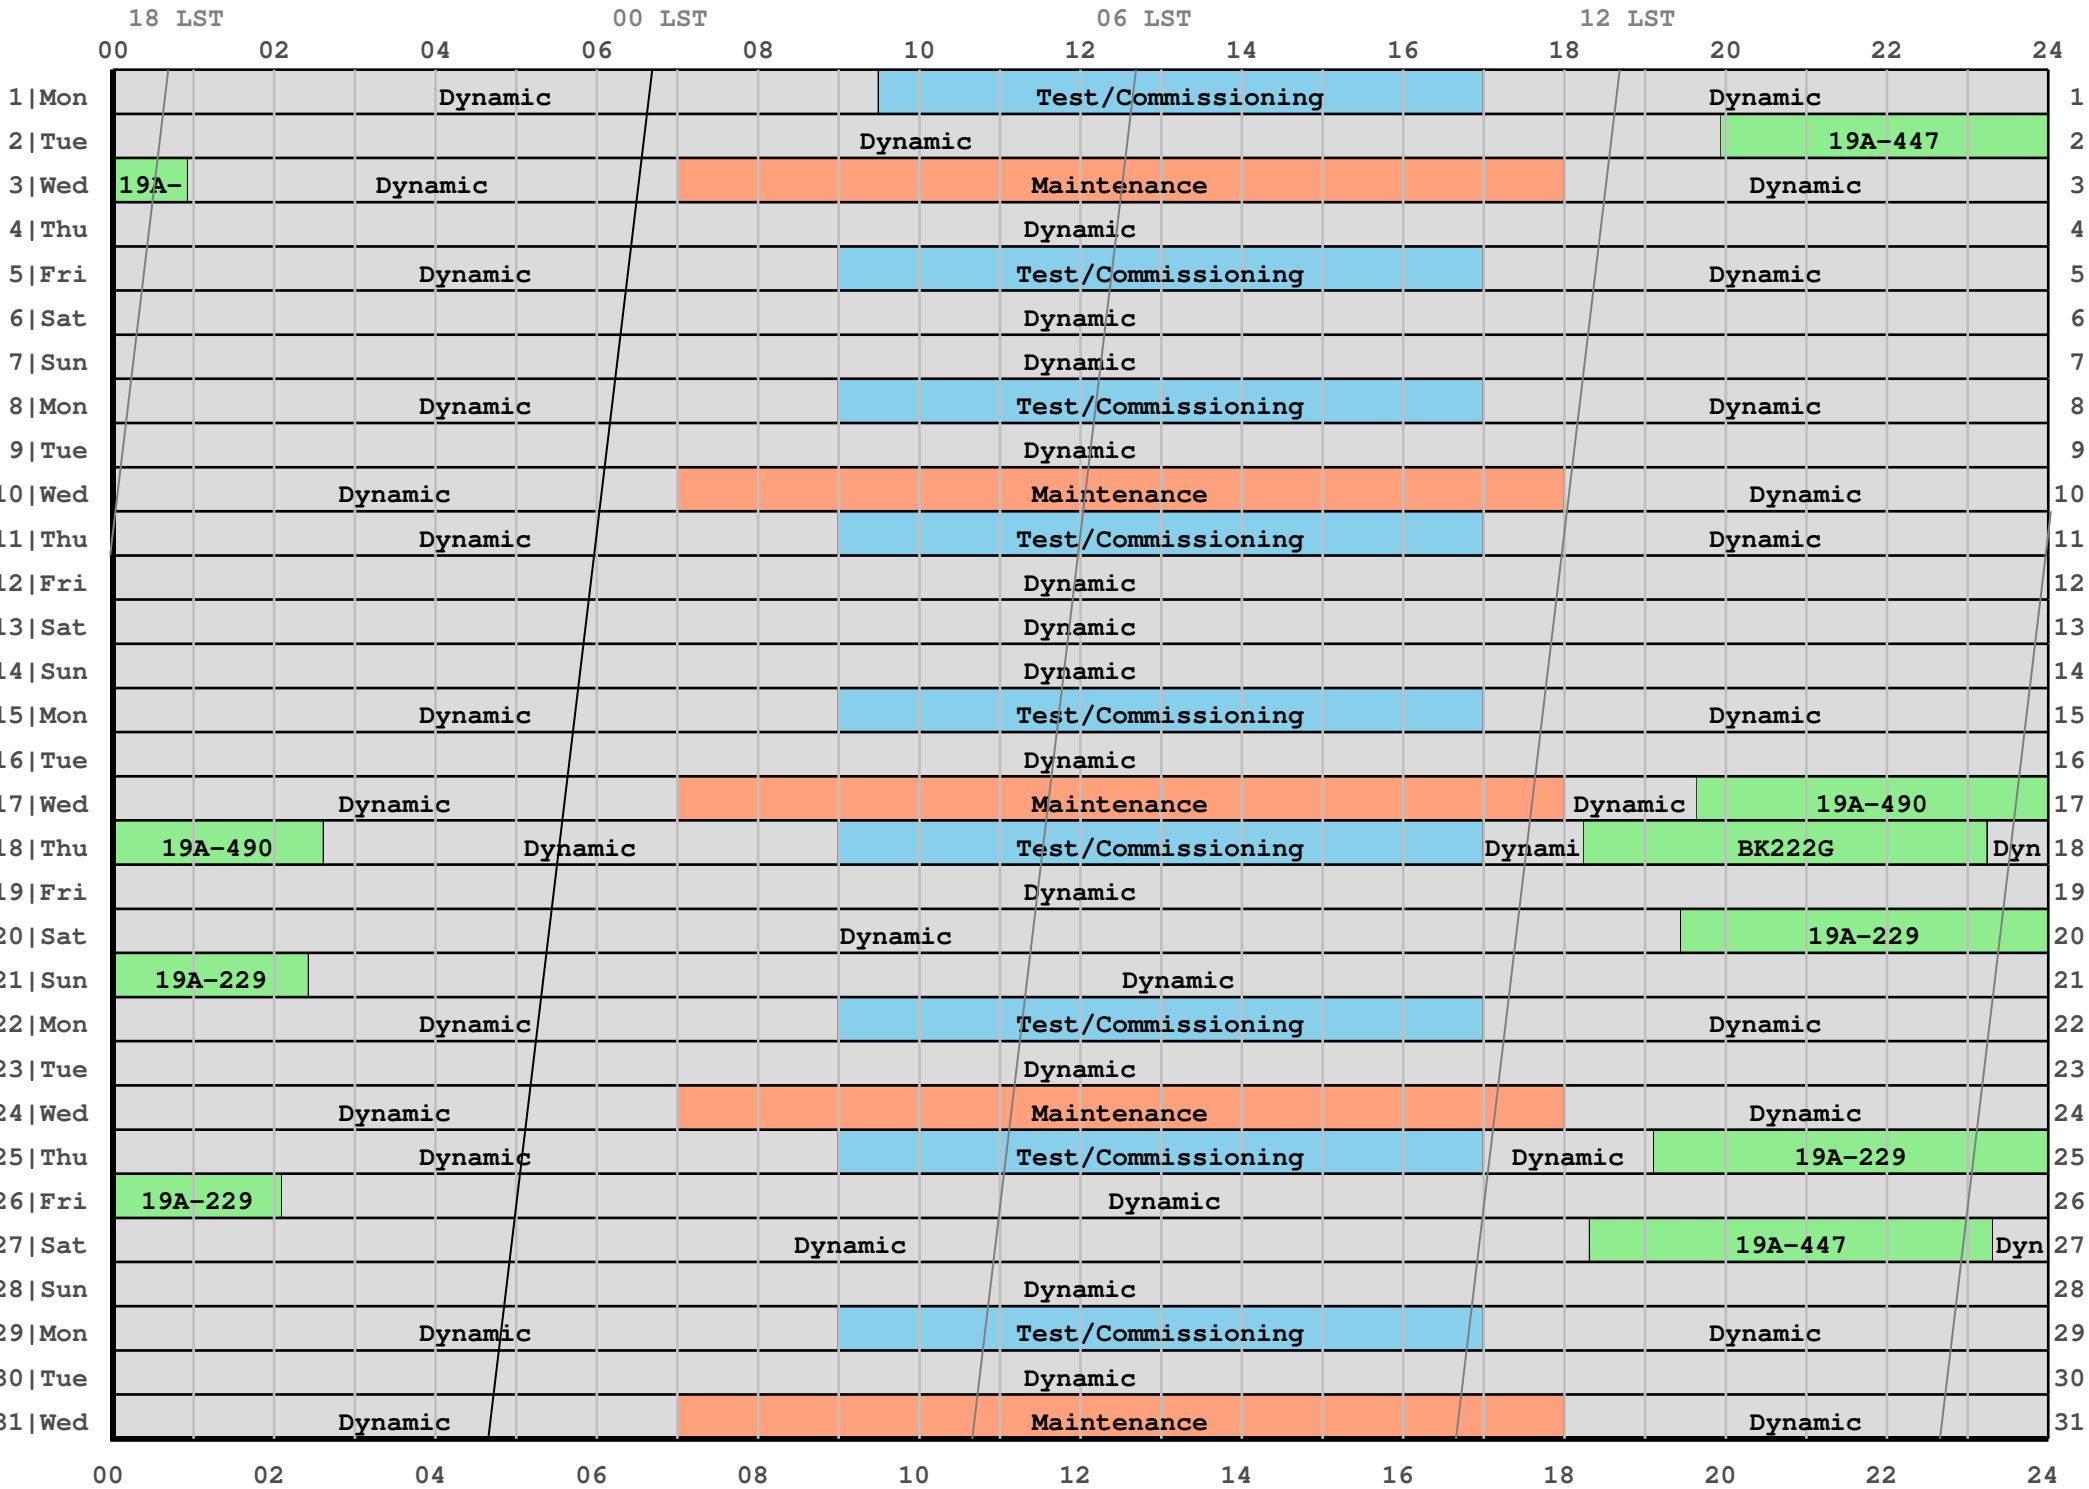

2019 July Schedule (in local Mountain Time)

Fixed Date Observations

Project	Day	Mountain Time	Universal Time	Sidereal Day and Time	Comments
19A-447	2	19:57 to 00:56	01:57 to 06:56	65399 13:29 to 18:29	
19A-490	17	19:39 to 02:37	01:39 to 08:37	65414 14:10 to 21:10	simlt Spitzer Chandra NuSTAR & HST
BK222G	18	18:15 to 23:15	00:15 to 05:15	65415 12:50 to 17:51	Y27
19A-229	20	19:27 to 02:26	01:27 to 08:26	65417 14:10 to 21:10	simlt with HST & Chandra
19A-229	25	19:07 to 02:06	01:07 to 08:06	65422 14:10 to 21:10	simlt with HST & Chandra
19A-447	27	18:19 to 23:19	00:19 to 05:19	65424 13:30 to 18:30	

Maintenance, Test/Commissioning, & Other

	Day	Mountain Time	Universal Time	Sidereal Day and Time	Comments
Test/Commissioning	1	09:30 to 17:00	15:30 to 23:00	65398 02:57 to 10:28	
Maintenance	3	07:00 to 18:00	13:00 to 00:00	65400 00:34 to 11:36	
Test/Commissioning	5	09:00 to 17:00	15:00 to 23:00	65402 02:42 to 10:44	
Test/Commissioning	8	09:00 to 17:00	15:00 to 23:00	65405 02:54 to 10:55	
Maintenance	10	07:00 to 18:00	13:00 to 00:00	65407 01:02 to 12:04	
Test/Commissioning	11	09:00 to 17:00	15:00 to 23:00	65408 03:06 to 11:07	
Test/Commissioning	15	09:00 to 17:00	15:00 to 23:00	65412 03:22 to 11:23	
Maintenance	17	07:00 to 18:00	13:00 to 00:00	65414 01:29 to 12:31	
Test/Commissioning	18	09:00 to 17:00	15:00 to 23:00	65415 03:34 to 11:35	
Test/Commissioning	22	09:00 to 17:00	15:00 to 23:00	65419 03:49 to 11:51	
Maintenance	24	07:00 to 18:00	13:00 to 00:00	65421 01:57 to 12:59	
Test/Commissioning	25	09:00 to 17:00	15:00 to 23:00	65422 04:01 to 12:02	
Test/Commissioning	29	09:00 to 17:00	15:00 to 23:00	65426 04:17 to 12:18	
Maintenance	31	07:00 to 18:00	13:00 to 00:00	65428 02:25 to 13:26	