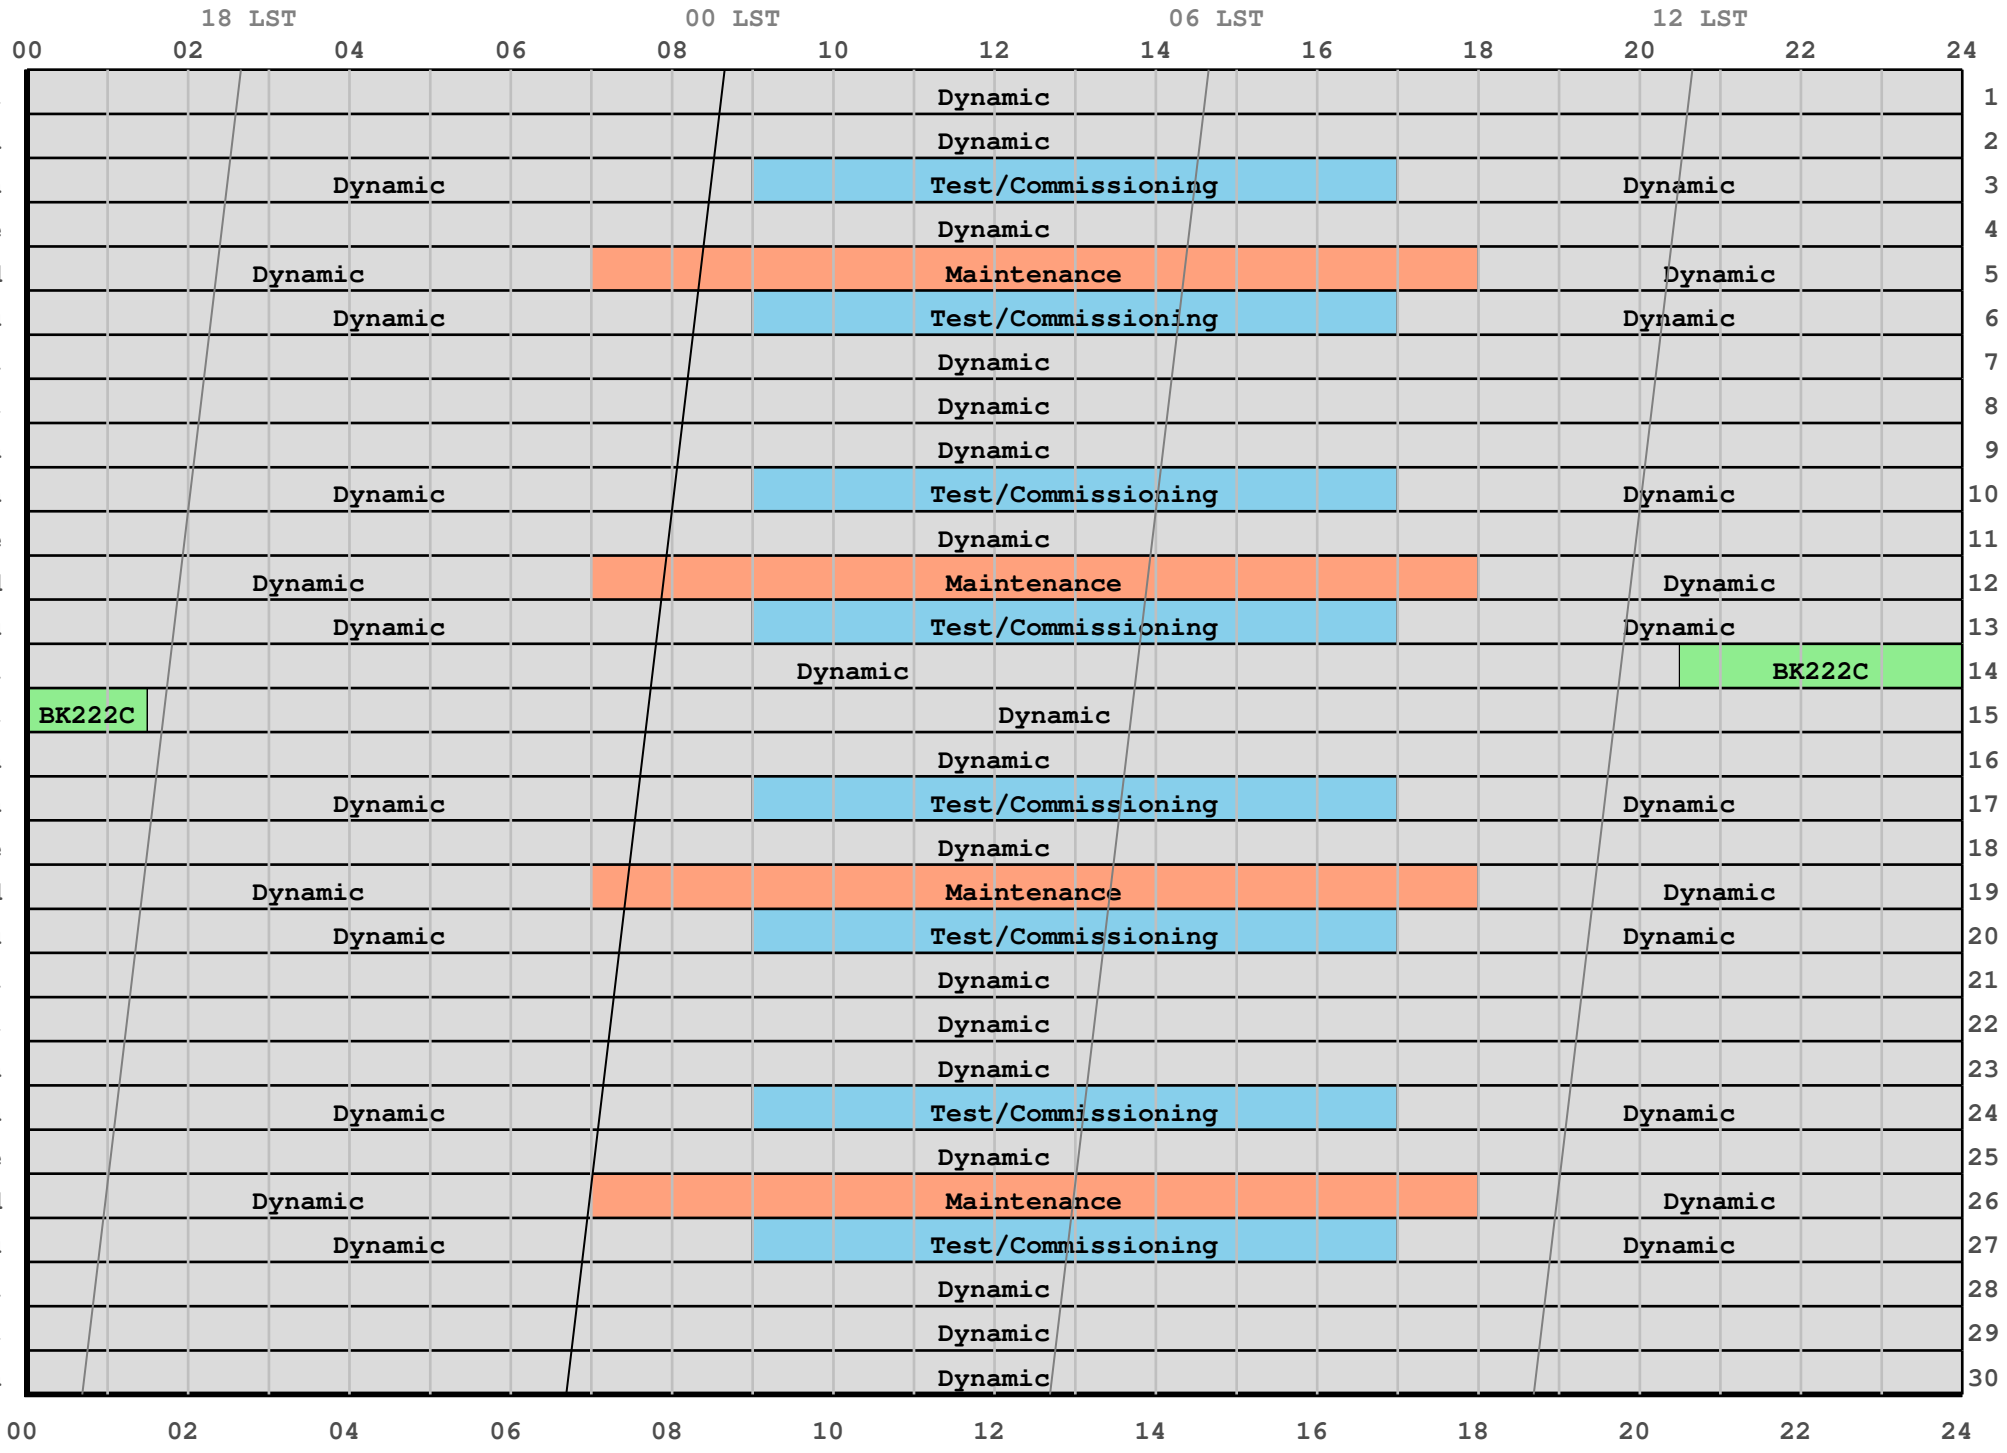

2019 June Schedule (in local Mountain Time)

B-configuration: Feb 20 - June 26

Fixed Date Observations

Project	Day	Mountain Time	Universal Time	Sidereal Day and Time	Comments
BK222C	14	20:30 to 01:30	02:30 to 07:30	65381 12:51 to 17:52	Y27

Maintenance, Test/Commissioning, & Other

	Day	Mountain Time	Universal Time	Sidereal Day and Time	Comments
Test/Commissioning	3	09:00 to 17:00	15:00 to 23:00	65370 00:36 to 08:37	
Maintenance	5	07:00 to 18:00	13:00 to 00:00	65372 22:44 to 09:46	
Test/Commissioning	6	09:00 to 17:00	15:00 to 23:00	65373 00:48 to 08:49	
Test/Commissioning	10	09:00 to 17:00	15:00 to 23:00	65377 01:04 to 09:05	
Maintenance	12	07:00 to 18:00	13:00 to 00:00	65379 23:11 to 10:13	
Test/Commissioning	13	09:00 to 17:00	15:00 to 23:00	65380 01:16 to 09:17	
Test/Commissioning	17	09:00 to 17:00	15:00 to 23:00	65384 01:31 to 09:33	
Maintenance	19	07:00 to 18:00	13:00 to 00:00	65386 23:39 to 10:41	
Test/Commissioning	20	09:00 to 17:00	15:00 to 23:00	65387 01:43 to 09:44	
Test/Commissioning	24	09:00 to 17:00	15:00 to 23:00	65391 01:59 to 10:00	
Maintenance	26	07:00 to 18:00	13:00 to 00:00	65393 00:07 to 11:08	
Test/Commissioning	27	09:00 to 17:00	15:00 to 23:00	65394 02:11 to 10:12	