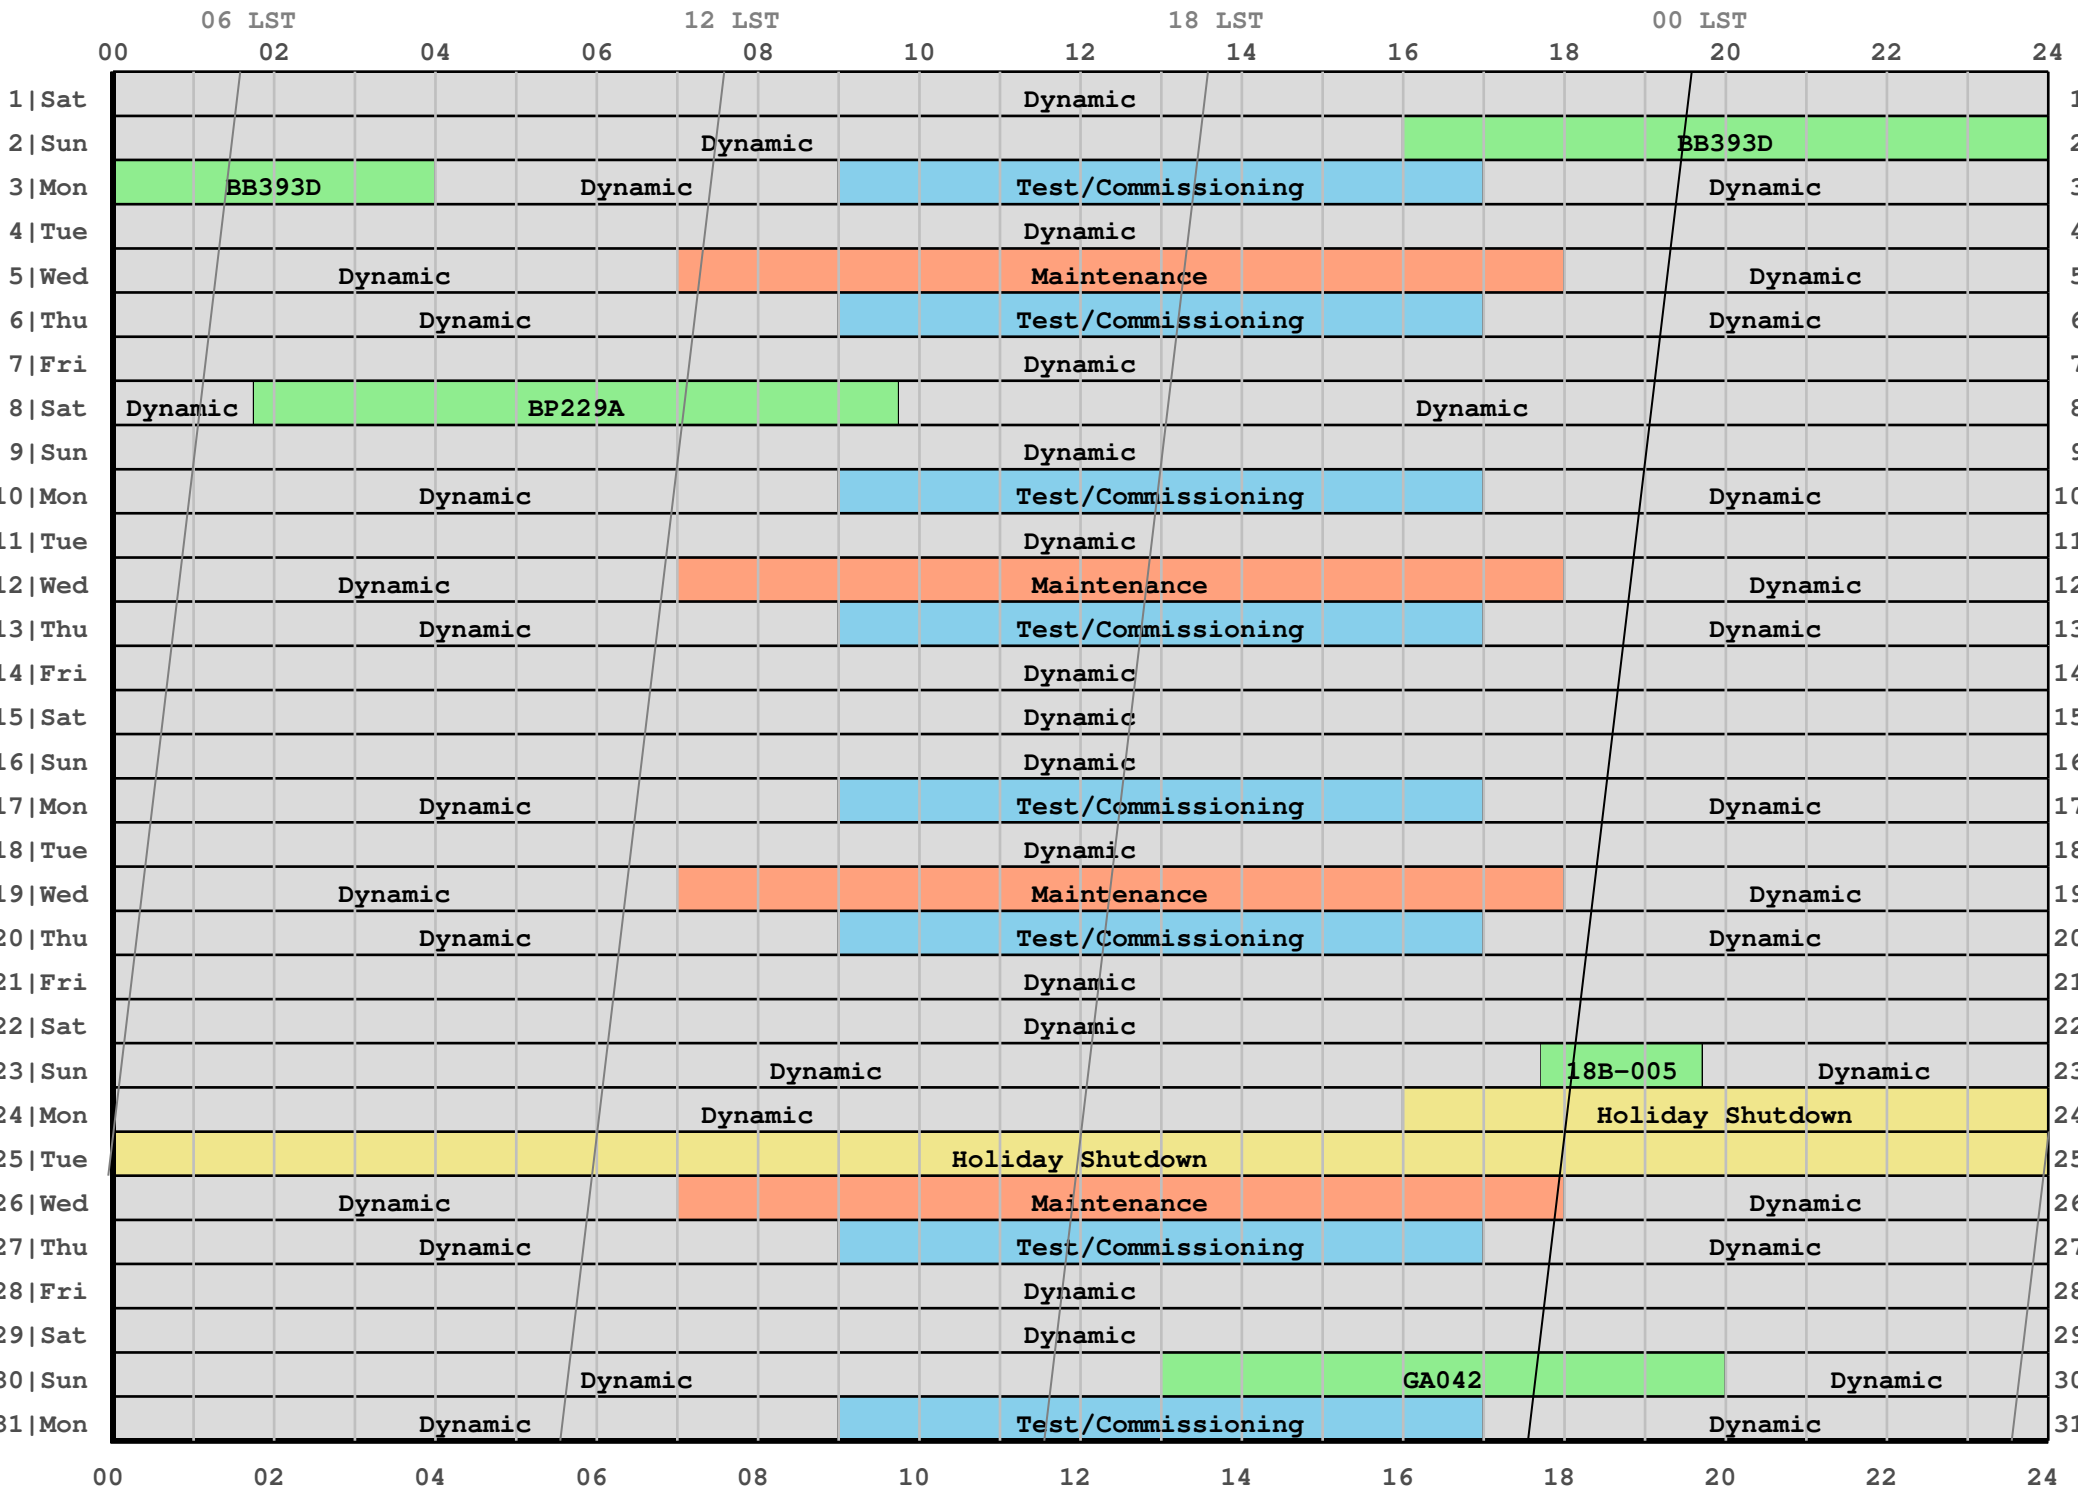

# 2018 December Schedule (in local Mountain Time)

**Fixed Date Observations**

Project	Day	Mountain Time	Universal Time	Sidereal Day and Time	Comments
BB393D	2	16:00 to 04:00	23:00 to 11:00	65187 20:36 to 08:38	Y27
BP229A	8	01:45 to 09:45	08:45 to 16:45	65192 06:42 to 14:44	Y27
18B-005	23	17:43 to 19:43	00:43 to 02:43	65208 23:42 to 01:42	pending Ku-band conditions
GA042	30	13:00 to 20:00	20:00 to 03:00	65215 19:26 to 02:27	Y27 (global)

**Maintenance, Test/Commissioning, & Other**

	Day	Mountain Time	Universal Time	Sidereal Day and Time	Comments
Test/Commissioning	3	09:00 to 17:00	16:00 to 00:00	65187 13:39 to 21:40	
Maintenance	5	07:00 to 18:00	14:00 to 01:00	65189 11:46 to 22:48	
Test/Commissioning	6	09:00 to 17:00	16:00 to 00:00	65190 13:51 to 21:52	
Test/Commissioning	10	09:00 to 17:00	16:00 to 00:00	65194 14:06 to 22:08	
Maintenance	12	07:00 to 18:00	14:00 to 01:00	65196 12:14 to 23:16	
Test/Commissioning	13	09:00 to 17:00	16:00 to 00:00	65197 14:18 to 22:20	
Test/Commissioning	17	09:00 to 17:00	16:00 to 00:00	65201 14:34 to 22:35	
Maintenance	19	07:00 to 18:00	14:00 to 01:00	65203 12:42 to 23:43	
Test/Commissioning	20	09:00 to 17:00	16:00 to 00:00	65204 14:46 to 22:47	
Other	24	16:00 to 24:00	23:00 to 07:00	65210 22:03 to 06:08	Holiday Shutdown
Maintenance	26	07:00 to 18:00	14:00 to 01:00	65211 13:09 to 00:11	
Test/Commissioning	27	09:00 to 17:00	16:00 to 00:00	65211 15:13 to 23:15	
Test/Commissioning	31	09:00 to 17:00	16:00 to 00:00	65215 15:29 to 23:30	