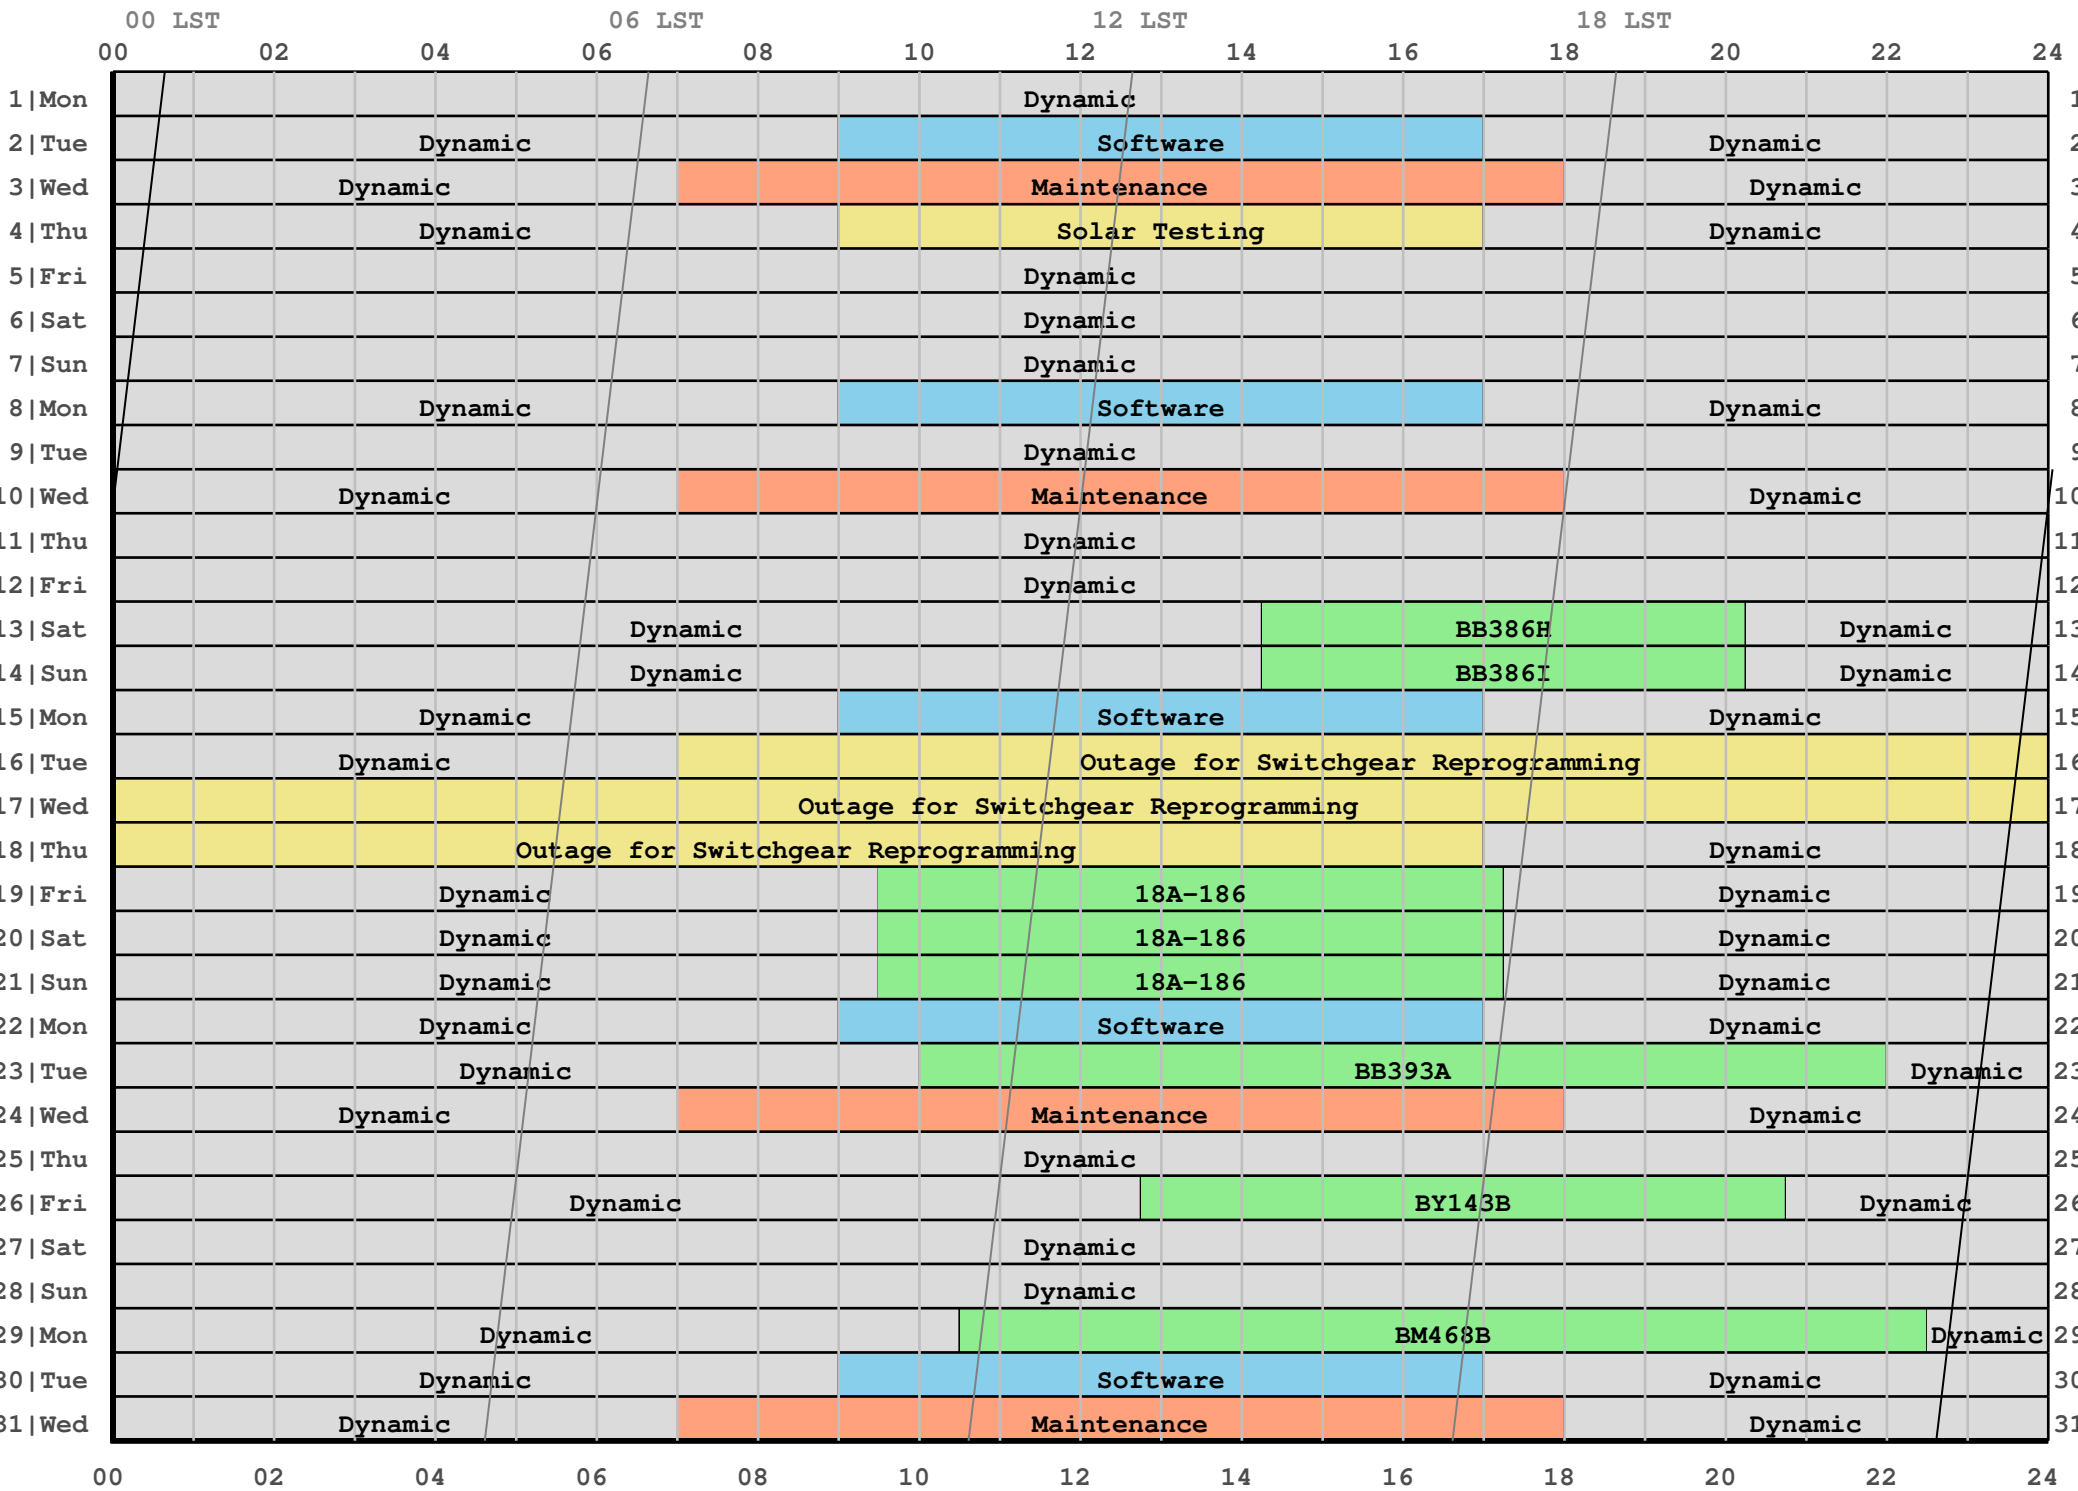

# 2018 October Schedule (in local Mountain Time)

**Fixed Date Observations**

Project	Day	Mountain Time	Universal Time	Sidereal Day and Time	Comments
BB386H	13	14:15 to 20:15	20:15 to 02:15	65136 14:33 to 20:34	Y1 (re-observation)
BB386I	14	14:15 to 20:15	20:15 to 02:15	65137 14:37 to 20:38	Y1
18A-186	19	09:30 to 17:15	15:30 to 23:15	65142 10:11 to 17:58	Solar
18A-186	20	09:30 to 17:15	15:30 to 23:15	65143 10:15 to 18:01	Solar
18A-186	21	09:30 to 17:15	15:30 to 23:15	65144 10:19 to 18:05	Solar
BB393A	23	10:00 to 22:00	16:00 to 04:00	65146 10:57 to 22:59	Y27
BY143B	26	12:45 to 20:45	18:45 to 02:45	65149 13:54 to 21:56	Y27
BM468B	29	10:30 to 22:30	16:30 to 04:30	65152 11:51 to 23:53	Y27

**Maintenance, Software, Testing & Other**

	Day	Mountain Time	Universal Time	Sidereal Day and Time	Comments
Software	2	09:00 to 17:00	15:00 to 23:00	65125 08:34 to 16:35	
Maintenance	3	07:00 to 18:00	13:00 to 00:00	65126 06:38 to 17:40	
Other	4	09:00 to 17:00	15:00 to 23:00	65127 08:42 to 16:43	Solar Testing
Software	8	09:00 to 17:00	15:00 to 23:00	65131 08:58 to 16:59	
Maintenance	10	07:00 to 18:00	13:00 to 00:00	65133 07:05 to 18:07	
Software	15	09:00 to 17:00	15:00 to 23:00	65138 09:25 to 17:27	
Other	16	07:00 to 17:00	13:00 to 23:00	65141 07:29 to 17:39	Outage for Switchgear Reprogramming
Software	22	09:00 to 17:00	15:00 to 23:00	65145 09:53 to 17:54	
Maintenance	24	07:00 to 18:00	13:00 to 00:00	65147 08:01 to 19:02	
Software	30	09:00 to 17:00	15:00 to 23:00	65153 10:25 to 18:26	
Maintenance	31	07:00 to 18:00	13:00 to 00:00	65154 08:28 to 19:30	