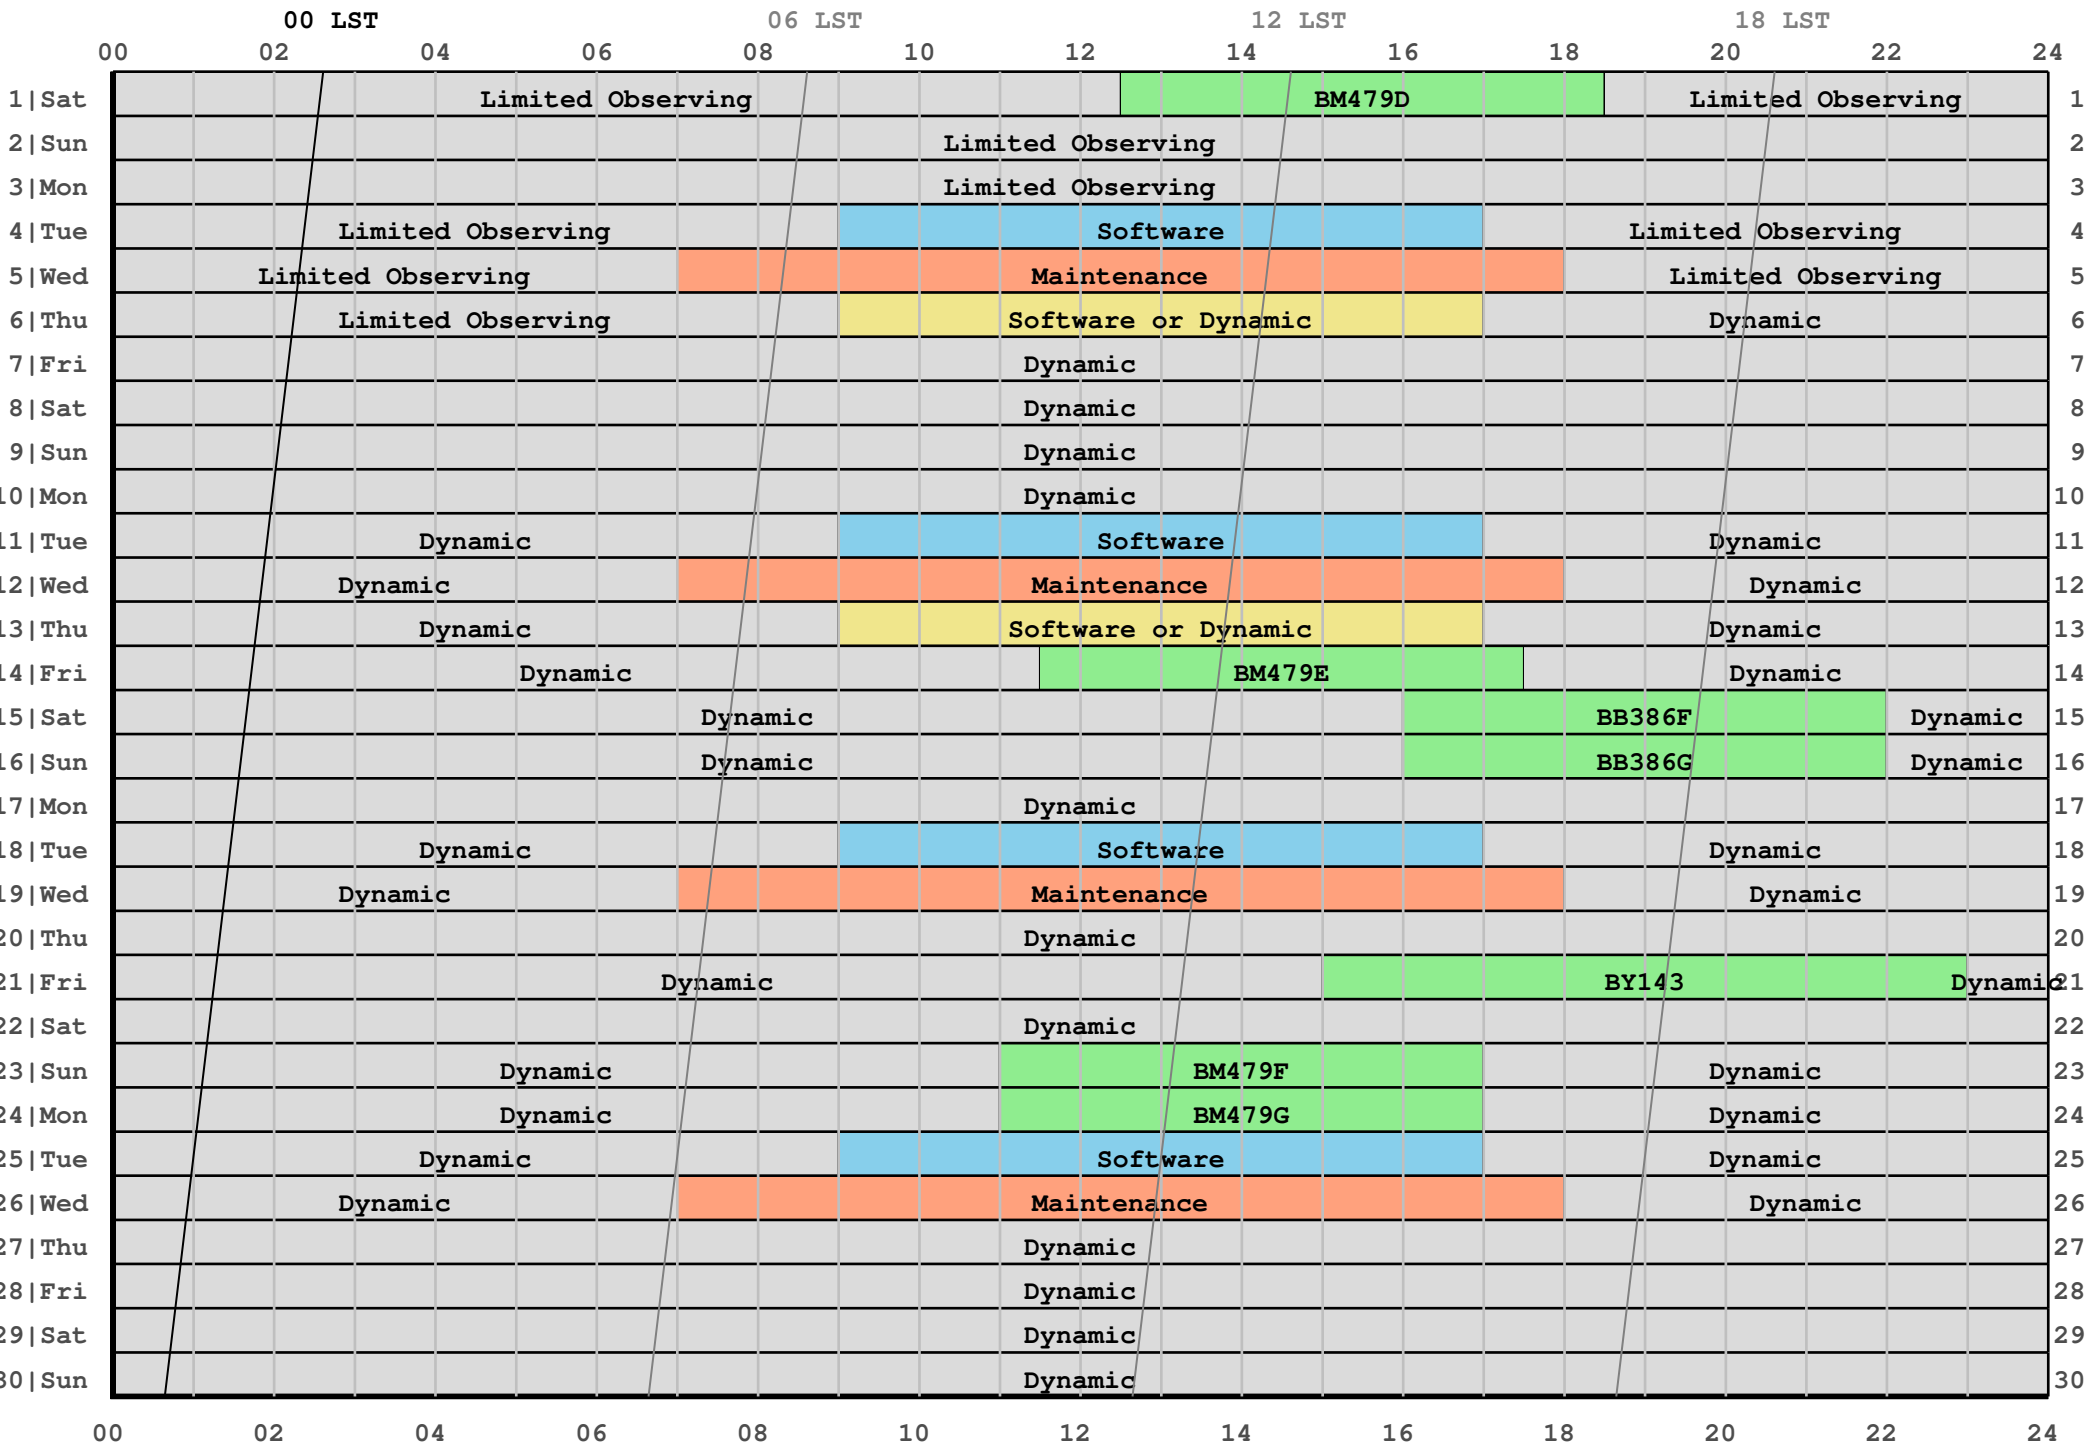

2018 September VLA Schedule (in local Mountain Time)

Fixed Date Observations

Project	Day	Mountain Time	Universal Time	Sidereal Day and Time	Comments
BM479D	1	12:30 to 18:30	18:30 to 00:30	65094 10:03 to 16:04	Y27
BM479E	14	11:30 to 17:30	17:30 to 23:30	65107 09:54 to 15:55	Y27
BB386F	15	16:00 to 22:00	22:00 to 04:00	65108 14:28 to 20:29	Y1
BB386G	16	16:00 to 22:00	22:00 to 04:00	65109 14:32 to 20:33	Y1
BY143	21	15:00 to 23:00	21:00 to 05:00	65114 13:52 to 21:53	Y27
BM479F	23	11:00 to 17:00	17:00 to 23:00	65116 09:59 to 16:00	Y27 (re-observation)
BM479G	24	11:00 to 17:00	17:00 to 23:00	65117 10:03 to 16:04	Y27 (re-observation)

Maintenance, Software, Testing, & Other

Activity	Day	Mountain Time	Universal Time	Sidereal Day and Time	Comments
Software	4	09:00 to 17:00	15:00 to 23:00	65097 06:44 to 14:45	
Maintenance	5	07:00 to 18:00	13:00 to 00:00	65098 04:47 to 15:49	
Other	6	09:00 to 17:00	15:00 to 23:00	65099 06:52 to 14:53	Software or Dynamic
Software	11	09:00 to 17:00	15:00 to 23:00	65104 07:11 to 15:13	
Maintenance	12	07:00 to 18:00	13:00 to 00:00	65105 05:15 to 16:17	
Other	13	09:00 to 17:00	15:00 to 23:00	65106 07:19 to 15:21	Software or Dynamic
Software	18	09:00 to 17:00	15:00 to 23:00	65111 07:39 to 15:40	
Maintenance	19	07:00 to 18:00	13:00 to 00:00	65112 05:43 to 16:44	
Software	25	09:00 to 17:00	15:00 to 23:00	65118 08:07 to 16:08	
Maintenance	26	07:00 to 18:00	13:00 to 00:00	65119 06:10 to 17:12	