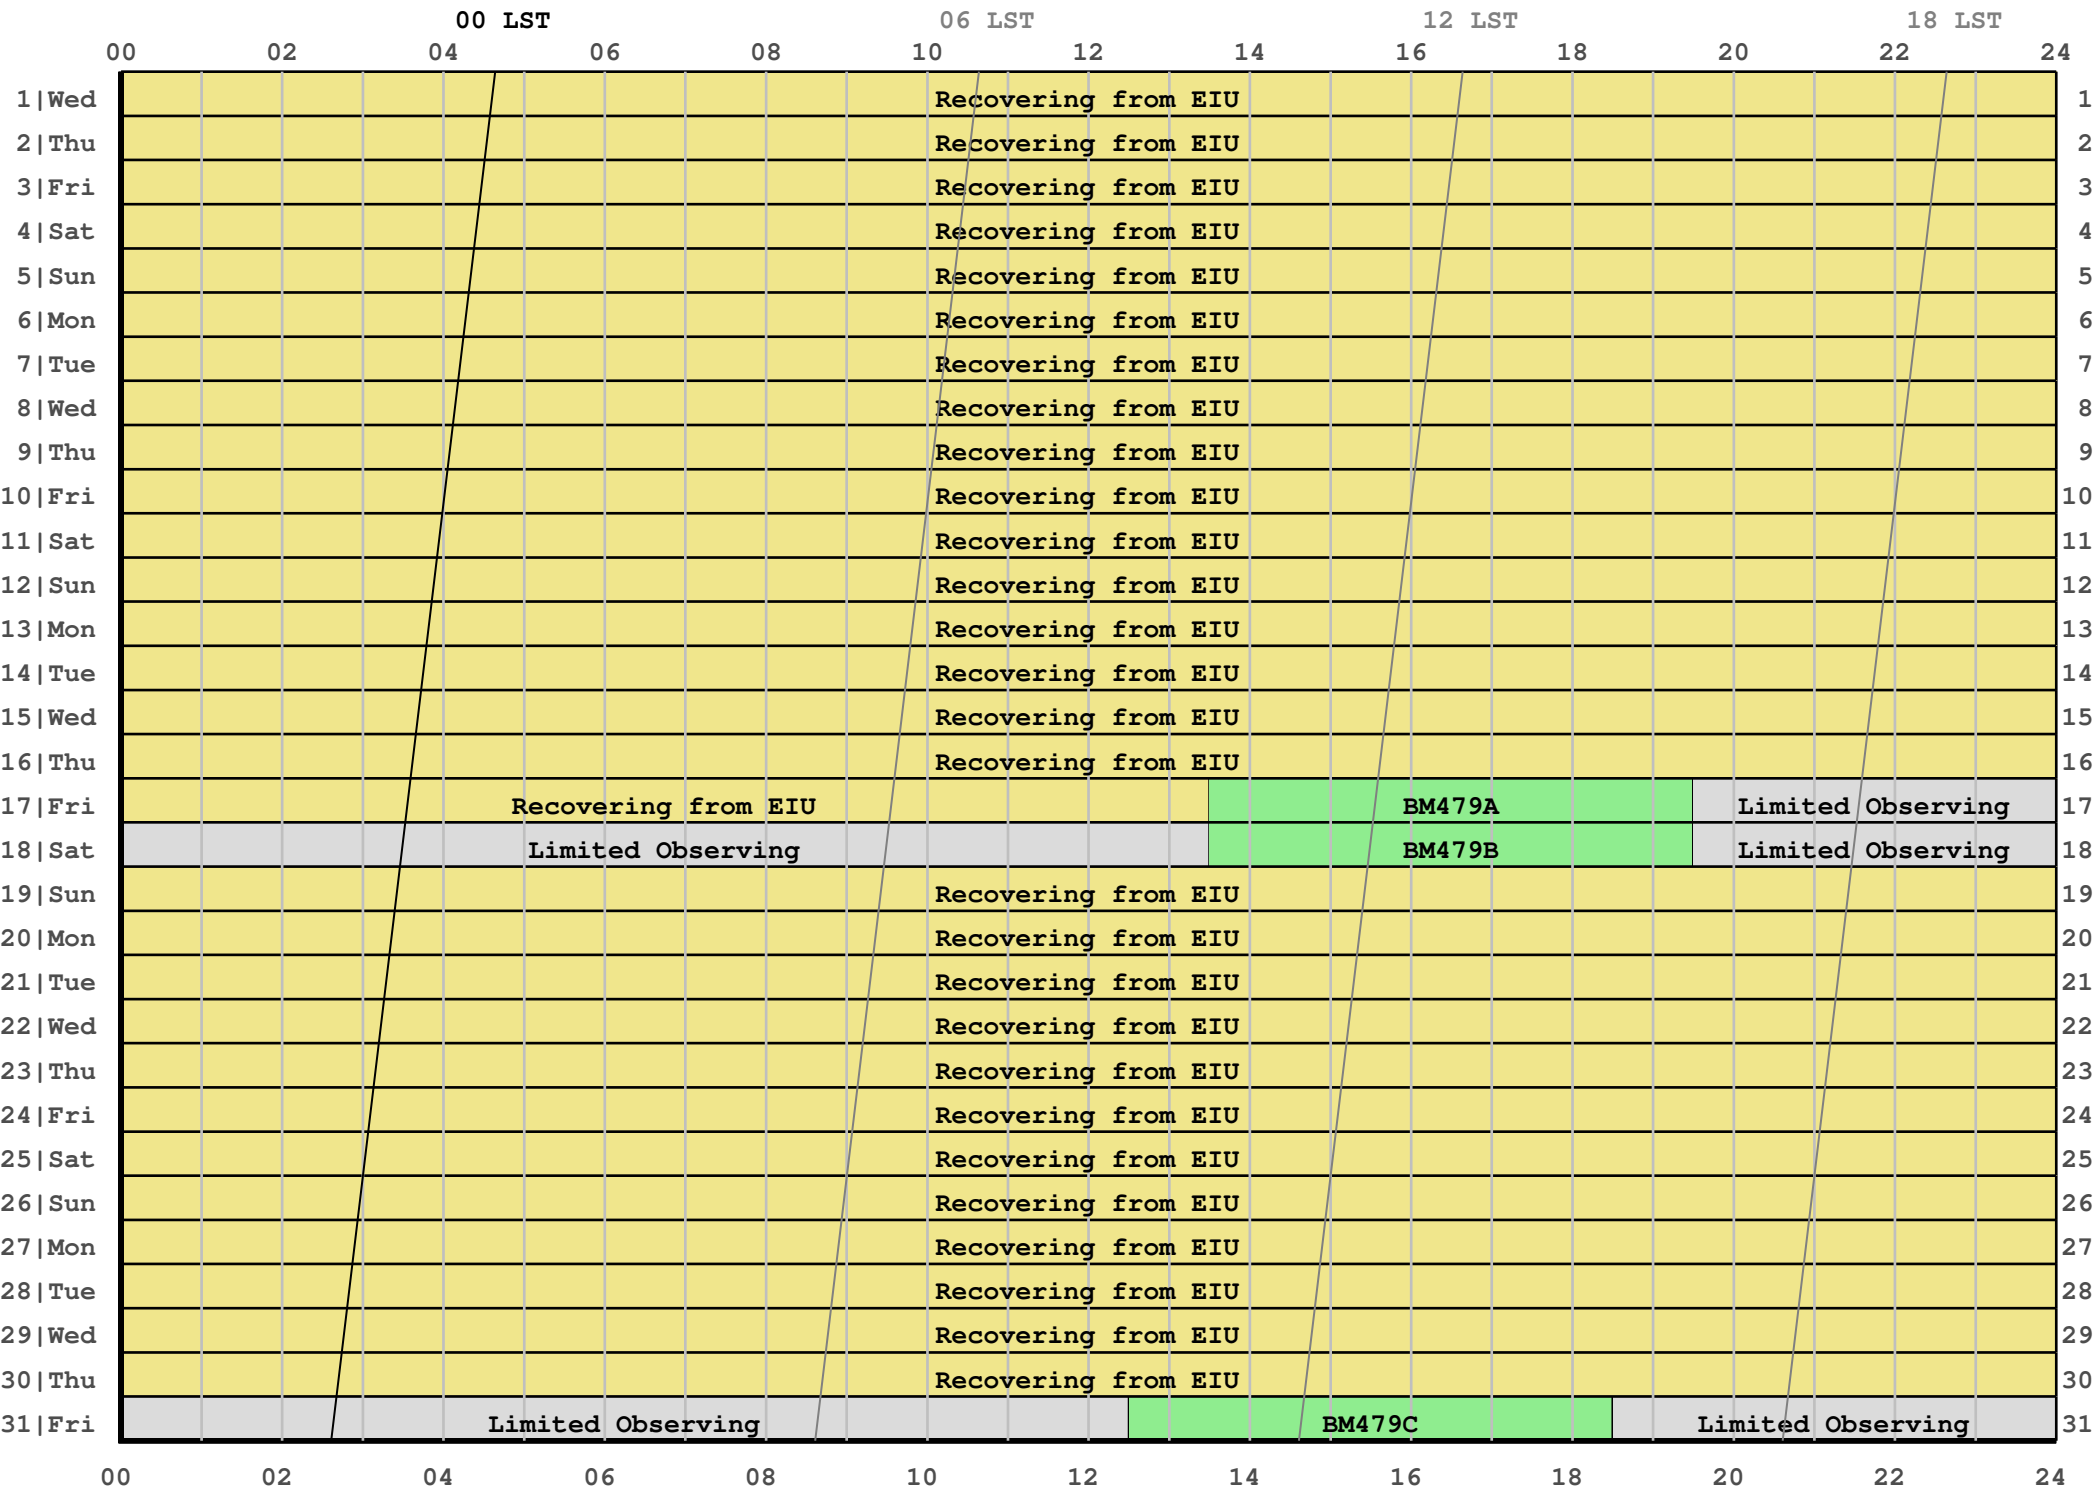

# 2018 August VLA Schedule (in local Mountain Time)

## Fixed Date Observations

Project	Day	Mountain Time	Universal Time	Sidereal Day and Time	Comments
BM479A	17	13:30 to 19:30	19:30 to 01:30	65079 10:04 to 16:05	Y27
BM479B	18	13:30 to 19:30	19:30 to 01:30	65080 10:07 to 16:08	Y27
BM479C	31	12:30 to 18:30	18:30 to 00:30	65093 09:59 to 16:00	Y27

## Maintenance, Software, Testing, & Other

Activity	Day	Mountain Time	Universal Time	Sidereal Day and Time	Comments
Other	1	00:00 to 13:30	06:00 to 19:30	65079 19:28 to 10:04	Recovering from EIU
Other	19	00:00 to 24:00	06:00 to 06:00	65092 20:39 to 21:27	Recovering from EIU