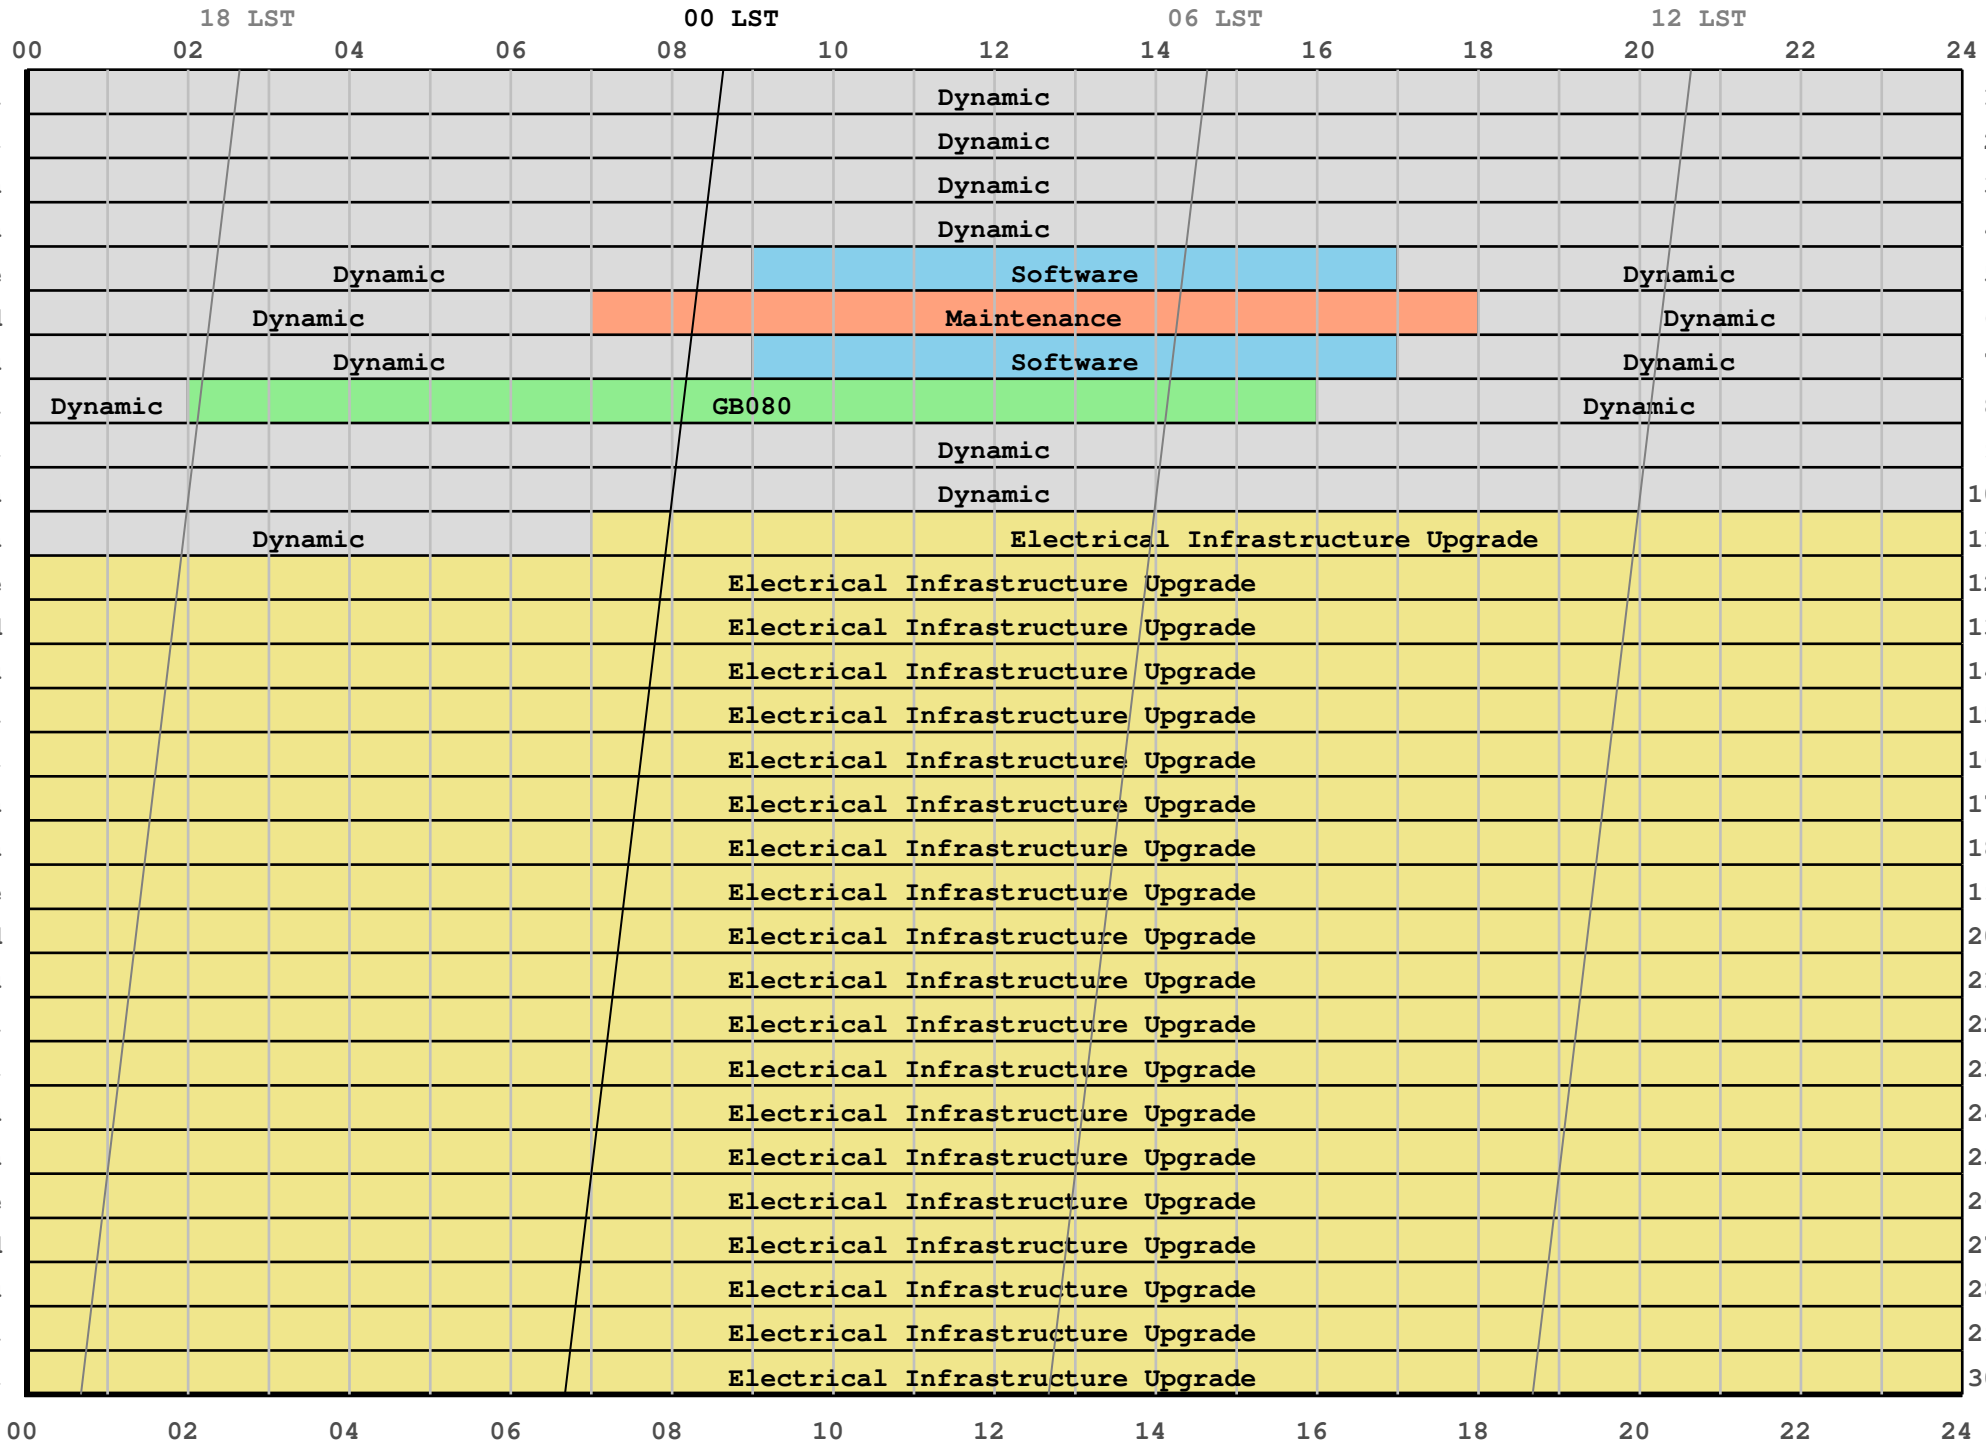

2018 June VLA Schedule (in local Mountain Time)

Fixed Date Observations

Project	Day	Mountain Time	Universal Time	Sidereal Day and Time	Comments
GB080	8	02:00 to 16:00	08:00 to 22:00	65009 17:56 to 07:58	Y27

Maintenance, Software, Testing, & Other

Activity	Day	Mountain Time	Universal Time	Sidereal Day and Time	Comments
Software	5	09:00 to 17:00	15:00 to 23:00	65006 00:45 to 08:46	
Maintenance	6	07:00 to 18:00	13:00 to 00:00	65007 22:49 to 09:50	
Software	7	09:00 to 17:00	15:00 to 23:00	65008 00:53 to 08:54	
Other	11	07:00 to 24:00	13:00 to 06:00	65031 23:08 to 17:26	Electrical Infrastructure Upgrade