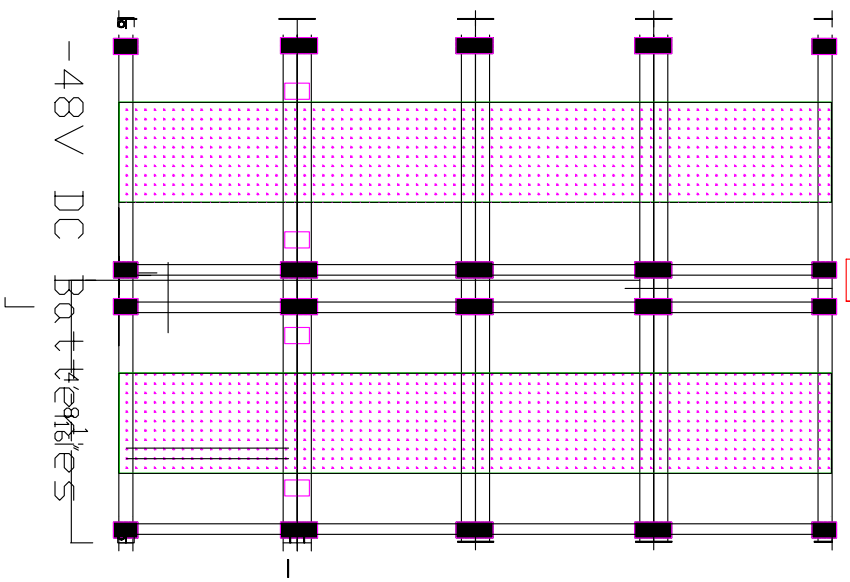

RECTIFIERS

-48V DC Power Plant

9'-0 5/8" 4 1/16"

CORRELATOR RACKS

POWER TRAY

FIBER/ETHERNET TRAY

STATION RACKS

BASELINE RACKS