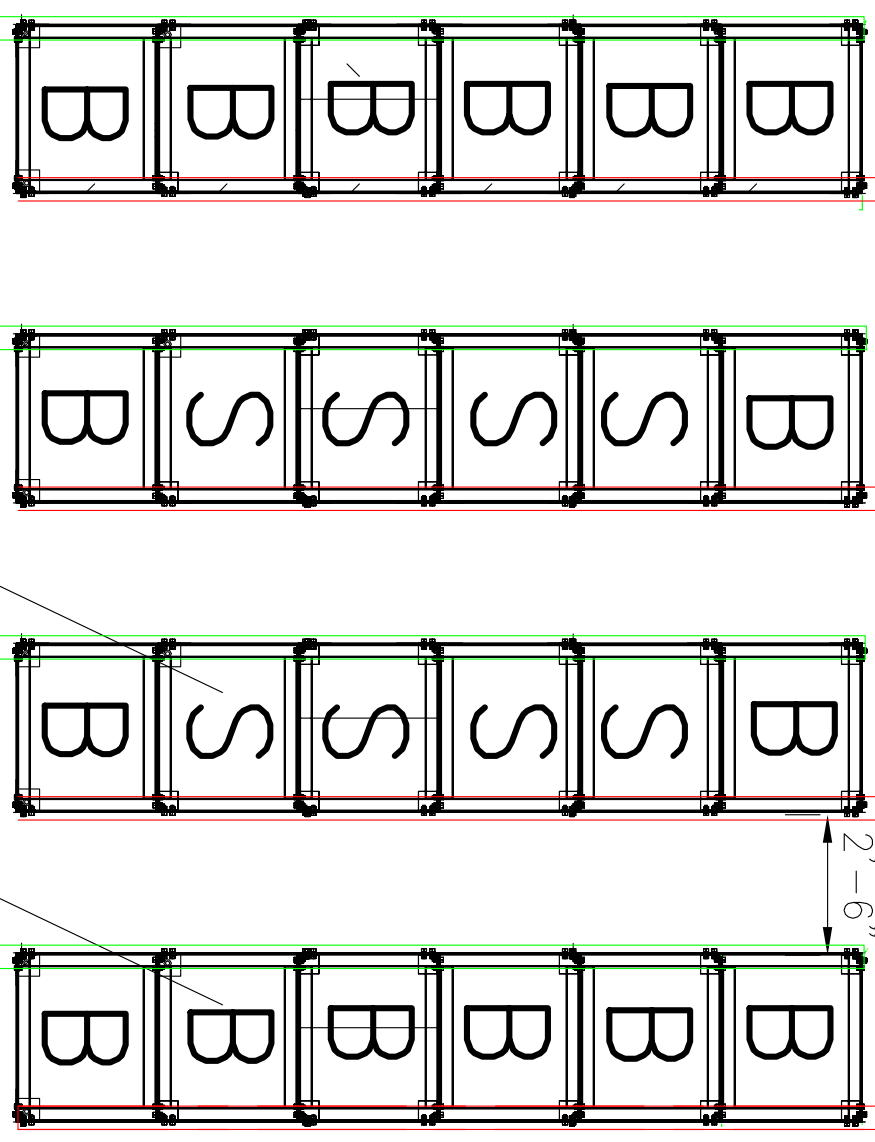

RECTIFIERS

-48V DC Power Plant

9'-0 5/8" 4 1/16"

CORRELATOR RACKS

POWER TRAY

FIBER/ETHERNET TRAY

STATION RACKS

BASELINE RACKS