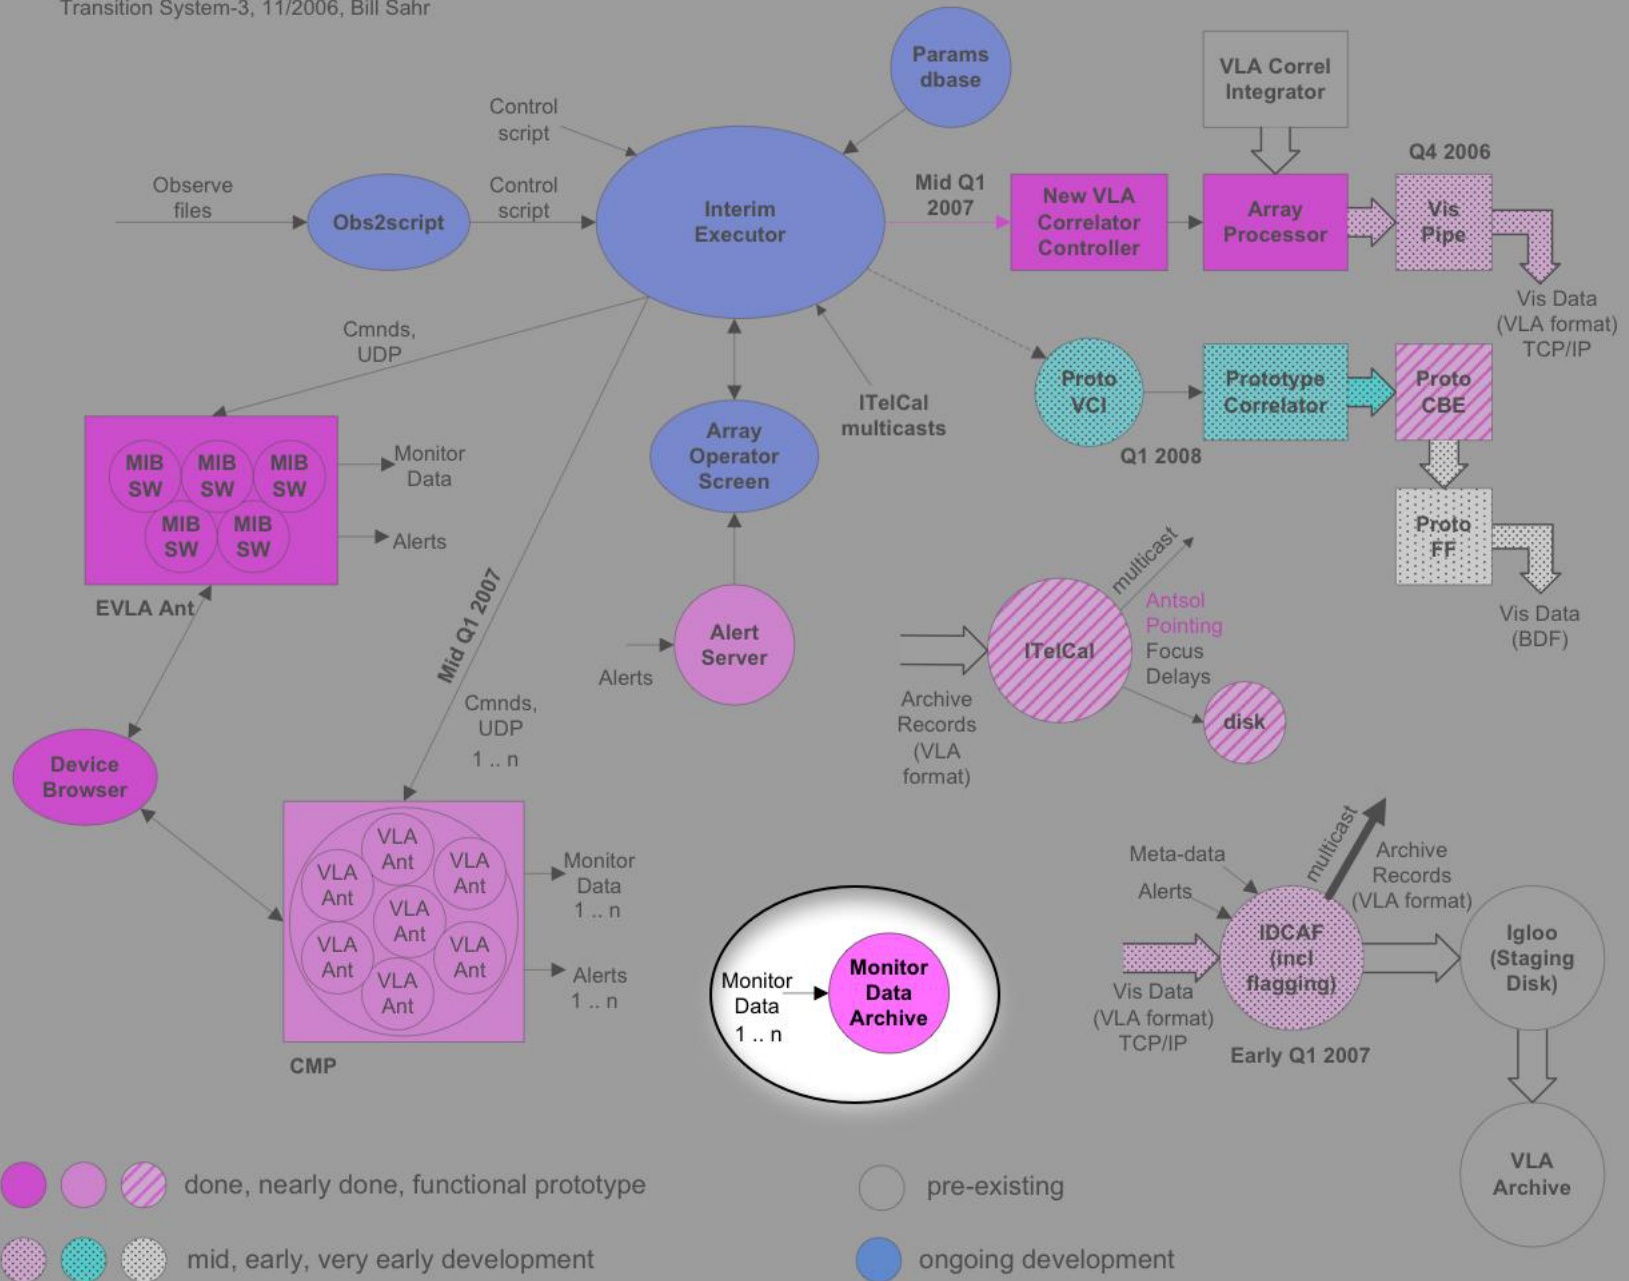

EVLA M&C CDR

EVLA Monitor Data Archive System

John Benson, Chunai Cai NRAO

Dec 6, 2006

done, nearly done, functional prototype

 mid, early, very early development

pre-existing

 ongoing development

Monitor Data System Goals

- Ingest and store large amounts of monitor data
 - EVLA telescopes, WIDAR correlator
 - Other site modules (+AOC)
- Archived monitor data easily accessible
 - Accessible in real-time with web-based tools
 - Provide flexible query tools
 - Provide user friendly ‘what’s in the archive’ tool
 - Allow a variety of data output formats

Current Monitor Archive System

- Monitor Data Records
 - Slot_Id, Device Name, Mon Point Name, Time Stamp, Value
 - About 80 byte records -> Oracle DB tables at EVLA site
 - Currently 6 EVLA, 20 VLA ants, control room, benches
 - 127 devices, mon points : 300 VLA, 600 EVLA
- Monitor Archive Data Rate
 - 11.5 M records/day -> 1 GB/day, 10 kB/sec
 - Typical sample rate 1 per minute, some 1 per sec.
 - Expect 2000 mon pts per EVLA ant.
 - EVLA monitor data rate > 50 – 100 M recs/day (1 sample/min)

Upgrade Monitor Data Archive

- Enhance user interface – Chunai
 - New web-based tool providing cascading menus of slot_ids, devices, and monitor points in the archive within a user specified time range.
 - Query returns monitor points from several antennas
 - Query can return large numbers of mpts efficiently (10000's)
- Reduce ingest data rate
 - Reset default sample rates on many mpts to 10-15 minutes
 - Auto reset to back default rate
- Increase Oracle storage efficiency