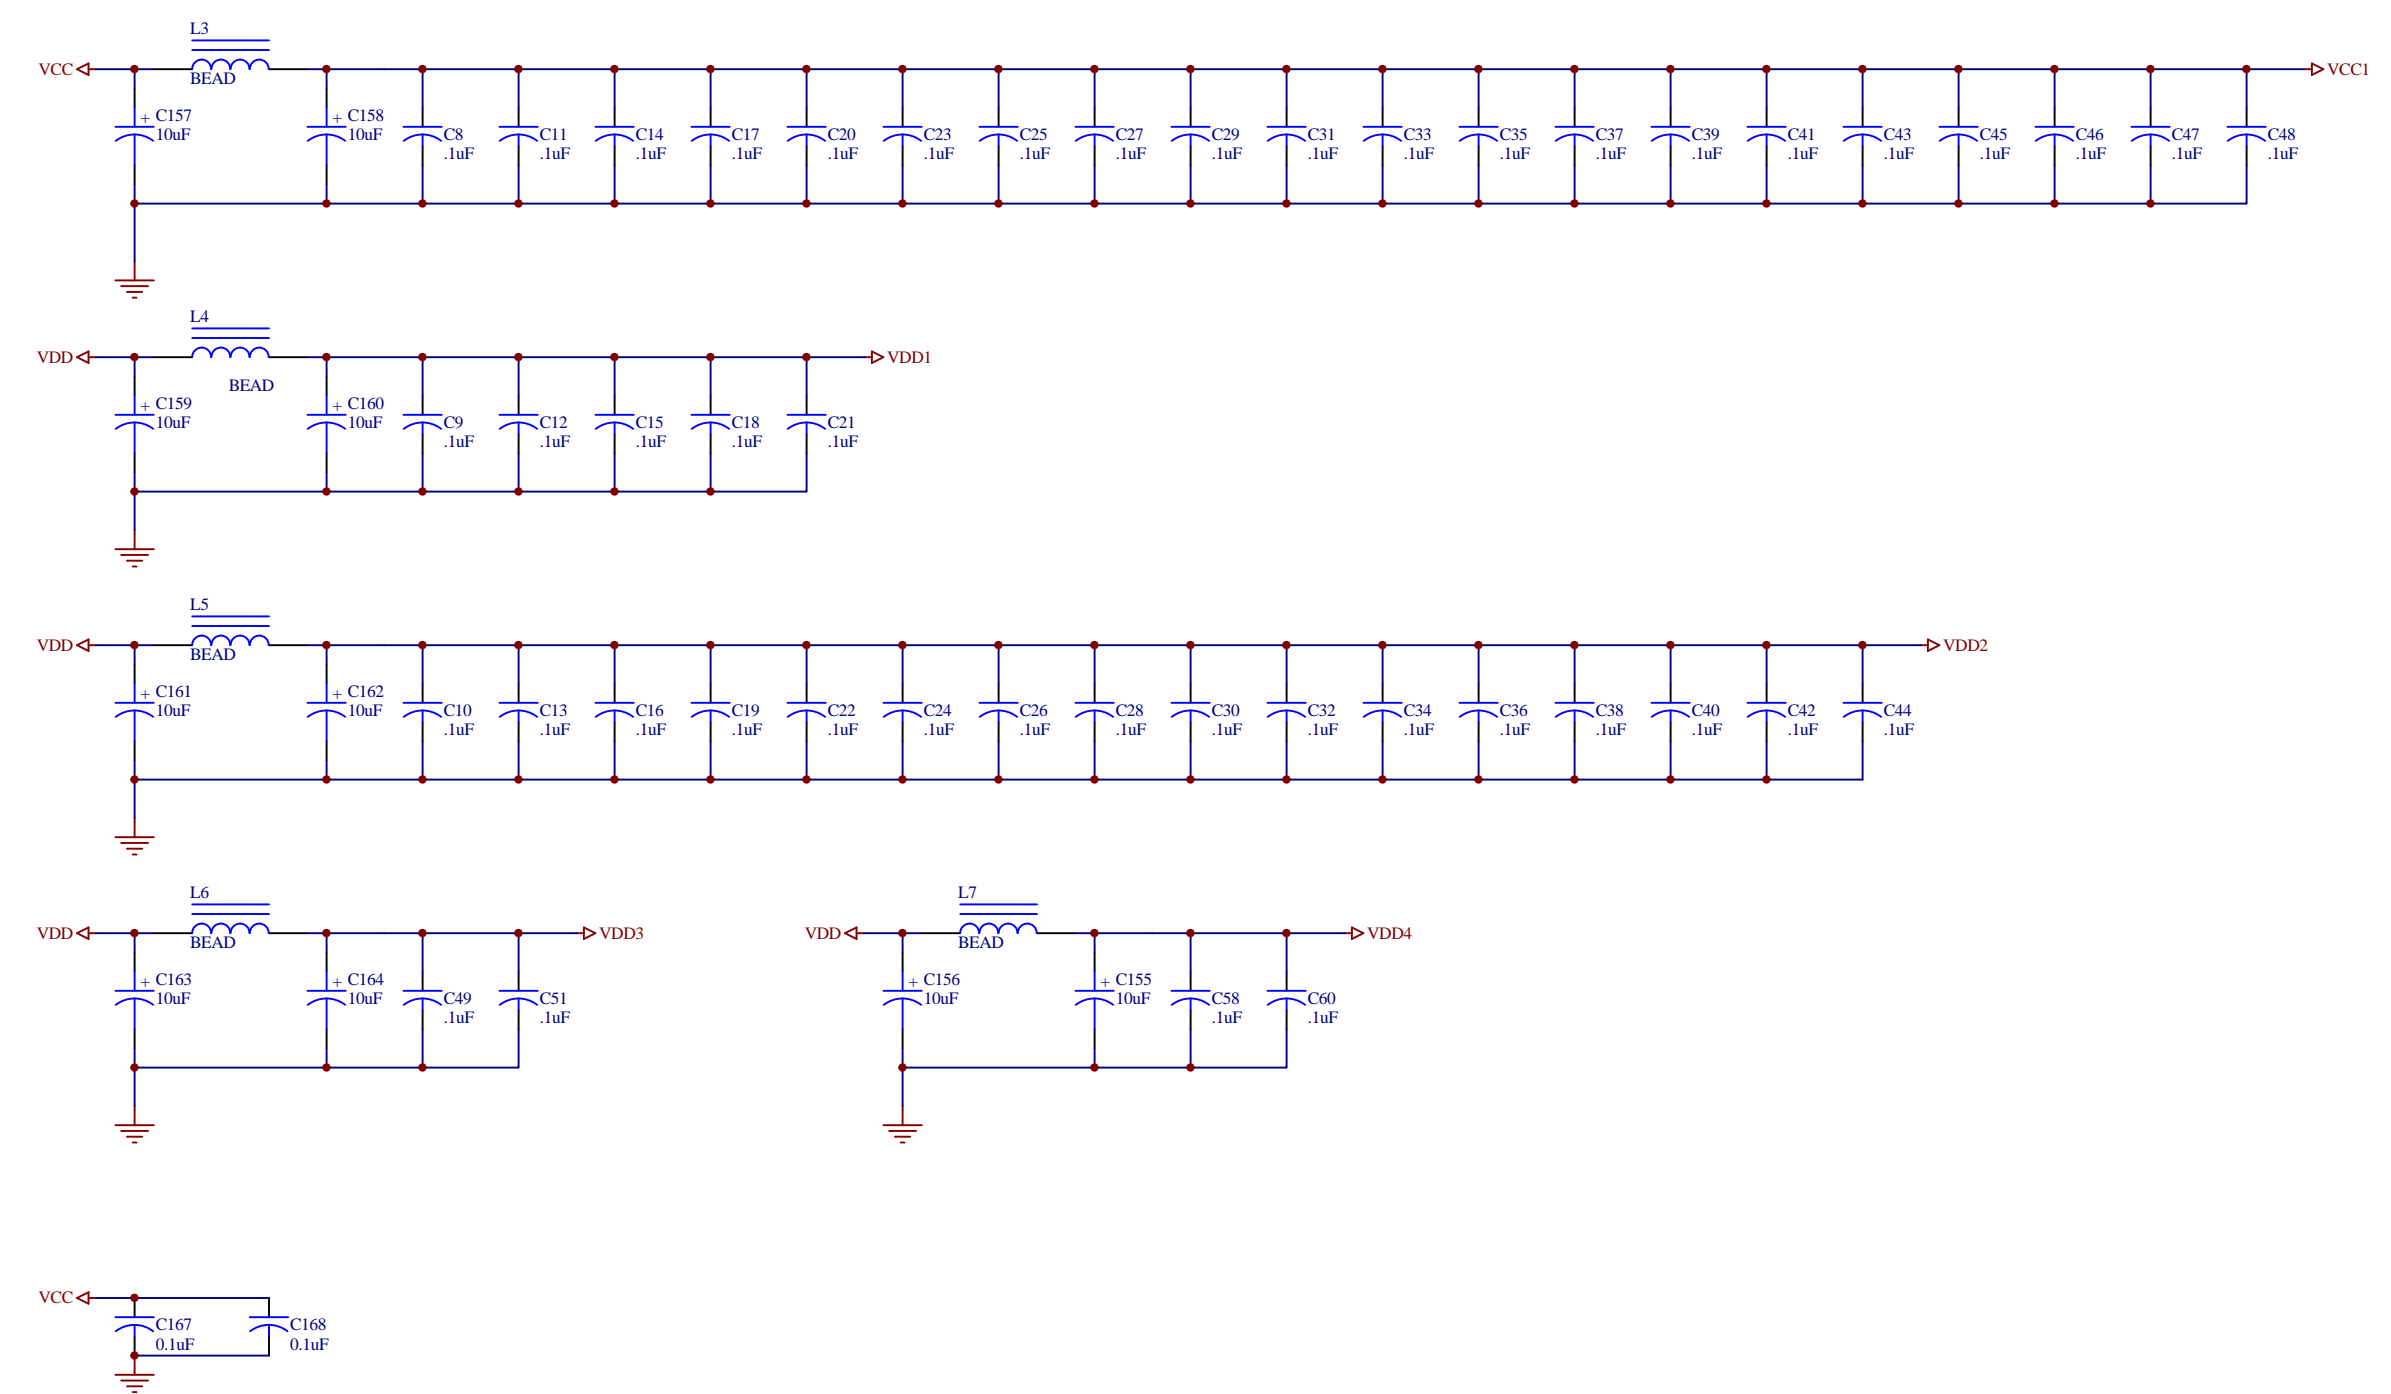

POWER REGULATOR

TC11IB DECOUPLING CAPACITORS

FIDUCIAL TARGETS FOR PICK & PLACE MACHINES

PARALLEL I/O DECOUPLING CAPACITORS

SERIAL I/O DECOUPLING CAPACITORS

Title		
Size	Number	Revision
D		
Date	17-Aug-2004	Sheet of
File	D:\Print_work\MIBR4\MIBR4.dtb	Drawn By: