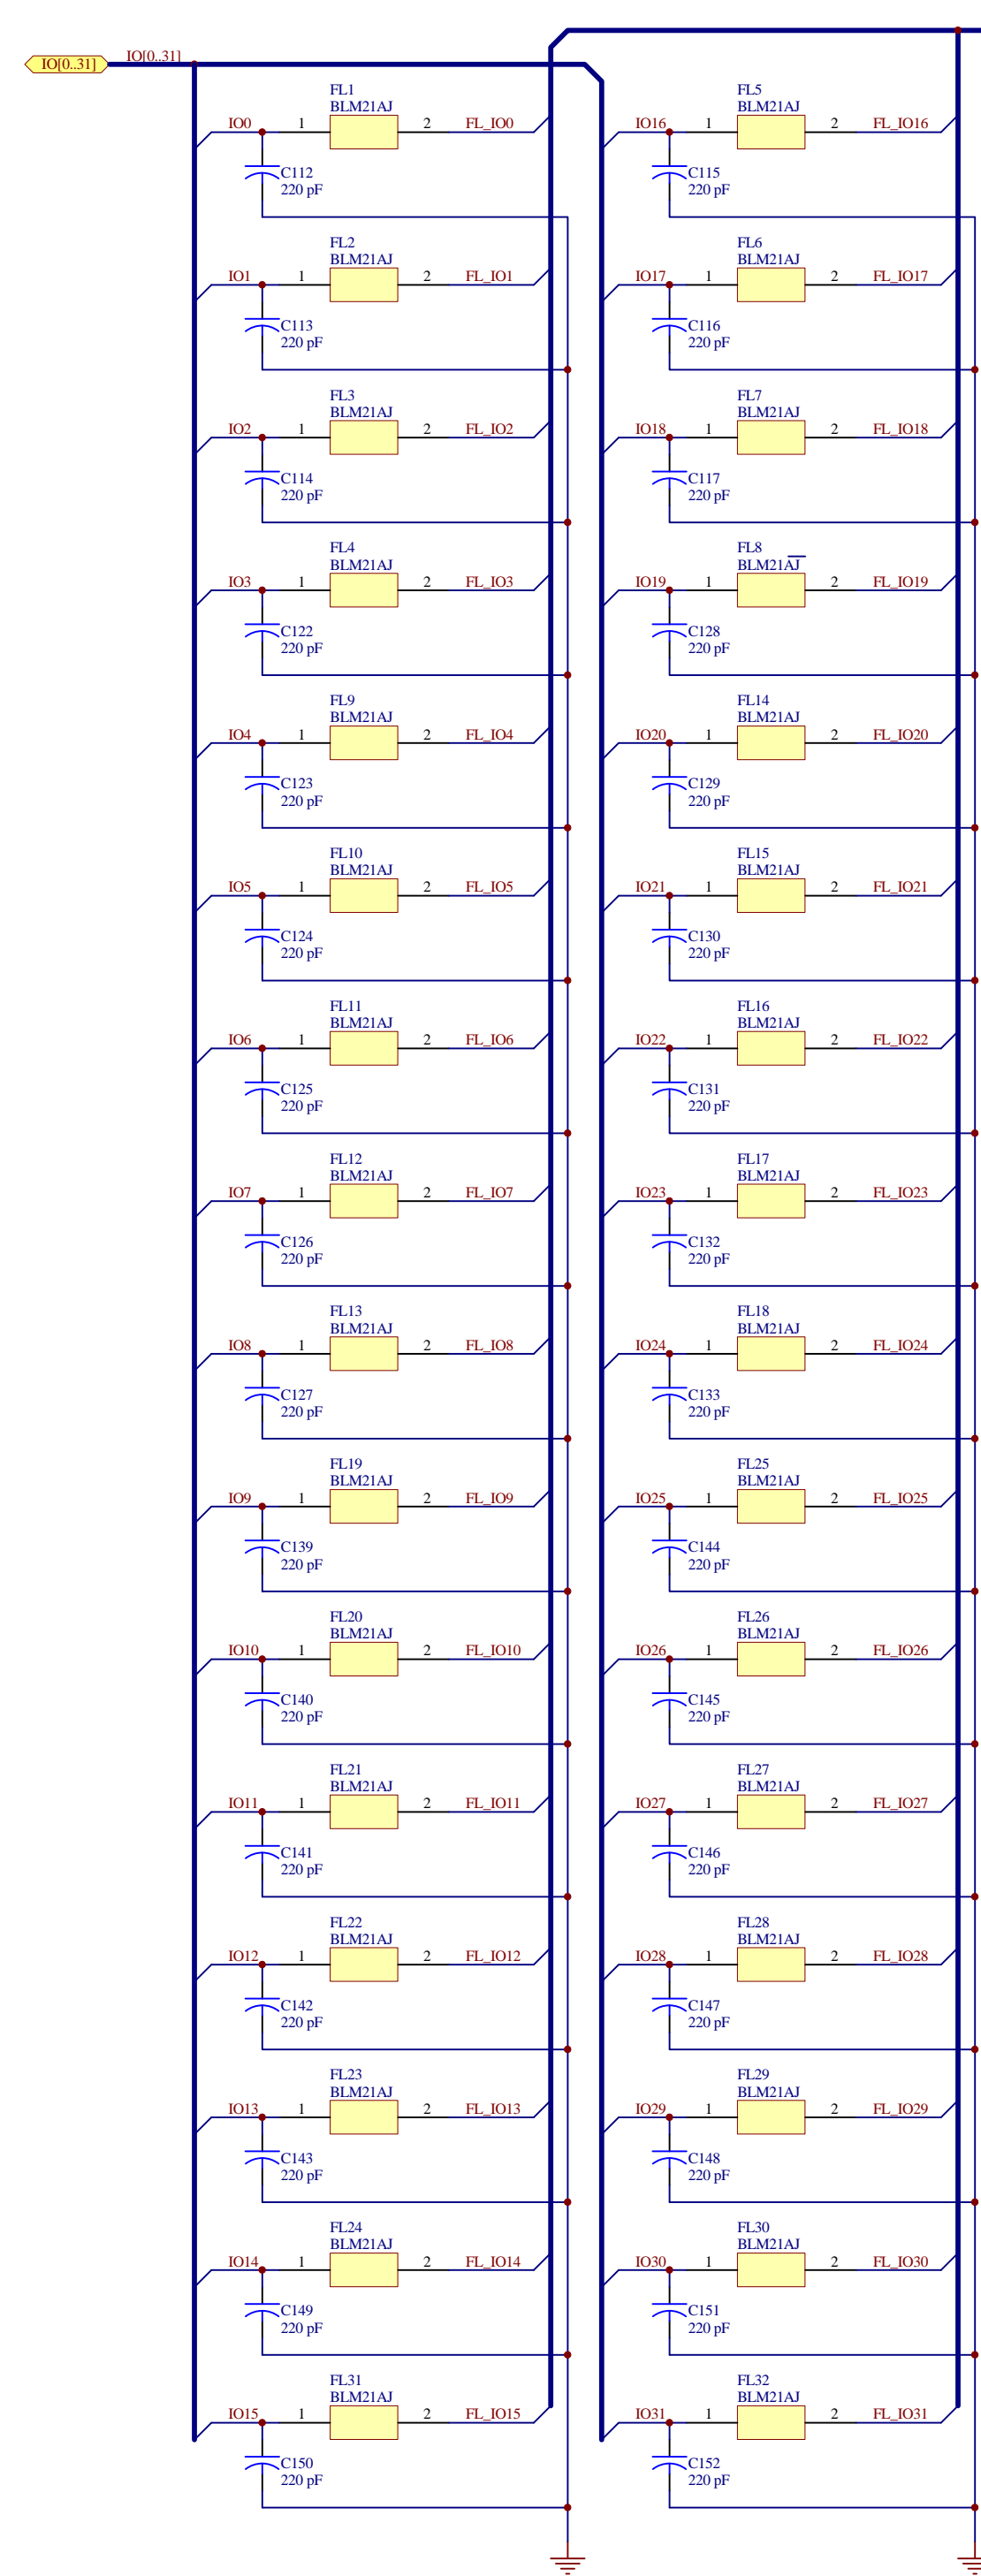

IO Filter Lines

SPI Filter Lines

Interrupt Filter Lines

Ethernet Filter Lines

Timer Filter Lines

Title	Number	Revision
Size	D	
Date	17-Aug-2004	Sheet of
File	D:\Print_work\MIBR4\MIBR4.dwg	Drawn By: