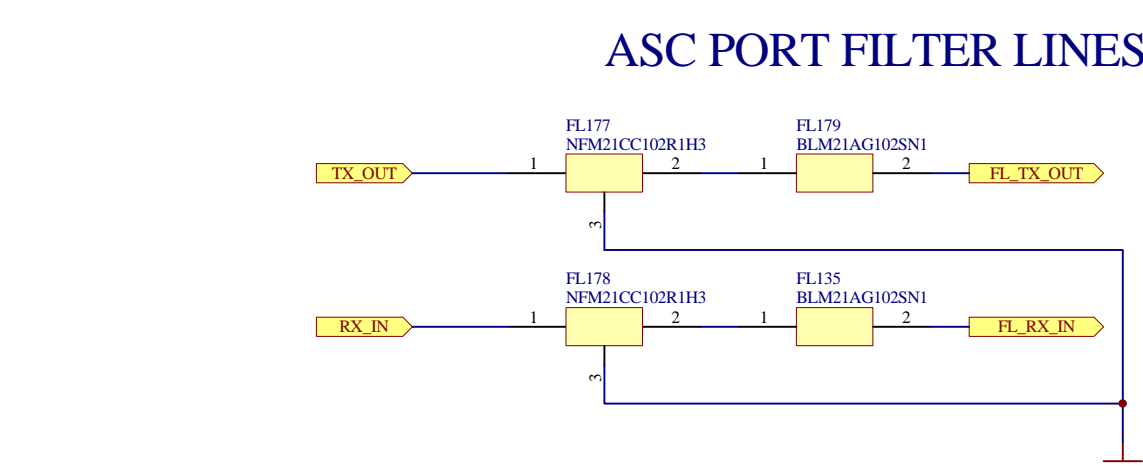

IO Filter Lines

SPI Filter Lines

Interrupt Filter Lines

Ethernet Filter Lines

Timer Filter Lines

Title	Number	Revision
Size	D	
Date	17-Aug-2004	Sheet of
File	D:\Print_work\MIBR4\MIBR4.dwg	Drawn By: