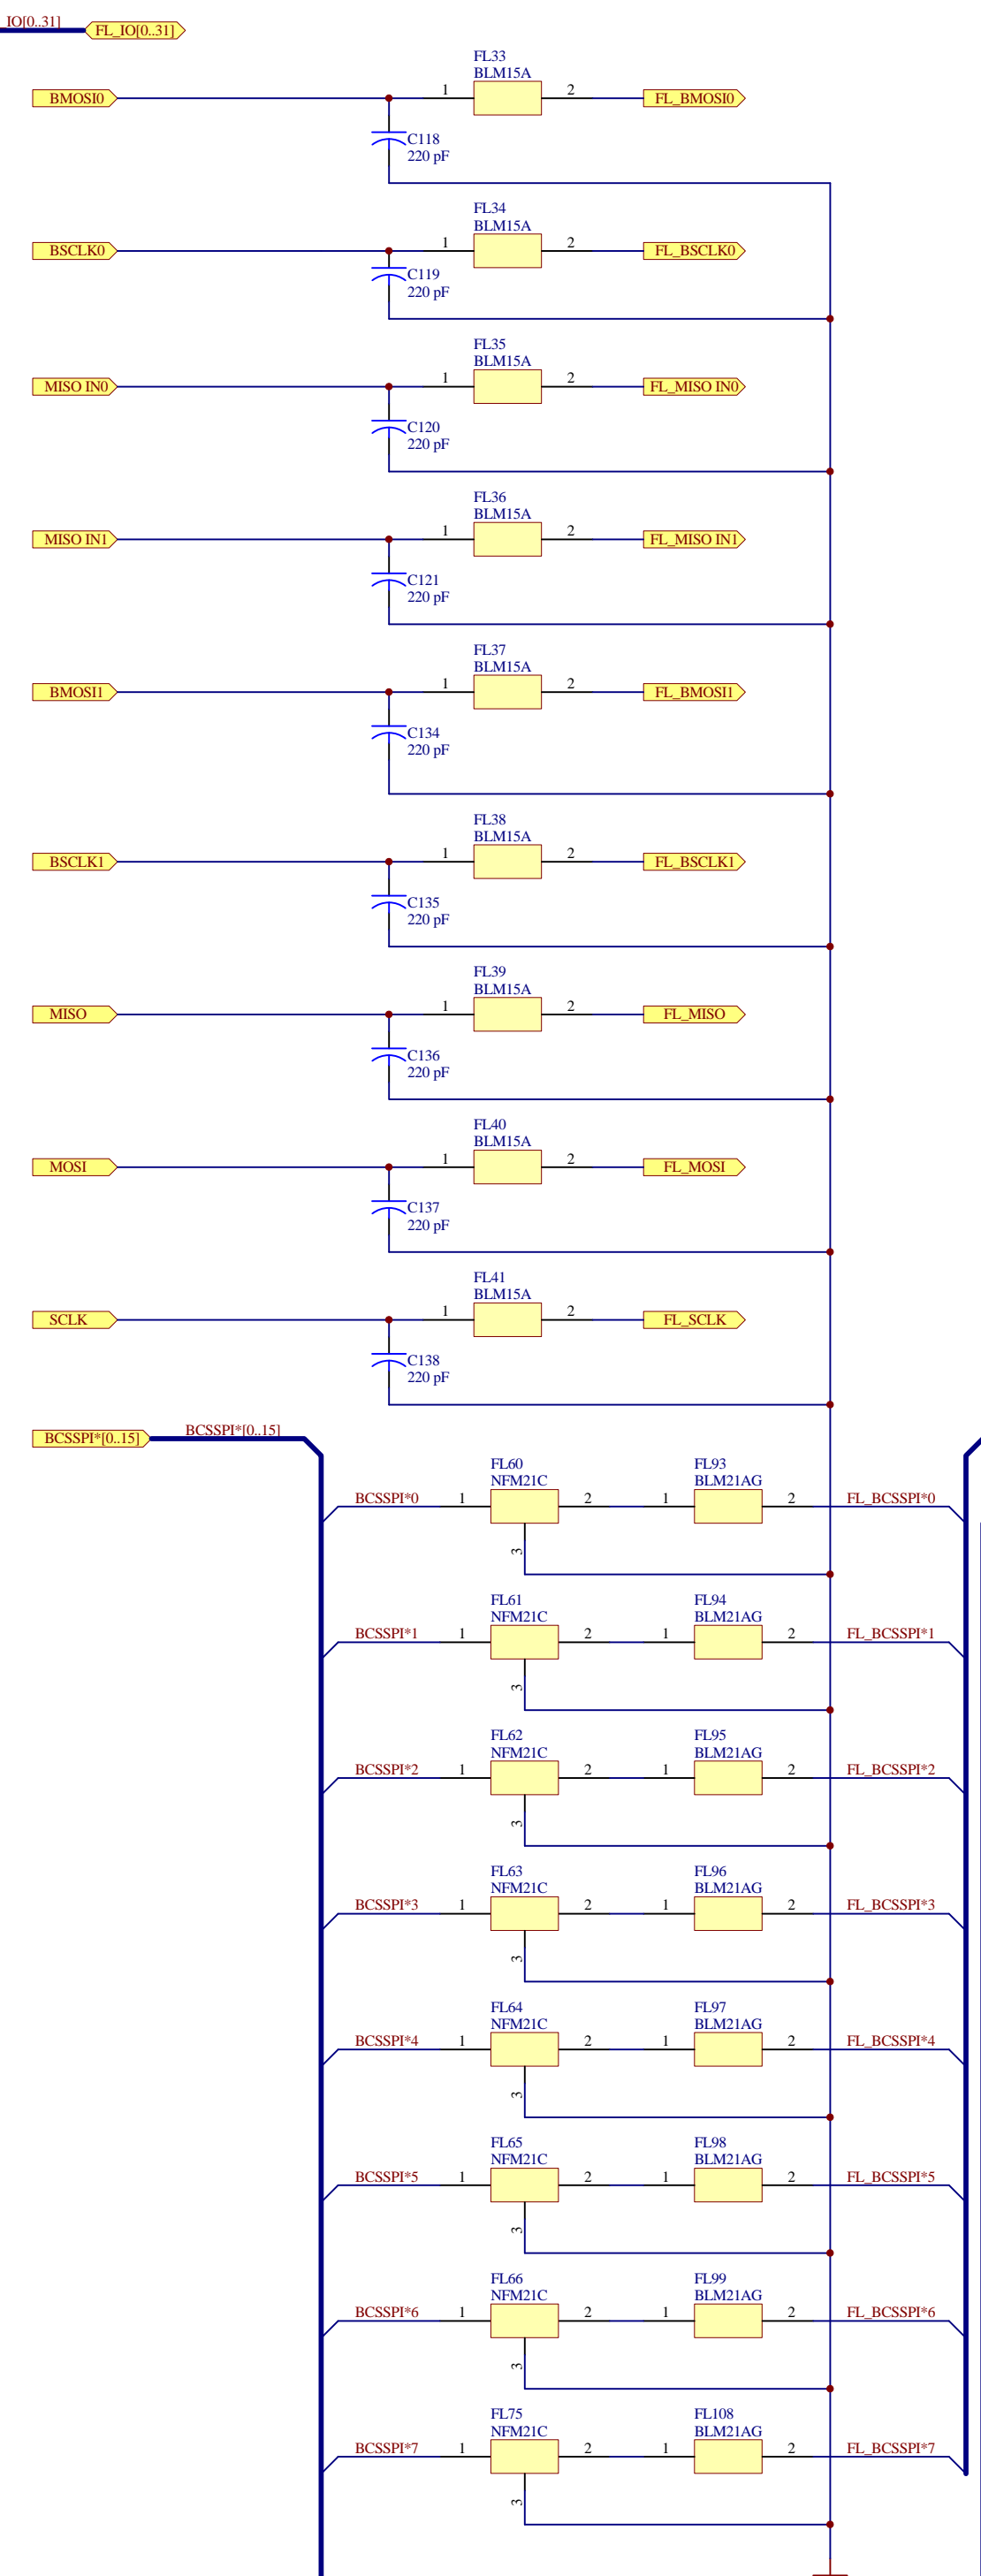

IO Filter Lines

SPI Filter Lines

Interrupt Filter Lines

Ethernet Filter Lines

Timer Filter Lines

Title	Number	Revision
Size	D	
Date	17-Aug-2004	Sheet of
File	D:\Print_work\MIBR4\MIBR4.dwg	Drawn By: