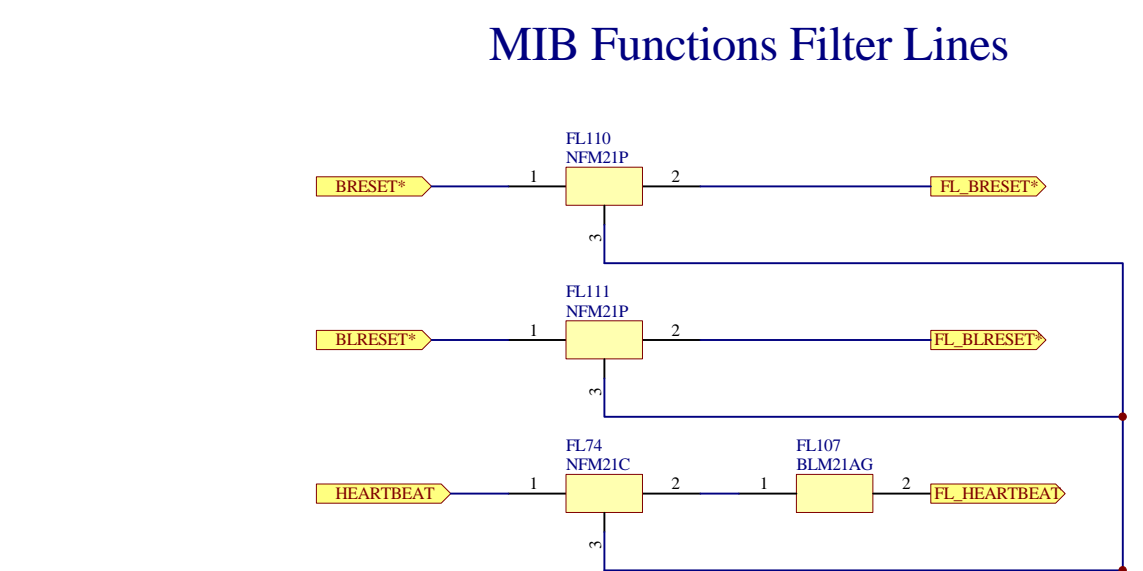

IO Filter Lines

SPI Filter Lines

Interrupt Filter Lines

Ethernet Filter Lines

Timer Filter Lines

Title	Number	Revision
Size	D	
Date	17-Aug-2004	Sheet of
File	D:\Print_work\MIBR4\MIBR4.dwg	Drawn By: