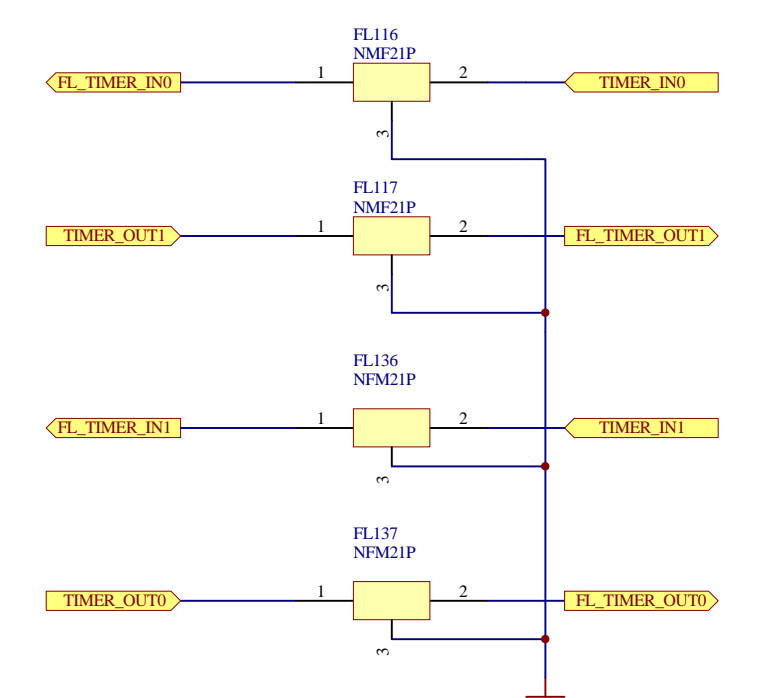

IO Filter Lines

SPI Filter Lines

Interrupt Filter Lines

Ethernet Filter Lines

Timer Filter Lines

Title	Number	Revision
Size	D	
Date	17-Aug-2004	Sheet of
File	D:\Print_work\MIBR4\MIBR4.dwg	Drawn By: